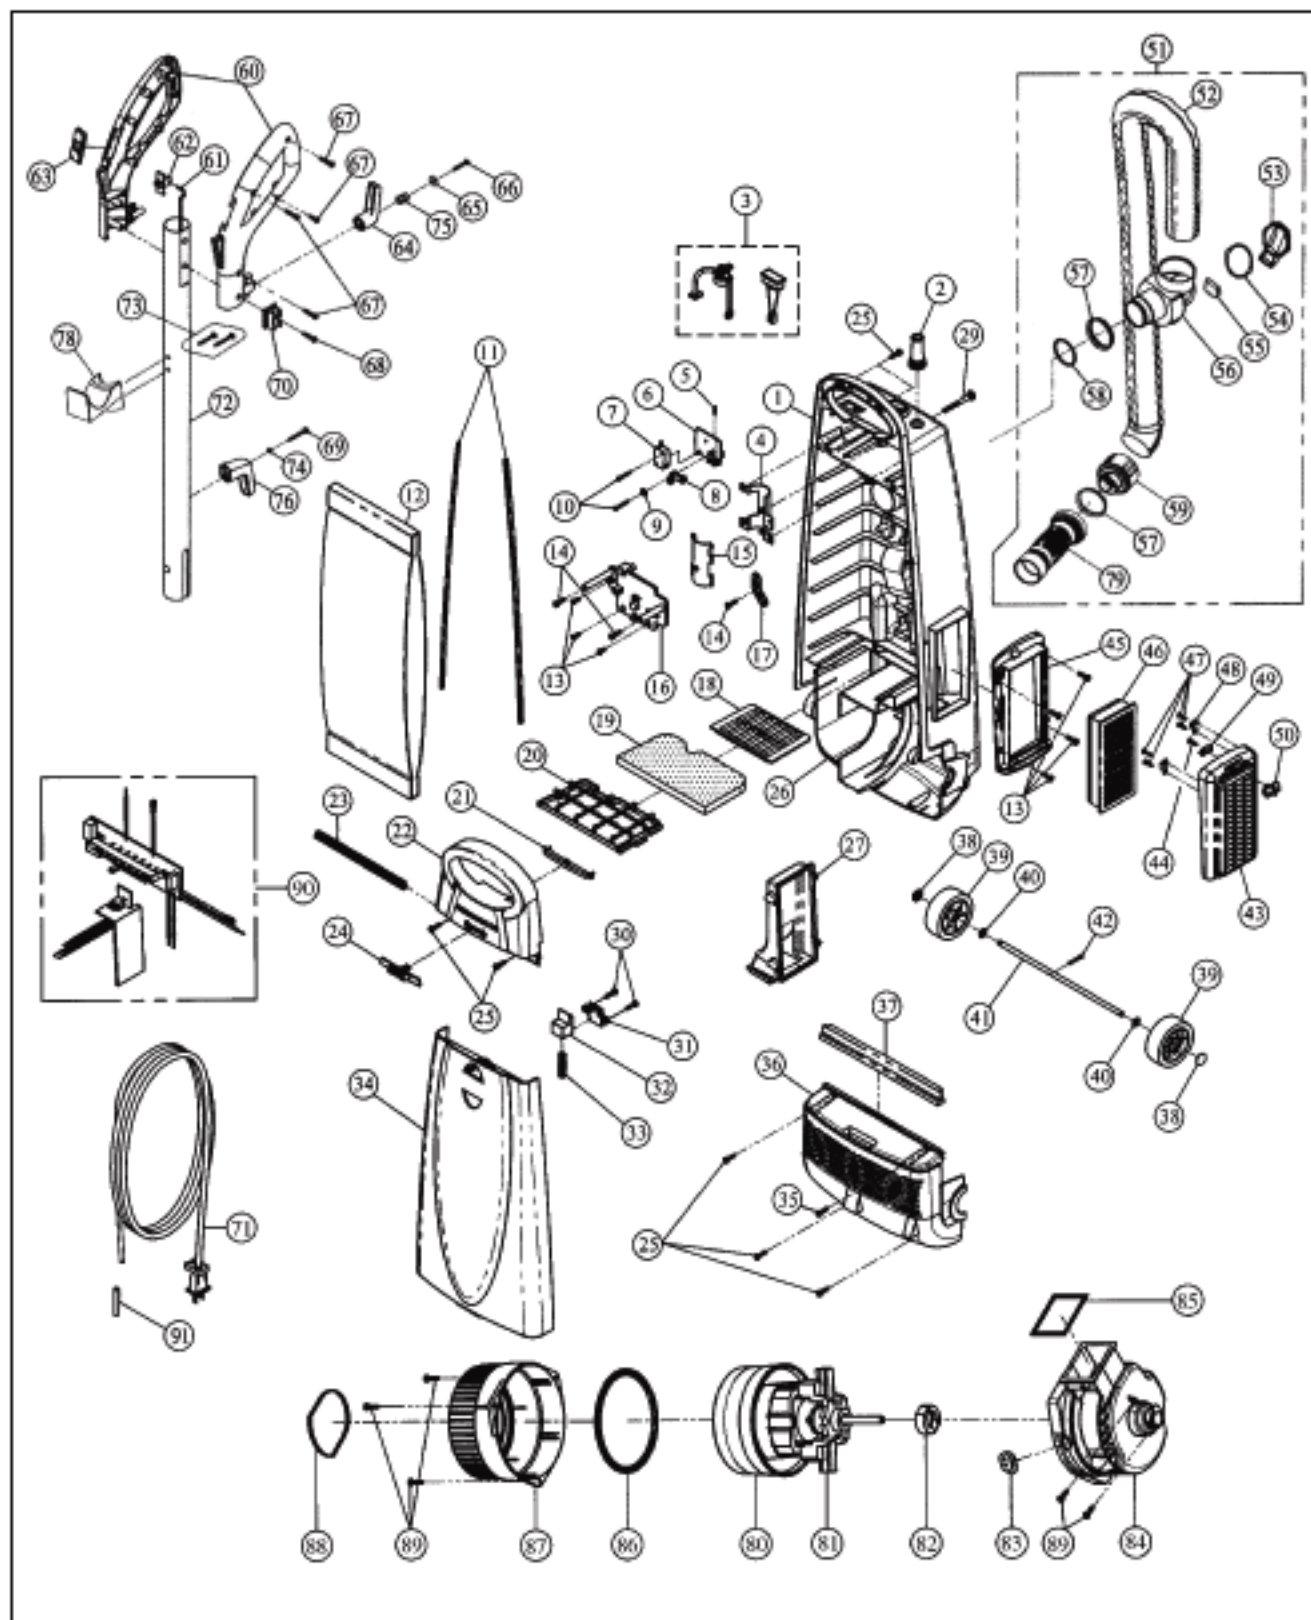

# CIRRUS/PROGRADE Original & Replacement

Model CR89, CR99

Original & Replacement **CIRRUS/PROGRADE**

Model CR89, CR99

KEY	PART NO	DESCRIPTION	KEY	PART NO	DESCRIPTION
1	C-75010	Dust Compartment (Blue)	48	C-75890	Filter Cover Fitting
2	C-32002	Rubber Boot (Gray)	49	C-75895	Filter Cover Knob Fitting
3	C-36401	Vacuum Sensor & Full Bag Indicator	50	C-75898	Filter Cover Knob (Gray)
4	C-70590	Handle Fitting (Rear)	51	C-40006	Stretch Hose Complete (Gray)
5	C-77023	Switch Activator Spring	52	C-40052	Stretch Hose
6	C-75092	Switch Mounting Plate	53	C-75057	Suction Inlet Lid (Gray)
7	C-36000	Switch	54	C-76020	Suction Inlet Lid Seal
8	C-34520	Switch Activator	55	C-77031	Suction Inlet Lid Spring
9	C-77024	Plastic Washer	56	C-75055	Suction Inlet (Gray)
10	C-77025	Screw	57	C-76080	Suction Inlet Seal (Large)
11	C-76900	Dust Compartment Side Seals	58	C-76081	Suction Inlet Seal (Small)
12	C-14000	HEPA Type Paper Bag 6 Pk	59	C-45001	Hose Cuff (Gray)
12	C-14005	Micro Filtration Paper Bag 12 Pk	60	C-70251	Handle Grip (Gray)
13	C-77003	Screw	61	C-34500	Handle Lever Rod
14	C-77032	Screw	62	C-34505	Switch Knob
15	C-70591	Handle Fitting (Front)	63	C-34511	Switch Window (Gray)
16	C-75090	Printed Circuit Board Holder	64	C-70505	Upper Cord Hook (Gray)
17	C-32002	Cord Holder (Black)	65	C-77005	Spring Washer
18	C-18402	Filter Supporter Screen	66	C-77003	Screw
19	C-18007	Secondary Carbon Filter	67	C-77000	Screw
20	C-18422	Bag Support (Red)	68	C-77003	Screw
21	C-75700	LED Light Window (Clear)	69	C-77012	Screw
22	C-75906	Switch Housing Cover (Blue)	70	C-70521	Handle Cord Clip
23	C-76902	Dust Cover Seal	71	C-30005	Power Cord 33' 17/2 (Gray)
24	C-75590	Slide Knob (Gray)	72	C-70002	Handle Tube
25	C-77026	Screw	73	C-77034	Screw
26	C-76022	Motor Compartment Seals	74	C-77014	Washer
27	C-75899	Motor Exhaust Housing W/Gasket	75	C-77010	Cord Hook Spring
29	C-77030	Handle Screw	76	C-70506	Lower Cord Hook (Gray)
30	C-70000	Screw	78	C-70763	Stretch Hose Holder (Gray)
31	C-75804	Latch Bracket (Gray)	79	C-45002	Long Hose Cuff
32	C-75027	Cover Latch (Gray)	80	C-60010	Lamb Motor Twin Fan
33	C-77027	Cover Latch Spring (Gray)	81	C-63000	Carbon Brush
34	C-75504	Dust Compartment Cover CR89	82	C-62010	Motor Mount (Front)
34	C-75505	Dust Compartment Cover CR99	83	C-32600	Cord Clip Rubber
35	C-70000	Screw	84	C-62020	Motor Support Cover (Black)
36	C-75038	Motor Cover Assembly (Blue)	85	C-76030	Motor Support Cover Foam
37	C-76010	Motor Cover Seal	86	C-62025	Motor Mount (Rear)
38	C-71505	Cap Nut	87	C-62033	Motor Support Housing (Black)
39	C-71001	Rear Wheel (Black)	88	C-76033	Motor Support Housing Foam
40	C-77033	Washer	89	C-70000	Screw
41	C-71003	Rear Wheel Shaft	90	C-36050	Printed Circuit Board
42	C-77034	Screw	91	C-32090	Cord Protector
43	C-75824	Filter Cover (Blue)			
44	C-77035	Screw			
45	C-75828	Filter Holder (Blue)			
46	C-18054	HEPA Filter			
47	C-77035	Screw			