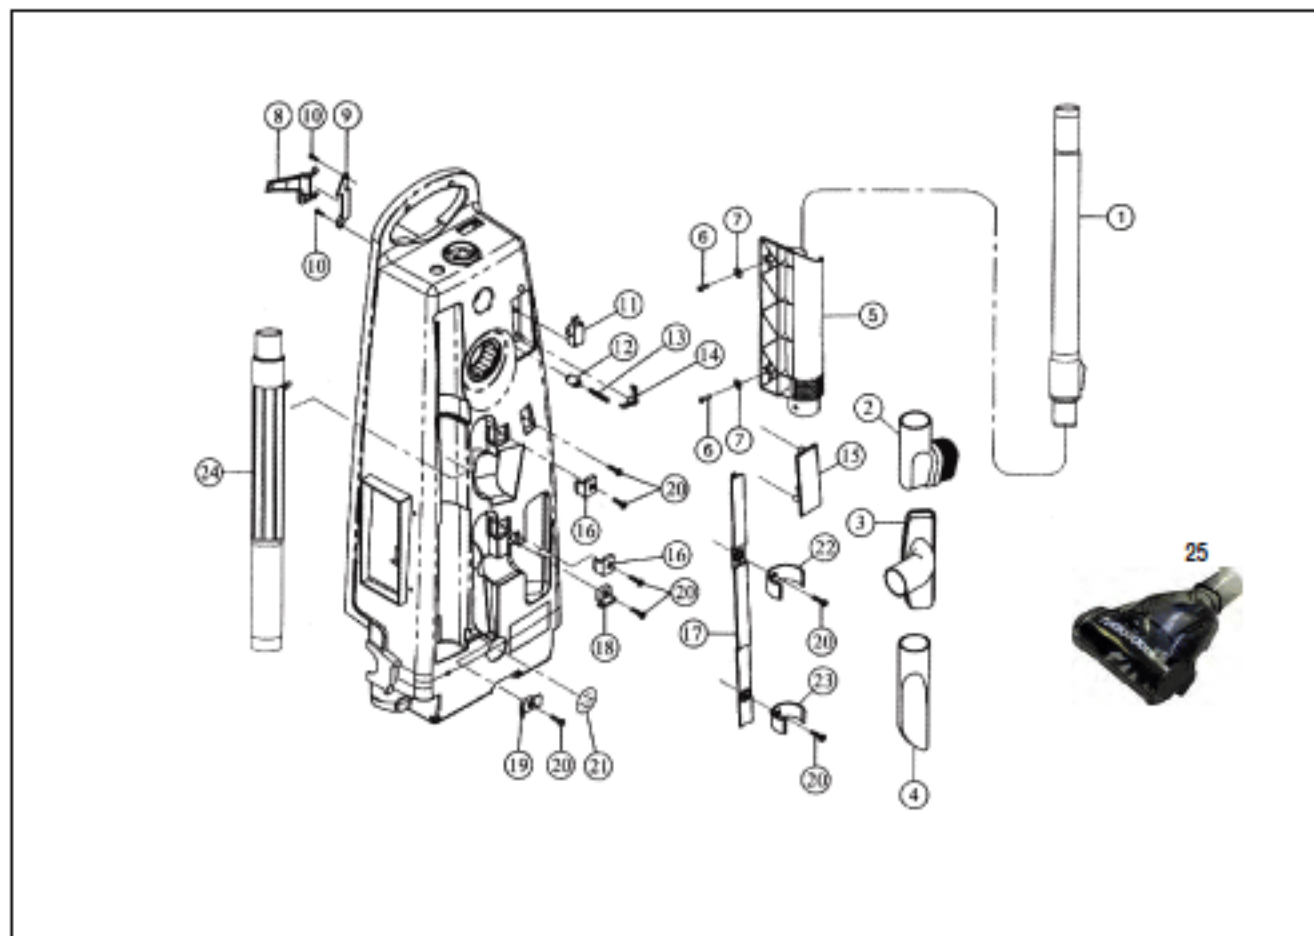

CIRRUS/PROGRADE Original & Replacement

Models CR79, CR89, CR99

KEY	PART NO.	DESCRIPTION
1	C-50008	Telescopic Wand Complete Metal
2	C-53000	Dusting Brush (Gray)
3	C-52000	Upholstery Tool (Gray)
4	C-54000	Crevice Tool (Gray)
5	C-75061	Wand Retainer CR79 Green
5	C-75062	Wand Retainer CR89 Blue
6	C-77000	Screw
7	C-77005	Washer
8	C-16000	Check Bag Lever (Red)
9	C-16010	Check Bag Lever Holder (Red)
10	C-77000	Screw
11	C-34050	Switch
12	C-75100	Check Bag Round Knob
13	C-77058	Check Bag Spring
14	C-75102	Check Bag Crank

KEY	PART NO.	DESCRIPTION
15	C-75104	Check Bag Cover (Green) CR79
15	C-75106	Check Bag Cover (Blue) CR89
16	C-75080	Tool Clip (Gray)
17	C-75082	Motor Cord Cover (Green) CR79
17	C-75084	Motor Cord Cover (Blue) CR89, CR99
18	C-75076	Upholstery Tool Clip (Gray)
19	C-75074	Wand Retainer Clip (Gray)
20	C-77000	Screw
21	C-74000	Warning Label
22	C-75072	Upper Wand Clip (Gray)
23	C-75070	Lower Wand Clip (Gray)
24	C-50009	Plastic Extension Wand
25	FA-5716	Air-Driven Upholstery Nozzle CR99
	RO-UTT020	Belt For Air-Driven Upholstery Tool CR99