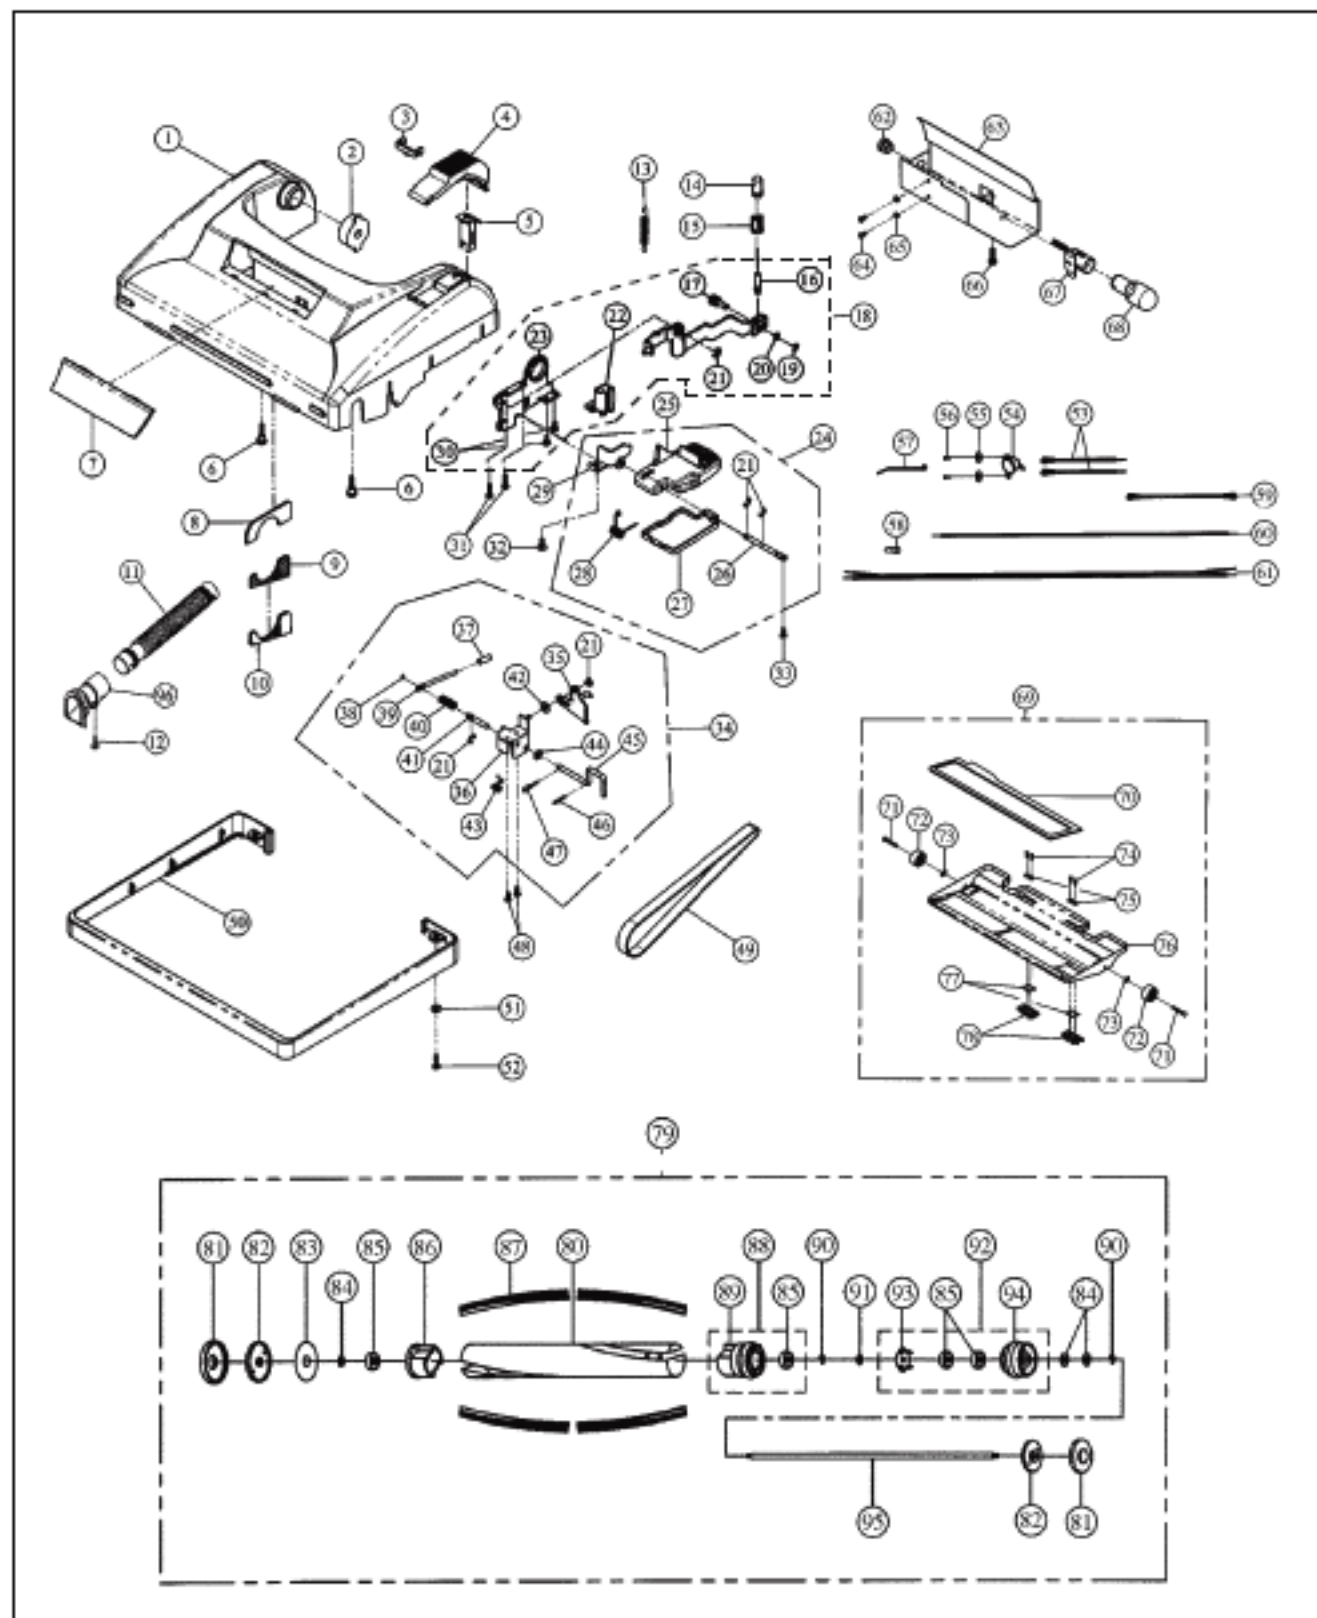

CIRRUS/PROGRADE Original & Replacement

Model CR89, CR99

Original & Replacement **CIRRUS/PROGRADE**

Model CR89, CR99

KEY	PART NO.	DESCRIPTION	KEY	PART NO.	DESCRIPTION
1	C-73004	Nozzle Housing CR89	53	C-36908	Lead Wire (Black)
1	C-73005	Nozzle Housing CR99	54	C-36005	Thermal Switch
2	C-73400	Plastic Bushing (Black)	55	C-77005	Washer
3	C-73630	Clutch Pedal Pivot (Gray)	56	C-77047	Screw
4	C-73632	Carpet/Floor Pedal (Gray)	57	C-32003	Cord Clip
5	C-73634	Clutch Pedal Ring Holder (Black)	58	SS-3270	Wire Nut
6	C-77039	Bottom Plate Lock Screw	59	C-36906	Lead Wire Black
7	C-73410	Clear Lens	60	C-36904	Lead Wire White
8	C-73480	Nozzle Housing Felt Packing	61	C-36902	Lead Wire White
9	C-73484	Vented Support Felt Packing	62	C-36914	Wire Bushing
10	C-73482	Vented Support Fitting	63	C-73412	Reflector
11	C-40007	Nozzle Hose	64	C-77046	Screw
12	C-77040	Screw	65	C-77045	Spring Washer
13	C-77048	Clutch Crank Rod Spring	66	C-70000	Screw
14	C-73635	Upper Clutch Pedal Ring (Black)	67	C-73414	Bulb Socket
15	C-73636	Lower Clutch Pedal Ring (Black)	68	FA-3515	Light Bulb
16	C-73637	Clutch Pedal Ring Pin	69	C-76100	Bottom Plate Assembly
17	C-73638	Clutch Crank Rod Pin	70	C-76001	Bottom Plate Seal
18	C-73647	Clutch Crank Rod Ass'y (Includes Items 16-23, 30)	71	C-71010	Front Plate Wheel Pin
19	C-77049	E-Clip	72	C-71011	Front Wheel (Black)
20	C-77050	Washer	73	C-77015	Push-On Nut
21	C-77051	E-Clip	74	C-77016	Screw
22	NLA	Clutch Crank Rod Pin Holder (Order C-73647)	75	C-77017	Bottom Plate Latch Washer
23	C-73641	Pedal Frame Holder	76	C-76101	Bottom Plate
24	C-73642	Foot Pedal Complete (Gray)	77	C-77018	Bottom Plate Latch Spring
25	C-73643	Foot Pedal (Gray)	78	C-76400	Bottom Plate Latch (Black)
26	C-73782	Foot Pedal Shaft	79	C-20002	Agitator Assembly
27	C-73792	Rear Belt Cover (Gray)	80	C-20500	Agitator Core
28	C-77052	Foot Pedal Spring	81	C-20510	Rubber End Cover (Black)
29	C-73646	Pedal Frame	82	C-20512	End Cap
30	C-77046	Screw	83	C-77036	Agitator Felt Washer
31	C-77043	Screw	84	C-77037	Washer
32	C-77052	Screw	85	C-62000	Agitator Bearing
33	C-77032	Screw	86	C-20514	Agitator Bearing Holder
34	C-73500	Clutch Crank Rod Frame Complete	87	C-22000	Brush Strip
35	C-73502	Clutch Crank Rod	88	C-20524	Clutch Pulley (Large) Complete
36	C-73504	Clutch Crank Rod Frame	89	C-20525	Clutch Pulley (Large)
37	NLA	Clutch Lever Boot (Order C-73500)	90	C-77028	E-Clip
38	C-77053	E-Clip	91	C-77038	Washer
39	C-73508	Clutch Lever	92	C-20526	Clutch Pulley (Small) Complete
40	C-77054	Clutch Crank Rod Spring	93	C-20528	Clutch Pulley (Small) Cover
41	C-73501	Clutch Crank Rod Frame Shaft	94	C-20527	Clutch Pulley (Small)
42	C-77055	Washer	95	C-20522	Agitator Shaft
43	C-77056	Rod Frame Shaft Spring	96	C-73430	Hose Inlet Fitting
44	C-77037	Washer			
45	C-73512	Clutch Crank Rod			
46	C-77057	Spring Pin			
47	C-73514	Clutch Crank Rod Pin			
48	C-77032	Screw			
49	C-10000	Belt 2 Pk			
50	C-74102	Furniture Guard (Gray)			
51	C-77044	Washer			
52	C-77000	Screw