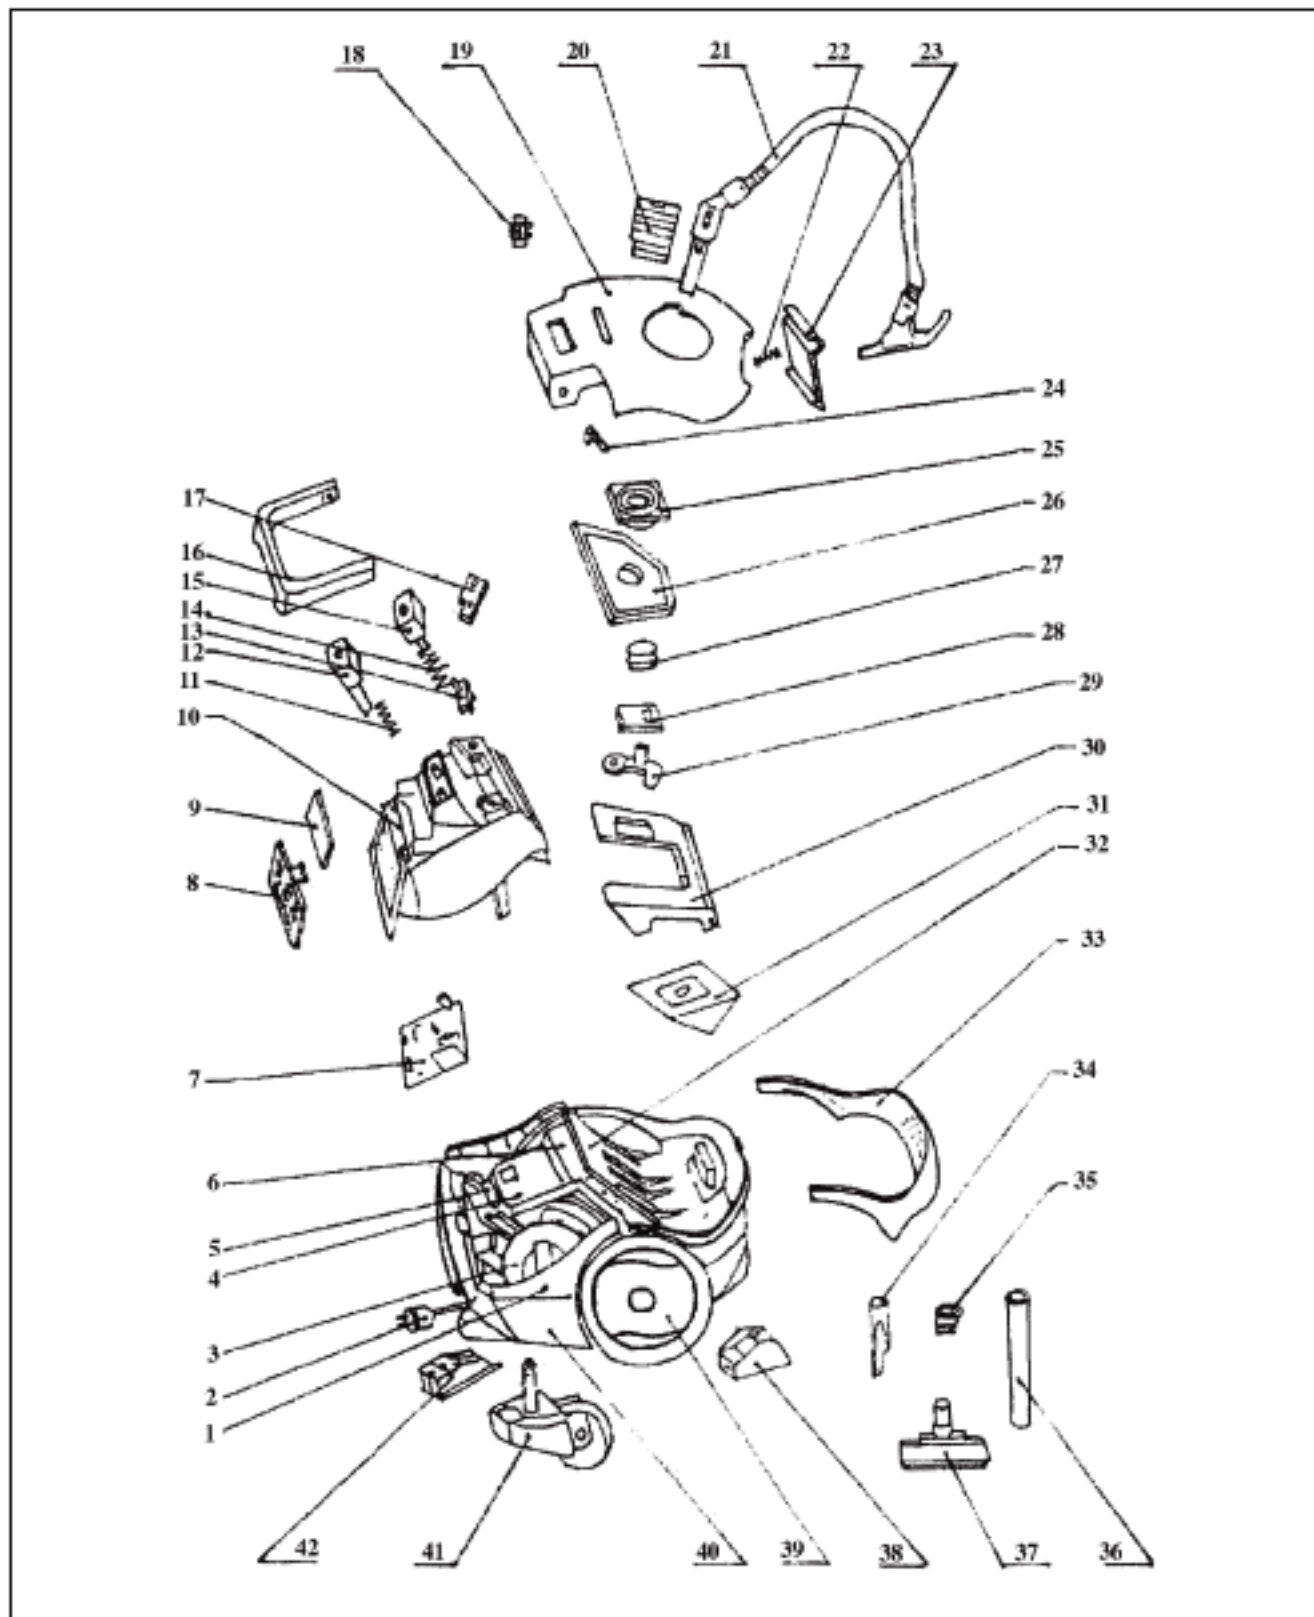

# CIRRUS Original & Replacement

Model Ladybug LB102

# Original & Replacement **CIRRUS** Model Ladybug LB102

KEY	PART NO.	DESCRIPTION	KEY	PART NO.	DESCRIPTION
1	C-1021	Decorative Plate	23	C-10223	Cover Latch
2	C-1022	Powercord	24	C-10224	Airflow Indicator
3	C-1023	Cord Reel	25	C-10225	Swivel
4	C-1024	Motor	26	C-10226	Swivel Supporting Board
5	C-1025	Motor Mount	27	C-10227	Swivel Seal Ring
6	C-1026	Rear Motor Mount	28	C-10228	Protective Hook Cover
7	C-1027	Circuit Board	29	C-10229	Protective Hook
8	C-1028	Outlet Grill	30	C-10230	Dust Bag Frame
9	C-1029	Outlet Filter	31	C-14050	Dust Bag W/Filter 5 Pk
10	C-10210	Rear Cover	32	C-10232	Inlet Filter
11	C-10211	Spring	33	C-10233	Body Seal Ring
12	C-10212	Cord Rewind Button	34	C-10234	Crevice Tool
13	C-10213	Power Switch	35	C-10235	Dust Brush
14	C-10214	Spring	36	C-10236	Extension Tube
15	C-10215	Switch Button	37	C-10237	Floor Brush
16	C-10216	Handle	38	C-10238	Hanging Block
17	C-10217	Switch Fixing Plate	39	C-10239	Wheel
18	C-10218	Sliding Knob	40	C-10240	Lower Body
19	C-10219	Front Cover	41	C-10241	Castor
20	C-10220	Swivel Cover	42	C-10242	Castor Fixing Block
21	C-10221	Hose			
22	C-10222	Spring			