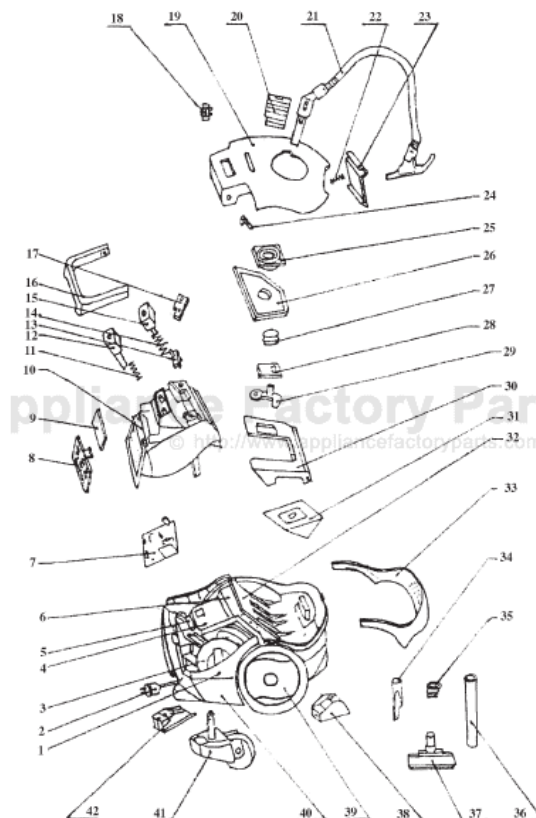

[Find Your CIRRUS Vacuum Cleaner Parts - Select From 13 Models](#)

----- Manual continues below -----