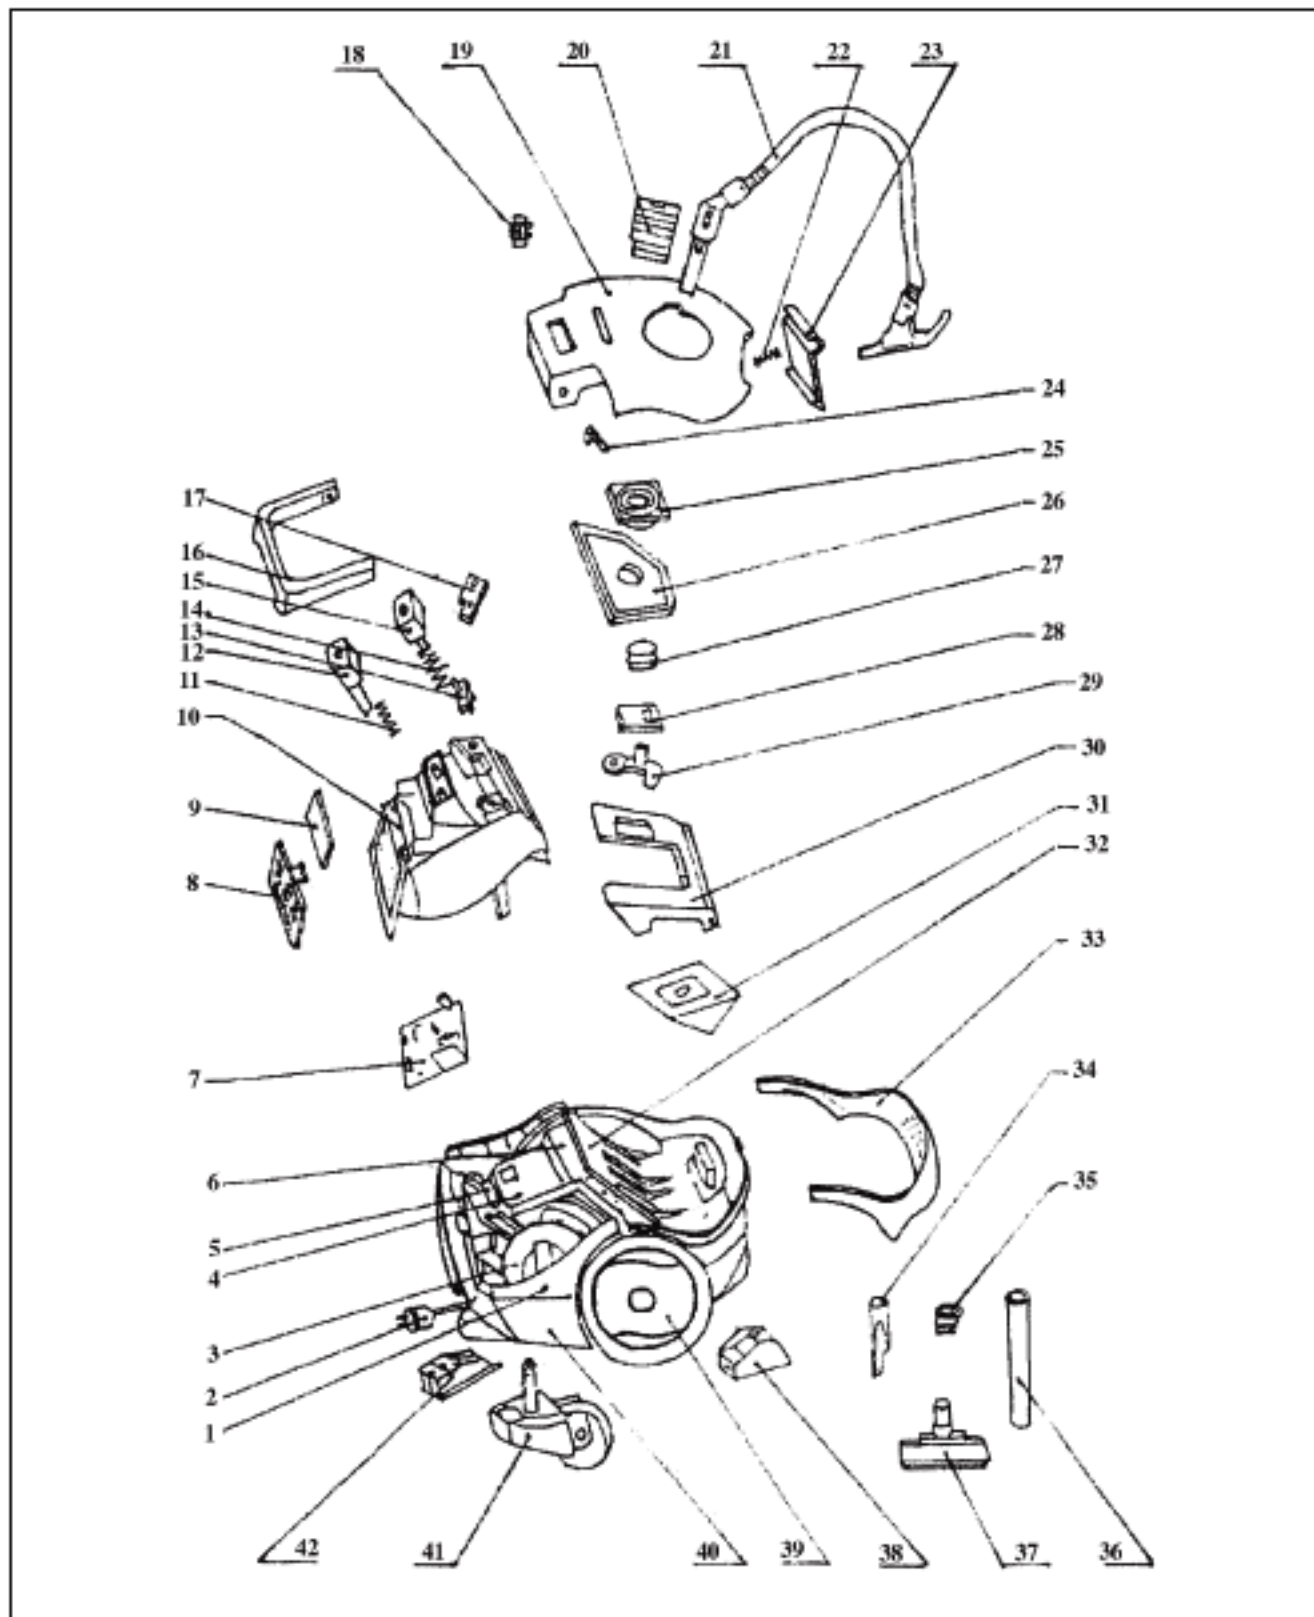

# CIRRUS LB102 Owner's Manual

[Shop genuine replacement parts for CIRRUS LB102](#)

[Find Your CIRRUS Vacuum Cleaner Parts - Select From 13 Models](#)

----- Manual continues below -----

# Original & Replacement **CIRRUS** Model Ladybug LB102

KEY	PART NO.	DESCRIPTION	KEY	PART NO.	DESCRIPTION
1	C-1021	Decorative Plate	23	C-10223	Cover Latch
2	C-1022	Powercord	24	C-10224	Airflow Indicator
3	C-1023	Cord Reel	25	C-10225	Swivel
4	C-1024	Motor	26	C-10226	Swivel Supporting Board
5	C-1025	Motor Mount	27	C-10227	Swivel Seal Ring
6	C-1026	Rear Motor Mount	28	C-10228	Protective Hook Cover
7	C-1027	Circuit Board	29	C-10229	Protective Hook
8	C-1028	Outlet Grill	30	C-10230	Dust Bag Frame
9	C-1029	Outlet Filter	31	C-14050	Dust Bag W/Filter 5 Pk
10	C-10210	Rear Cover	32	C-10232	Inlet Filter
11	C-10211	Spring	33	C-10233	Body Seal Ring
12	C-10212	Cord Rewind Button	34	C-10234	Crevice Tool
13	C-10213	Power Switch	35	C-10235	Dust Brush
14	C-10214	Spring	36	C-10236	Extension Tube
15	C-10215	Switch Button	37	C-10237	Floor Brush
16	C-10216	Handle	38	C-10238	Hanging Block
17	C-10217	Switch Fixing Plate	39	C-10239	Wheel
18	C-10218	Sliding Knob	40	C-10240	Lower Body
19	C-10219	Front Cover	41	C-10241	Castor
20	C-10220	Swivel Cover	42	C-10242	Castor Fixing Block
21	C-10221	Hose			
22	C-10222	Spring			