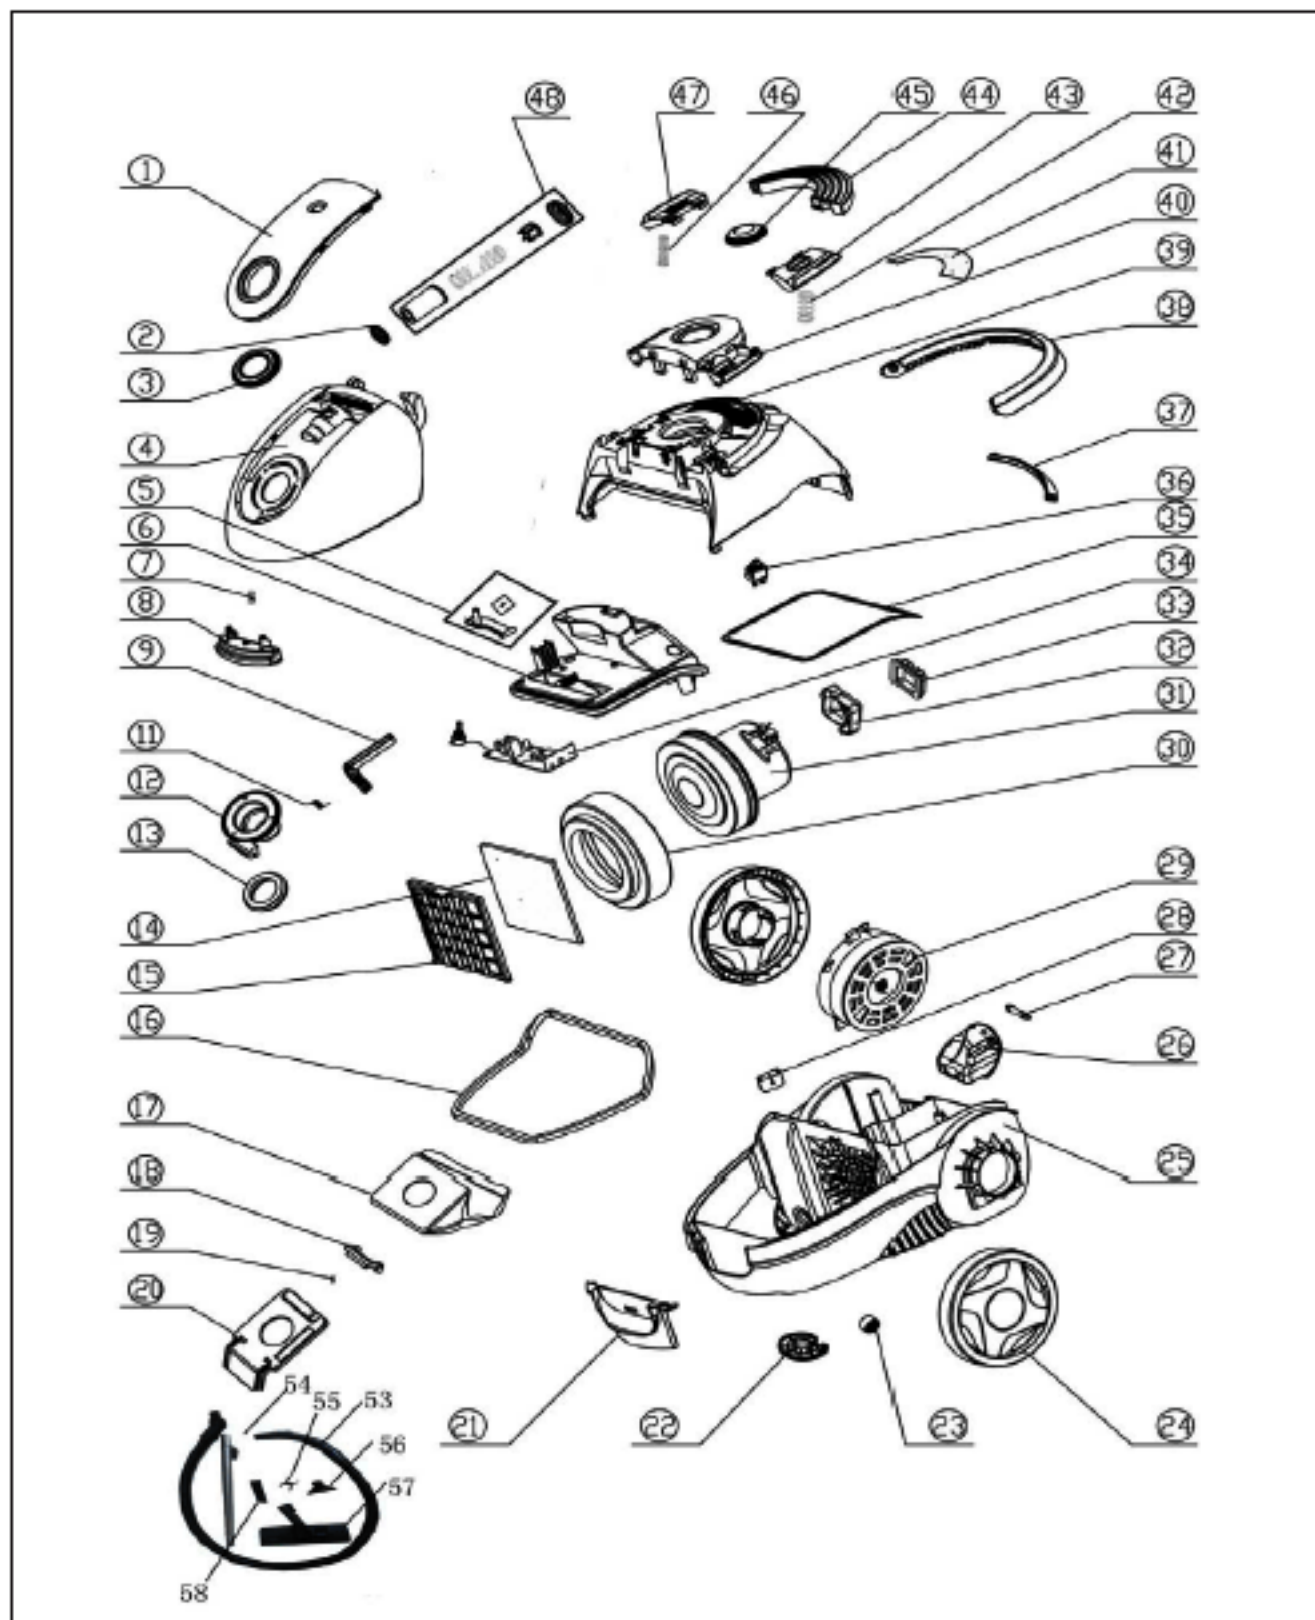

----- Manual continues below part list -----

Available Replacement Parts for CIRRUS VC248

C-18020	Motor Filter
C-14020	Paper Bag 6 PK.
C-16020	Bag Holder.
C-34020	Switch.
C-75031	Rear Base Top
C-18021	Exhaust Filter.
C-40248	Hose.
C-53024	Upholstery Tool.
C-55248	Rug/Floor Tool.
C-54248	Crevice Tool.

CIRRUS/PROGRADE Original & Replacement

Model VC248

Original & Replacement **CIRRUS/PROGRADE**

Model VC248

KEY	PART NO.	DESCRIPTION	KEY	PART NO.	DESCRIPTION
1	C-75030	Front Cover Panel	53	C-40248	Hose
2	C-76035	Seal	54	C-50248	Telescopic Wand
3	C-76050	Gasket	55	C-57025	Tool Holder
4	C-75032	Front Cover	56	C-53024	Upholstery Tool
5	C-75220	Cord Rewind Actuator	57	C-55248	Rug/Floor Tool
6	C-75021	Motor Cover	58	C-54248	Crevice Tool
7	C-75200	Front Cover Lock Spring			
8	C-75202	Front Cover Lock			
9	C-75204	Bag Door Lockout Lever			
11	C-75206	Bag Door Lockout Lever Spring			
12	C-75208	Suction Inlet			
13	C-75210	Dirt Seal			
14	C-18020	Motor Filter			
15	C-18520	Motor Filter Frame			
16	C-76045	Front Cover Seal			
17	C-14020	Paper Bag 6 PK			
18	C-16024	Bag Holder Lock			
19	C-16022	Bag Holder Lock Spring			
20	C-16020	Bag Holder			
21	C-75020	Bag Door Cover Release Lever			
22	C-71025	Wheel Caster			
23	C-71022	Front Wheel			
24	C-71020	Rear Wheel			
25	C-75022	Main Body			
26	C-75212	Cord Outlet			
27	C-75214	Cord Rewind Roller			
28	C-75216	Cord Insert			
29	C-30020	Cord Reel			
30	C-62520	Motor Ring			
31	C-60020	Motor Ass'y			
32	C-62522	Motor Holder			
33	C-62521	Motor Holder Socket			
34	C-34400	PCB			
35	C-76040	Motor Housing Gasket			
36	C-34020	Switch			
37	C-70024	Handle Cover			
38	C-70020	Handle			
39	C-75031	Rear Base Top			
40	C-75034	Rear Base Top Cover			
41	C-18021	Exhaust Filter			
42	C-77072	Switch Pedal Spring			
43	C-75023	Switch Pedal			
44	C-74020	Exhaust Filter Frame			
45	C-75026	Speed Control Knob			
46	C-77070	Cord Rewind Pedal Spring			
47	C-75024	Cord Rewind Pedal			
48	C-75218	Full Bag Indicator Assembly			