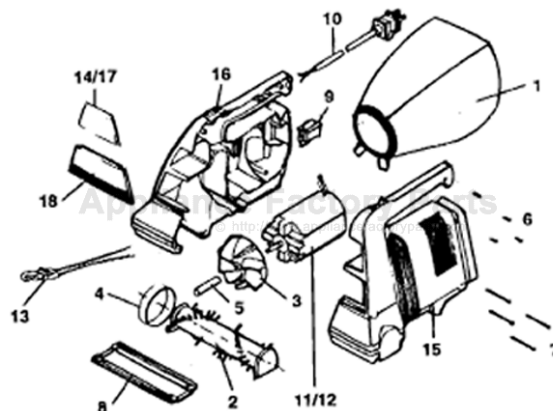

[Find Your DOUGLAS Vacuum Cleaner Parts - Select From 13 Models](#)

----- Manual continues below -----