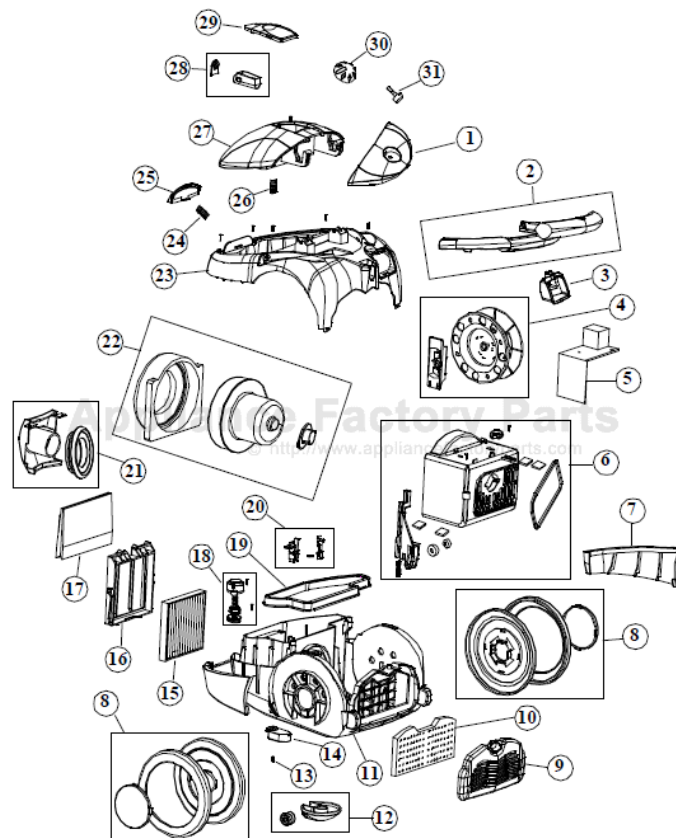

This Owner's Manual is provided and hosted by Appliance Factory Parts.

CARPET PRO CPCC-1 Owner's Manual

[Shop genuine replacement parts for CARPET PRO
CPCC-1](#)

[Find Your CARPET PRO Vacuum Cleaner Parts - Select From 12 Models](#)

----- Manual continues below -----

Key	Part #	Description
1	62.070	Rear Cover
2	84.085	Handle Cover
3	84.086	Cord Outlet Seat
4	84.087	Cord Rewinder
5	84.088	PCB board
6	84.089	Cord Rewind Button
7	84.090	Crashworthy Block
8	62.071	Rear Wheel Assy
9	62.072	Rear Filter
10	84.093	Air Outlet Board
11	84.094	Lower body
12	84.095	Front Wheel assembly
13	84.096	Screw
14	84.097	Bracket Fixation Block
15	84.098	Filter
16	84.099	Air inlet grille
17	CPC-6	Dustbag
18	84.101	Vacuum Protective Valve
19	84.900	Seal Circle
20	84.901	Dusting Protective Staff & Knobb Assy
21	84.902	Suction Seat
22	20.852	Motor Assembly
23	84.903	Middle Cover
24	84.904	Spr8ing of Buckle
25	84.905	Clamp
26	84.906	Spring of Handle
27	84.907	Front Cover
28	84.908	Indicater & Seal Assy
29	84.909	Decorate Block on Front Cover
30	62.076	Switch Knob
31	62.077	Speed Control Knob