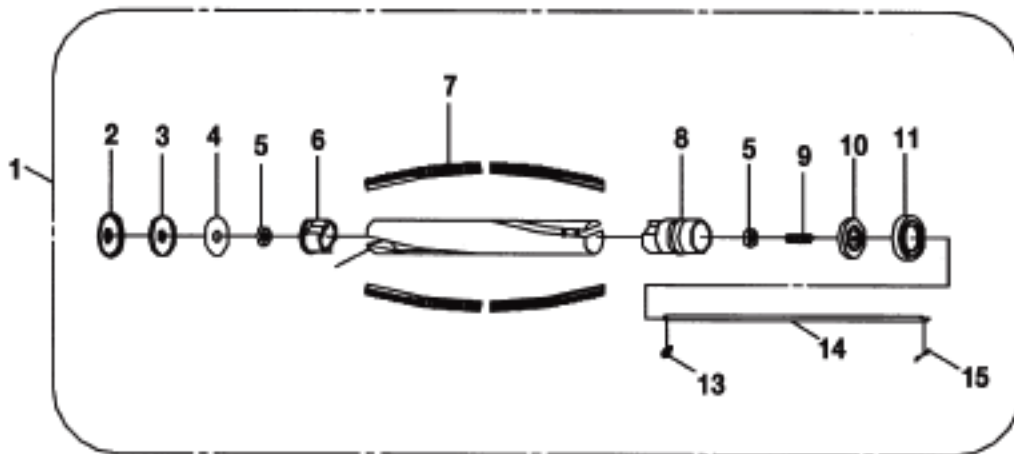

CARPET PRO

Original & Replacement

Model CPU-1

Original & Replacement

CARPET PRO

Model CPU-1

<u>KEY</u>	<u>PART NO.</u>	<u>DESCRIPTION</u>
1	CP-73214	Plastic Sleeve Bushing
2	CP-73005	Nozzle Housing Cover
3	CP-73419	Nozzle Lens
4	CP-77000	Screw
5	CP-77403	Washer
6	FB-74010	Furniture Guard Black
7	CP-54006	Bottom Plater Assembly
8	CP-76006	Bottom Plate Gasket
9	CP-71104	Base Plate Wheel 24.5mm
10	CP-71043	Base Plate Wheel Pin
11	CP-77546	Push On Spring Nut
12	CP-77220	Bottom Plate Screw
13	FB-1002	Belt
14	CP-73410	Vented Support Fitting
15	CP-73409	Felt Packing Top
16	CP-77830	Screw
17	CP-73050	Belt Guard
18	CP-73712	Pedal Frame
19	FB-73700	Foot Pedal Black
20	CP-73504	Belt Cover Rear
21	CP-71732	E-Clip 4mm
22	CP-71032	Pedal Shaft
23	CP-77204	Pedal Spring

CARPET PRO

Original & Replacement

Model CPU-1

Original & Replacement

CARPET PRO

Model CPU-1

<u>KEY</u>	<u>PART NO.</u>	<u>DESCRIPTION</u>
1	CP-20000	Brushroll Complete
2	CP-20512	Rubber End Cap Cover Left
3	CP-20527	End Cap Left
4	CP-20560	Felt Cover
5	CP-62208	Agitator Bearing
6	CP-62808	Bearing Holder
7	CP-22000	Brush Strip
8	CP-20570	Agitator Pulley
9	CP-77624	Spacing Spring
10	CP-20528	End Cap Right Pulley Side
11	CP-20513	Rubber End Cap Cover Right
12	N/A	Agitator Core (Order Key #1)
13	CP-77412	Spring Clip
14	CP-20511	Agitator Shaft
15	CP-71732	E-Clip 4mm
16	CP-70000	Handle Assembly Household
17	CP-70025	Foam Grip
18	CP-70035	Handle Cap
19	CP-54033	Nut For L Bolt
20	CP-54036	Cord Hook Washer
21	CP-54034	Cord Hook Spring
22	CP-54019	Cord Hook Upper Household
23	CP-54032	Cord Hook Holder Household
24	CP-54035	L Bolt
25	CP-77038	Screw For Lower Cord Hook
26	CP-54037	Lock Washer
27	CP-70518	Lower Cord Hook