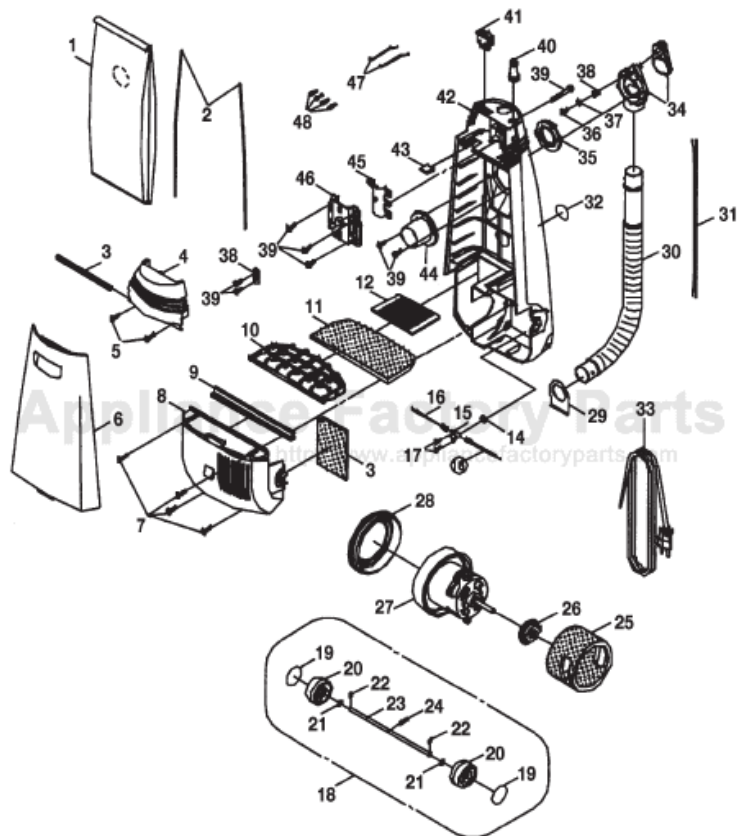

[Find Your CARPET PRO Vacuum Cleaner Parts - Select From 12 Models](#)

----- Manual continues below part list -----