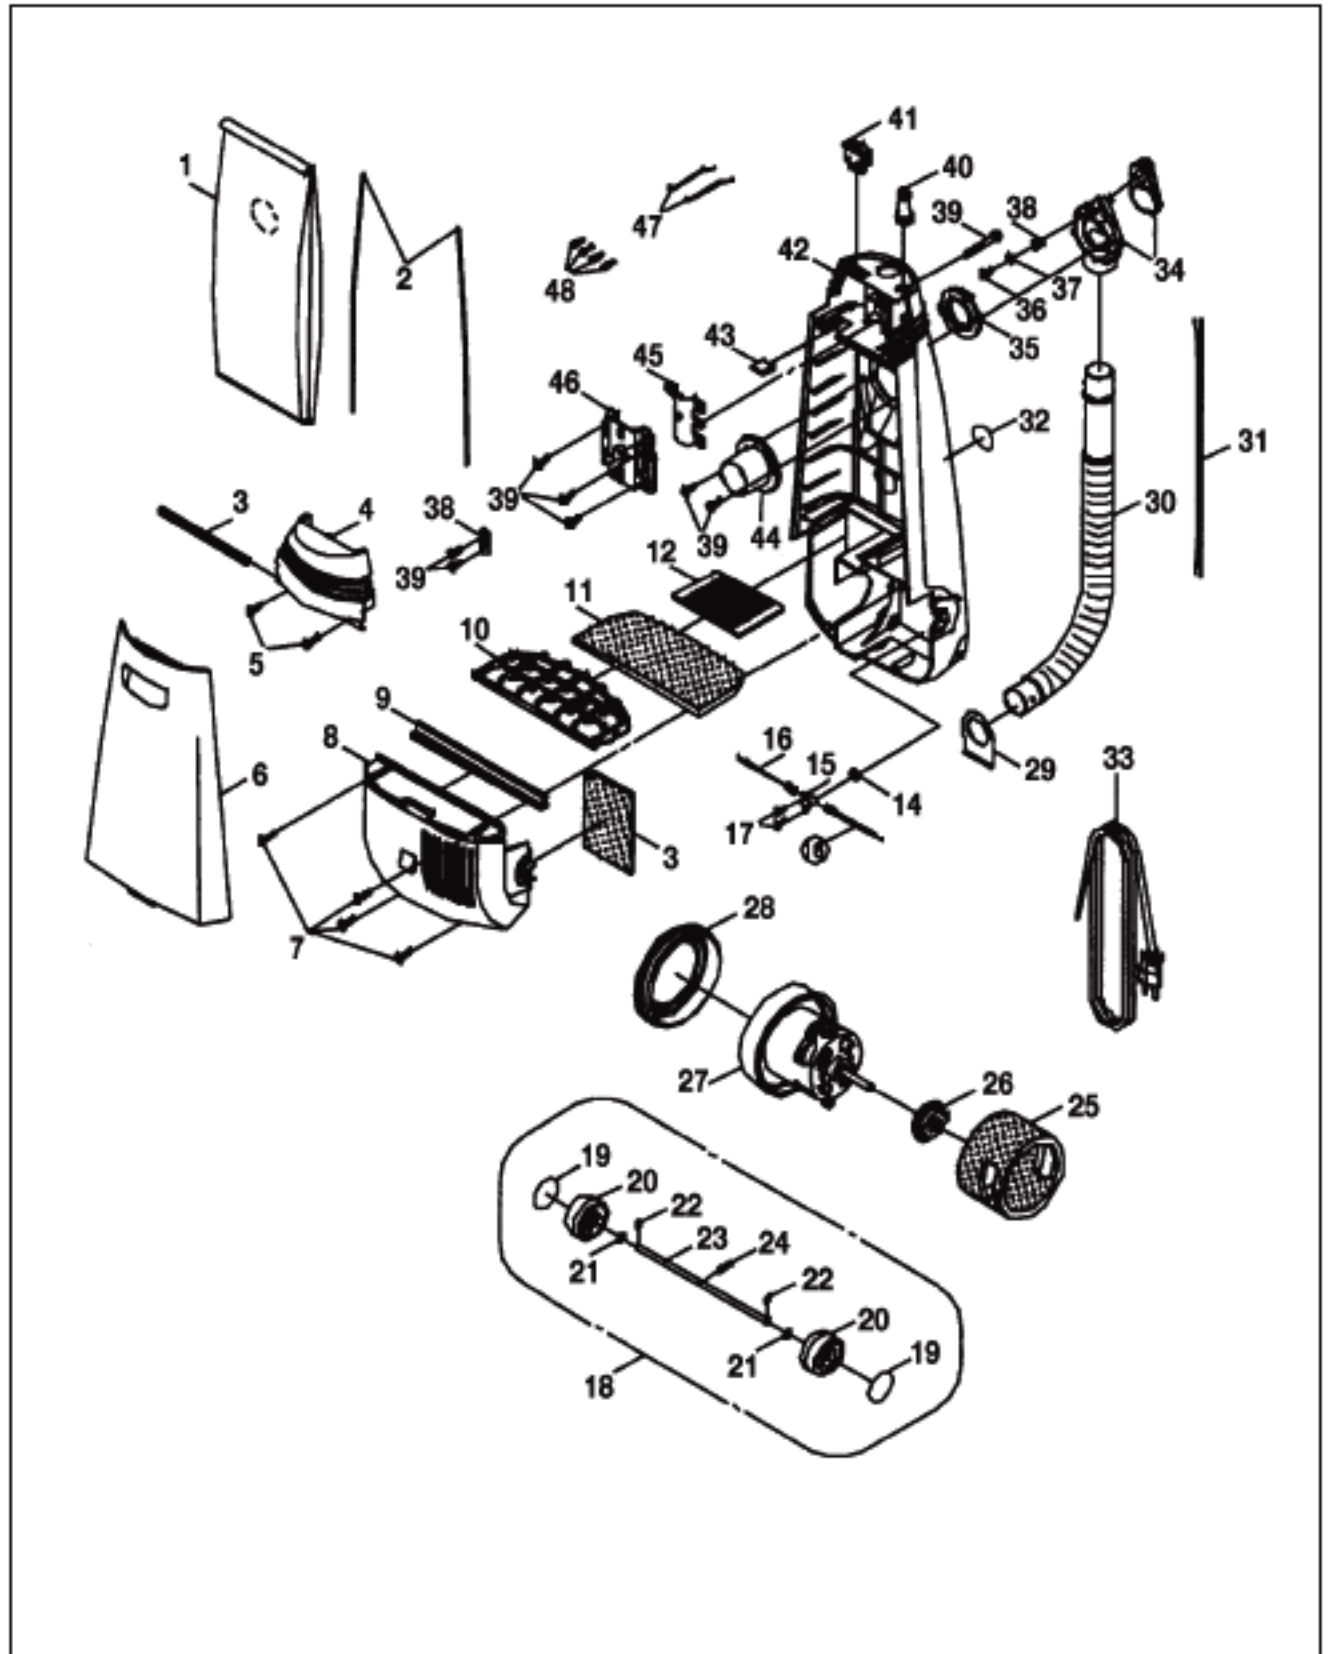

----- Manual continues below part list -----

Available Replacement Parts for CARPET PRO CPU1

CP-73439	Nozzle Hose.
CP-75407	Suction Inlet.
FB-74010	Furniture Guard Black.
CP-54006	BOTTOM PLATE ASSEMBLY
FB-1002	BELT
CP-2000	BRUSHROLL COMPLETE
CP-62208	Agitator Bearing.
CP-1409	Paper bag 3 pack

CARPET PRO

Original & Replacement

Model CPU-1

Original & Replacement

CARPET PRO

Model CPU-1

<u>KEY</u>	<u>PART NO.</u>	<u>DESCRIPTION</u>
1	CP-14000	Paper Bags 3 Pk
1	CP-14000-12	Paper Bags 12 Pk
2	CP-76213	Dust Cover Seal
3	CP-76007	Switch Cover Seal
4	CP-34511	Switch Cover
5	CP-77000	Screw
6	CP-75540	Dust Cover
7	CP-77328	Screw
8	CP-79543	Motor Cover
9	CP-76631	Motor Cover Seal
10	CP-18242	Filter Bag Support
11	CP-18317	Secondary Filter Household
12	CP-18333	Filter Support Screen
13	CP-18639	Motor Cover Filter
14	CP-76333	Thermal Switch Seal
15	CP-34501	Thermal Switch
16	CP-36333	Thermal Lead Wire
17	CP-77732	Set Screw
18	CP-71000	Wheel Assembly
19	CP-74001	Rear Wheel Decal
20	CP-54021	Rear Wheel
21	CP-71002	Rear Wheel Washer
22	CP-71003	Rear Axle Clip
23	CP-71022	Rear Wheel Axle
24	CP-77023	Rear Axle Set Screw
25	CP-62139	Sound Suppressor Foam
26	CP-62548	Motor Mount Front
27	CP-60000	Motor Complete
28	CP-62547	Motor Mount Rear
29	CP-73077	Nozzle Hose Collar
30	CP-73439	Nozzle Hose
31	CP-36014	Motor Cord
32	CP-74443	Label
33	CP-30404	Power Cord 30' Black Household
34	CP-75407	Suction Inlet
35	CP-76721	Suction Inlet Gasket
36	CP-77258	Suction Inlet Spring
37	CP-71268	Washer
38	CP-77321	Suction Inlet Screw
39	CP-77404	Handle Screw
40	CP-32600	Cord Strain Relief
41	CP-34000	On/Off Switch
42	CP-76401	Dust Compartment
43	CP-76627	Air Resistant Plug
44	CP-75211	Bag Support Collar
45	CP-70354	Handle Fitting Support
46	CP-36031	Wire Harness
47	CP-75721	Zip Ties
48	CP-32723	Wire Ties