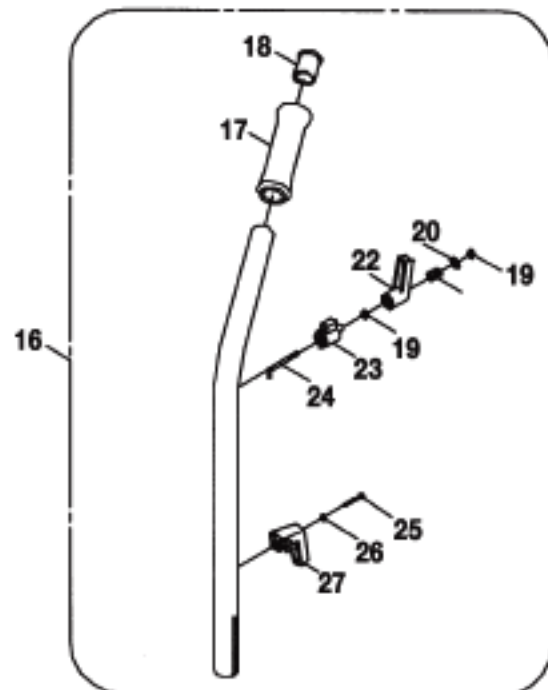

CARPET PRO

Original & Replacement

Model CPU-1

Original & Replacement

CARPET PRO

Model CPU-1

<u>KEY</u>	<u>PART NO.</u>	<u>DESCRIPTION</u>
1	CP-73214	Plastic Sleeve Bushing
2	CP-73005	Nozzle Housing Cover
3	CP-73419	Nozzle Lens
4	CP-77000	Screw
5	CP-77403	Washer
6	FB-74010	Furniture Guard Black
7	CP-54006	Bottom Plater Assembly
8	CP-76006	Bottom Plate Gasket
9	CP-71104	Base Plate Wheel 24.5mm
10	CP-71043	Base Plate Wheel Pin
11	CP-77546	Push On Spring Nut
12	CP-77220	Bottom Plate Screw
13	FB-1002	Belt
14	CP-73410	Vented Support Fitting
15	CP-73409	Felt Packing Top
16	CP-77830	Screw
17	CP-73050	Belt Guard
18	CP-73712	Pedal Frame
19	FB-73700	Foot Pedal Black
20	CP-73504	Belt Cover Rear
21	CP-71732	E-Clip 4mm
22	CP-71032	Pedal Shaft
23	CP-77204	Pedal Spring

CARPET PRO

Original & Replacement

Model CPU-1

Original & Replacement

CARPET PRO

Model CPU-1

<u>KEY</u>	<u>PART NO.</u>	<u>DESCRIPTION</u>
1	CP-20000	Brushroll Complete
2	CP-20512	Rubber End Cap Cover Left
3	CP-20527	End Cap Left
4	CP-20560	Felt Cover
5	CP-62208	Agitator Bearing
6	CP-62808	Bearing Holder
7	CP-22000	Brush Strip
8	CP-20570	Agitator Pulley
9	CP-77624	Spacing Spring
10	CP-20528	End Cap Right Pulley Side
11	CP-20513	Rubber End Cap Cover Right
12	N/A	Agitator Core (Order Key #1)
13	CP-77412	Spring Clip
14	CP-20511	Agitator Shaft
15	CP-71732	E-Clip 4mm
16	CP-70000	Handle Assembly Household
17	CP-70025	Foam Grip
18	CP-70035	Handle Cap
19	CP-54033	Nut For L Bolt
20	CP-54036	Cord Hook Washer
21	CP-54034	Cord Hook Spring
22	CP-54019	Cord Hook Upper Household
23	CP-54032	Cord Hook Holder Household
24	CP-54035	L Bolt
25	CP-77038	Screw For Lower Cord Hook
26	CP-54037	Lock Washer
27	CP-70518	Lower Cord Hook