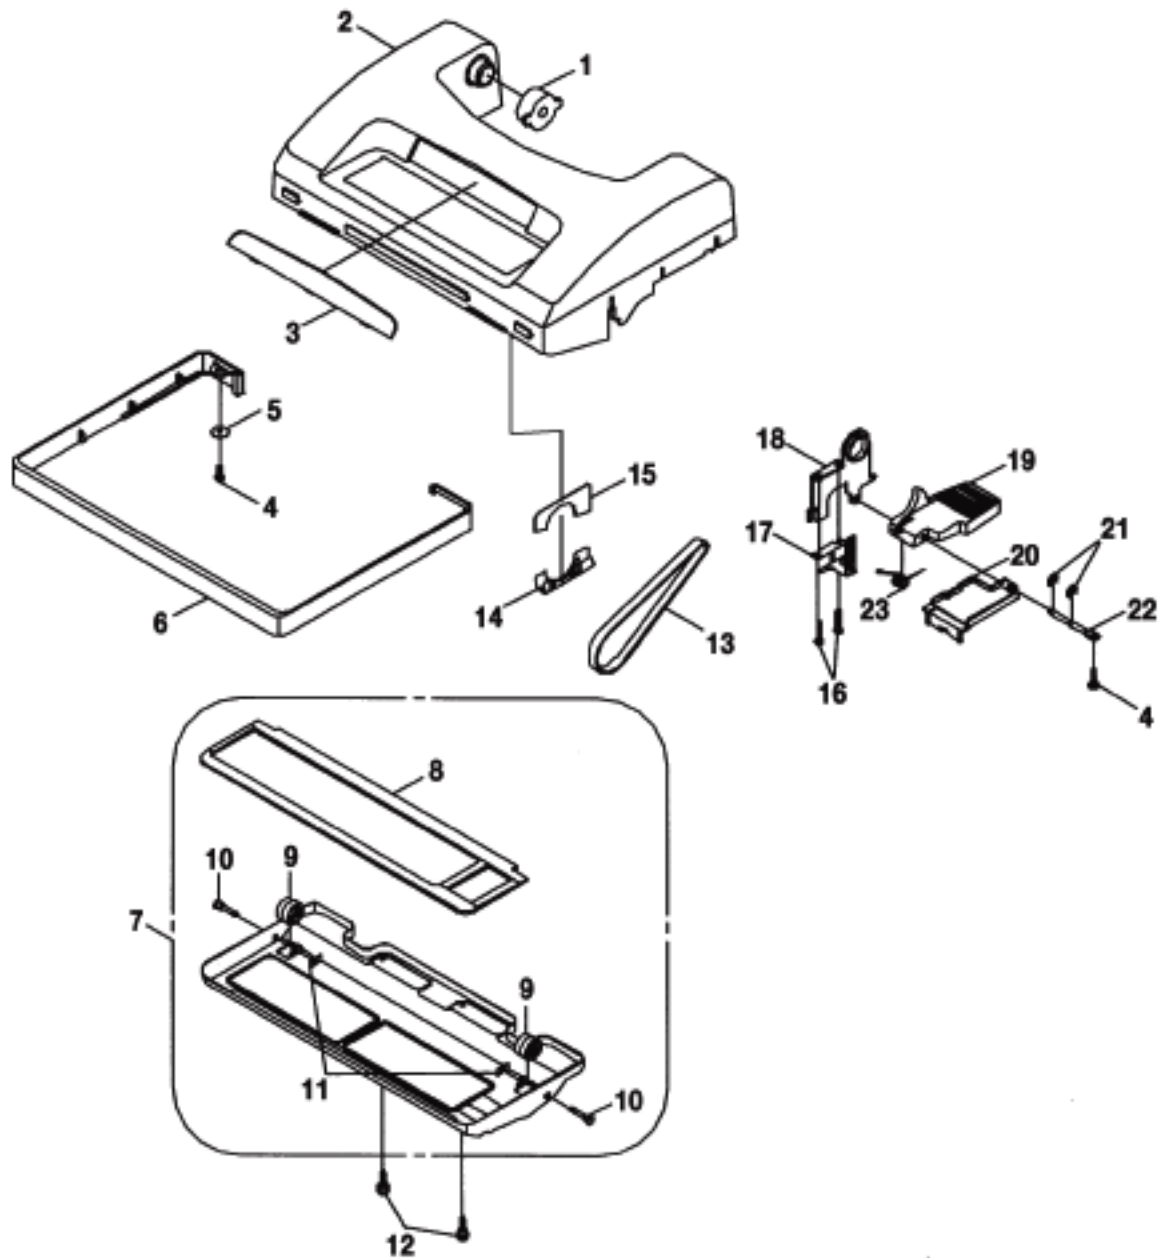

CARPET PRO

Original & Replacement

Model CPU-1

Original & Replacement

CARPET PRO

Model CPU-1

<u>KEY</u>	<u>PART NO.</u>	<u>DESCRIPTION</u>
1	CP-73214	Plastic Sleeve Bushing
2	CP-73005	Nozzle Housing Cover
3	CP-73419	Nozzle Lens
4	CP-77000	Screw
5	CP-77403	Washer
6	FB-74010	Furniture Guard Black
7	CP-54006	Bottom Plater Assembly
8	CP-76006	Bottom Plate Gasket
9	CP-71104	Base Plate Wheel 24.5mm
10	CP-71043	Base Plate Wheel Pin
11	CP-77546	Push On Spring Nut
12	CP-77220	Bottom Plate Screw
13	FB-1002	Belt
14	CP-73410	Vented Support Fitting
15	CP-73409	Felt Packing Top
16	CP-77830	Screw
17	CP-73050	Belt Guard
18	CP-73712	Pedal Frame
19	FB-73700	Foot Pedal Black
20	CP-73504	Belt Cover Rear
21	CP-71732	E-Clip 4mm
22	CP-71032	Pedal Shaft
23	CP-77204	Pedal Spring