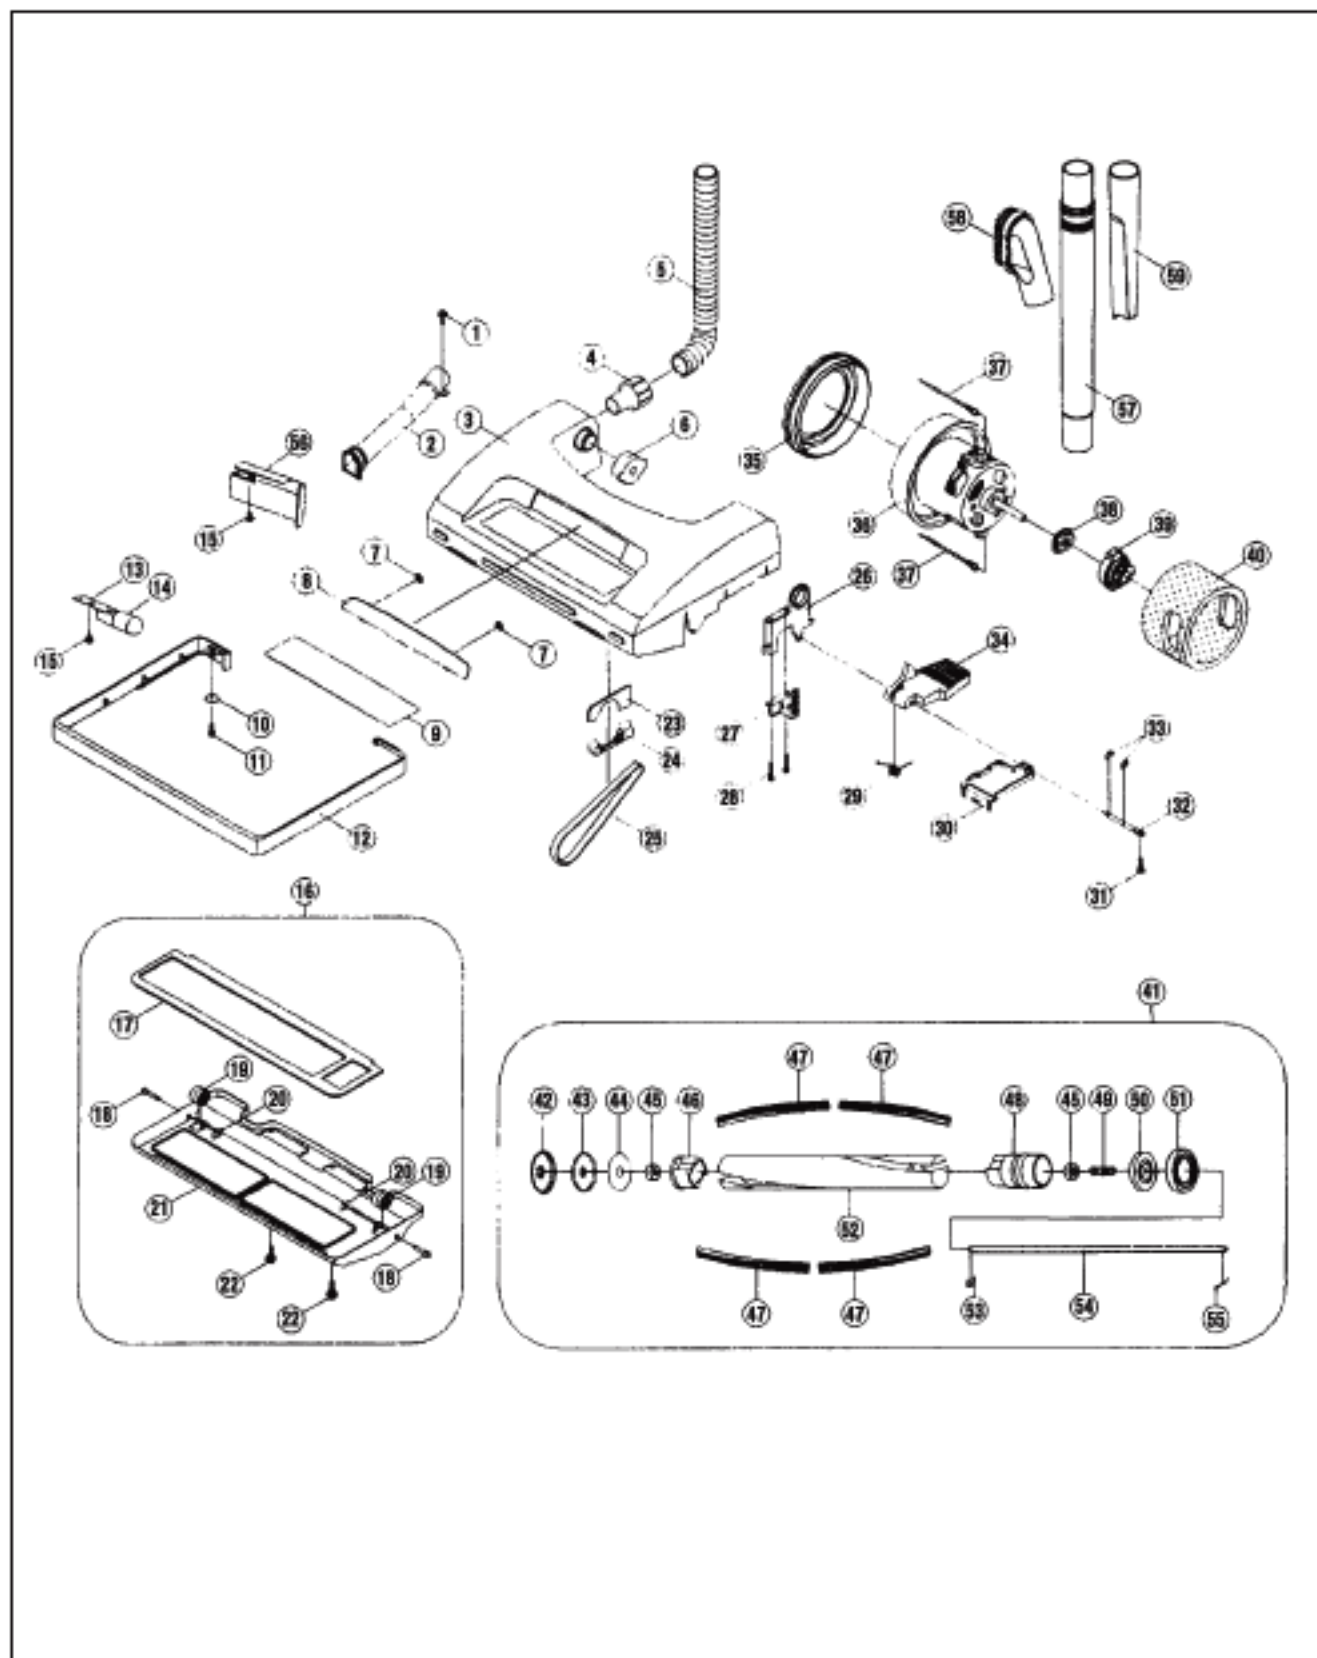

Original & Replacement

CARPET PRO

Models CPU1T, CPU2T

CARPET PRO

Original & Replacement

Models CPU1T, CPU2T

KEY	PART NO.	DESCRIPTION	KEY	PART NO.	DESCRIPTION
1	CP-77250	Screw Hose Inlet Tube	31	CP-77000	Screw Pedal Shaft
2	CP-73006	Hose Inlet Tube	32	CP-71030	Pedal Shaft
3	CP-73000	Nozzle Housing CPU1T	33	CP-71732	E-Clip 4 mm
3	CP-73001	Nozzle Housing CPU2T	34	FB-73700	Foot Pedal Black
4	CP-73018	Nozzle Hose Cuff	35	CP-62148	Motor Mount Rear
5	CP-73143	Nozzle Attachment Hose	36	CP-60002	Motor Assembly
6	CP-73200	Nozzle Housing Pivot Bushing	37	CP-36149	Temperature Wire
7	CP-73145	Lens Clip	38	CP-62150	Motor Mount Front
8	CP-73419	Headlight Lens CPU1T	39	CP-62231	Pivot Sleeve Metal
8	CP-73420	Cover Yellow CPU2T	40	CP-62139	Sound Suppressor/Foam
9	CP-74146	Name Plate CPU1T	41	CP-20000	Brushroll Assembly
9	CP-74115	Name Plate CPU2T	42	CP-20512	End Cap Rubber Cover Left
10	CP-77430	Washer Furniture Guard	43	CP-20527	End Cap Left
11	CP-77000	Screw For Furniture Guard	44	CP-20560	Felt Cover
12	CP-74015	Furniture Guard Black	45	CP-62208	Agitator Bearing
13	CP-73181	Headlight Socket CPU1T	46	CP-62808	Bearing Holder
14	CP-35060	Headlight Bulb 15 Watts CPU1T	47	CP-22000	Brushroll Strips Nylon 10.3 mm Ea
14	FA-3515	Bulb, 15 Watts	48	CP-20570	Agitator Pulley
15	CP-77732	Screw Headlight Shield CPU1T	49	CP-77624	Spacing Spring
16	CP-54006	Bottom Plate Assembly	50	CP-20528	End Cap Right Pulley Side
17	CP-76006	Bottom Plate Gasket	51	CP-20513	End Cap Rubber Cover Right
18	CP-71043	Wheel Pin Bottom Plate	53	CP-71732	E-Clip 4 mm
19	CP-71104	Wheel, Bottom Plate 24.5 mm	54	CP-20511	Agitator Shaft
20	CP-77546	Push On Spring Nut	55	CP-77412	Spring Clip
22	CP-77220	Screw Bottom Plate	56	CP-73288	Headlight Shield
23	CP-73409	Felt Packing Top	57	CP-50000	Wands 2 Pc Assembly
24	CP-73410	Vented Support Fitting Bottom	58	CP-52000	Upholstery Brush
25	FB-1002	Belt	59	CP-54000	Crevice Tool
26	CP-73147	Pedal Frame			
27	CP-73050	Belt Guard			
28	CP-77000	Screw Pedal Frame			
29	CP-77204	Pedal Spring			
30	CP-73504	Belt Cover Rear