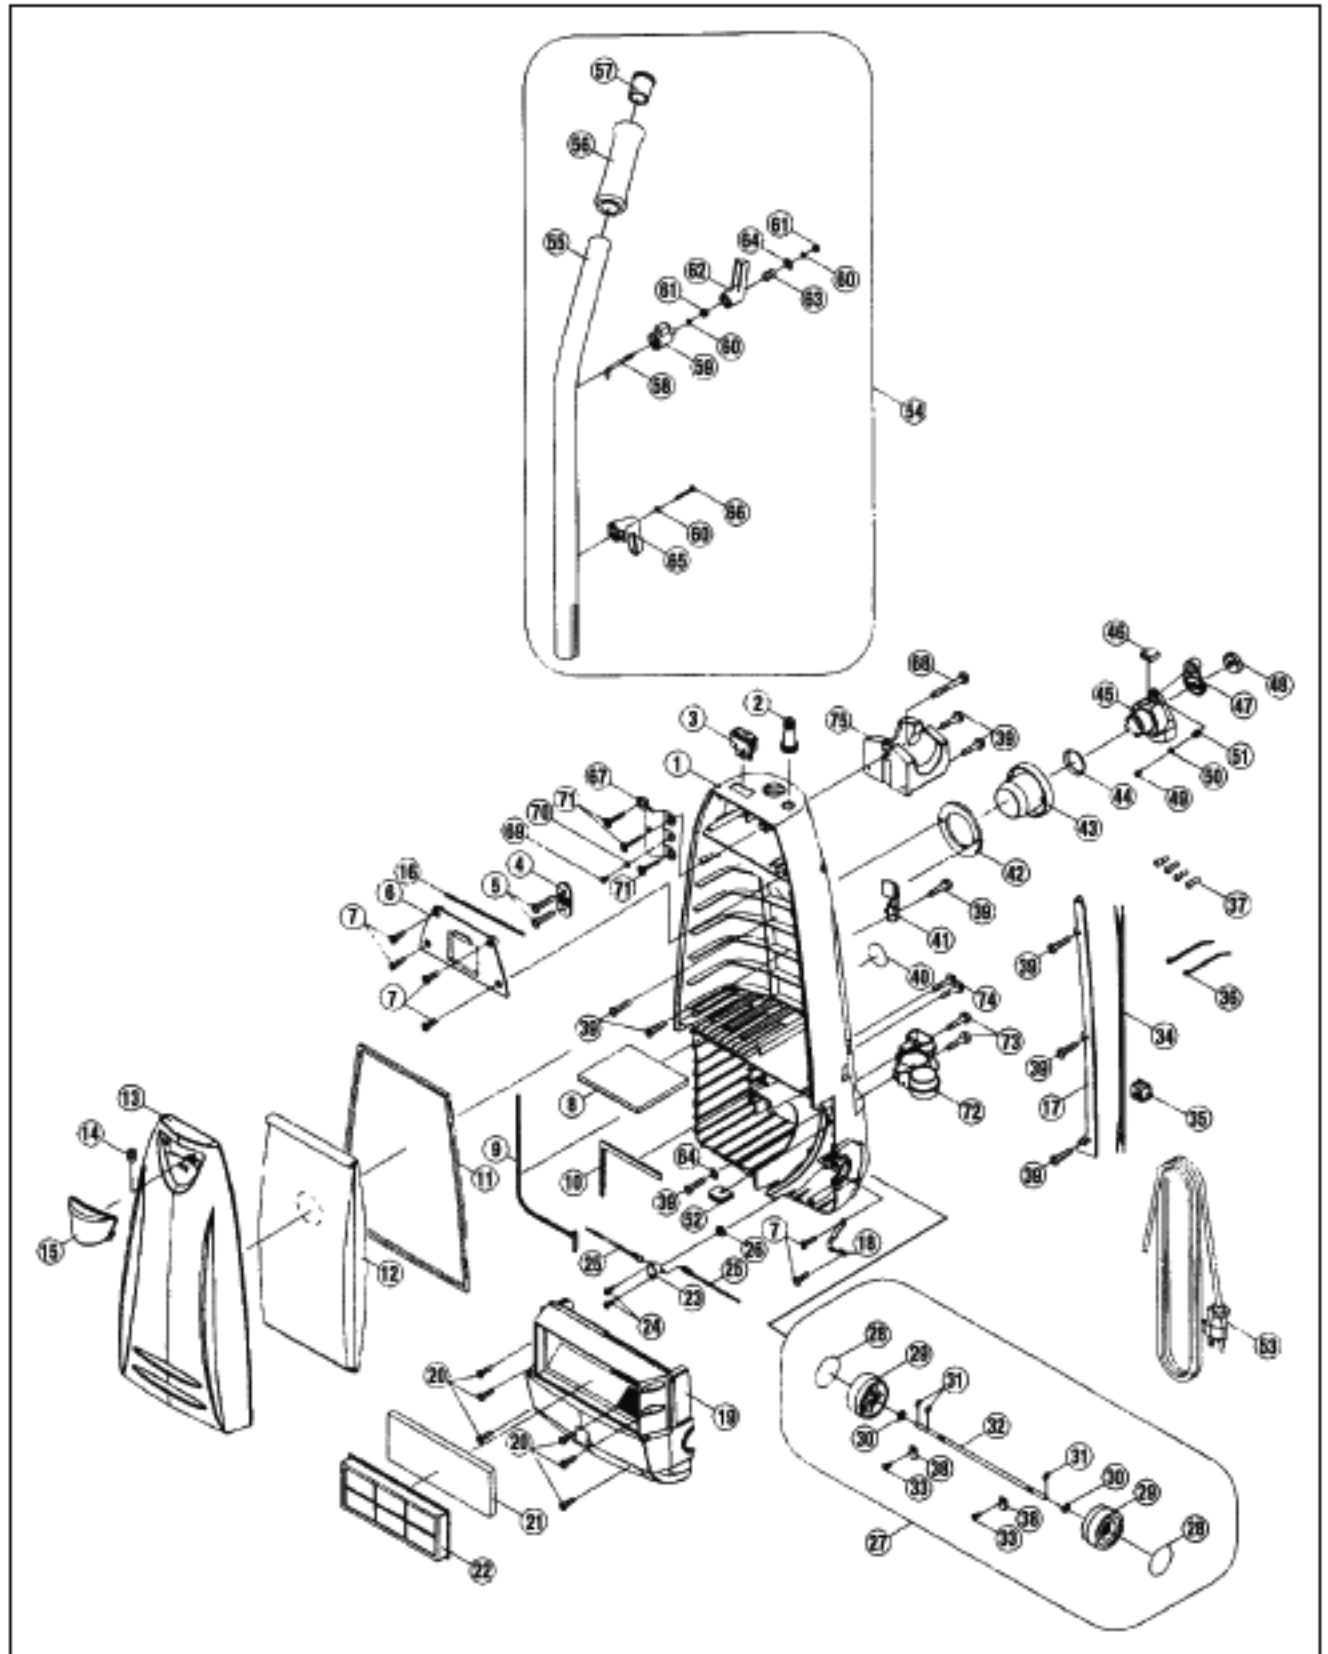

Original & Replacement

CARPET PRO

Models CPU1T, CPU2T

CARPET PRO

Original & Replacement

Models CPU1T, CPU2T

KEY	PART NO.	DESCRIPTION	KEY	PART NO.	DESCRIPTION
1	CP-75010	Dust Compartment CPU1T	41	CP-75060	Hose Clip
1	CP-75000	Dust Compartment CPU2T	42	CP-76055	Gasket Suction Inlet
2	CP-32600	Cord Strain Relief All Models	43	CP-75055	Inlet, Paper Bag
3	CP-34000	Switch On/Off All Models	44	CP-76033	Seal; Inlet Small
4	CP-32010	Cord Restraining Strap	45	CP-75555	Suction Inlet Assembly (Inc. Item #45-48)
5	CP-77000	Cord Holder Screws	46	N/A	Order Key #45
6	CP-34500	Inner Switch Cover	49	CP-77033	Screw, Suction Inlet
7	CP-77000	Inner Switch Cover Screws	50	CP-71022	Washer, Suction Inlet
8	CP-18180	Secondary Filter CPU1T, CPU2T	51	CP-77055	Spring, Suction Inlet
9	CP-76000	Motor Cover Seal 1	52	N/A	
10	CP-76010	Motor Cover Seal 2	53	CP-30000	Power Cord 30' Black CPU1T
11	CP-76020	Dust Compartment Seal	53	CP-30010	Power Cord 40' Yellow CPU2T
12	CP-14000	Paper Bag 3 Pk	54	CP-70000	Handle Assembly Complete CPU1T
13	CP-75020	Dust Cover CPU1T, CPU2T (Yellow)	54	CP-70010	Handle Assembly Complete CPU2T
14	CP-77020	Dust Cover Latch Spring	55	CP-70050	Handle Only Metal
15	CP-75030	Dust Cover Latch	56	CP-70025	Handle Foam Grip
16	CP-76030	Inner Switch Cover Seal	57	CP-70035	Handle Cap
17	CP-75040	Wire Harness Cover	58	CP-54035	L-Bolt
18	CP-75050	Support Strap	59	CP-54032	Cord Hook Holder CPU1T
19	CP-79030	Motor Cover	59	CP-70533	Cord Hook Holder CPU2T
20	CP-77000	Motor Cover Screw	60	CP-54037	Lock Washer
21	CP-18010	Exhaust Filter Micro CPU1T	61	CP-54033	Nut For L Bolt
21	CP-18020	Exhaust Filter Foam CPU2T	62	CP-54019	Cord Hook Upper CPU1T
22	CP-18030	Exhaust Filter Frame	62	CP-70517	Cord Hook Upper CPU2T
23	CP-34501	Thermal Switch	63	CP-54034	Cord Hook Spring
24	CP-77012	Switch Screw	64	CP-54036	Cord Hook Washer
25	CP-34502	Temperature Wire W/Switch	65	CP-70518	Cord Hook Lower
26	CP-76040	Temperature Switch Seal	66	CP-77038	Screw Lower Cord Hook
27	CP-71004	Wheel Axle Assembly	67	CP-70354	Handle Fitting
28	CP-74001	Decal Rear Wheel	68	CP-77232	Handle Screw
29	CP-54021	Wheel Rear Black	69	CP-77424	Screw Small Handle Fitting
30	CP-54024	Washer Rear Wheel	70	CP-71022	Washer Handle Fitting
31	CP-54025	E-Clip Ring, Rear Wheel	71	CP-77732	Screw Handle Fitting
32	CP-71000	Axle Rear Wheel	72	CP-75139	On Board Tool Holder
33	CP-77013	Screw, Rear Axle	73	CP-77430	Screw For Tool Holder
34	CP-36042	Motor Wire Harness	74	CP-77033	Screw Dust Compartment
35	CP-36043	Motor Wire Bushing	75	CP-75140	Hose Hanger
36	CP-36054	Zip Ties			
36	SS-8017	Cable Ties			
37	CP-36070	Wire Connectors			
38	CP-71010	Washer Rear Axle			
39	CP-77020	Screw Hose Clip			
40	CP-74010	Label Warning			