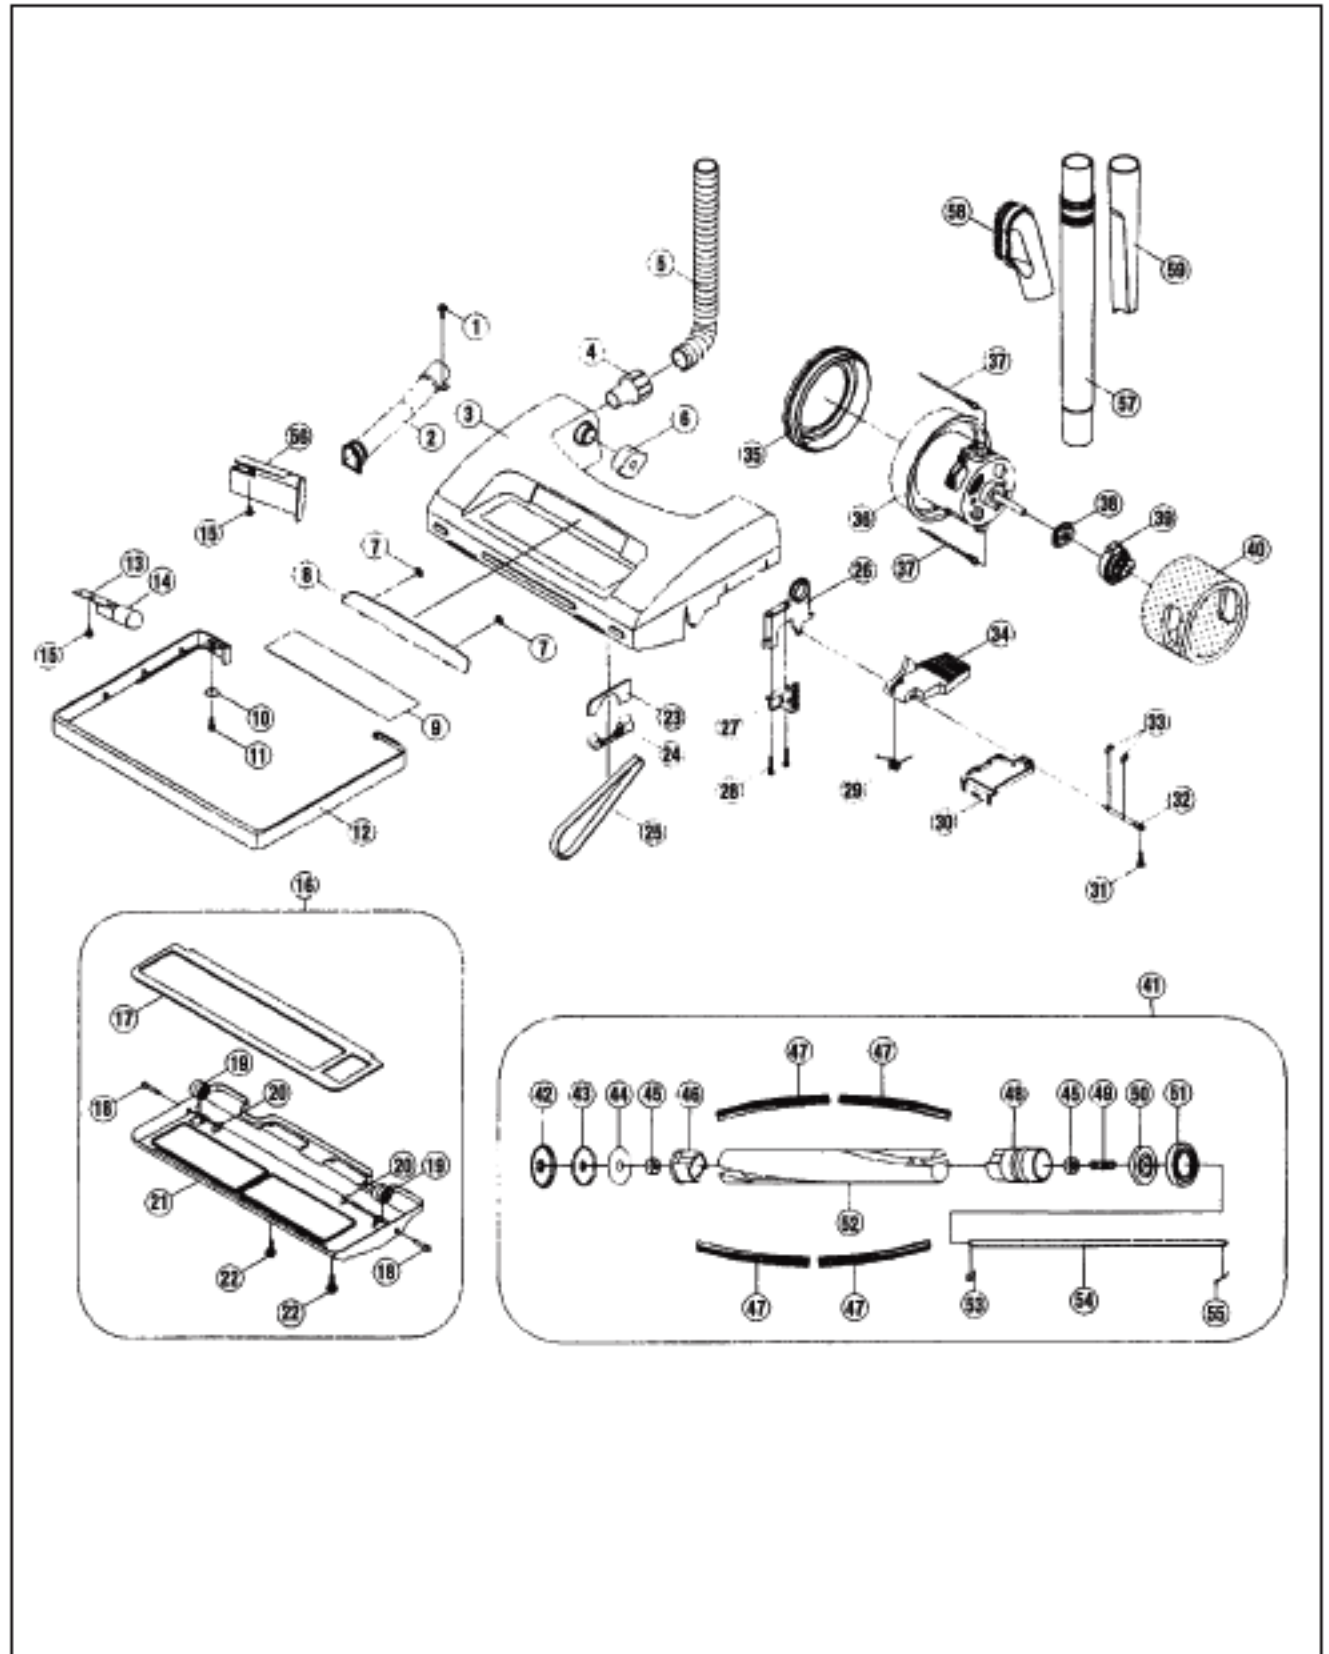

Original & Replacement

CARPET PRO

Models CPU1T, CPU2T

CARPET PRO

Original & Replacement

Models CPU1T, CPU2T

KEY	PART NO.	DESCRIPTION	KEY	PART NO.	DESCRIPTION
1	CP-77250	Screw Hose Inlet Tube	31	CP-77000	Screw Pedal Shaft
2	CP-73006	Hose Inlet Tube	32	CP-71030	Pedal Shaft
3	CP-73000	Nozzle Housing CPU1T	33	CP-71732	E-Clip 4 mm
3	CP-73001	Nozzle Housing CPU2T	34	FB-73700	Foot Pedal Black
4	CP-73018	Nozzle Hose Cuff	35	CP-62148	Motor Mount Rear
5	CP-73143	Nozzle Attachment Hose	36	CP-60002	Motor Assembly
6	CP-73200	Nozzle Housing Pivot Bushing	37	CP-36149	Temperature Wire
7	CP-73145	Lens Clip	38	CP-62150	Motor Mount Front
8	CP-73419	Headlight Lens CPU1T	39	CP-62231	Pivot Sleeve Metal
8	CP-73420	Cover Yellow CPU2T	40	CP-62139	Sound Suppressor/Foam
9	CP-74146	Name Plate CPU1T	41	CP-20000	Brushroll Assembly
9	CP-74115	Name Plate CPU2T	42	CP-20512	End Cap Rubber Cover Left
10	CP-77430	Washer Furniture Guard	43	CP-20527	End Cap Left
11	CP-77000	Screw For Furniture Guard	44	CP-20560	Felt Cover
12	CP-74015	Furniture Guard Black	45	CP-62208	Agitator Bearing
13	CP-73181	Headlight Socket CPU1T	46	CP-62808	Bearing Holder
14	CP-35060	Headlight Bulb 15 Watts CPU1T	47	CP-22000	Brushroll Strips Nylon 10.3 mm Ea
14	FA-3515	Bulb, 15 Watts	48	CP-20570	Agitator Pulley
15	CP-77732	Screw Headlight Shield CPU1T	49	CP-77624	Spacing Spring
16	CP-54006	Bottom Plate Assembly	50	CP-20528	End Cap Right Pulley Side
17	CP-76006	Bottom Plate Gasket	51	CP-20513	End Cap Rubber Cover Right
18	CP-71043	Wheel Pin Bottom Plate	53	CP-71732	E-Clip 4 mm
19	CP-71104	Wheel, Bottom Plate 24.5 mm	54	CP-20511	Agitator Shaft
20	CP-77546	Push On Spring Nut	55	CP-77412	Spring Clip
22	CP-77220	Screw Bottom Plate	56	CP-73288	Headlight Shield
23	CP-73409	Felt Packing Top	57	CP-50000	Wands 2 Pc Assembly
24	CP-73410	Vented Support Fitting Bottom	58	CP-52000	Upholstery Brush
25	FB-1002	Belt	59	CP-54000	Crevice Tool
26	CP-73147	Pedal Frame			
27	CP-73050	Belt Guard			
28	CP-77000	Screw Pedal Frame			
29	CP-77204	Pedal Spring			
30	CP-73504	Belt Cover Rear