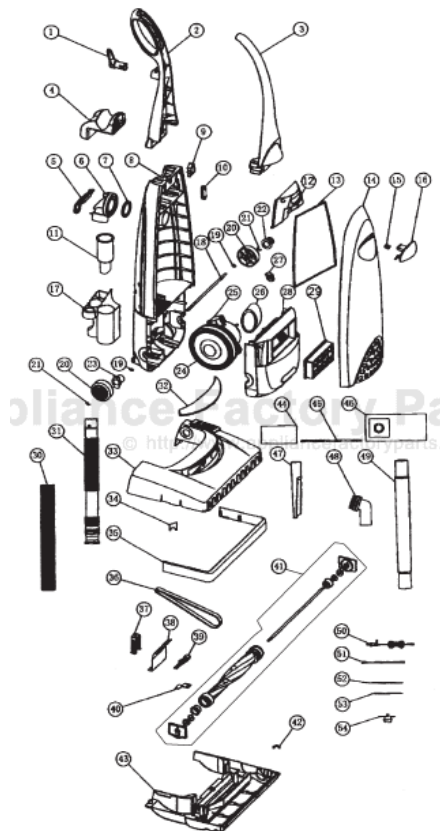

# CARPET PRO CPU75 Owner's Manual

[Shop genuine replacement parts for CARPET PRO  
CPU75](#)

[Find Your CARPET PRO Vacuum Cleaner Parts - Select From 12 Models](#)

----- Manual continues below part list -----