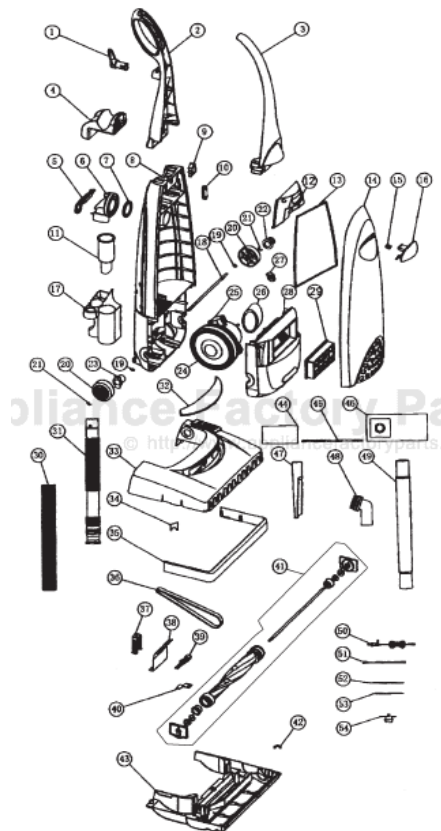

[Find Your CARPET PRO Vacuum Cleaner Parts - Select From 12 Models](#)

----- Manual continues below part list -----