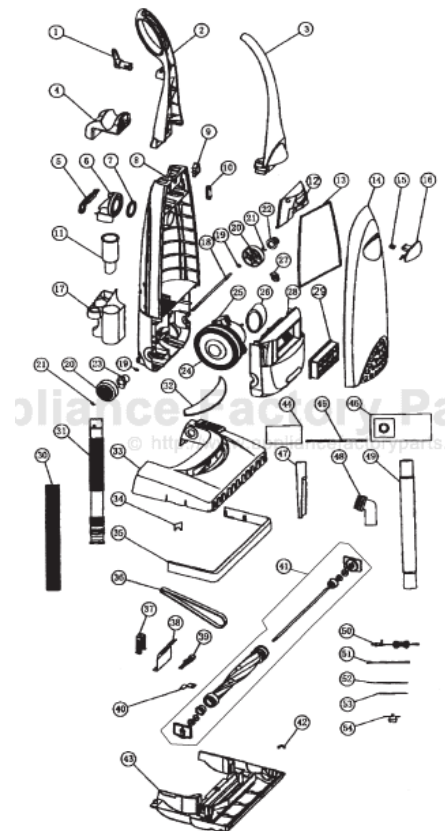

[Find Your CARPET PRO Vacuum Cleaner Parts - Select From 12 Models](#)

----- Manual continues below part list -----