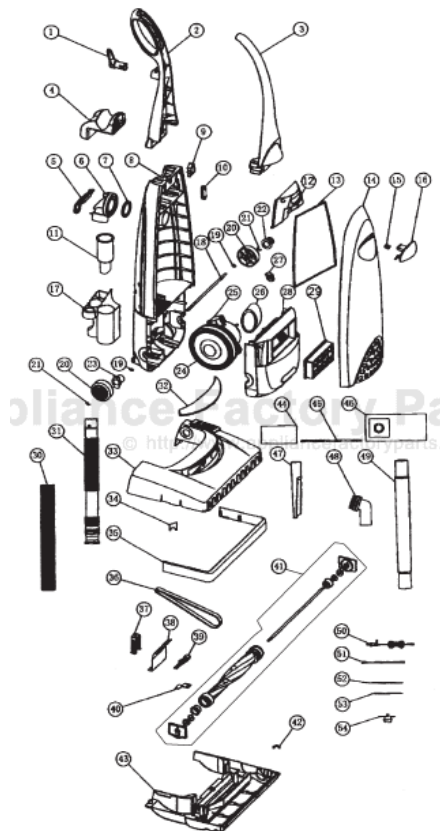

[Find Your CARPET PRO Vacuum Cleaner Parts - Select From 12 Models](#)

----- Manual continues below part list -----