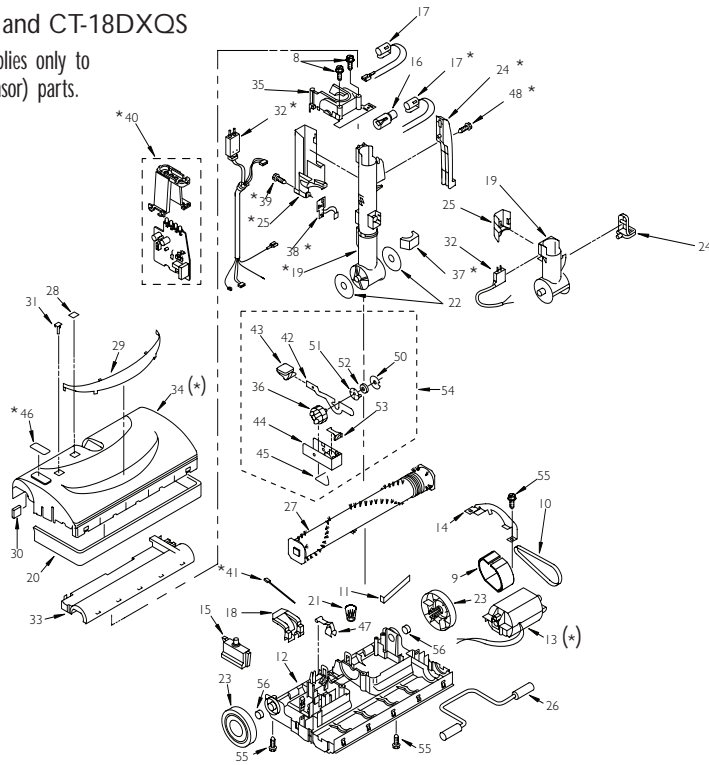

----- Manual continues below -----

EXPLOSION PARTS & LIST

CT-18DXQD and CT-18DXQS

Numbers with * applies only to CT-18DXQS (Dirt Sensor) parts.

DIAGRAM #	STOCK #	DESCRIPTION	DIAGRAM #	STOCK #	DESCRIPTION
8	40713	SCREW	31	40834	BUTTON EXTENSION
9	40724	MOTOR GASKET	32	40460	LEAD WIRE UNIT
10	40966	BELT	*32	41164	LEAD WIRE UNIT
11	40284	MOTOR SPRING	33	40845	AGITATOR COVER
12	40735	LOWER PLATE	34	40988	NOZZLE HOUSING (DECO)
13	40977	MOTOR	*34	41175	NOZZLE HOUSING (DECO)
*13	41021	MOTOR	35	40867	SWIVEL CAP
14	40317	MOTOR BRIDGE	36	40878	CAM INDICATOR
15	39932	OVERLOAD PROTECTOR	*37	41186	FRONT COVER
16	39943	LIGHT BULB	*38	41197	PCB "B" UNIT
17	40746	BULB SOCKET	*39	41208	SCREW
*17	41043	BULB SOCKET	*40	41219	PCB ASSEMBLY
18	40399	HANDLE RELEASE PEDAL	*41	41120	LEAD WIRE
19	40350	SWIVEL	42	40570	INDICATOR LEVER
*19	41131	SWIVEL	43	40581	PAD FOOT PEDAL
20	40757	FURNITURE GUARD	44	40592	INDICATOR BLOCK
21	40768	WIRE CONNECTOR	45	40603	SPRING ASSIST
22	40383	SWIVEL SEAL	*46	41230	WINDOW DIRT SENSOR
23	40779	WHEEL	47	40625	LIFTER
24	40405	PEDAL EASY RELEASE	*48	41241	SCREW
*24	41142	PEDAL EASY RELEASE	50	40889	THRUST WASHER
25	40416	PLUG HOUSING COVER	51	40900	CATCH INDEXING
*25	41153	REAR COVER	52	40911	WASHER
26	40427	FRONT AXLE ASSEMBLY	53	40922	RATCHET CATCH
27	41065	AGITATOR UNIT	54	40933	INDICATOR BLOCK ASSEMBLY
28	40801	INDICATOR WINDOW	55	40944	SCREW
29	40812	WINDOW COVER	56	40955	BUSHING
30	40823	EXHAUST FOAM			