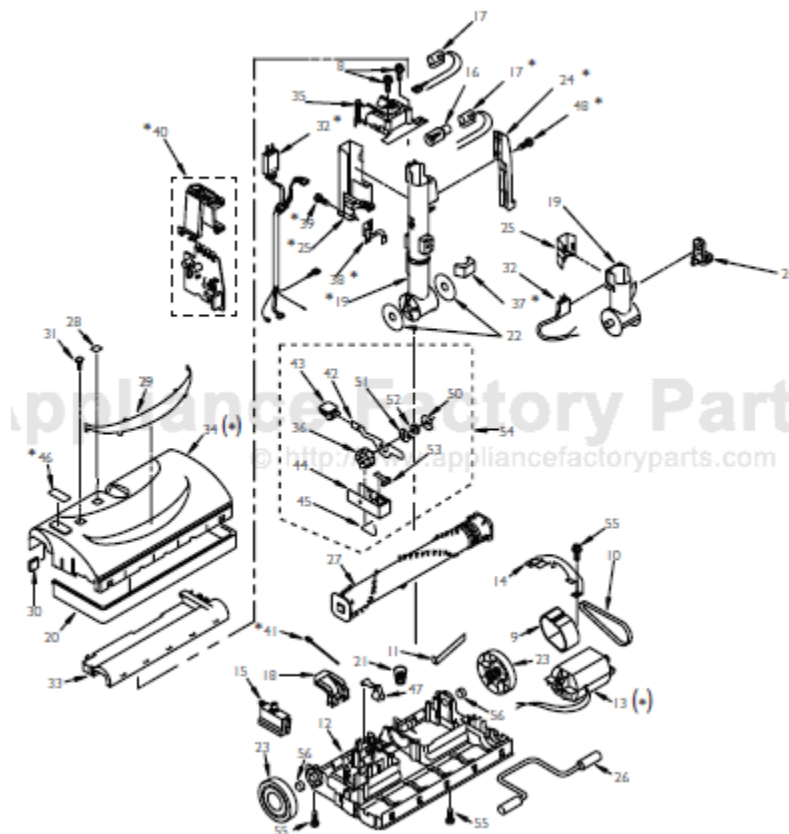

This Owner's Manual is provided and hosted by Appliance Factory Parts.

CENTEC CT-18DXQS Owner's Manual

[Shop genuine replacement parts for CENTEC
CT-18DXQS](#)

[Find Your CENTEC Vacuum Cleaner Parts - Select From 14 Models](#)

----- Manual continues below -----

EXPLOSION PARTS & LIST

CT-18DXQD and CT-18DXQS

Numbers with * applies only to CT-18DXQS (Dirt Sensor) parts.

DIAGRAM #	STOCK #	DESCRIPTION	DIAGRAM #	STOCK #	DESCRIPTION
8	40713	SCREW	31	40834	BUTTON EXTENSION
9	40724	MOTOR GASKET	32	40460	LEAD WIRE UNIT
10	40966	BELT	*32	41164	LEAD WIRE UNIT
11	40284	MOTOR SPRING	33	40845	AGITATOR COVER
12	40735	LOWER PLATE	34	40988	NOZZLE HOUSING (DECO)
13	40977	MOTOR	*34	41175	NOZZLE HOUSING (DECO)
*13	41021	MOTOR	35	40867	SWIVEL CAP
14	40317	MOTOR BRIDGE	36	40878	CAM INDICATOR
15	39932	OVERLOAD PROTECTOR	*37	41186	FRONT COVER
16	39943	LIGHT BULB	*38	41197	PCB "B" UNIT
17	40746	BULB SOCKET	*39	41208	SCREW
*17	41043	BULB SOCKET	*40	41219	PCB ASSEMBLY
18	40399	HANDLE RELEASE PEDAL	*41	41120	LEAD WIRE
19	40350	SWIVEL	42	40570	INDICATOR LEVER
*19	41131	SWIVEL	43	40581	PAD FOOT PEDAL
20	40757	FURNITURE GUARD	44	40592	INDICATOR BLOCK
21	40768	WIRE CONNECTOR	45	40603	SPRING ASSIST
22	40383	SWIVEL SEAL	*46	41230	WINDOW DIRT SENSOR
23	40779	WHEEL	47	40625	LIFTER
24	40405	PEDAL EASY RELEASE	*48	41241	SCREW
*24	41142	PEDAL EASY RELEASE	50	40889	THRUST WASHER
25	40416	PLUG HOUSING COVER	51	40900	CATCH INDEXING
*25	41153	REAR COVER	52	40911	WASHER
26	40427	FRONT AXLE ASSEMBLY	53	40922	RATCHET CATCH
27	41065	AGITATOR UNIT	54	40933	INDICATOR BLOCK ASSEMBLY
28	40801	INDICATOR WINDOW	55	40944	SCREW
29	40812	WINDOW COVER	56	40955	BUSHING
30	40823	EXHAUST FOAM			