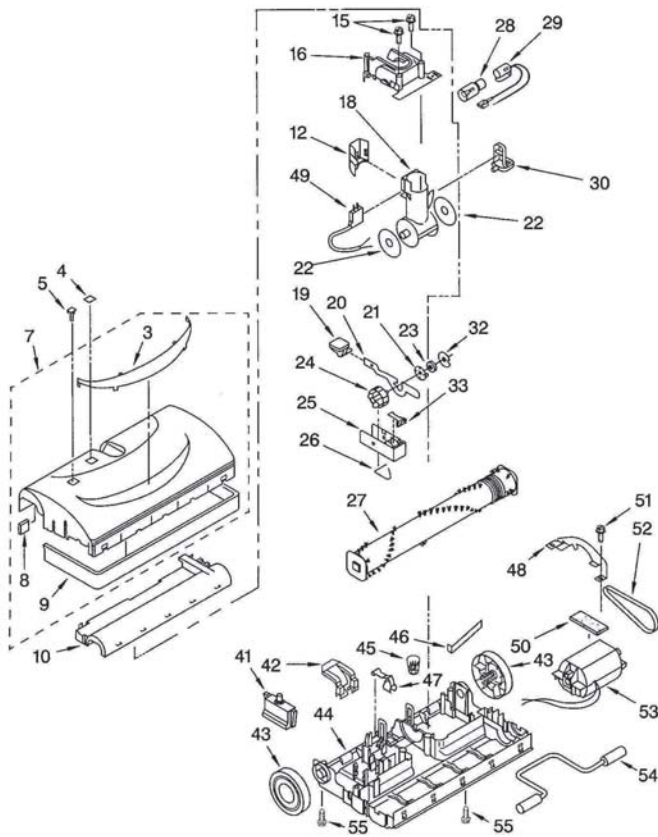

----- Manual continues below -----

EXPLOSION PARTS & LIST

DIAGRAM #	STOCK #	DESCRIPTION	DIAGRAM #	STOCK #	DESCRIPTION
3	EB26003	Window, Cover (Light)	28	EB26028	Light Bulb
4	EB26004	Window, Cover (Height Adj.)	29	EB26029	Socket, Bulb
5	EB26005	Button, Extension	30	EB26030	Foot Pedal
7	EB26007	Floor Nozzle Upper Unit	32	EB26032	Washer, Thrust
8	EB26008	Filter, Intake/Exhaust (2)	33	EB26033	Ratchet Catch
9	EB26009	Guard, Furniture	41	EB26041	Protector, Overload
10	EB26010	Cover, Agitator	42	EB26042	Handle, Release Pedal
12	EB26012	Cover, Plug	43	EB26043	Wheel (Rear)
15	EB26015	Screw	44	EB26044	Floor Nozzle Lower
16	EB26016	Swivel Cap Thermal Unit	45	EB26045	Wire Nut
18	EB26018	Swivel	46	EB26046	Spring, Motor Adj.
19	EB26019	Pad, Foot Pedal	47	EB26047	Lifter
20	EB26020	Indicator, Lever	48	EB26048	Motor Bridge
21	EB26021	Catch Indexing	49	EB26049	Cord and Plug
22	EB26022	Swivel Seal	50	EB26050	Motor Gasket
23	EB26023	Washer (2)	51	EB26051	Screw (2)
24	EB26024	Cam, Indicator	52	EB26052	Belt
25	EB26025	Indicator Block	53	EB26053	Motor
26	EB26026	Spring Assist	54	EB26054	Front Axle Assembly
27	EB26027	Agitator Unit	55	EB26055	Screw (2)