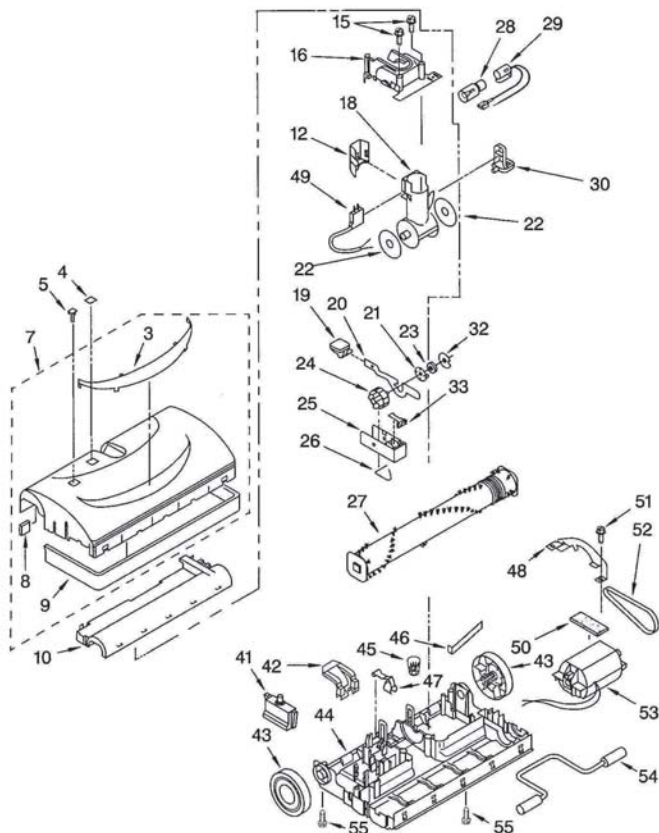

EXPLOSION PARTS & LIST

DIAGRAM #	STOCK #	DESCRIPTION	DIAGRAM #	STOCK #	DESCRIPTION
3	EB26003	Window, Cover (Light)	28	EB26028	Light Bulb
4	EB26004	Window, Cover (Height Adj.)	29	EB26029	Socket, Bulb
5	EB26005	Button, Extension	30	EB26030	Foot Pedal
7	EB26007	Floor Nozzle Upper Unit	32	EB26032	Washer, Thrust
8	EB26008	Filter, Intake/Exhaust (2)	33	EB26033	Ratchet Catch
9	EB26009	Guard, Furniture	41	EB26041	Protector, Overload
10	EB26010	Cover, Agitator	42	EB26042	Handle, Release Pedal
12	EB26012	Cover, Plug	43	EB26043	Wheel (Rear)
15	EB26015	Screw	44	EB26044	Floor Nozzle Lower
16	EB26016	Swivel Cap Thermal Unit	45	EB26045	Wire Nut
18	EB26018	Swivel	46	EB26046	Spring, Motor Adj.
19	EB26019	Pad, Foot Pedal	47	EB26047	Lifter
20	EB26020	Indicator, Lever	48	EB26048	Motor Bridge
21	EB26021	Catch Indexing	49	EB26049	Cord and Plug
22	EB26022	Swivel Seal	50	EB26050	Motor Gasket
23	EB26023	Washer (2)	51	EB26051	Screw (2)
24	EB26024	Cam, Indicator	52	EB26052	Belt
25	EB26025	Indicator Block	53	EB26053	Motor
26	EB26026	Spring Assist	54	EB26054	Front Axle Assembly
27	EB26027	Agitator Unit	55	EB26055	Screw (2)