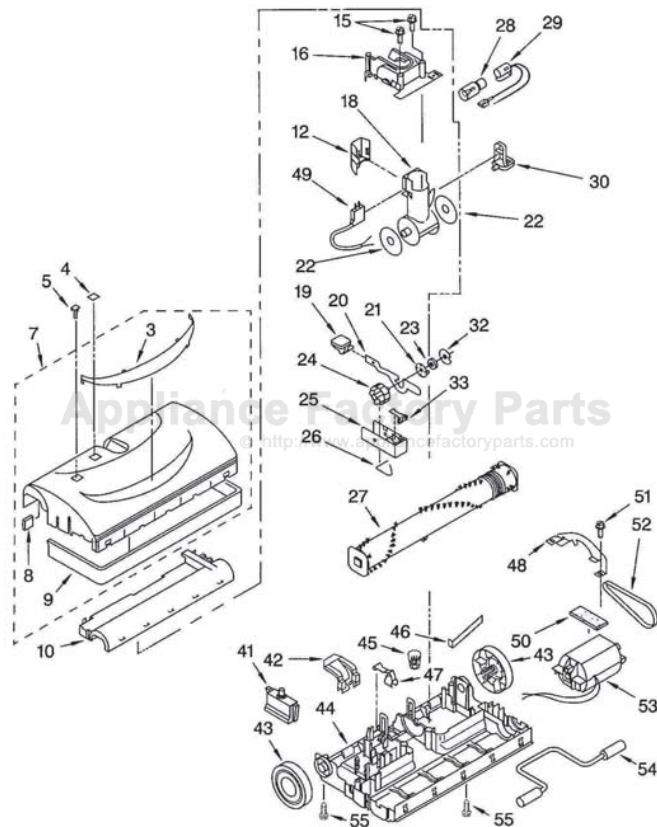

This Owner's Manual is provided and hosted by Appliance Factory Parts.

CENTEC CT16DX Owner's Manual

[Shop genuine replacement parts for CENTEC CT16DX](#)

[Find Your CENTEC Vacuum Cleaner Parts - Select From 14 Models](#)

----- Manual continues below -----

EXPLOSION PARTS & LIST

DIAGRAM #	STOCK #	DESCRIPTION	DIAGRAM #	STOCK #	DESCRIPTION
3	EB26003	Window, Cover (Light)	28	EB26028	Light Bulb
4	EB26004	Window, Cover (Height Adj.)	29	EB26029	Socket, Bulb
5	EB26005	Button, Extension	30	EB26030	Foot Pedal
7	EB26007	Floor Nozzle Upper Unit	32	EB26032	Washer, Thrust
8	EB26008	Filter, Intake/Exhaust (2)	33	EB26033	Ratchet Catch
9	EB26009	Guard, Furniture	41	EB26041	Protector, Overload
10	EB26010	Cover, Agitator	42	EB26042	Handle, Release Pedal
12	EB26012	Cover, Plug	43	EB26043	Wheel (Rear)
15	EB26015	Screw	44	EB26044	Floor Nozzle Lower
16	EB26016	Swivel Cap Thermal Unit	45	EB26045	Wire Nut
18	EB26018	Swivel	46	EB26046	Spring, Motor Adj.
19	EB26019	Pad, Foot Pedal	47	EB26047	Lifter
20	EB26020	Indicator, Lever	48	EB26048	Motor Bridge
21	EB26021	Catch Indexing	49	EB26049	Cord and Plug
22	EB26022	Swivel Seal	50	EB26050	Motor Gasket
23	EB26023	Washer (2)	51	EB26051	Screw (2)
24	EB26024	Cam, Indicator	52	EB26052	Belt
25	EB26025	Indicator Block	53	EB26053	Motor
26	EB26026	Spring Assist	54	EB26054	Front Axle Assembly
27	EB26027	Agitator Unit	55	EB26055	Screw (2)