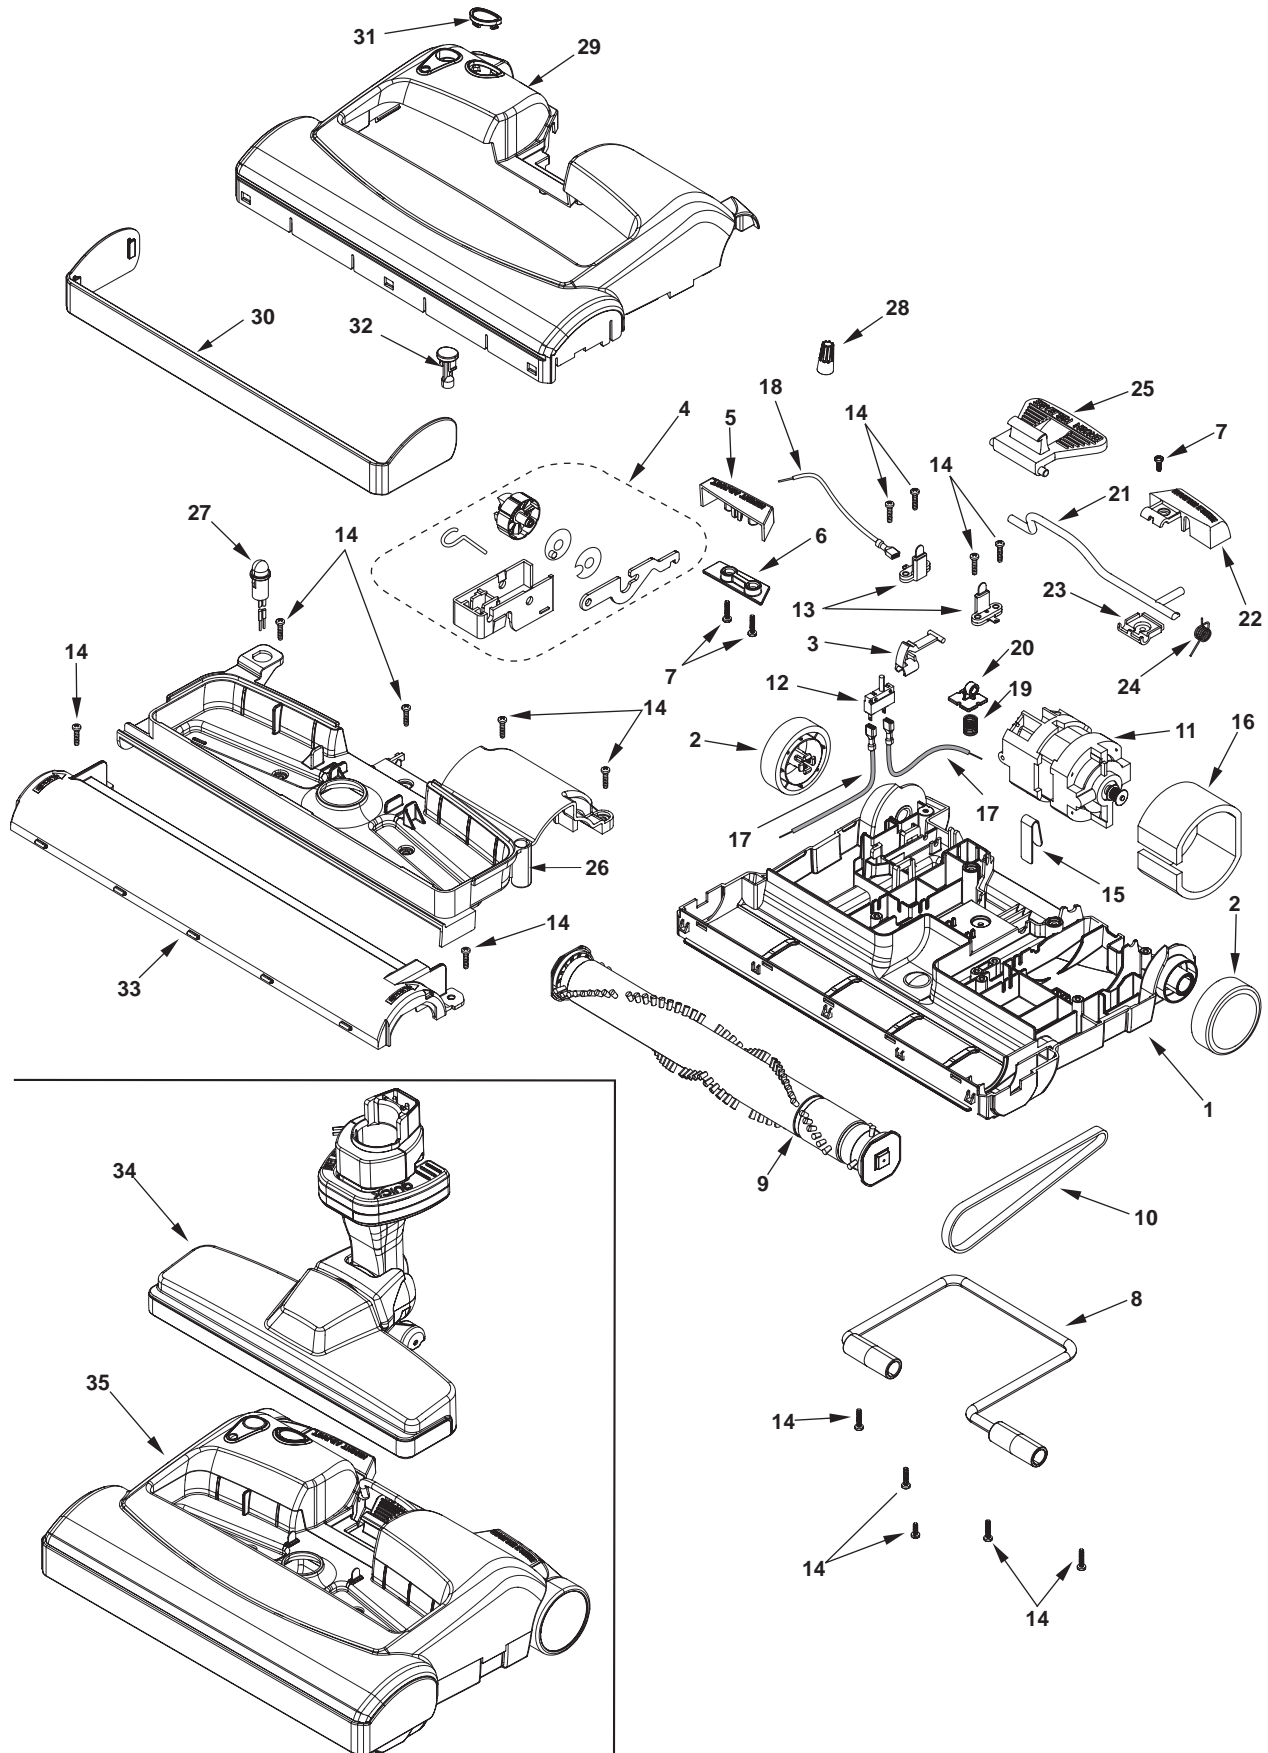

# Cen-Tec CT-24QD Electric Brush Parts Explosion

## ***Cen-Tec CT-24QD Electric Brush Parts Explosion***

<b><u>Illus.</u></b>	<b><u>Part</u></b>	<b><u>Part</u></b>
<b><u>No.</u></b>	<b><u>No.</u></b>	<b><u>Description</u></b>
1	55904	Lower Plate
2	55915	Wheel
3	40438A	Lifter
4	55926	Indicator Block Unit
5	55937	Pedal, Height Adjust
6	55948	Pedal Bottom (Height Adj.)
7	55959	Screw
8	55970	Axle Assembly
9	55981	Agitator Unit
10	55992	Belt
11	56003	Motor
12	56014	Overload Protector
13	56025	Contact Terminal Unit
14	56036	Screw
15	56047	Motor Spring
16	56058	Motor Gasket
17	56069	Lead Wire
18	56080	Lead Wire
19	56091	Spring, Protector
20	56102	Handle Protector
21	56113	Lock, Handle Release
22	56124	Pedal, Handle Release
23	56135	Pedal Fitting, Handle Release
24	56146	Spring, Handle Release
25	56157	Pedal, Brush Release
26	56168	Agitator Cover
27	56179	Bulb Unit (Belt Reset)
28	56190	Wire Connector
29	56201	Nozzle Housing
30	56212	Furniture Guard
31	56223	Window (Height Adjust)
32	56234	Button, Belt Reset
33	56245	Agitator Cover
34	56256	Floor Nozzle Assembly**
35	56267	Electric Brush Assembly**

# Cen-Tec CT-24QD Floor Nozzle Parts Explosion

## ***Cen-Tec CT-24QD Floor Nozzle Parts Explosion***

<b>Illus.</b>	<b>Part</b>	<b>Part</b>
<b><u>No.</u></b>	<b><u>No.</u></b>	<b><u>Description</u></b>
1	56278	Nozzle Brush Unit
2	56289	Contact Base Unit
3	56300	Suction Inlet
4	56311	Screw
5	56322	Nozzle Support
6	56333	Connection Cord, Swivel
7	56344	Wire Cover, Front
8	56355	Screw
9	56366	Lever, Quick Release
10	56377	Foot Pedal Lower
11	56388	Pedal Spring
12	56399	Foot Pedal Upper
13	56410	Rear Cover
14	56421	Front Cover
15	56432	Screw
16	56443	Swivel Cap, Floor Nozzle
17	56454	Supporter, Swivel Cap
18	56465	Floor Nozzle Upper
19	56476	Floor Nozzle Bump