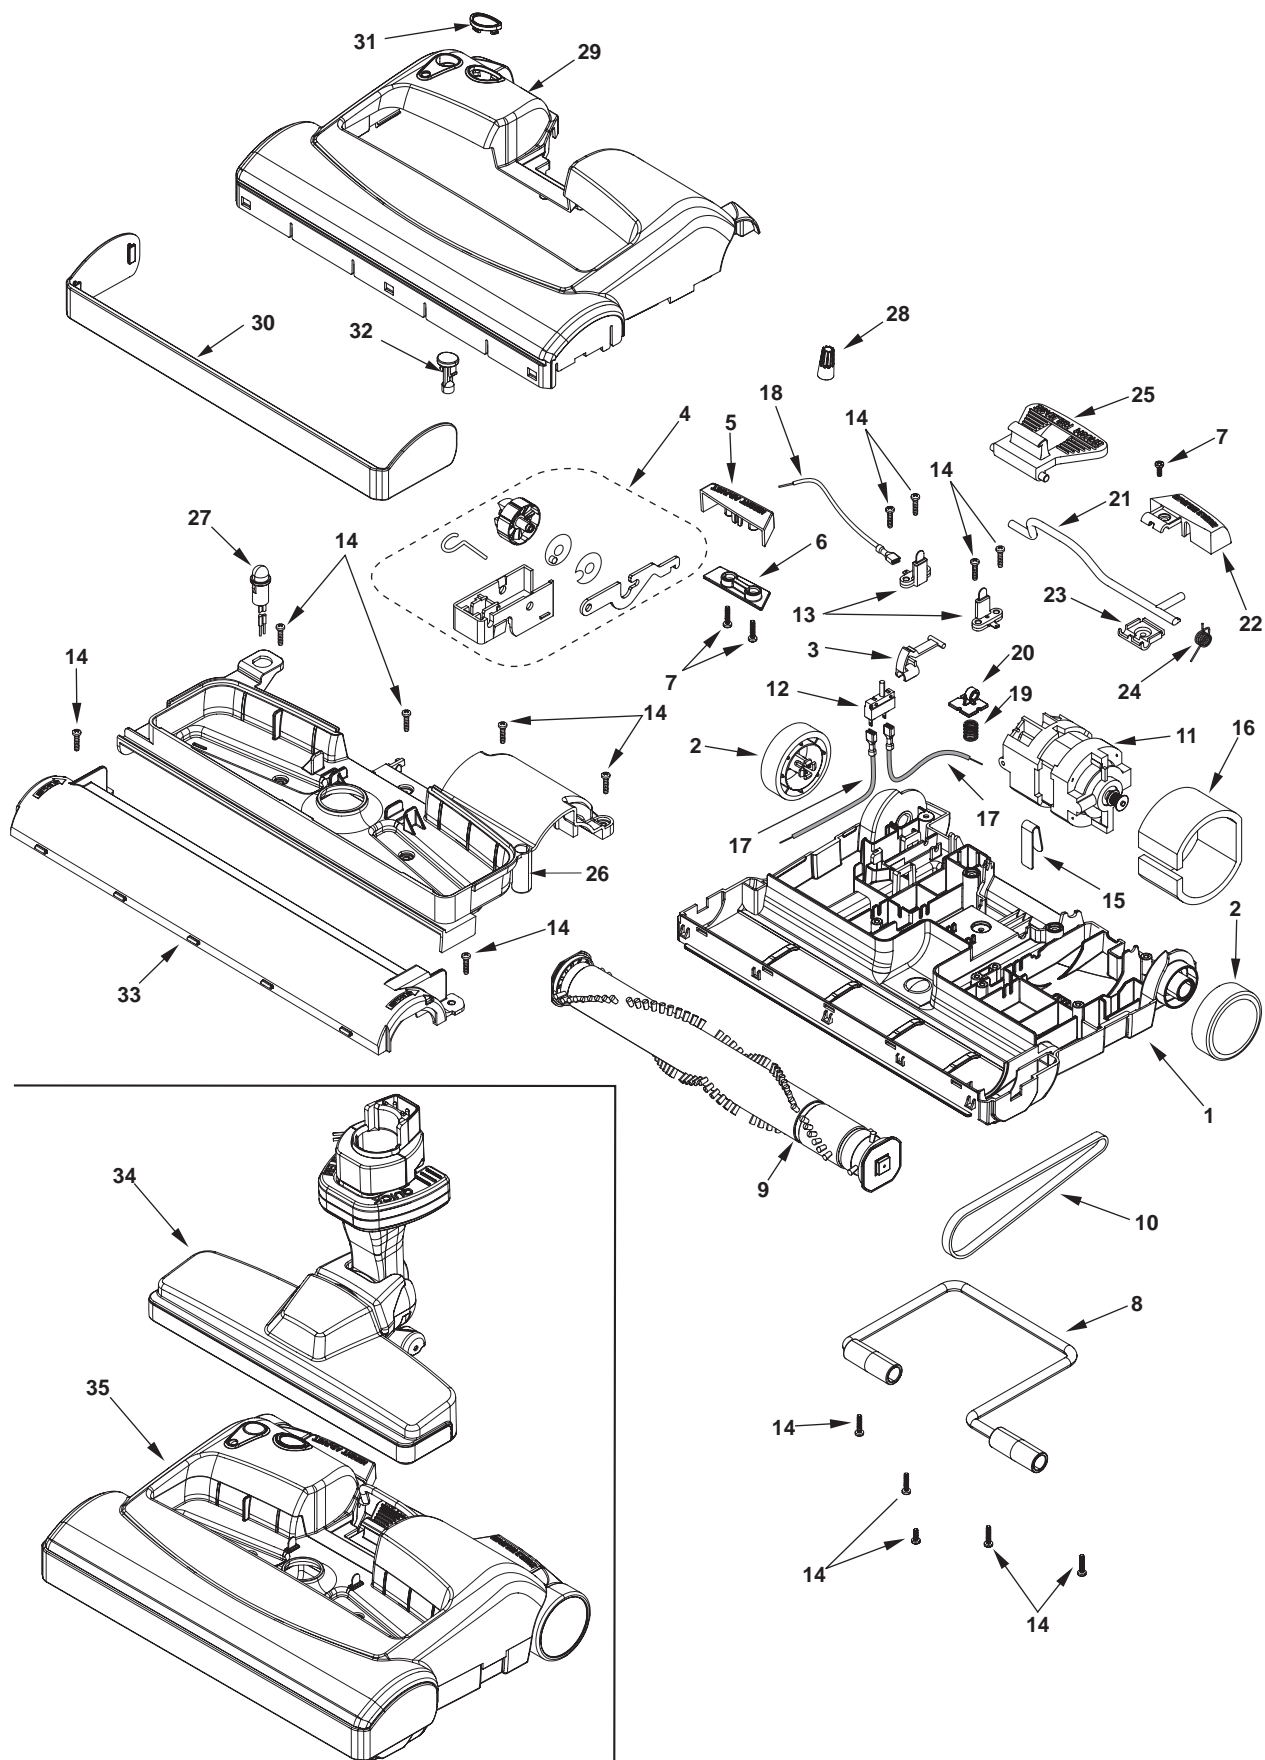

# Cen-Tec CT-24QD Electric Brush Parts Explosion

## ***Cen-Tec CT-24QD Electric Brush Parts Explosion***

<b><u>Illus.</u></b>	<b><u>Part</u></b>	<b><u>Part</u></b>
<b><u>No.</u></b>	<b><u>No.</u></b>	<b><u>Description</u></b>
1	55904	Lower Plate
2	55915	Wheel
3	40438A	Lifter
4	55926	Indicator Block Unit
5	55937	Pedal, Height Adjust
6	55948	Pedal Bottom (Height Adj.)
7	55959	Screw
8	55970	Axle Assembly
9	55981	Agitator Unit
10	55992	Belt
11	56003	Motor
12	56014	Overload Protector
13	56025	Contact Terminal Unit
14	56036	Screw
15	56047	Motor Spring
16	56058	Motor Gasket
17	56069	Lead Wire
18	56080	Lead Wire
19	56091	Spring, Protector
20	56102	Handle Protector
21	56113	Lock, Handle Release
22	56124	Pedal, Handle Release
23	56135	Pedal Fitting, Handle Release
24	56146	Spring, Handle Release
25	56157	Pedal, Brush Release
26	56168	Agitator Cover
27	56179	Bulb Unit (Belt Reset)
28	56190	Wire Connector
29	56201	Nozzle Housing
30	56212	Furniture Guard
31	56223	Window (Height Adjust)
32	56234	Button, Belt Reset
33	56245	Agitator Cover
34	56256	Floor Nozzle Assembly**
35	56267	Electric Brush Assembly**

## ***Cen-Tec CT-24QD Floor Nozzle Parts Explosion***

<b>Illus.</b>	<b>Part</b>	<b>Part</b>
<b><u>No.</u></b>	<b><u>No.</u></b>	<b><u>Description</u></b>
1	56278	Nozzle Brush Unit
2	56289	Contact Base Unit
3	56300	Suction Inlet
4	56311	Screw
5	56322	Nozzle Support
6	56333	Connection Cord, Swivel
7	56344	Wire Cover, Front
8	56355	Screw
9	56366	Lever, Quick Release
10	56377	Foot Pedal Lower
11	56388	Pedal Spring
12	56399	Foot Pedal Upper
13	56410	Rear Cover
14	56421	Front Cover
15	56432	Screw
16	56443	Swivel Cap, Floor Nozzle
17	56454	Supporter, Swivel Cap
18	56465	Floor Nozzle Upper
19	56476	Floor Nozzle Bump