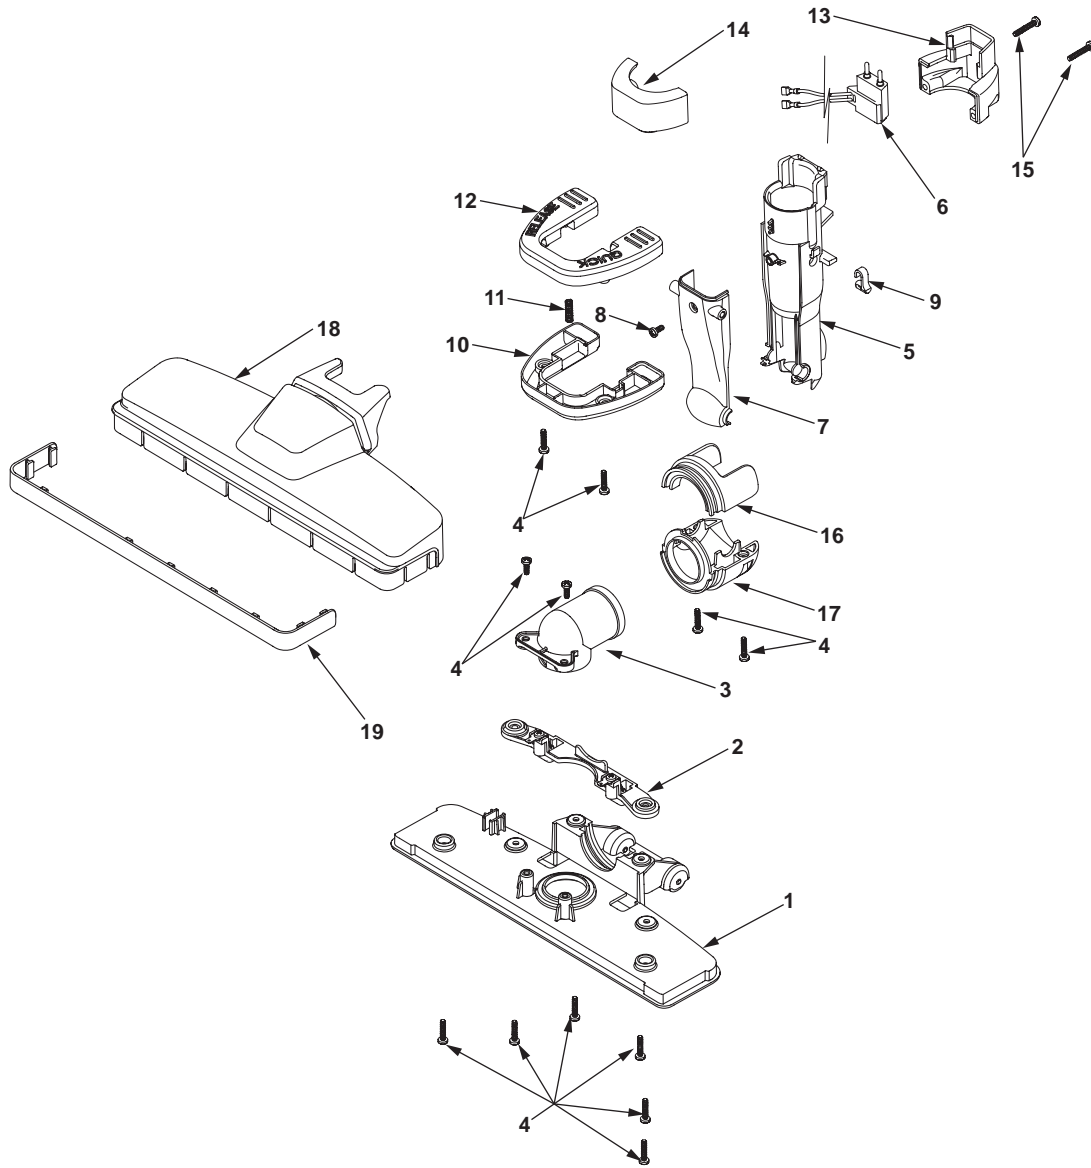

# Cen-Tec CT-24QD Electric Brush Parts Explosion

## ***Cen-Tec CT-24QD Electric Brush Parts Explosion***

<b><u>Illus.</u></b>	<b><u>Part</u></b>	<b><u>Part</u></b>
<b><u>No.</u></b>	<b><u>No.</u></b>	<b><u>Description</u></b>
1	55904	Lower Plate
2	55915	Wheel
3	40438A	Lifter
4	55926	Indicator Block Unit
5	55937	Pedal, Height Adjust
6	55948	Pedal Bottom (Height Adj.)
7	55959	Screw
8	55970	Axle Assembly
9	55981	Agitator Unit
10	55992	Belt
11	56003	Motor
12	56014	Overload Protector
13	56025	Contact Terminal Unit
14	56036	Screw
15	56047	Motor Spring
16	56058	Motor Gasket
17	56069	Lead Wire
18	56080	Lead Wire
19	56091	Spring, Protector
20	56102	Handle Protector
21	56113	Lock, Handle Release
22	56124	Pedal, Handle Release
23	56135	Pedal Fitting, Handle Release
24	56146	Spring, Handle Release
25	56157	Pedal, Brush Release
26	56168	Agitator Cover
27	56179	Bulb Unit (Belt Reset)
28	56190	Wire Connector
29	56201	Nozzle Housing
30	56212	Furniture Guard
31	56223	Window (Height Adjust)
32	56234	Button, Belt Reset
33	56245	Agitator Cover
34	56256	Floor Nozzle Assembly**
35	56267	Electric Brush Assembly**

## ***Cen-Tec CT-24QD Floor Nozzle Parts Explosion***

<b>Illus.</b>	<b>Part</b>	<b>Part</b>
<b><u>No.</u></b>	<b><u>No.</u></b>	<b><u>Description</u></b>
1	56278	Nozzle Brush Unit
2	56289	Contact Base Unit
3	56300	Suction Inlet
4	56311	Screw
5	56322	Nozzle Support
6	56333	Connection Cord, Swivel
7	56344	Wire Cover, Front
8	56355	Screw
9	56366	Lever, Quick Release
10	56377	Foot Pedal Lower
11	56388	Pedal Spring
12	56399	Foot Pedal Upper
13	56410	Rear Cover
14	56421	Front Cover
15	56432	Screw
16	56443	Swivel Cap, Floor Nozzle
17	56454	Supporter, Swivel Cap
18	56465	Floor Nozzle Upper
19	56476	Floor Nozzle Bump