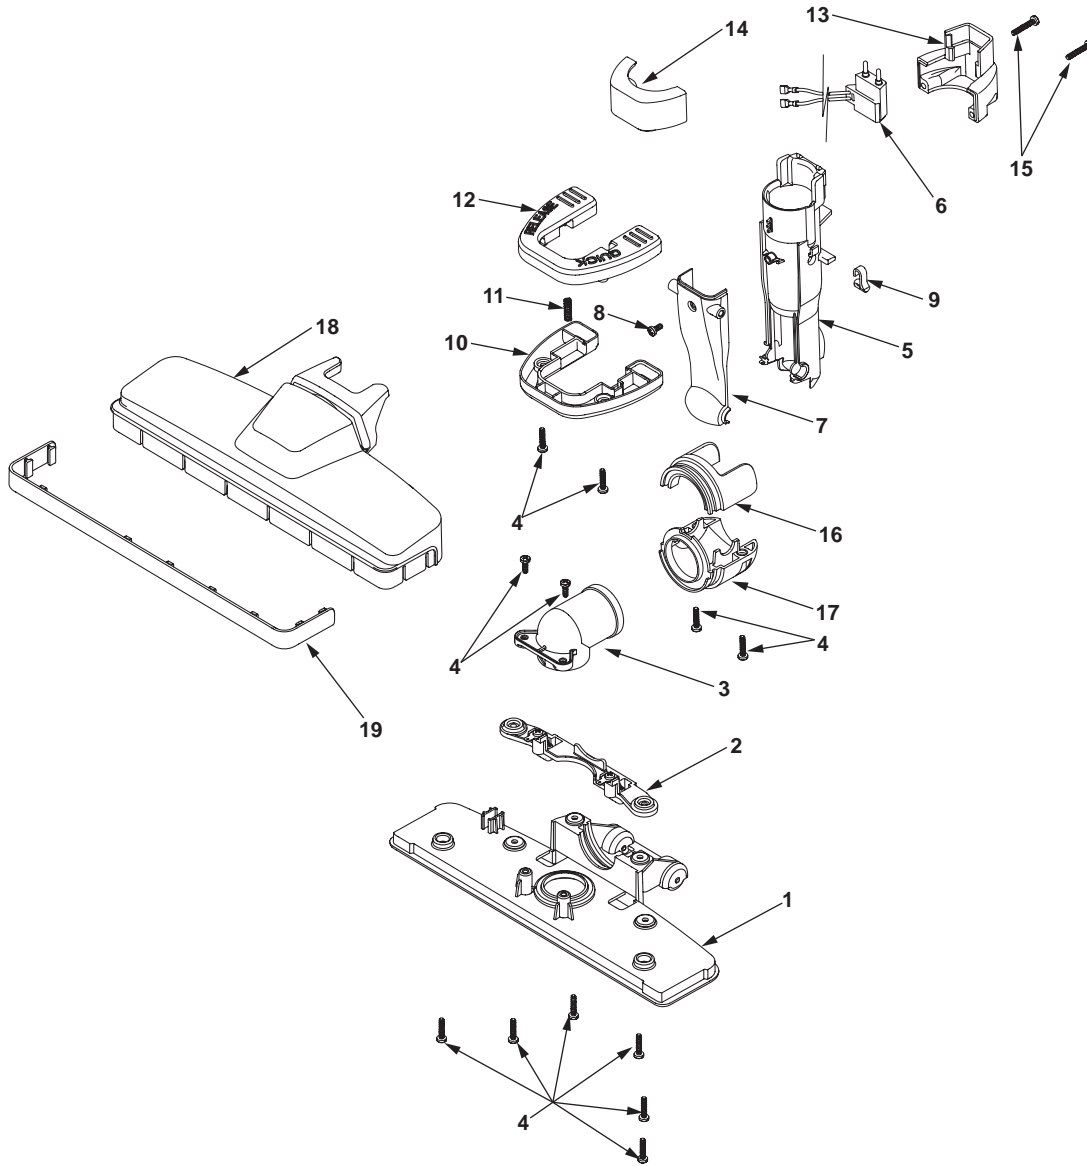

# Cen-Tec CT-24QD Electric Brush Parts Explosion

## ***Cen-Tec CT-24QD Electric Brush Parts Explosion***

<b><u>Illus.</u></b>	<b><u>Part</u></b>	<b><u>Part</u></b>
<b><u>No.</u></b>	<b><u>No.</u></b>	<b><u>Description</u></b>
1	55904	Lower Plate
2	55915	Wheel
3	40438A	Lifter
4	55926	Indicator Block Unit
5	55937	Pedal, Height Adjust
6	55948	Pedal Bottom (Height Adj.)
7	55959	Screw
8	55970	Axle Assembly
9	55981	Agitator Unit
10	55992	Belt
11	56003	Motor
12	56014	Overload Protector
13	56025	Contact Terminal Unit
14	56036	Screw
15	56047	Motor Spring
16	56058	Motor Gasket
17	56069	Lead Wire
18	56080	Lead Wire
19	56091	Spring, Protector
20	56102	Handle Protector
21	56113	Lock, Handle Release
22	56124	Pedal, Handle Release
23	56135	Pedal Fitting, Handle Release
24	56146	Spring, Handle Release
25	56157	Pedal, Brush Release
26	56168	Agitator Cover
27	56179	Bulb Unit (Belt Reset)
28	56190	Wire Connector
29	56201	Nozzle Housing
30	56212	Furniture Guard
31	56223	Window (Height Adjust)
32	56234	Button, Belt Reset
33	56245	Agitator Cover
34	56256	Floor Nozzle Assembly**
35	56267	Electric Brush Assembly**

# Cen-Tec CT-24QD Floor Nozzle Parts Explosion

## ***Cen-Tec CT-24QD Floor Nozzle Parts Explosion***

<b>Illus.</b>	<b>Part</b>	<b>Part</b>
<b><u>No.</u></b>	<b><u>No.</u></b>	<b><u>Description</u></b>
1	56278	Nozzle Brush Unit
2	56289	Contact Base Unit
3	56300	Suction Inlet
4	56311	Screw
5	56322	Nozzle Support
6	56333	Connection Cord, Swivel
7	56344	Wire Cover, Front
8	56355	Screw
9	56366	Lever, Quick Release
10	56377	Foot Pedal Lower
11	56388	Pedal Spring
12	56399	Foot Pedal Upper
13	56410	Rear Cover
14	56421	Front Cover
15	56432	Screw
16	56443	Swivel Cap, Floor Nozzle
17	56454	Supporter, Swivel Cap
18	56465	Floor Nozzle Upper
19	56476	Floor Nozzle Bump