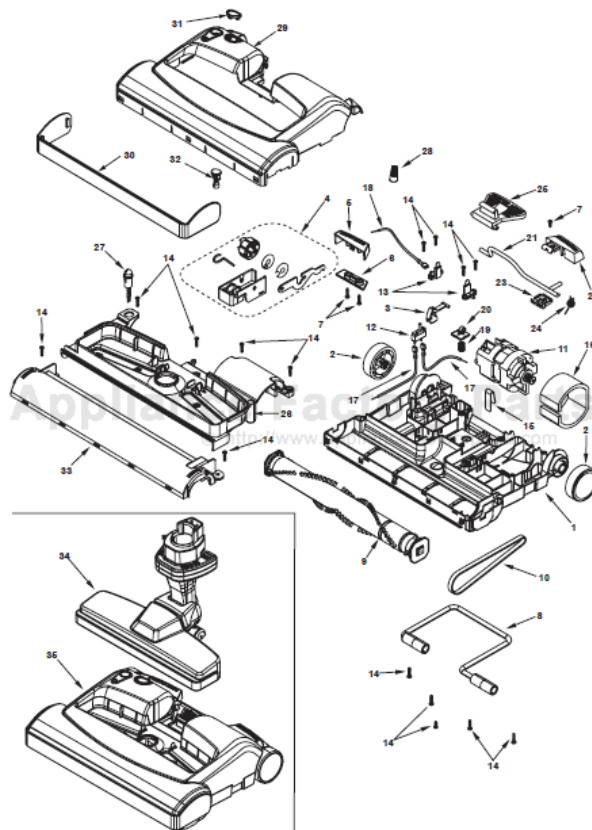

# CENTEC CT24QD Owner's Manual

[Shop genuine replacement parts for CENTEC CT24QD](#)

[Find Your CENTEC Vacuum Cleaner Parts - Select From 14 Models](#)

----- Manual continues below -----

# Cen-Tec CT-24QD Electric Brush Parts Explosion

## ***Cen-Tec CT-24QD Electric Brush Parts Explosion***

<b><u>Illus.</u></b>	<b><u>Part</u></b>	<b><u>Part</u></b>
<b><u>No.</u></b>	<b><u>No.</u></b>	<b><u>Description</u></b>
1	55904	Lower Plate
2	55915	Wheel
3	40438A	Lifter
4	55926	Indicator Block Unit
5	55937	Pedal, Height Adjust
6	55948	Pedal Bottom (Height Adj.)
7	55959	Screw
8	55970	Axle Assembly
9	55981	Agitator Unit
10	55992	Belt
11	56003	Motor
12	56014	Overload Protector
13	56025	Contact Terminal Unit
14	56036	Screw
15	56047	Motor Spring
16	56058	Motor Gasket
17	56069	Lead Wire
18	56080	Lead Wire
19	56091	Spring, Protector
20	56102	Handle Protector
21	56113	Lock, Handle Release
22	56124	Pedal, Handle Release
23	56135	Pedal Fitting, Handle Release
24	56146	Spring, Handle Release
25	56157	Pedal, Brush Release
26	56168	Agitator Cover
27	56179	Bulb Unit (Belt Reset)
28	56190	Wire Connector
29	56201	Nozzle Housing
30	56212	Furniture Guard
31	56223	Window (Height Adjust)
32	56234	Button, Belt Reset
33	56245	Agitator Cover
34	56256	Floor Nozzle Assembly**
35	56267	Electric Brush Assembly**

## ***Cen-Tec CT-24QD Floor Nozzle Parts Explosion***

<b>Illus.</b>	<b>Part</b>	<b>Part</b>
<b><u>No.</u></b>	<b><u>No.</u></b>	<b><u>Description</u></b>
1	56278	Nozzle Brush Unit
2	56289	Contact Base Unit
3	56300	Suction Inlet
4	56311	Screw
5	56322	Nozzle Support
6	56333	Connection Cord, Swivel
7	56344	Wire Cover, Front
8	56355	Screw
9	56366	Lever, Quick Release
10	56377	Foot Pedal Lower
11	56388	Pedal Spring
12	56399	Foot Pedal Upper
13	56410	Rear Cover
14	56421	Front Cover
15	56432	Screw
16	56443	Swivel Cap, Floor Nozzle
17	56454	Supporter, Swivel Cap
18	56465	Floor Nozzle Upper
19	56476	Floor Nozzle Bump