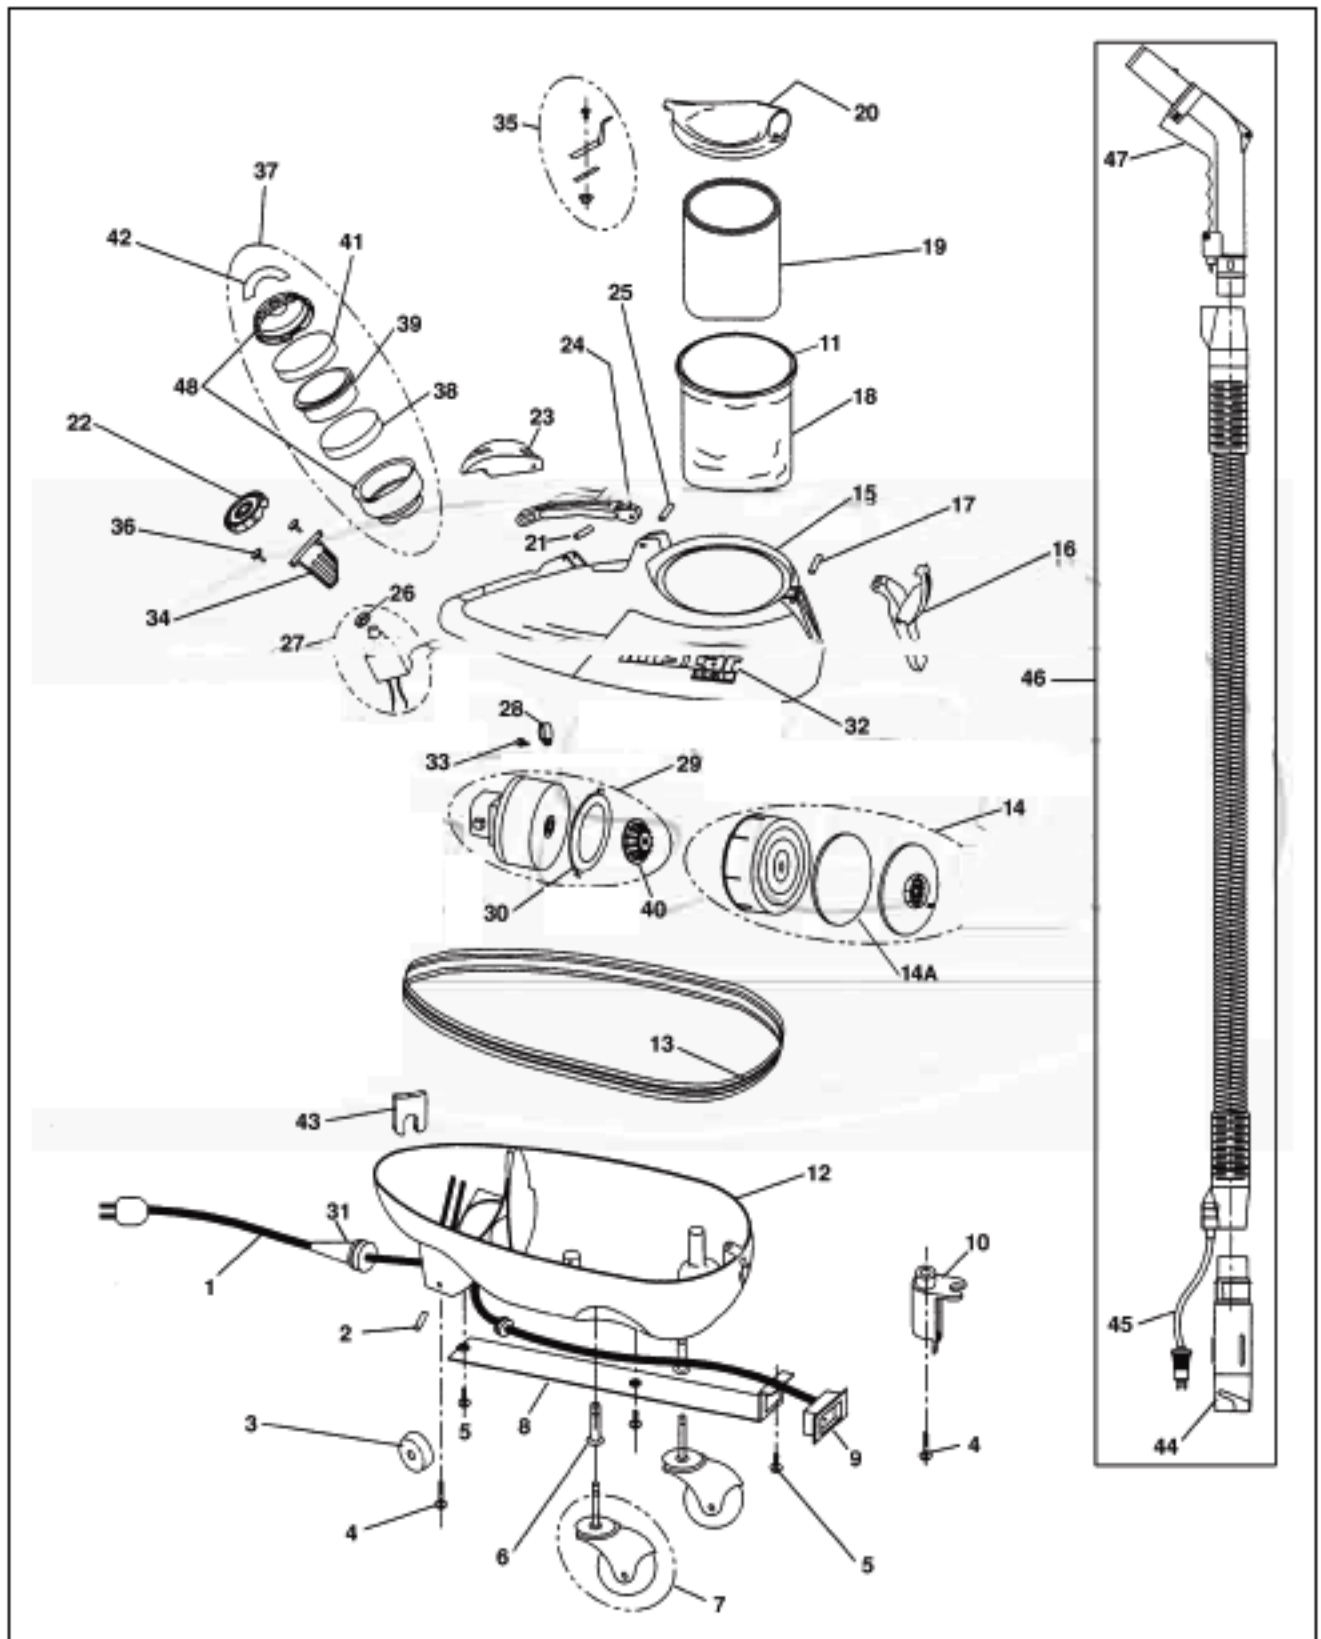

COMPACT/ TRI STAR Original & Replacement

Models 2-51, 2-54, 2-101, 2-102

Original & Replacement **COMPACT/ TRI STAR**

Models Using Power Nozzles, 2-51, 2-54, 2-101, 2-102

KEY	PART NO.	DESCRIPTION	KEY	PART NO.	DESCRIPTION
1	CO-1467	Cord With Grommet - Power 30'	25	CO-0439	Pin - Handle Hinge
1	ER-3001	Cord With Grommet - Power 30'	26	CO-0443	Nut - Hex Jam
2	CO-0756	Axle - Wheel	27	CO-70042	Switch - On/Off
3	CO-0759	Wheel - Rear	27	FA-3400	Switch - Step on 15" Leads
4	CO-0620	Screw - Housing		CO-1329	Switch - High-Low 3 Wire
5	CO-1177	Screw - External Plate		NLA	Switch - High-Low 4 Wire
6	CO-0973	Sleeve - Caster	28	CO-1091	Clamp
7	CO-0997	Caster - Stem	29	CO-1419	Motor Ass'y, 2 Stage W/Thermostat
7	NLA	Caster - Threaded	29	L-116311-01	Motor Ass'y, 2 Stage
8	CO-12388**	Plate - External Cover	29	NLA	Motor - 2 Speed - 3 Wire
9	CO-1330	Connector Ass'y	30	CO-0609	Mount - Motor
10	CO-1435	Clamp Ass'y	31	CO-1158	Strain Relief
11	NLA	Gasket - Dust Bag	32	CO-9228	Name Plate Tristar With
12	CO-1428**	Housing Ass'y Lower (Black)		CO-1229**	High Center Post Plastic
13	CO-1263	Bumper - Housing		CO-9887	Name Plate Ass'y Metal
14	CO-0770	Filter Dome Top Complete			Name Plate, With Low Center Post Plastic
14	COR-1800	Filter, Dome Top Complete	33	CO-70002	Screw
14A	COR-1801	Foam Filter Insert	34	CO-1433	Filter Basket
14	COR-1805	Micron Filtration Ass'y Dome Top	35	CO-1313	Cord Winder
15	CO-1399**	Housing Ass'y - Upper	36	CO-70003	Pop Rivet
16	CO-0648	Lid Lock Ass'y		NLA	Filter, Ultra 1000
17	CO-0225	Pin - Lid Lock Hinge	37	CO-1768	Ultra Filter Ass'y 2000
18	CO-0218	Bag - Cloth Dust	38	CO-1766	Foam Insert Filter For Ultra
18	COR-1225	Cloth Bag	39	CO-1735	Paper Insert Filter For Ultra
19	CO-691	Bag - Paper Dust 3 Pk	40	CO-1463	Filter Screen For Motor Inlet
19	COR-1405	Paper Bag 5 Pk	41	CO-1767	Carbon Insert Filter For Ultra
19	COR-1450	Paper Bag, Microfiltration 12 Pk	42	CO-70033	Label For Ultra Filter
19	CO-693	Bag - Paper Dust 12 Pk	43	CO-70017	Retainer, Power Cord
19	COR-1412	Paper Bag 12 Pk	44	CO-70024	Swivel Ass'y
20	CO-1346**	Lid Ass'y	45	CO-1440	Machine End Pigtail 16"
21	CO-0439	Pin - Handle Rear	46	CO-1450	Electric Hose Complete With Pistol Grip
22	NLA*	Exhaust Cap, Metal		COR-4015	Electric Hose Complete
22	CO-1126	Filter - Exhaust Ass'y Black			With Gas Pump Grip
22	COR-1820	Filter - Exhaust Ass'y Black		COR-4010	Electric Hose Complete With
22	NLA	Filter - Exhaust Ass'y Gold			Curved Metal Wand With Two Pigtails
23	CO-0474	Pedal - Switch Hook	47	CO-1416	Pistol Grip
24	CO-0605	Handle	48	CO-70032	Housing For Ultra Filter

Items Not Illustrated

CO-70063 Backplate

* WHEN UPDATING 1000 FILTER TO THE 2000 STYLE, RIVET CO-70063 BACKPLATE TO MACHINES EXHAUST PORT WITH THE FLAT SIDE OF THE CUTOUT POSITIONED AT 12 O'CLOCK.
** WARRANTY REPLACEMENT ONLY

NLA = NO LONGER AVAILABLE