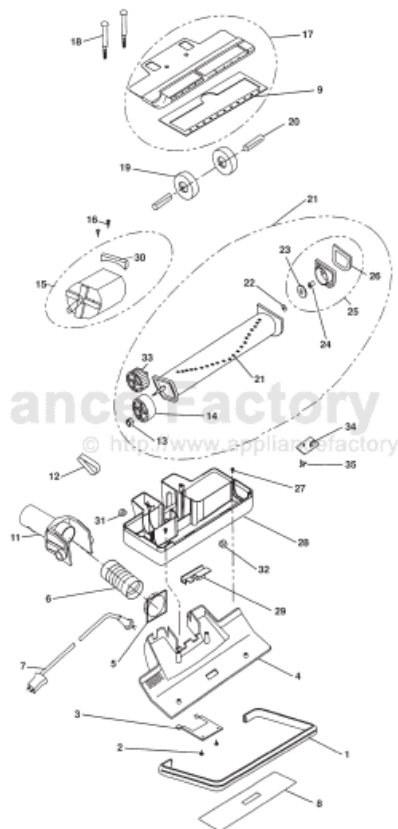

[Find Your Compact Vacuum Cleaner Parts - Select From 11 Models](#)

----- Manual continues below part list -----