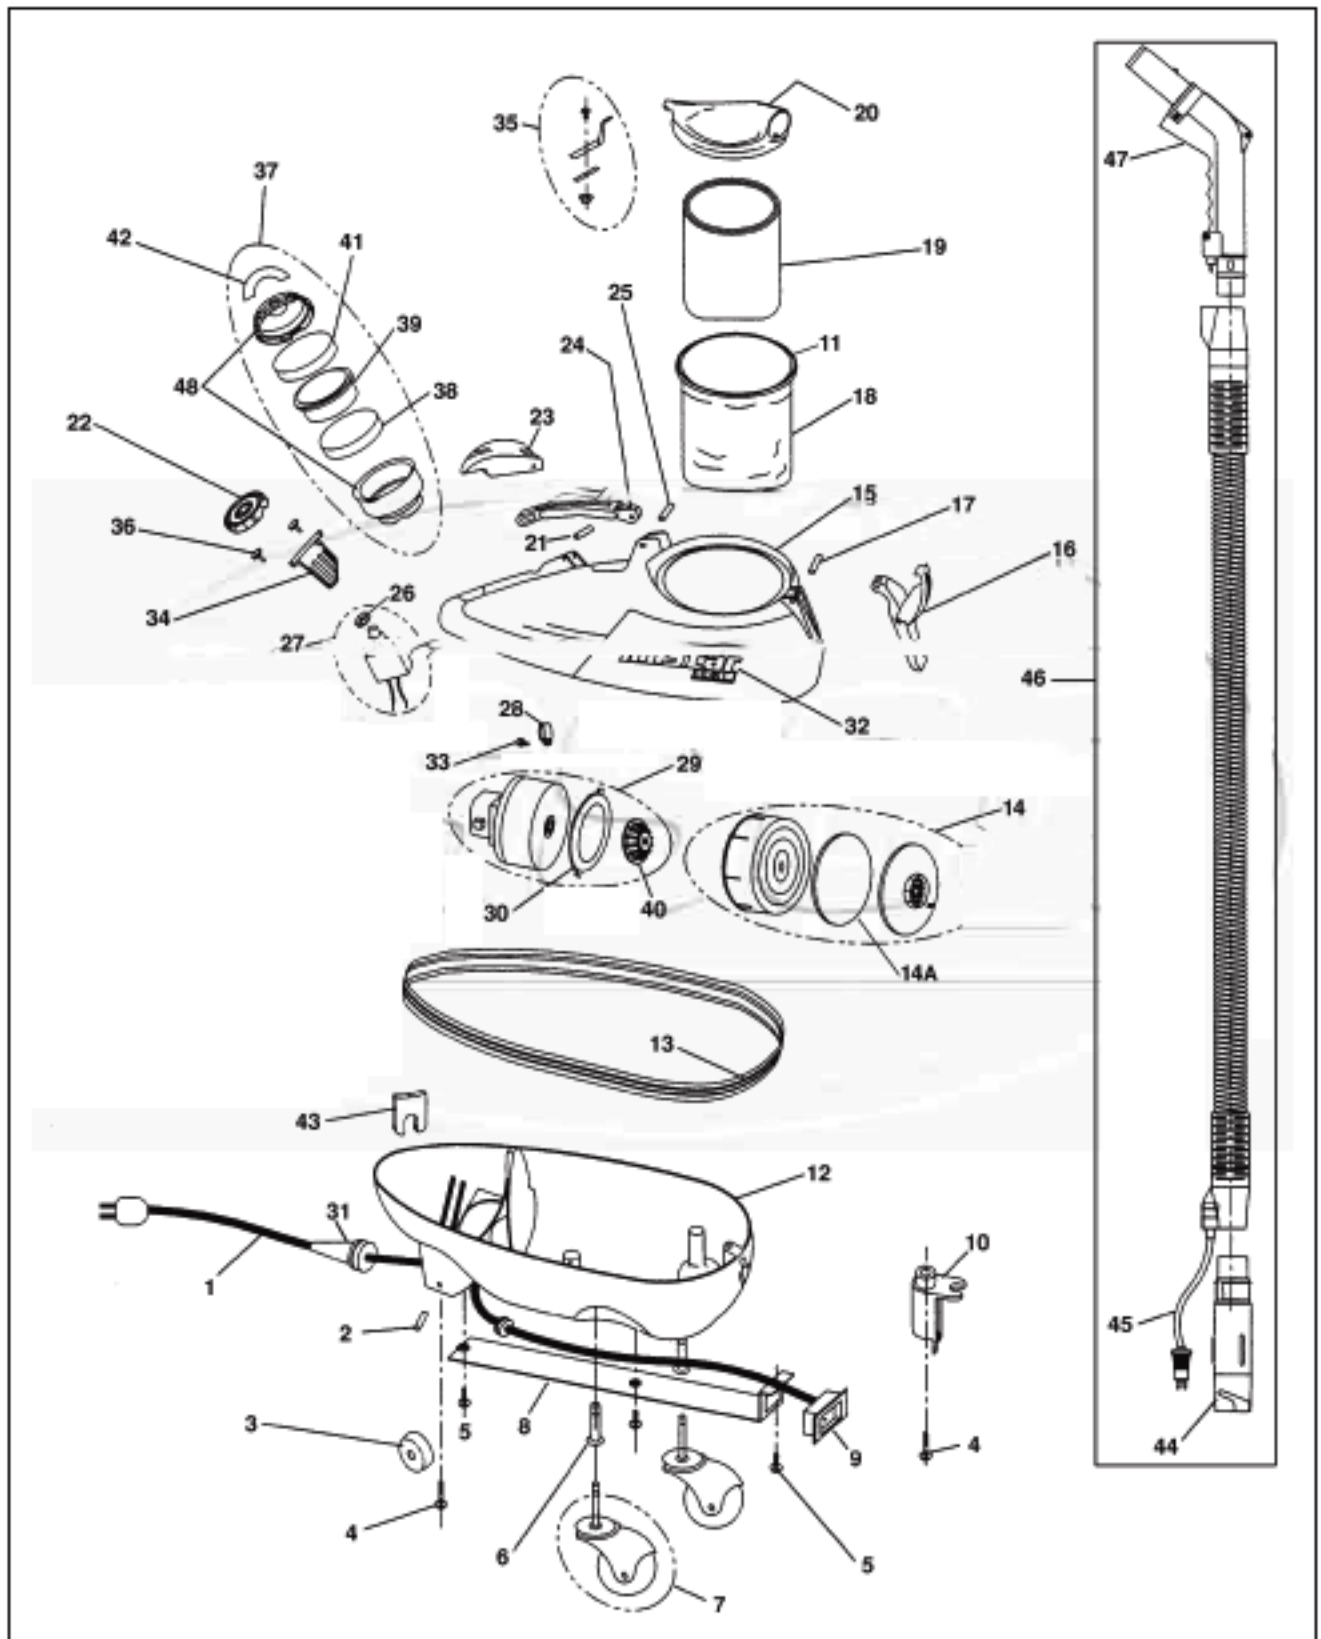

COMPACT/ TRI STAR Original & Replacement

Models 2-51, 2-54, 2-101, 2-102

Original & Replacement **COMPACT/ TRI STAR** Models Using Power Nozzles, 2-51, 2-54, 2-101, 2-102

KEY	PART NO.	DESCRIPTION	KEY	PART NO.	DESCRIPTION
1	CO-1467	Cord With Grommet - Power 30'	25	CO-0439	Pin - Handle Hinge
1	ER-3001	Cord With Grommet - Power 30'	26	CO-0443	Nut - Hex Jam
2	CO-0756	Axle - Wheel	27	CO-70042	Switch - On/Off
3	CO-0759	Wheel - Rear	27	FA-3400	Switch - Step on 15" Leads
4	CO-0620	Screw - Housing		CO-1329	Switch - High-Low 3 Wire
5	CO-1177	Screw - External Plate		NLA	Switch - High-Low 4 Wire
6	CO-0973	Sleeve - Caster	28	CO-1091	Clamp
7	CO-0997	Caster - Stem	29	CO-1419	Motor Ass'y, 2 Stage W/Thermostat
7	NLA	Caster - Threaded	29	L-116311-01	Motor Ass'y, 2 Stage
8	CO-12388**	Plate - External Cover	29	NLA	Motor - 2 Speed - 3 Wire
9	CO-1330	Connector Ass'y	30	CO-0609	Mount - Motor
10	CO-1435	Clamp Ass'y	31	CO-1158	Strain Relief
11	NLA	Gasket - Dust Bag	32	CO-9228	Name Plate Tristar With
12	CO-1428**	Housing Ass'y Lower (Black)		CO-1229**	High Center Post Plastic
13	CO-1263	Bumper - Housing		CO-9887	Name Plate Ass'y Metal
14	CO-0770	Filter Dome Top Complete		CO-9887	Name Plate, With Low Center Post Plastic
14	COR-1800	Filter, Dome Top Complete	33	CO-70002	Screw
14A	COR-1801	Foam Filter Insert	34	CO-1433	Filter Basket
14	COR-1805	Micron Filtration Ass'y Dome Top	35	CO-1313	Cord Winder
15	CO-1399**	Housing Ass'y - Upper	36	CO-70003	Pop Rivet
16	CO-0648	Lid Lock Ass'y		NLA	Filter, Ultra 1000
17	CO-0225	Pin - Lid Lock Hinge	37	CO-1768	Ultra Filter Ass'y 2000
18	CO-0218	Bag - Cloth Dust	38	CO-1766	Foam Insert Filter For Ultra
18	COR-1225	Cloth Bag	39	CO-1735	Paper Insert Filter For Ultra
19	CO-691	Bag - Paper Dust 3 Pk	40	CO-1463	Filter Screen For Motor Inlet
19	COR-1405	Paper Bag 5 Pk	41	CO-1767	Carbon Insert Filter For Ultra
19	COR-1450	Paper Bag, Microfiltration 12 Pk	42	CO-70033	Label For Ultra Filter
19	CO-693	Bag - Paper Dust 12 Pk	43	CO-70017	Retainer, Power Cord
19	COR-1412	Paper Bag 12 Pk	44	CO-70024	Swivel Ass'y
20	CO-1346**	Lid Ass'y	45	CO-1440	Machine End Pigtail 16"
21	CO-0439	Pin - Handle Rear	46	CO-1450	Electric Hose Complete With Pistol Grip
22	NLA*	Exhaust Cap, Metal		COR-4015	Electric Hose Complete
22	CO-1126	Filter - Exhaust Ass'y Black			With Gas Pump Grip
22	COR-1820	Filter - Exhaust Ass'y Black		COR-4010	Electric Hose Complete With
22	NLA	Filter - Exhaust Ass'y Gold			Curved Metal Wand With Two Pigtails
23	CO-0474	Pedal - Switch Hook	47	CO-1416	Pistol Grip
24	CO-0605	Handle	48	CO-70032	Housing For Ultra Filter

Items Not Illustrated

CO-70063 Backplate

* WHEN UPDATING 1000 FILTER TO THE 2000 STYLE, RIVET CO-70063 BACKPLATE TO MACHINES EXHAUST PORT WITH THE FLAT SIDE OF THE CUTOUT POSITIONED AT 12 O'CLOCK.
** WARRANTY REPLACEMENT ONLY

NLA = NO LONGER AVAILABLE