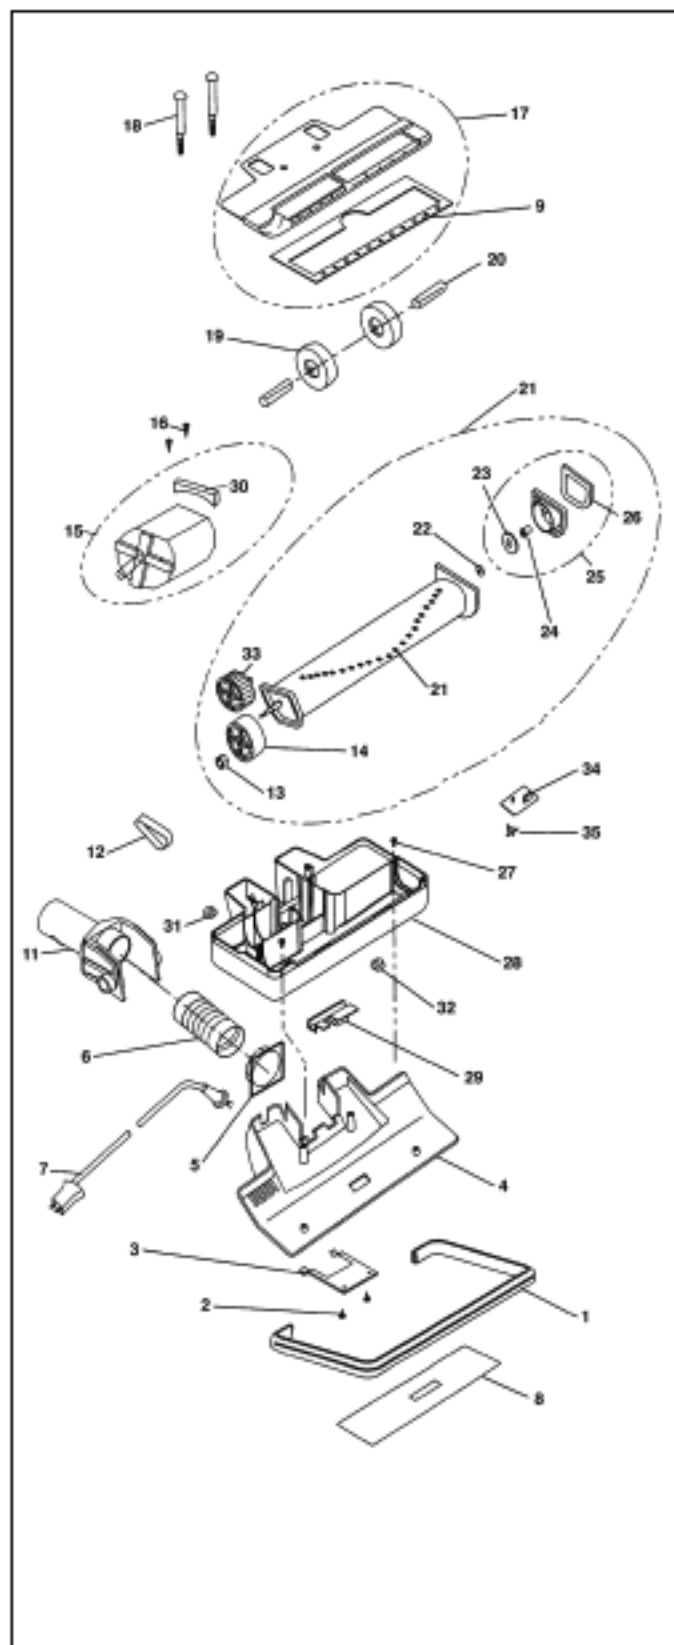

* Converts old housing to new.
Includes housing, belt, bumper,
power nozzle cord, circuit board
& hardware.