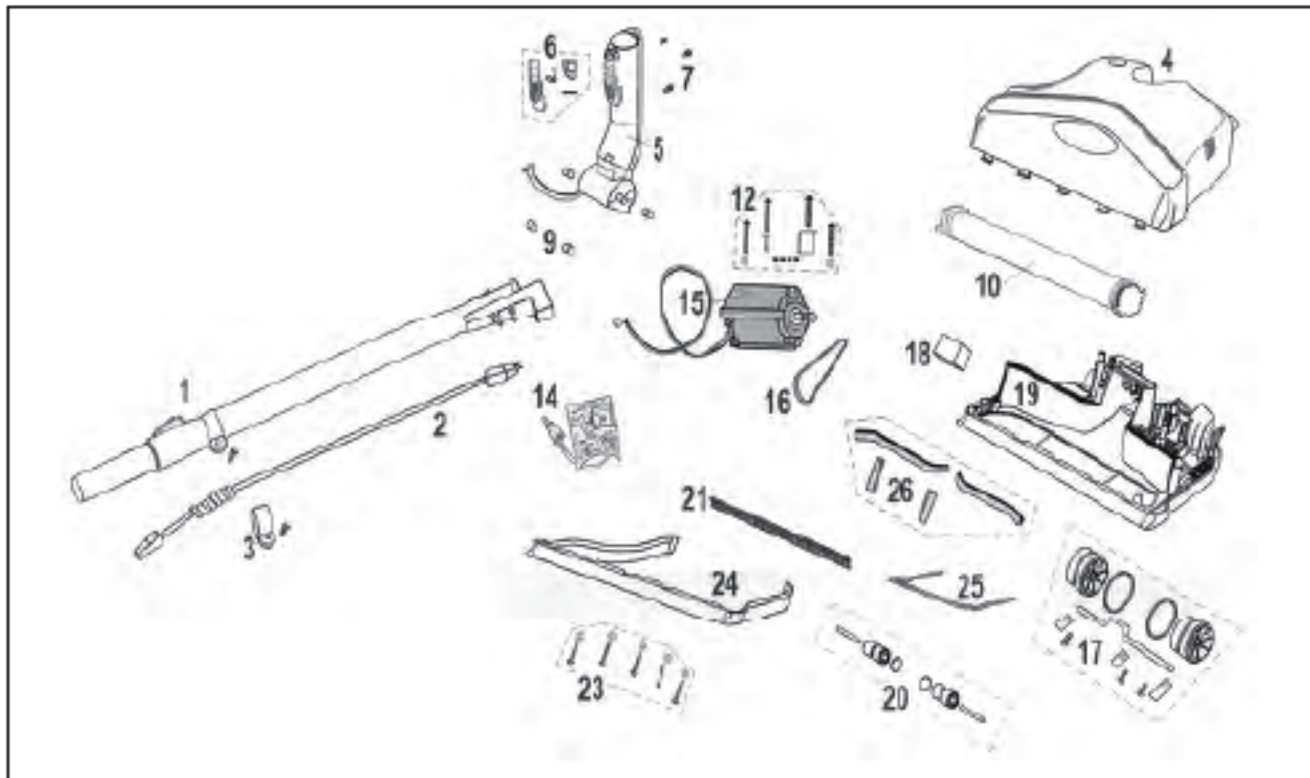

----- Manual continues below part list -----

Available Replacement Parts for ESSCO EL3C

[ROR-1075](#)

BELT

BUILT-IN EDGE LIFT

Original & Replacement

KEY	PART NO.	DESCRIPTION
1	PL-5000	Telescopic Wand (Complete With Cord-Management Adapter And Cord Clamp)
2	PL-3000	Curly Cord Complete With Male And Female Plugs
3	PL-5001	Cord Clamp And Screw
4	PL-7500	Top Cover (Complete With Sealed Duct, LED Cover And SRS Elbow Release System)
5	PL-7210	Elbow (Complete With Latch Assembly, Wiring And Axle Sleeves)
6	PL-7220	Latch Assembly (Includes Lever, Spring, Spring Pin And Metal Endcaps)
7	PL-8000	Screws For Elbow's Rear Cover (3)
9	PL-7230	Sleeves For Elbow's Axle (2)
10	PL-2000	Brushroll (Complete Triple-Bearing Assembly With Pulley And Metal Endcap)
12	PL-8010	Motor Screws And Braces (Includes 2 Metal Washers And 4 Rubber Washers)
14	PL-3600	120v Electronic "Smart Module" (Complete With 2-Color LED)
15	PL-6000	Motor (Specify Model Number on Powerhead's Rating Label)
16	PL-1000	Belt
17	PL-7100	Rear Wheel Assembly (Wheels, Treads, Axle, Retaining Plates And Screws)
18	PL-8020	Counterweight
19	PL-7200	Base Assembly (Complete With Wheels, Bumper, Gaskets and Cord Guard Wire)
20	PL-7110	Front Wheel Assembly (Includes Wheels, Treads and Axles)
21	PL-2200	Bristle Squeegee
23	PL-8040	Fine-Thread Machine Screws And Washers For Base (5 Screws Plus 5 Washers)
24	PL-7400	Bumper (Furniture Guard)
25	PL-3260	Cord Guard
26	PL-7600	Gaskets For Base (Set of 4)