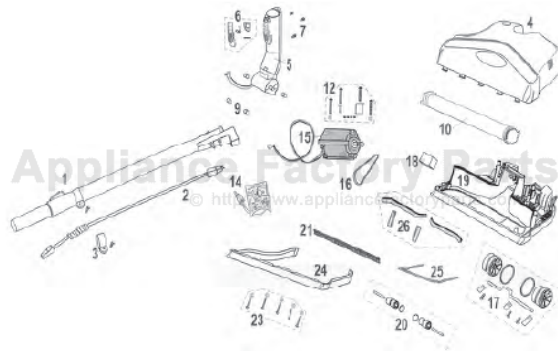

This Owner's Manual is provided and hosted by [Appliance Factory Parts](http://www.appliancefactoryparts.com).

ESSCO EL3C Owner's Manual

[Shop genuine replacement parts for ESSCO EL3C](#)

[Find Your ESSCO Vacuum Cleaner Parts - Select From 2 Models](#)

----- Manual continues below part list -----

Available Replacement Parts for ESSCO EL3C

[ROR-1075](#)

BELT

BUILT-IN EDGE LIFT

Original & Replacement

KEY	PART NO.	DESCRIPTION
1	PL-5000	Telescopic Wand (Complete With Cord-Management Adapter And Cord Clamp)
2	PL-3000	Curly Cord Complete With Male And Female Plugs
3	PL-5001	Cord Clamp And Screw
4	PL-7500	Top Cover (Complete With Sealed Duct, LED Cover And SRS Elbow Release System)
5	PL-7210	Elbow (Complete With Latch Assembly, Wiring And Axle Sleeves)
6	PL-7220	Latch Assembly (Includes Lever, Spring, Spring Pin And Metal Endcaps)
7	PL-8000	Screws For Elbow's Rear Cover (3)
9	PL-7230	Sleeves For Elbow's Axle (2)
10	PL-2000	Brushroll (Complete Triple-Bearing Assembly With Pulley And Metal Endcap)
12	PL-8010	Motor Screws And Braces (Includes 2 Metal Washers And 4 Rubber Washers)
14	PL-3600	120v Electronic "Smart Module" (Complete With 2-Color LED)
15	PL-6000	Motor (Specify Model Number on Powerhead's Rating Label)
16	PL-1000	Belt
17	PL-7100	Rear Wheel Assembly (Wheels, Treads, Axle, Retaining Plates And Screws)
18	PL-8020	Counterweight
19	PL-7200	Base Assembly (Complete With Wheels, Bumper, Gaskets and Cord Guard Wire)
20	PL-7110	Front Wheel Assembly (Includes Wheels, Treads and Axles)
21	PL-2200	Bristle Squeegee
23	PL-8040	Fine-Thread Machine Screws And Washers For Base (5 Screws Plus 5 Washers)
24	PL-7400	Bumper (Furniture Guard)
25	PL-3260	Cord Guard
26	PL-7600	Gaskets For Base (Set of 4)