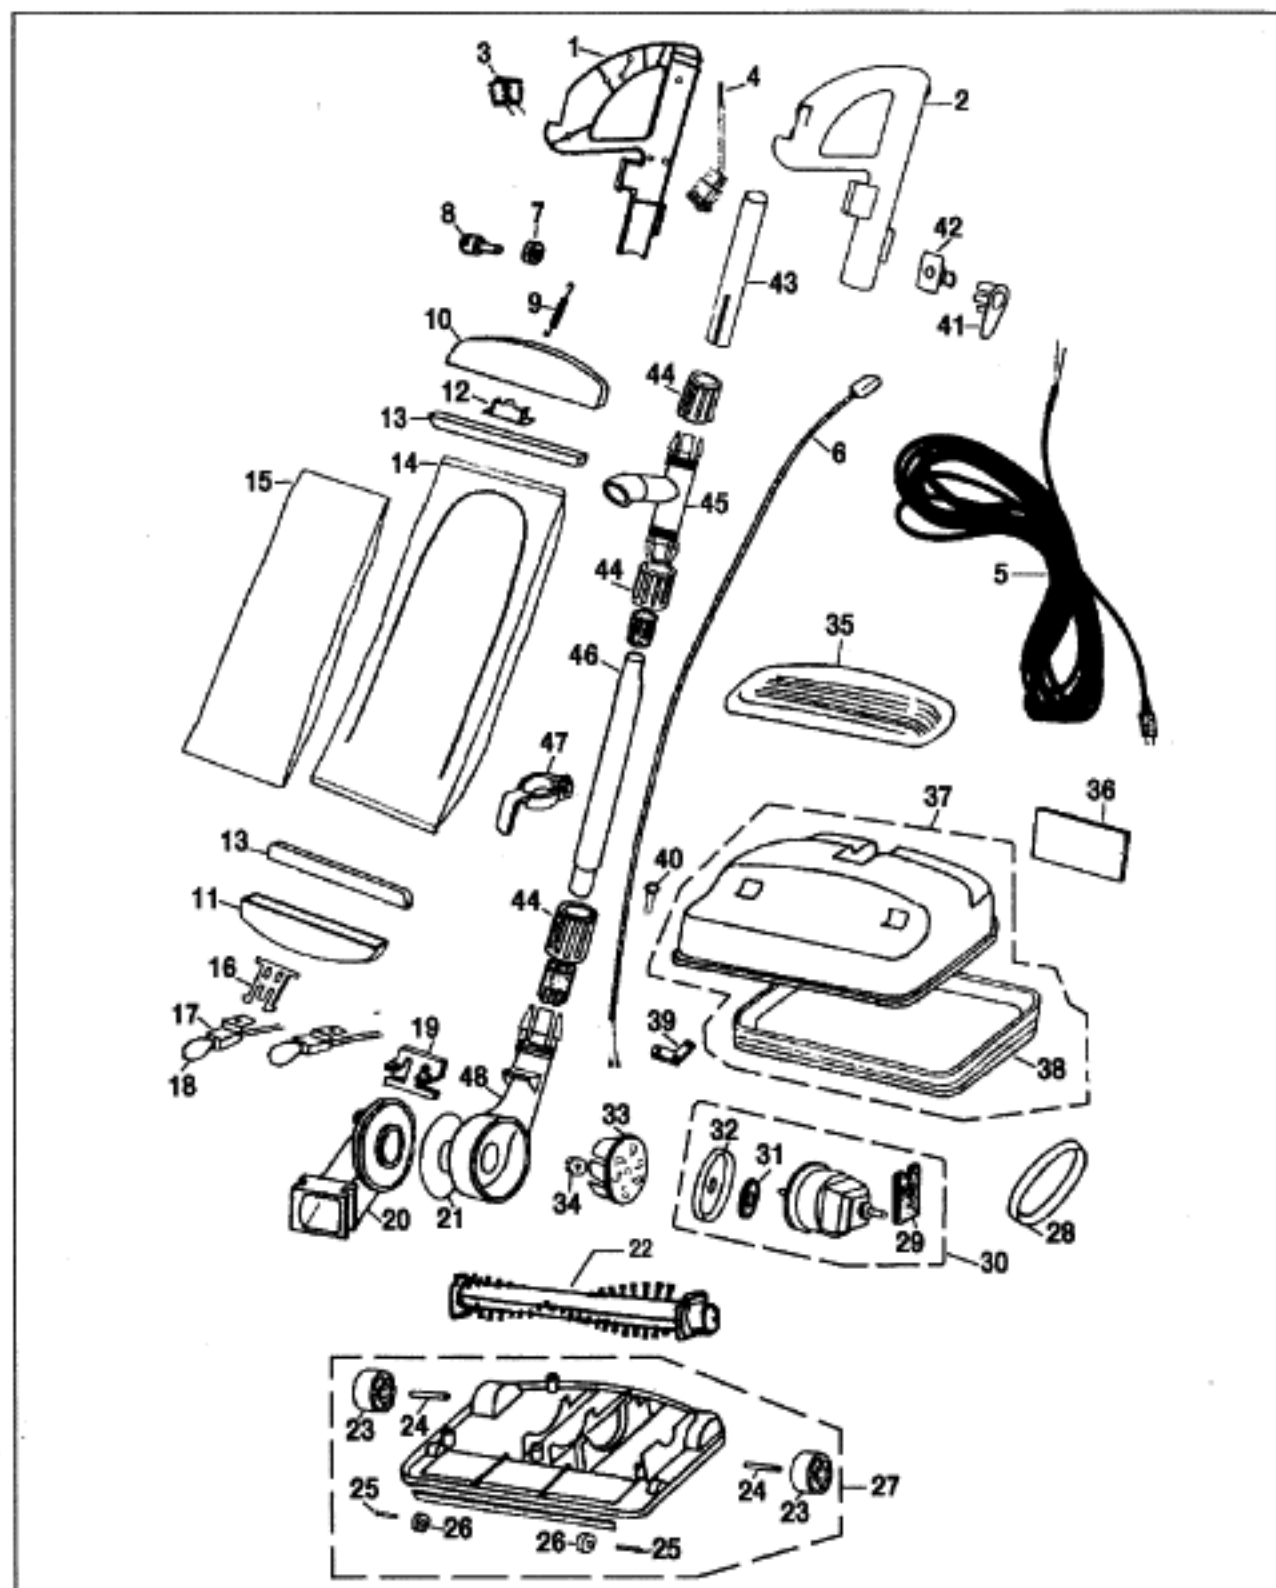

ELEKTRAPURE Original & Replacement

Model EP-1010

Original & Replacement

ELEKTRAPURE

Model EP-1010

<u>KEY</u>	<u>PART NO.</u>	<u>DESCRIPTION</u>	<u>KEY</u>	<u>PART NO.</u>	<u>DESCRIPTION</u>
1	EP-70254	Handle (Right Half)	26	EP-71003	Front Wheel
2	EP-70255	Handle (Left Half)	27	EP-76102	Bottom Plate Ass'y
3	EP-34003	Switch For Handle	28	EP-1020	Belt 2 Pk
4	EP-32040	Socket For Nozzle Cord	29	EP-62000	Motor Support
5	EP-30002	Power Cord	30	OR-6000	Motor
6	EP-30080	Nozzle Cord	31	EP-76006	Dust Gasket
7	EP-76001	Gasket For Bag Spring Hook	32	EP-62001	Dust Cap, Metal
8	EP-16000	Bag Spring Hook	33	EP-28000	Motor Fan
9	EP-77001	Bag Spring	34	EP-77004	Nut For Motor Shaft
10	EP-16011	Bag Holder (Upper)	35	EP-73002	Lens Cover (Clear)
11	EP-16012	Bag Holder (Lower)	36	EP-18001	Foam Exhaust Filter
12	EP-16005	Clasp For Bag Holder	37	EP-73006	Hood (Top Cover)
13	EP-16009	Sliding Clip For Outer Cloth Dust Bag	38	EP-74001	Bumper (Clear)
14	EP-12001	Outer Cloth Dust Bag	39	EP-32000	Clamp For Cord Restraint
15	EP-1405	Paper Bag Micron 6 Pk	40	EP-32600	Sleeve For Cord Restraint
16	EP-16007	Anchor For Outer Cloth Dust Bag	41	EP-70502	Upper Cord Hook (Cord Dump Lever)
17	EP-36001	Bulb Holder	42	EP-70507	Mount For Cord Dump Lever
18	HR-3500	Bulb	43	EP-70003	Upper Handle Tube
19	EP-70500	Catch (Elbow Lock)	44	EP-70504	Twist Lock
20	EP-72001	Dirt Intake	45	EP-70001	Handle Connector
21	EP-76004	Gasket For Dirt Intake	46	EP-70002	Lower Handle Tube
22	EP-20005	Brushroll	47	EP-70503	Lower Cord Hook
23	EP-71001	Rear Wheel	48	EP-72003	Elbow (Neck)
24	EP-71002	Axle For Rear Wheel			
25	EP-71004	Axle For Front Wheel			