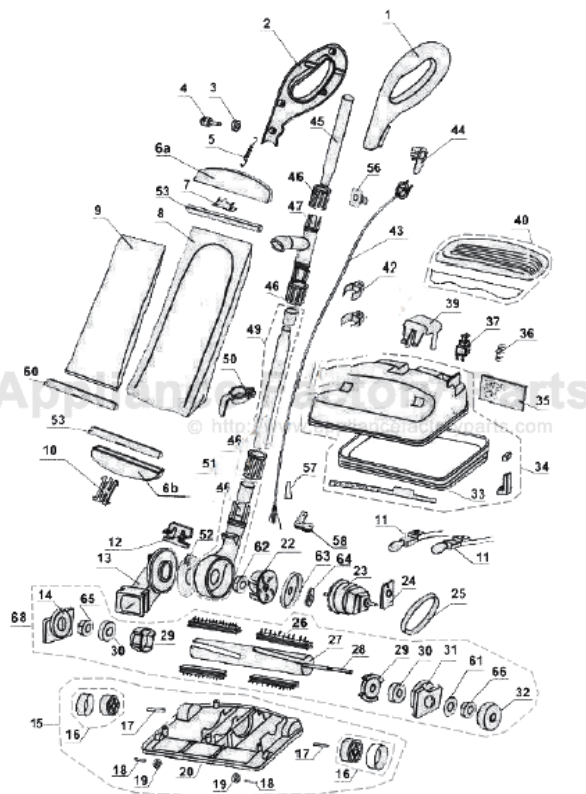

[Find Your ELECTRAPURE Vacuum Cleaner Parts - Select From 5 Models](#)

----- Manual continues below part list -----