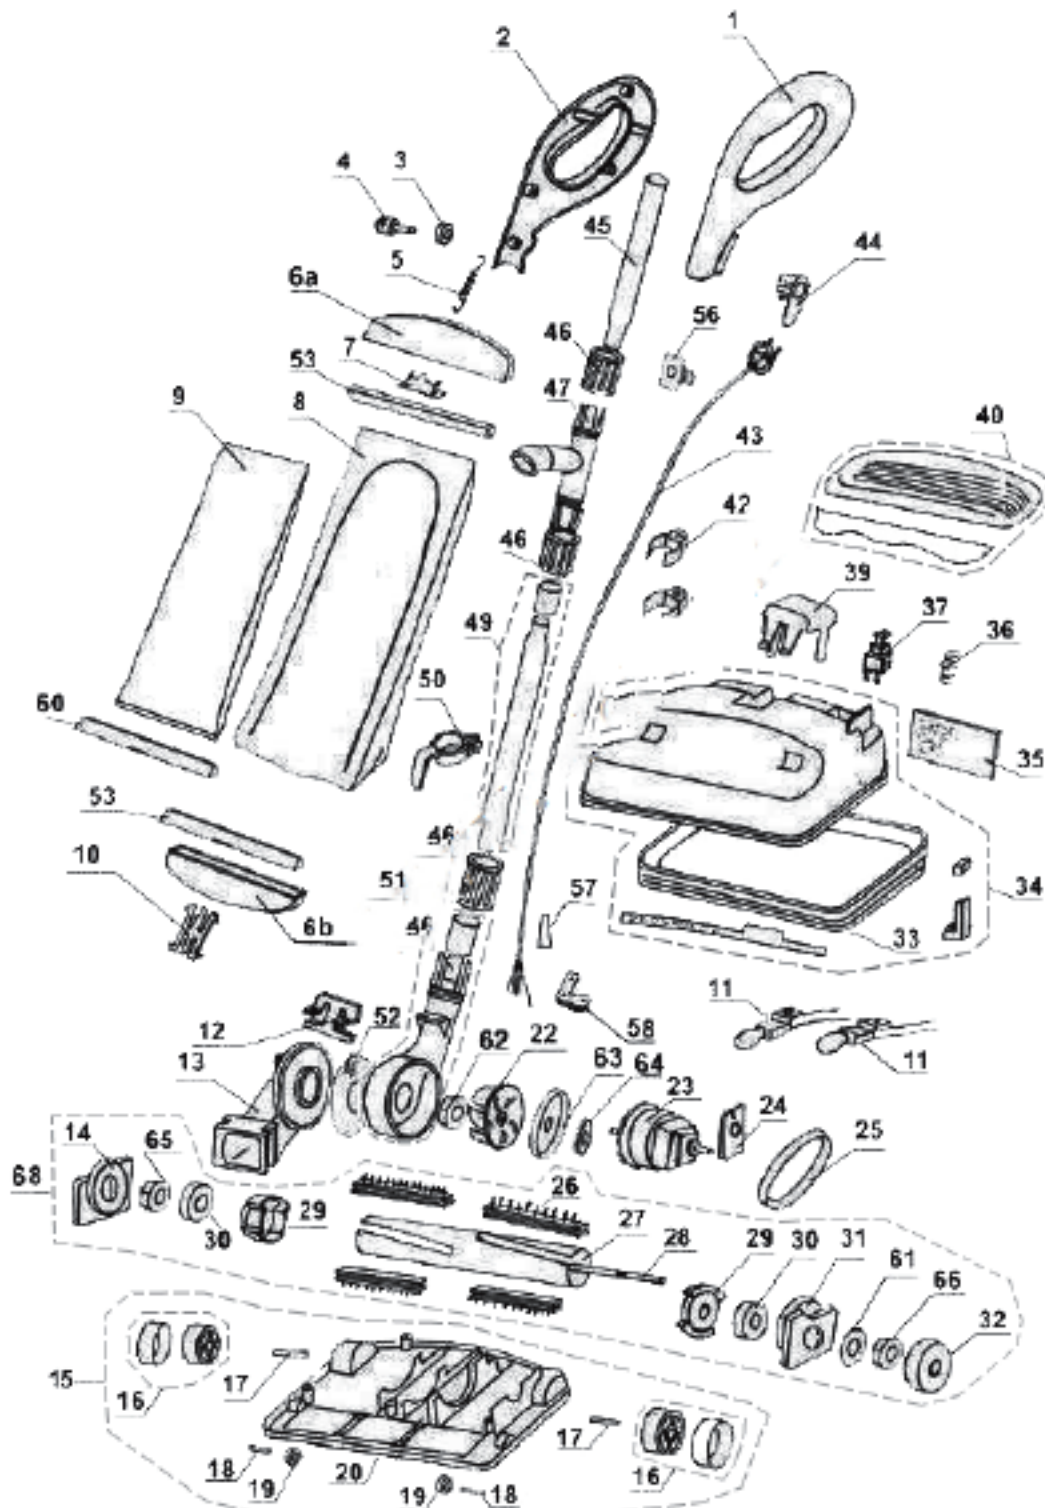

Original & Replacement

ELEKTRAPURE

Models EP1000, EP8000, CUL300

KEY	PART NO.	DESCRIPTION	KEY	PART NO.	DESCRIPTION
1	EP-70250	Left Handle EP1000 Maroon	33	EP-74001	Bumper
1	EP-70252	Left Handle EP8000, CUL300 Orange	34	EP-73000	Hood Ass'y EP1000, Metal Brushroll Maroon
2	EP-70251	Right Handle EP1000 Maroon	34	EP-73005	Hood Ass'y EP1000, Plastic Brushroll Maroon
2	EP-70253	Right Handle EP8000, CUL300 Orange	34	EP-73001	Hood Ass'y EP8000, CUL300 Orange
3	EP-76001	Bag Spring Hook Gasket	35	EP-18001	Foam Exhaust Filter
4	EP-16000	Bag Spring Hook	36	EP-77002	Switch Spring
5	EP-77001	Bag Spring	37	EP-34001	Switch
6a	EP-16001	Bag Cover, Upper EP1000 Maroon	39	EP-34501	Switch Cover EP1000 Maroon
6a	EP-16002	Bag Cover, Upper EP8000, CUL300 Orange	39	EP-34502	Switch Cover EP8000, CUL300 Gray
6b	EP-16003	Bag Cover, Lower EP1000 Maroon	40	EP-73002	Lens Cover Ass'y
6b	EP-16004	Bag Cover, Lower EP8000, CUL300 Orange	42	EP-32601	Cord Clip
7	EP-16005	Bag Housing Clasp	43	EP-30000	Cord EP1000, 25' 17/2 Gray
8	EP-12001	Outer Cloth Bag EP1000	43	EP-30001	Cord EP8000, CUL300 30' 18/3 Gray
8	EP-12002	Outer Cloth Bag EP8000, CUL300	44	EP-70501	Upper Cord Hook EP1000 Maroon
9	EP-1405	Paper Bag Micron Filtration 6 Pk	44	EP-70502	Upper Cord Hook EP8000, CUL300 Gray
	EP-12400	Inner Cloth Dump Bag EP8000, CUL300	45	EP-70000	Upper Handle Tube
10	EP-16007	Outer Dust Bag Anchor Gray	46	EP-70504	Handle Collar EP1000 Gray with Maroon
11	EP-36001	Lamp Housing w/Bulb	46	EP-70505	Handle Collar EP8000 CUL300 Gray with Orange
	HR-3500	Bulb	47	EP-70001	Handle Connector
12	EP-70500	Handle Catch	49	EP-70002	Lower Handle Ass'y
13	EP-72001	Dirt Intake	50	EP-70503	Lower Cord Hook
14	EP-20500*	End Cap, RH Non-Pulley End	51	NLA	Fan Housing EP1000 Maroon (Order EP-72003)
15	NLA	Bottom Plate Ass'y, Metal Brushroll	51	EP-72003	Fan Housing EP8000, CUL300 Gray
15	EP-76102	Bottom Plate Ass'y, Plastic Brushroll	52	EP-76004	Fan Housing Gasket
16	EP-71001	Rear Wheel Ass'y	53	EP-16009	Bag Support
17	EP-71002	Rear Wheel Shaft	56	EP-70506	Cord Hook Base EP1000 Maroon
18	EP-71004	Front Wheel Shaft	56	EP-70507	Cord Hook Base EP8000, CUL300 Gray
19	EP-71003	Front Wheel	57	EP-32600	Strain Relief
20	NLA	Bottom Plate (Order Key 15)	58	EP-32000	Cord Lock
22	EP-28000	Motor Fan	60	EP-16008	Dump Bag Slide
23	OR-6000	Motor	61	EP-77003*	Washer
24	EP-62000	Motor Support, Rubber	62	EP-77004	Motor Shaft Nut
25	EP-1020	Belt 2 Pk	63	EP-62001	Metal Dust Cap
26	EP-22000*	Brush Strip 4 Pk	64	EP-76006	Dust Gasket
27	NLA	Brushroll Core	65	EP-77007*	Shaft Nut (standard thread)
28	NLA	Brushroll Shaft	66	EP-77006*	Shaft Nut (reverse thread)
29	EP-20503*	Bearing Holder	68	NLA	Brushroll Ass'y Complete, Metal
30	EP-62002*	Roller Bearing	68	EP-20005	Brushroll Ass'y Complete, Plastic
31	EP-20504*	End Cap, LH Pulley End			
32	EP-20505*	Brushroll Pulley			