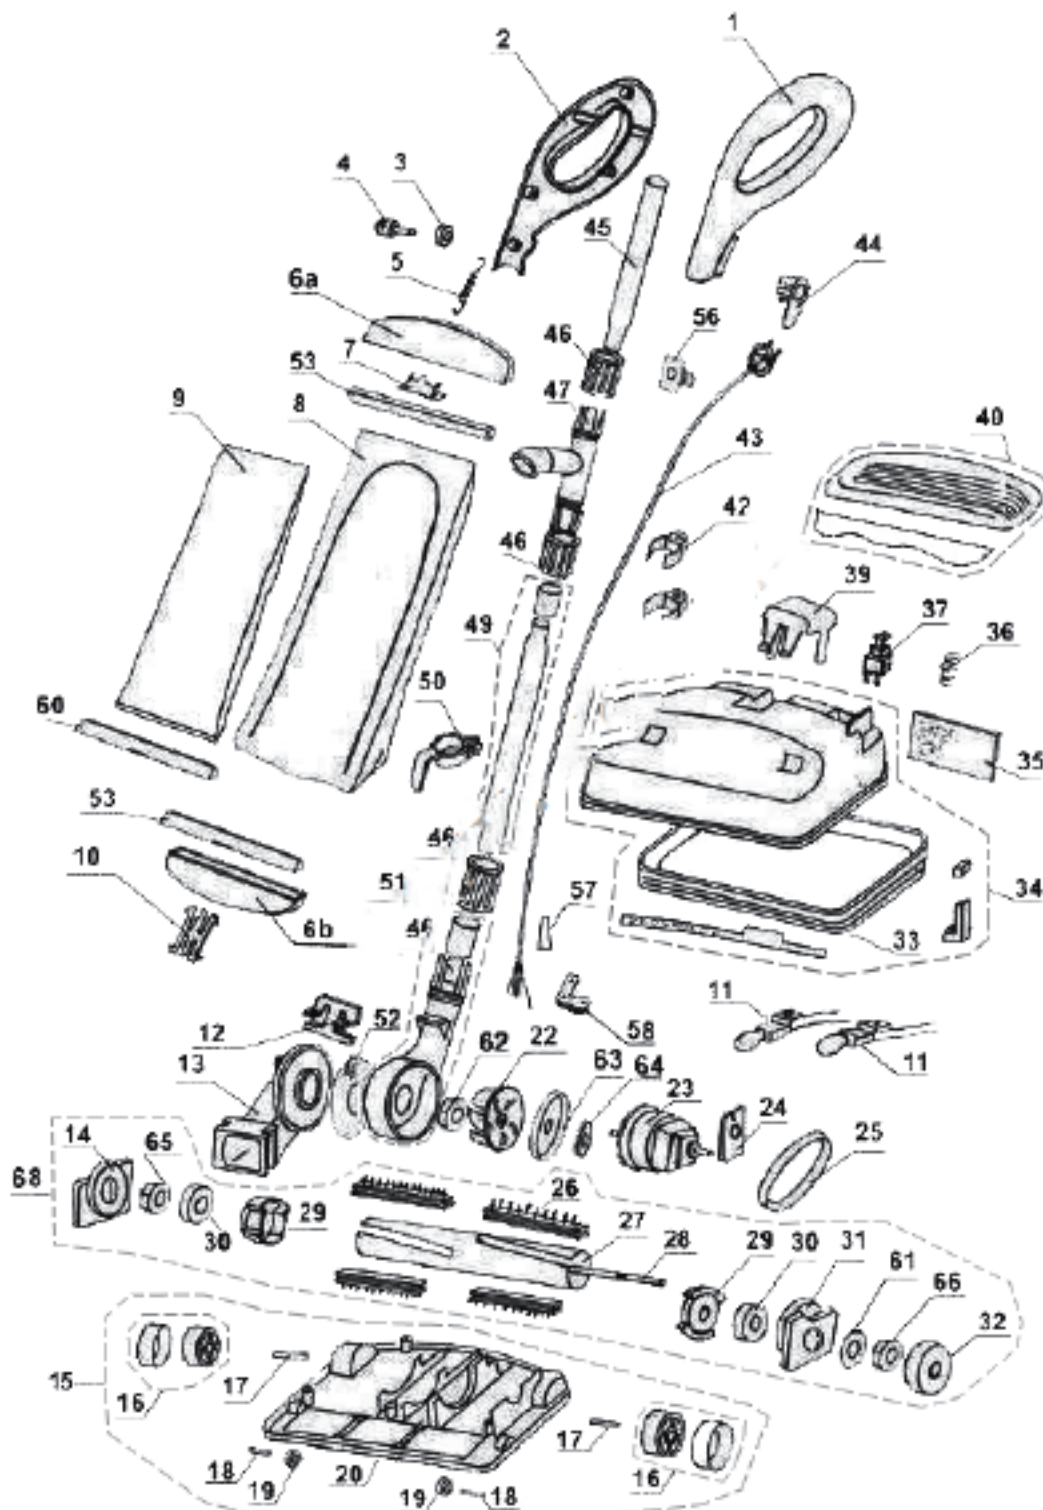

Original & Replacement

ELEKTRAPURE

Models EP1000, EP8000, CUL300

KEY	PART NO.	DESCRIPTION	KEY	PART NO.	DESCRIPTION
1	EP-70250	Left Handle EP1000 Maroon	33	EP-74001	Bumper
1	EP-70252	Left Handle EP8000, CUL300 Orange	34	EP-73000	Hood Ass'y EP1000, Metal Brushroll Maroon
2	EP-70251	Right Handle EP1000 Maroon	34	EP-73005	Hood Ass'y EP1000, Plastic Brushroll Maroon
2	EP-70253	Right Handle EP8000, CUL300 Orange	34	EP-73001	Hood Ass'y EP8000, CUL300 Orange
3	EP-76001	Bag Spring Hook Gasket	35	EP-18001	Foam Exhaust Filter
4	EP-16000	Bag Spring Hook	36	EP-77002	Switch Spring
5	EP-77001	Bag Spring	37	EP-34001	Switch
6a	EP-16001	Bag Cover, Upper EP1000 Maroon	39	EP-34501	Switch Cover EP1000 Maroon
6a	EP-16002	Bag Cover, Upper EP8000, CUL300 Orange	39	EP-34502	Switch Cover EP8000, CUL300 Gray
6b	EP-16003	Bag Cover, Lower EP1000 Maroon	40	EP-73002	Lens Cover Ass'y
6b	EP-16004	Bag Cover, Lower EP8000, CUL300 Orange	42	EP-32601	Cord Clip
7	EP-16005	Bag Housing Clasp	43	EP-30000	Cord EP1000, 25' 17/2 Gray
8	EP-12001	Outer Cloth Bag EP1000	43	EP-30001	Cord EP8000, CUL300 30' 18/3 Gray
8	EP-12002	Outer Cloth Bag EP8000, CUL300	44	EP-70501	Upper Cord Hook EP1000 Maroon
9	EP-1405	Paper Bag Micron Filtration 6 Pk	44	EP-70502	Upper Cord Hook EP8000, CUL300 Gray
	EP-12400	Inner Cloth Dump Bag EP8000, CUL300	45	EP-70000	Upper Handle Tube
10	EP-16007	Outer Dust Bag Anchor Gray	46	EP-70504	Handle Collar EP1000 Gray with Maroon
11	EP-36001	Lamp Housing w/Bulb	46	EP-70505	Handle Collar EP8000 CUL300 Gray with Orange
	HR-3500	Bulb	47	EP-70001	Handle Connector
12	EP-70500	Handle Catch	49	EP-70002	Lower Handle Ass'y
13	EP-72001	Dirt Intake	50	EP-70503	Lower Cord Hook
14	EP-20500*	End Cap, RH Non-Pulley End	51	NLA	Fan Housing EP1000 Maroon (Order EP-72003)
15	NLA	Bottom Plate Ass'y, Metal Brushroll	51	EP-72003	Fan Housing EP8000, CUL300 Gray
15	EP-76102	Bottom Plate Ass'y, Plastic Brushroll	52	EP-76004	Fan Housing Gasket
16	EP-71001	Rear Wheel Ass'y	53	EP-16009	Bag Support
17	EP-71002	Rear Wheel Shaft	56	EP-70506	Cord Hook Base EP1000 Maroon
18	EP-71004	Front Wheel Shaft	56	EP-70507	Cord Hook Base EP8000, CUL300 Gray
19	EP-71003	Front Wheel	57	EP-32600	Strain Relief
20	NLA	Bottom Plate (Order Key 15)	58	EP-32000	Cord Lock
22	EP-28000	Motor Fan	60	EP-16008	Dump Bag Slide
23	OR-6000	Motor	61	EP-77003*	Washer
24	EP-62000	Motor Support, Rubber	62	EP-77004	Motor Shaft Nut
25	EP-1020	Belt 2 Pk	63	EP-62001	Metal Dust Cap
26	EP-22000*	Brush Strip 4 Pk	64	EP-76006	Dust Gasket
27	NLA	Brushroll Core	65	EP-77007*	Shaft Nut (standard thread)
28	NLA	Brushroll Shaft	66	EP-77006*	Shaft Nut (reverse thread)
29	EP-20503*	Bearing Holder	68	NLA	Brushroll Ass'y Complete, Metal
30	EP-62002*	Roller Bearing	68	EP-20005	Brushroll Ass'y Complete, Plastic
31	EP-20504*	End Cap, LH Pulley End			
32	EP-20505*	Brushroll Pulley			