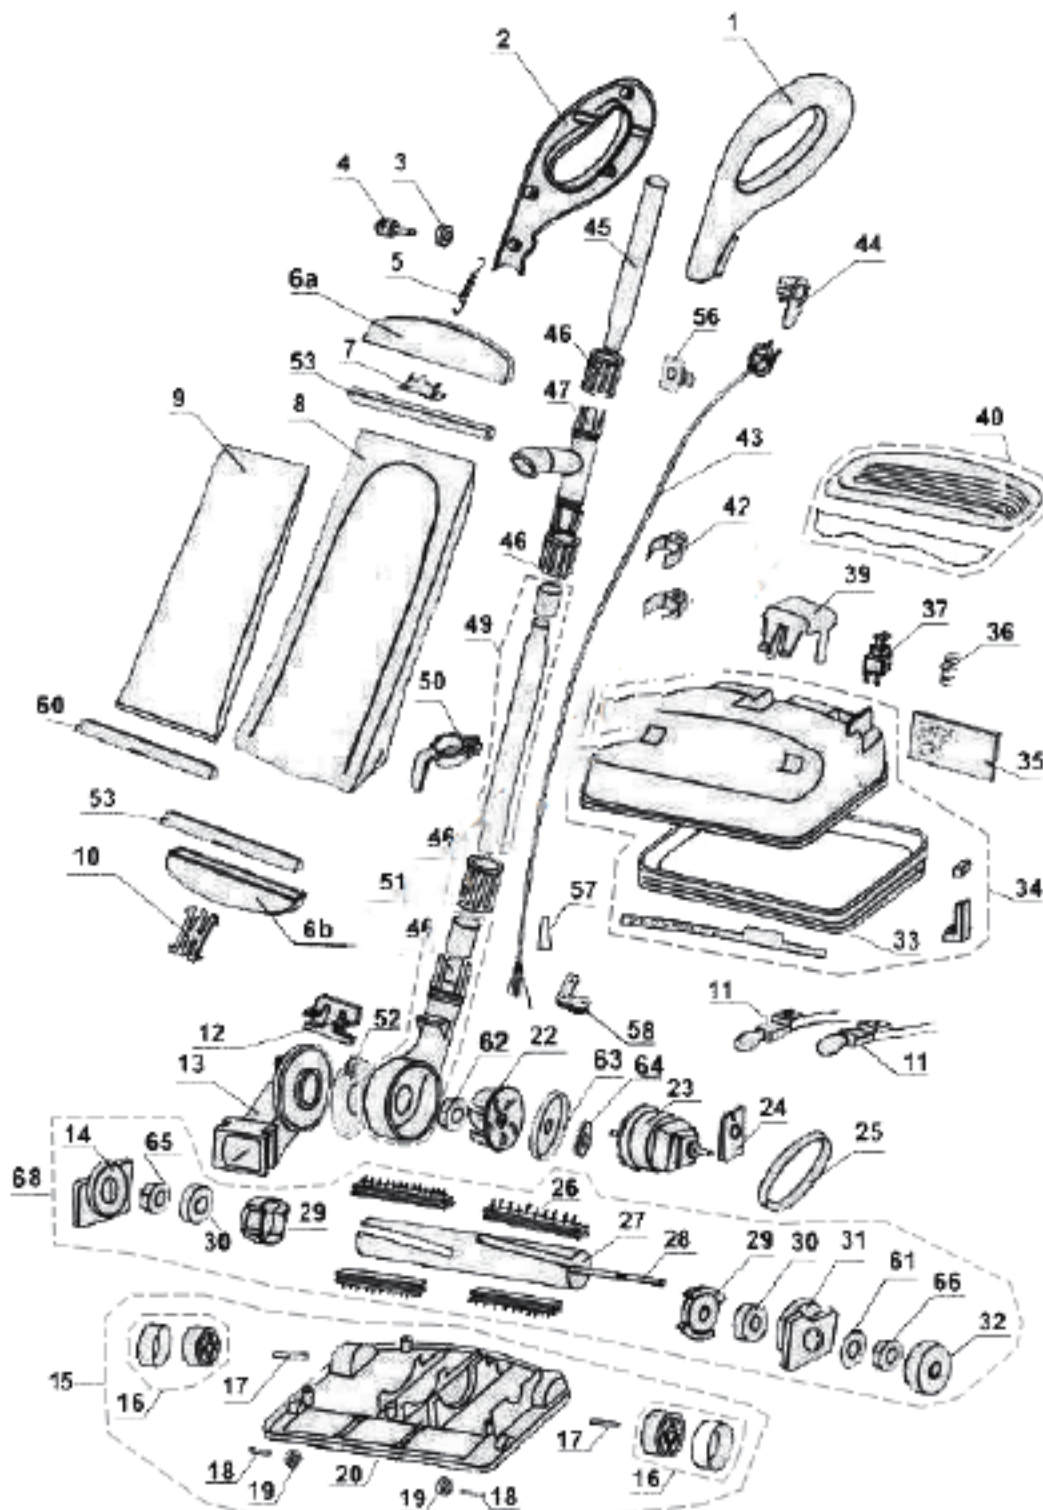

ELEKTRAPURE

Original & Replacement

Models EP1000, EP8000, CUL300

Original & Replacement

ELEKTRAPURE

Models EP1000, EP8000, CUL300

KEY	PART NO.	DESCRIPTION	KEY	PART NO.	DESCRIPTION
1	EP-70250	Left Handle EP1000 Maroon	33	EP-74001	Bumper
1	EP-70252	Left Handle EP8000, CUL300 Orange	34	EP-73000	Hood Ass'y EP1000, Metal Brushroll Maroon
2	EP-70251	Right Handle EP1000 Maroon	34	EP-73005	Hood Ass'y EP1000, Plastic Brushroll Maroon
2	EP-70253	Right Handle EP8000, CUL300 Orange	34	EP-73001	Hood Ass'y EP8000, CUL300 Orange
3	EP-76001	Bag Spring Hook Gasket	35	EP-18001	Foam Exhaust Filter
4	EP-16000	Bag Spring Hook	36	EP-77002	Switch Spring
5	EP-77001	Bag Spring	37	EP-34001	Switch
6a	EP-16001	Bag Cover, Upper EP1000 Maroon	39	EP-34501	Switch Cover EP1000 Maroon
6a	EP-16002	Bag Cover, Upper EP8000, CUL300 Orange	39	EP-34502	Switch Cover EP8000, CUL300 Gray
6b	EP-16003	Bag Cover, Lower EP1000 Maroon	40	EP-73002	Lens Cover Ass'y
6b	EP-16004	Bag Cover, Lower EP8000, CUL300 Orange	42	EP-32601	Cord Clip
7	EP-16005	Bag Housing Clasp	43	EP-30000	Cord EP1000, 25' 17/2 Gray
8	EP-12001	Outer Cloth Bag EP1000	43	EP-30001	Cord EP8000, CUL300 30' 18/3 Gray
8	EP-12002	Outer Cloth Bag EP8000, CUL300	44	EP-70501	Upper Cord Hook EP1000 Maroon
9	EP-1405	Paper Bag Micron Filtration 6 Pk	44	EP-70502	Upper Cord Hook EP8000, CUL300 Gray
	EP-12400	Inner Cloth Dump Bag EP8000, CUL300	45	EP-70000	Upper Handle Tube
10	EP-16007	Outer Dust Bag Anchor Gray	46	EP-70504	Handle Collar EP1000 Gray with Maroon
11	EP-36001	Lamp Housing w/Bulb	46	EP-70505	Handle Collar EP8000 CUL300 Gray with Orange
	HR-3500	Bulb	47	EP-70001	Handle Connector
12	EP-70500	Handle Catch	49	EP-70002	Lower Handle Ass'y
13	EP-72001	Dirt Intake	50	EP-70503	Lower Cord Hook
14	EP-20500*	End Cap, RH Non-Pulley End	51	NLA	Fan Housing EP1000 Maroon (Order EP-72003)
15	NLA	Bottom Plate Ass'y, Metal Brushroll	51	EP-72003	Fan Housing EP8000, CUL300 Gray
15	EP-76102	Bottom Plate Ass'y, Plastic Brushroll	52	EP-76004	Fan Housing Gasket
16	EP-71001	Rear Wheel Ass'y	53	EP-16009	Bag Support
17	EP-71002	Rear Wheel Shaft	56	EP-70506	Cord Hook Base EP1000 Maroon
18	EP-71004	Front Wheel Shaft	56	EP-70507	Cord Hook Base EP8000, CUL300 Gray
19	EP-71003	Front Wheel	57	EP-32600	Strain Relief
20	NLA	Bottom Plate (Order Key 15)	58	EP-32000	Cord Lock
22	EP-28000	Motor Fan	60	EP-16008	Dump Bag Slide
23	OR-6000	Motor	61	EP-77003*	Washer
24	EP-62000	Motor Support, Rubber	62	EP-77004	Motor Shaft Nut
25	EP-1020	Belt 2 Pk	63	EP-62001	Metal Dust Cap
26	EP-22000*	Brush Strip 4 Pk	64	EP-76006	Dust Gasket
27	NLA	Brushroll Core	65	EP-77007*	Shaft Nut (standard thread)
28	NLA	Brushroll Shaft	66	EP-77006*	Shaft Nut (reverse thread)
29	EP-20503*	Bearing Holder	68	NLA	Brushroll Ass'y Complete, Metal
30	EP-62002*	Roller Bearing	68	EP-20005	Brushroll Ass'y Complete, Plastic
31	EP-20504*	End Cap, LH Pulley End			
32	EP-20505*	Brushroll Pulley			