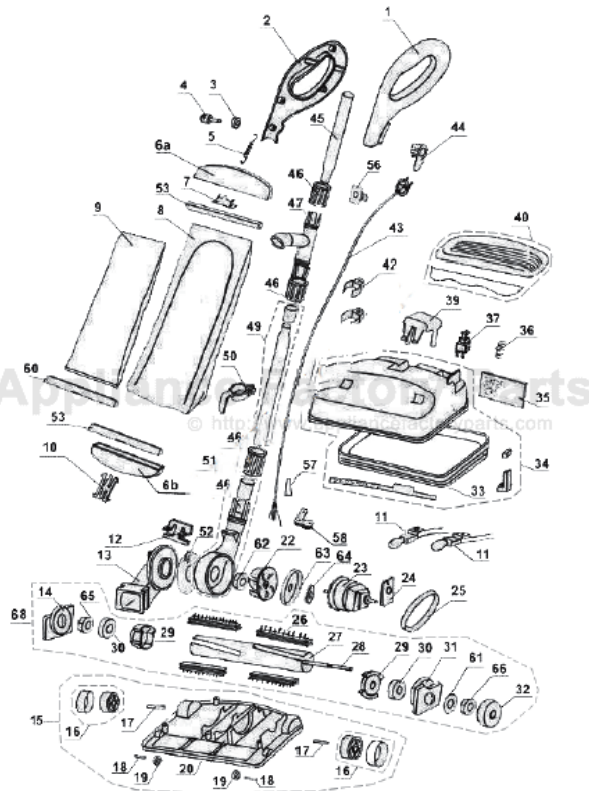

[Find Your ELECTRAPURE Vacuum Cleaner Parts - Select From 5 Models](#)

----- Manual continues below part list -----