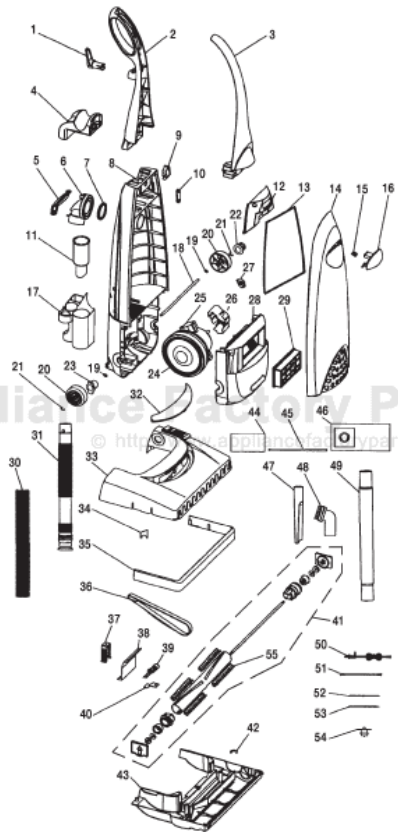

[Find Your FULLER BRUSH Vacuum Cleaner Parts - Select From 23 Models](#)

----- Manual continues below part list -----