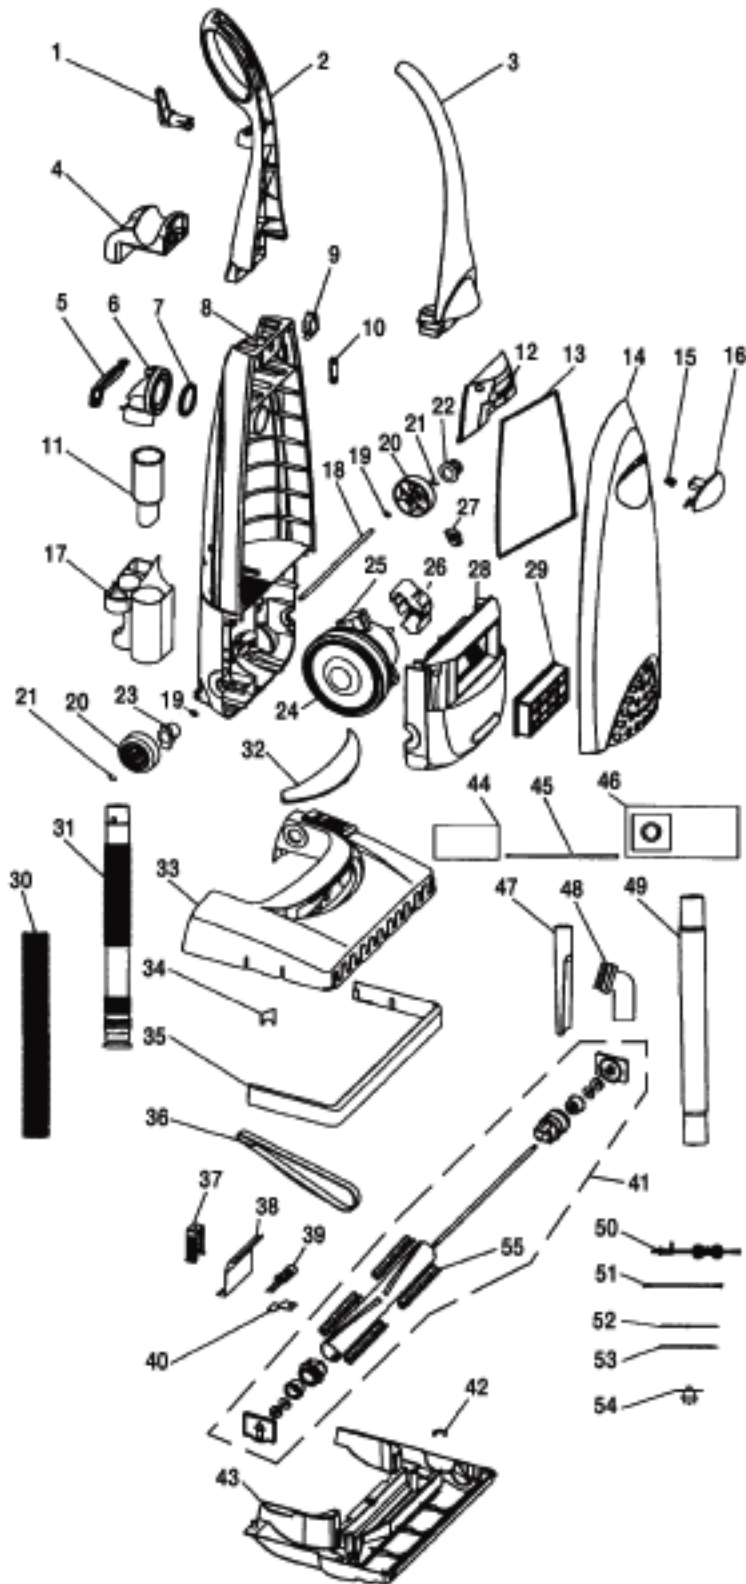

Original & Replacement

Models FB-90, FB-95, FB-90T, FB-95T

Original & Replacement

FULLER BRUSH

Models FB-90, FB-95, FB-90, FB-95T

KEY	PART NO	DESCRIPTION
1	FB-70508	Upper Cord Hook FB90/FB95
1	FB-70510	Upper Cord Hook FB90T/FB95T
2	FB-70251	Handle Rear
3	FB-70250	Handle Front
4	FB-75079	Hose Supporter FB90T/FB95T
5	FB-75050	Suction Inlet Cover
6	CP-75015	Suction Inlet
7	CP-76016	Suction Inlet Seal
8	FB-75010	Dust Compartment
9	FB-34000	Switch
10	CP-32619	Cord Cover
11	CP-45020	Hose Cuff
12	CP-34521	Switch Cover
13	CP-76022	Dust Compartment Seal
14	FB-75500	Dust Cover FB90/FB90T
14	FB-75505	Dust Cover FB95/FB95T
15	FB-77025	Dust Cover Lever Spring
16	FB-75025	Dust Cover Lever
17	FB-72000	Tool Holder FB90T/FB95T
18	FB-71027	Rear Wheel Axle
19	FB-71000	Rear Wheel Washer
20	FB-71005	Rear Wheel
21	FB-71001	Rear Wheel Clip
22	CP-71031	Rear Wheel Bushing
23	CP-71032	Rear Wheel Bushing Right
24	CP-53033	Motor Mount Rear Large
25	FB-60000	Motor FB90/FB95
25	FB-60005	Motor FB90T/FB95T
26	CP-62035	Motor Sponge
27	CP-62036	Motor Mount Front Small
28	FB-53037	Motor Cover
29	FB-18000	Hepa Filter Exhaust
29	CP-18250	Filter Exhaust