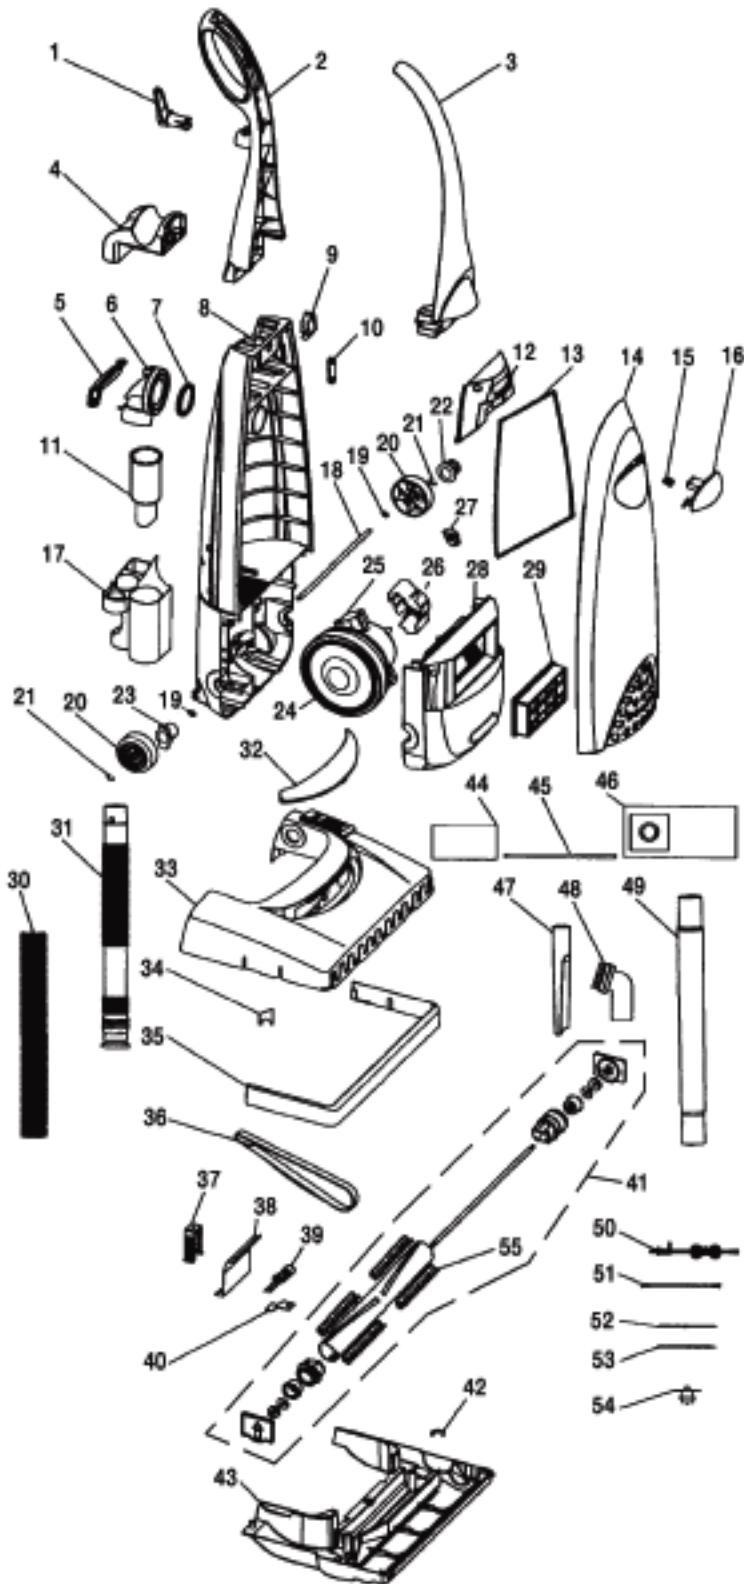

FULLER BRUSH

Original & Replacement

Models FB-90, FB-95, FB-90T, FB-95T

Original & Replacement

FULLER BRUSH

Models FB-90, FB-95, FB-90, FB-95T

KEY	PART NO	DESCRIPTION
1	FB-70508	Upper Cord Hook FB90/FB95
1	FB-70510	Upper Cord Hook FB90T/FB95T
2	FB-70251	Handle Rear
3	FB-70250	Handle Front
4	FB-75079	Hose Supporter FB90T/FB95T
5	FB-75050	Suction Inlet Cover
6	CP-75015	Suction Inlet
7	CP-76016	Suction Inlet Seal
8	FB-75010	Dust Compartment
9	FB-34000	Switch
10	CP-32619	Cord Cover
11	CP-45020	Hose Cuff
12	CP-34521	Switch Cover
13	CP-76022	Dust Compartment Seal
14	FB-75500	Dust Cover FB90/FB90T
14	FB-75505	Dust Cover FB95/FB95T
15	FB-77025	Dust Cover Lever Spring
16	FB-75025	Dust Cover Lever
17	FB-72000	Tool Holder FB90T/FB95T
18	FB-71027	Rear Wheel Axle
19	FB-71000	Rear Wheel Washer
20	FB-71005	Rear Wheel
21	FB-71001	Rear Wheel Clip
22	CP-71031	Rear Wheel Bushing
23	CP-71032	Rear Wheel Bushing Right
24	CP-53033	Motor Mount Rear Large
25	FB-60000	Motor FB90/FB95
25	FB-60005	Motor FB90T/FB95T
26	CP-62035	Motor Sponge
27	CP-62036	Motor Mount Front Small
28	FB-53037	Motor Cover
29	FB-18000	Hepa Filter Exhaust
29	CP-18250	Filter Exhaust

KEY	PART NO	DESCRIPTION
30	FB-40000	Hose Assembly Stretch FB90T/FB95T
31	FB-40010	Hose Lower FB90/FB95
31	FB-40005	Hose Lower FB90T/FB95T
32	CP-73304	Light Lens
33	FB-73005	Nozzle Housing Gray FB90/FB95
33	FB-73010	Nozzle Housing Black FB90T/FB95T
34	CP-20342	Felt Seal Brushroll
35	FB-74000	Furniture Guard
36	FB-10000	Belt
36	PR-1015	Belt
37	CP-20344	Belt Guide
37	CP-20344	Belt Guide
38	N/A	
39	CP-35046	Light Bulb
40	FB-77000	Bottom Plate Spring
41	FB-20000	Brushroll Complete Metal
42	CP-20048	Felt Seal Brushroll
43	FB-76000	Bottom Plate
44	FB-18020	Secondary Filter All Models
45	N/A	
46	FB-14000	Paper Bag 6Pk
46	FB-14000-12	Paper Bag 12PK
47	CP-54065	Crevice Tool FB90T/FB95T
48	FB-53000	Utility Brush FB90T/FB95T
49	CP-50159	Wand Assembly FB90T/FB95T
50	CP-30404	Power Cord 30' 17/2 Black
50	FB-30000	Power Cord 40' 17/3 Red
51	N/A	
52	N/A	
53	N/A	
54	CP-34054	Thermal Switch
55	FB-22000	Brush Strip