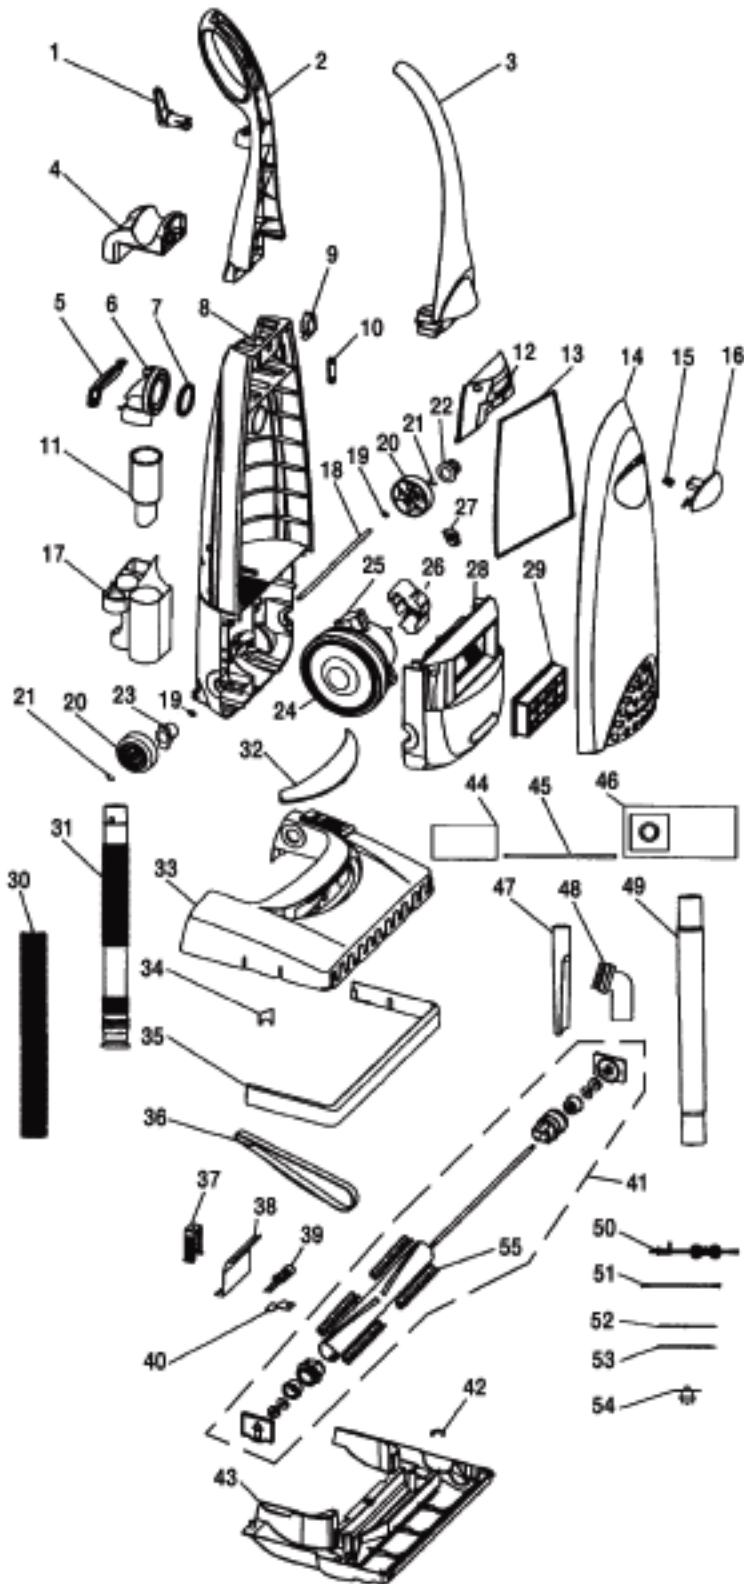

FULLER BRUSH

Original & Replacement

Models FB-90, FB-95, FB-90T, FB-95T

Original & Replacement

FULLER BRUSH

Models FB-90, FB-95, FB-90, FB-95T

KEY	PART NO	DESCRIPTION
1	FB-70508	Upper Cord Hook FB90/FB95
1	FB-70510	Upper Cord Hook FB90T/FB95T
2	FB-70251	Handle Rear
3	FB-70250	Handle Front
4	FB-75079	Hose Supporter FB90T/FB95T
5	FB-75050	Suction Inlet Cover
6	CP-75015	Suction Inlet
7	CP-76016	Suction Inlet Seal
8	FB-75010	Dust Compartment
9	FB-34000	Switch
10	CP-32619	Cord Cover
11	CP-45020	Hose Cuff
12	CP-34521	Switch Cover
13	CP-76022	Dust Compartment Seal
14	FB-75500	Dust Cover FB90/FB90T
14	FB-75505	Dust Cover FB95/FB95T
15	FB-77025	Dust Cover Lever Spring
16	FB-75025	Dust Cover Lever
17	FB-72000	Tool Holder FB90T/FB95T
18	FB-71027	Rear Wheel Axle
19	FB-71000	Rear Wheel Washer
20	FB-71005	Rear Wheel
21	FB-71001	Rear Wheel Clip
22	CP-71031	Rear Wheel Bushing
23	CP-71032	Rear Wheel Bushing Right
24	CP-53033	Motor Mount Rear Large
25	FB-60000	Motor FB90/FB95
25	FB-60005	Motor FB90T/FB95T
26	CP-62035	Motor Sponge
27	CP-62036	Motor Mount Front Small
28	FB-53037	Motor Cover
29	FB-18000	Hepa Filter Exhaust
29	CP-18250	Filter Exhaust