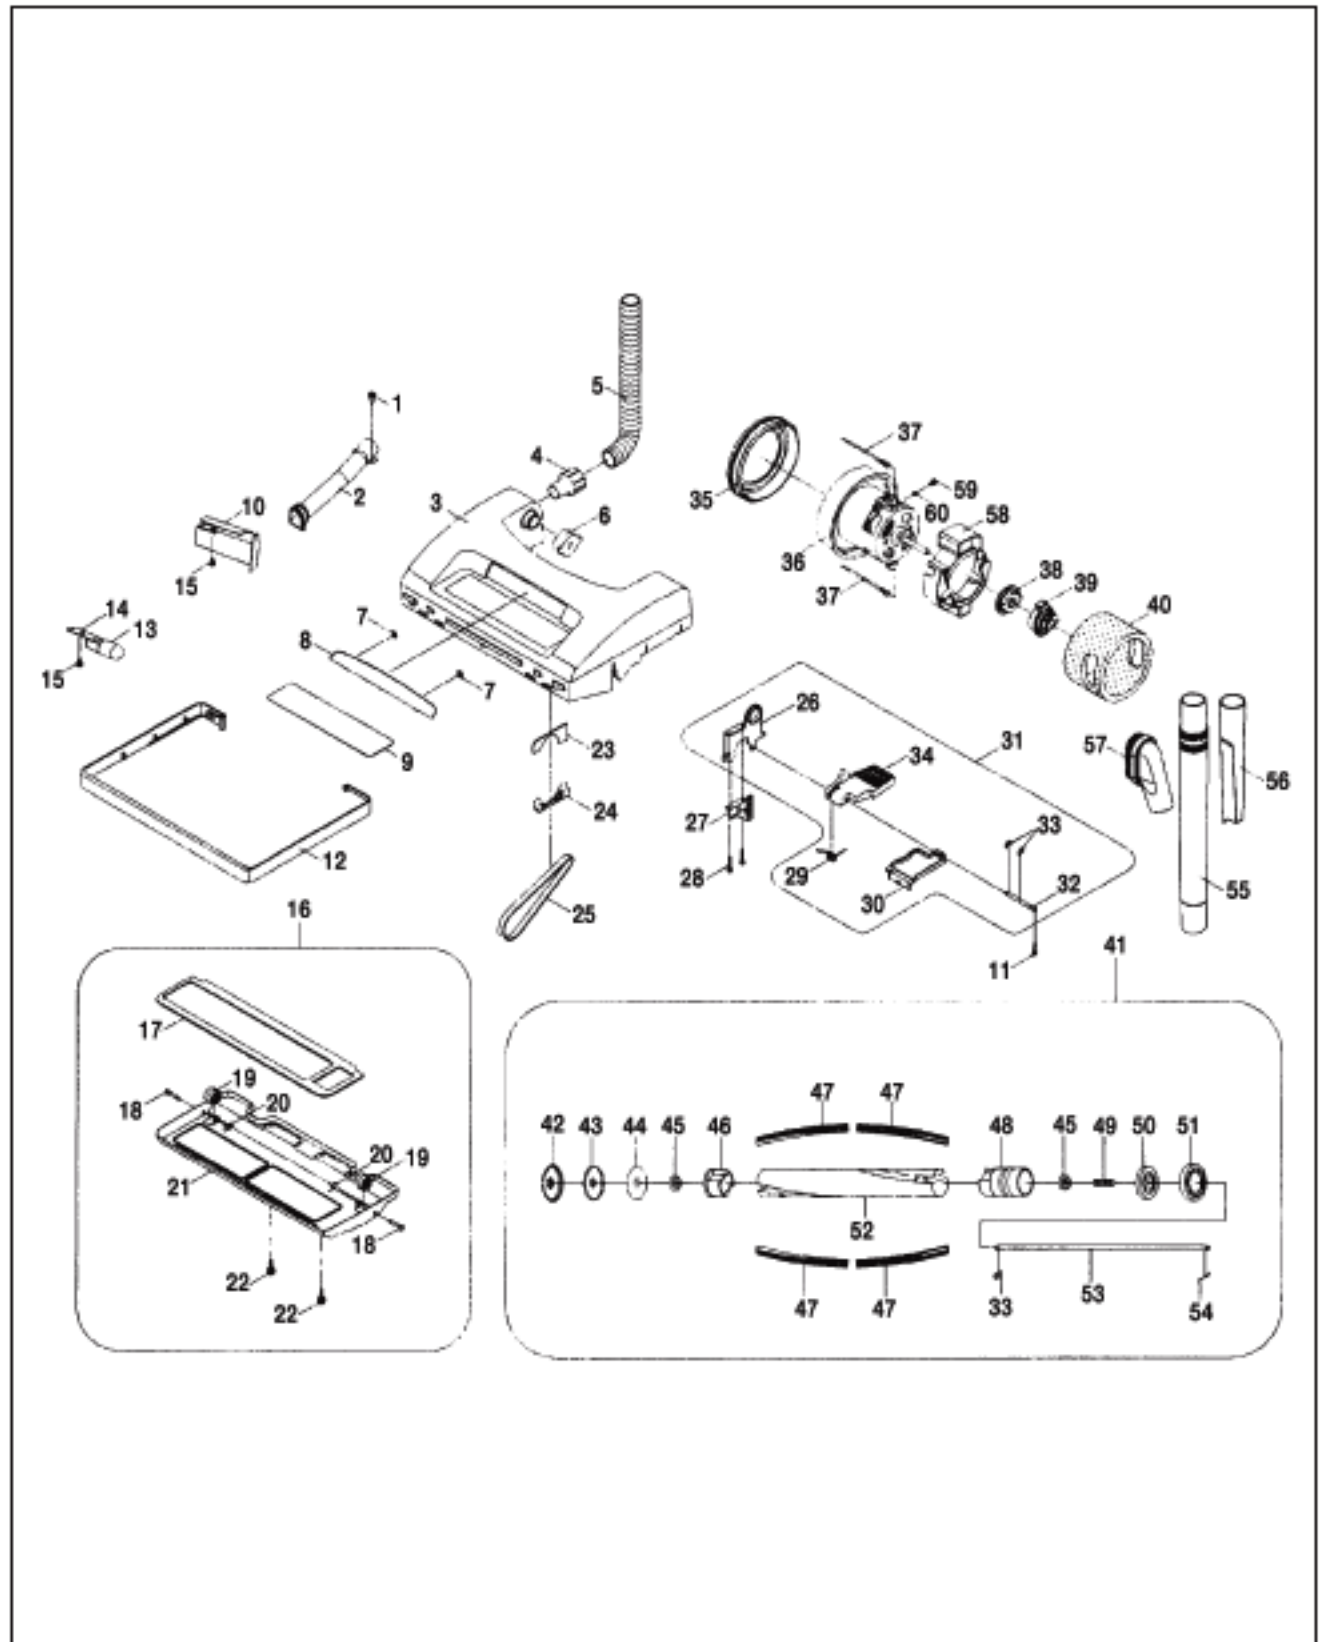

FULLER BRUSH

Original & Replacement

Models FB-HD1T, FBP-HD2T

Original & Replacement

FULLER BRUSH

Models FB-HD1T, FBP-HD2T

KEY	PART NO	DESCRIPTION	KEY	PART NO	DESCRIPTION
1	CP-77250	Screw Nozzle Inlet Tube	31	FB-73733	Pedal Frame Assembly
2	CP-73006	Nozzle Inlet Tube	32	CP-71030	Pedal Shaft
3	FB-73068	Nozzle Housing FB-HD1T Gray	33	CP-71732	E-Clip 4mm
3	FB-73069	Nozzle Housing FB-PHD2 TBlack	34	CP-73716	Foot Pedal
4	CP-73018	Hose Cuff	35	CP-62148	Motor Mount Rear
5	FB-73307	Nozzle Hose	36	CP-60002	Motor Assembly
6	CP-73200	Pivot Bushing Nozzle Housing	37	CP-36149	Temperature Wire
7	CP-73145	Lens Clip	38	CP-62150	Motor Mount Front
8	CP-73149	Headlight Lens	39	CP-62231	Pivot Sleeve Metal
9	FB-73071	Name Plate FB-HD1T	40	CP-62139	Foam Sound Suppressor
9	FB-73072	Name Plate FB-PHD2T	41	FB-20010	Brushroll Complete
10	CP-77430	Washer Furniture Guard	42	CP-20512	End Cap Rubber Cover Left
11	CP-77000	Screw For Furniture Guard	43	CP-20527	End Cap Left
12	FB-74010	Furniture Guard Black	44	CP-20560	Felt Cover
13	CP-35060	Headlight Bulb 15w	45	CP-62008	Agitator Bearing
14	CP-73181	Headlight Socket	46	CP-62808	Bearing Holder
15	CP-77732	Screw Headlight Socket	47	FB-22005	Brush Strip Natural Bristle (Sold Each)
16	CP-76006	Bottom Plate Assembly	48	CP-20570	Agitator Pulley
17	CP-54006	Bottom Plate Gasket	49	CP-77624	Spacing Spring
18	CP-71043	Pin Wheel Bottom Plate	50	CP-20528	End Cap Right Pulley Side
19	CP-71104	Wheel Bottom Plate 24.5mm	51	CP-20513	End Cap Rubber Cover Right
20	CP-77546	Spring Nut Wheel Pin	52	N/A	Order Key #41
21	N/A	(Order Key #16)	53	CP-20511	Agitator Shaft
22	CP-77220	Screw Bottom Plate	54	CP-77412	Spring Clip
23	CP-73409	Felt Packing Top	55	CP-50000	Wand Assembly 2 Pc
24	CP-73410	Vented Support Packing Bottom	56	CP-54000	Crevice Tool
25	FB-10020	Belt Bulk	57	CP-52000	Upholstery Brush
26	CP-73147	Pedal Frame	58	FB-60537	Motor Shroud
27	CP-73050	Belt Guard	59	FB-77424	Set Screws M4x6
28	CP-77000	Screw Pedal Frame	60	FB-77415	Washer
29	CP-77204	Pedal Spring			
30	FB-73200	Cover Belt Rear