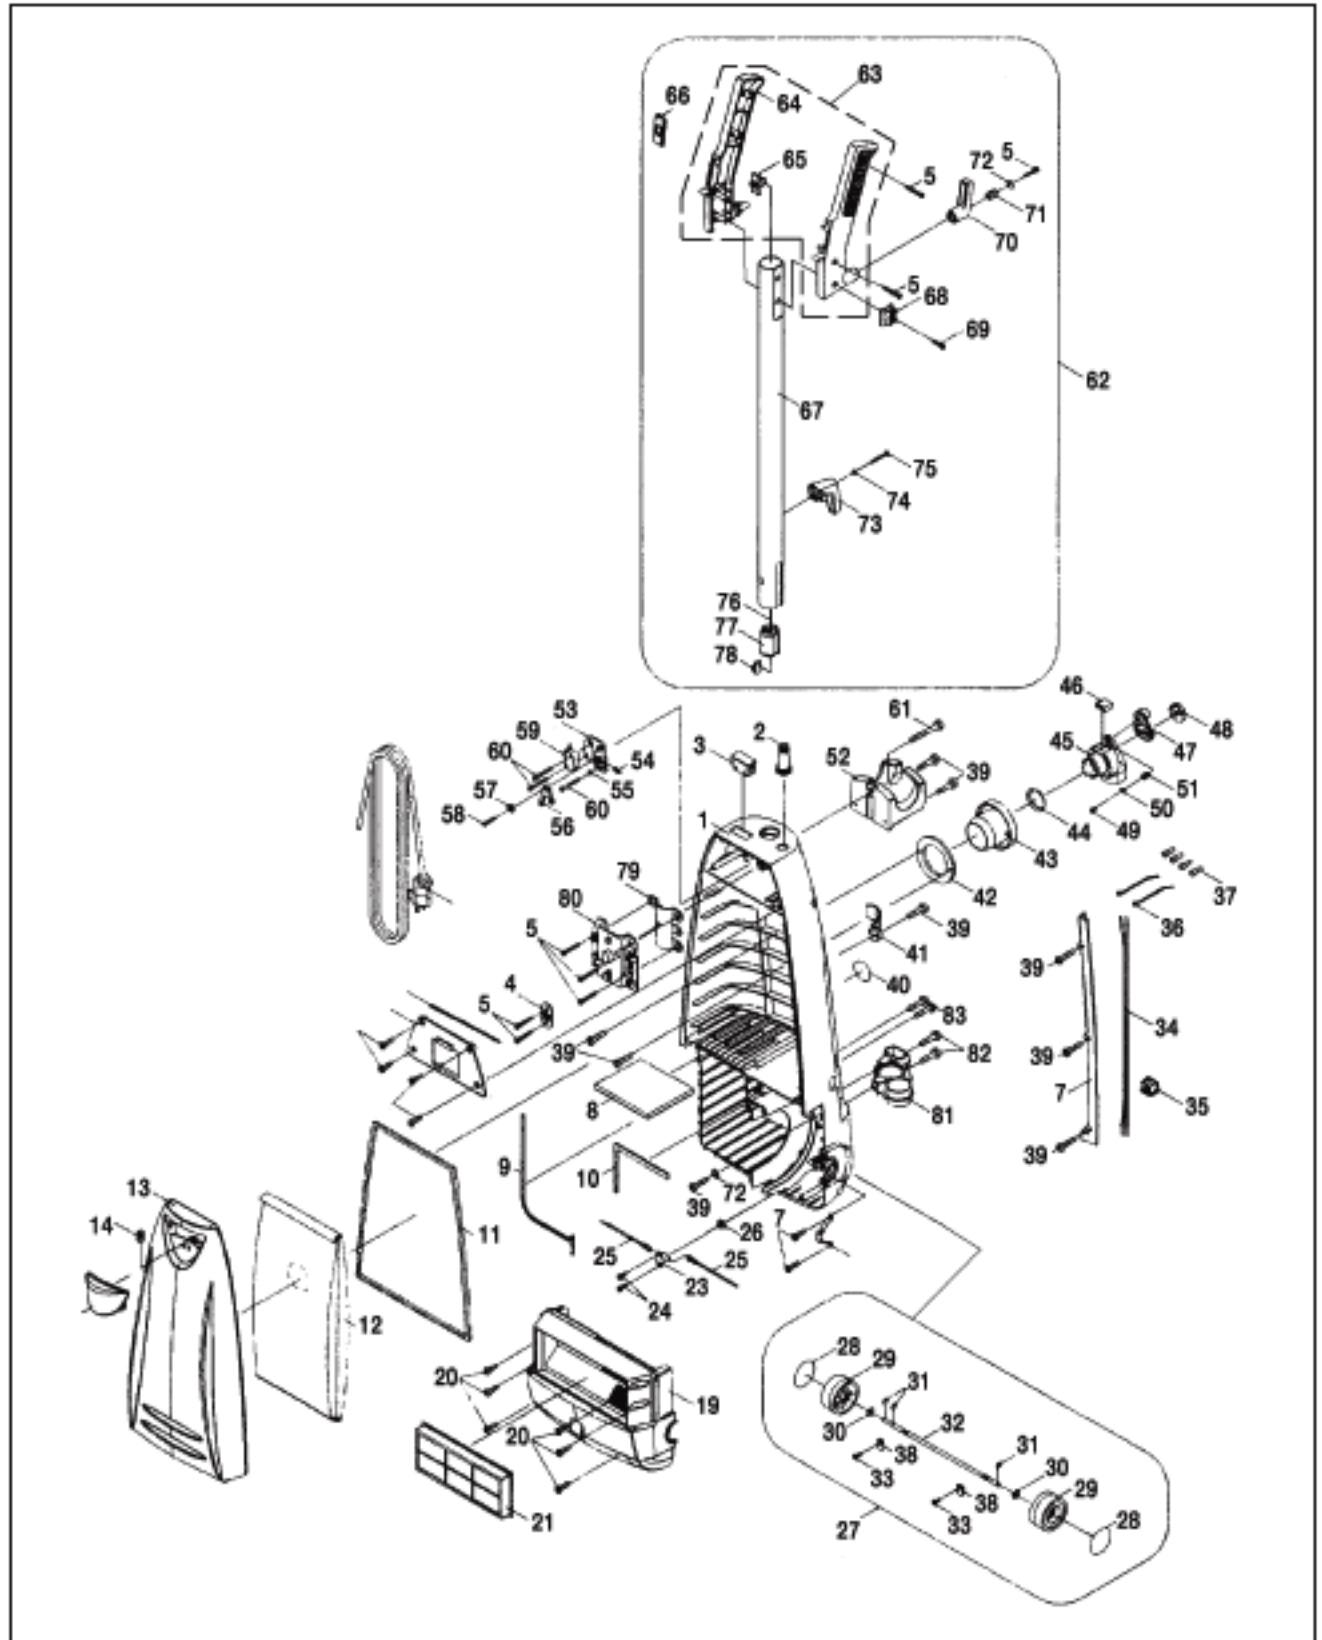

FULLER BRUSH

Original & Replacement

Models FB-HD1T, FBP-HD2T

Original & Replacement

FULLER BRUSH

Models FB-HD1T, FBP-HD2T

KEY	PART NO	DESCRIPTION
1	CP-75000	Dust Compartment
2	CP-32600	Cord Strain Relief
3	FB-71306	Plate Cover For Dust Compartment
4	CP-32010	Cord Restraining Strap
5	CP-77000	Screw For Restraining Strap
6	CP-34500	Inner Switch Cover
7	FB-77450	Screw Inner Switch Cover
8	FB-18210	Filter Secondary Electrostatic
9	CP-76000	Motor Cover Seal 1
10	CP-76010	Motor Cover Seal 2
11	CP-76020	Dust Compartment Seal
12	FB-14000	Paper Bags 6 Pk
12	FB-14000-12	Paper Bags 12 Pk
13	FB-53060	Dust Cover FB-HD1T Gray
13	FB-53064	Dust Cover FB-PHD2T Black
14	FB-54123	Dust Cover Latch Spring
15	FB-54124	Dust Cover Latch
16	CP-76030	Seal Inner Switch Cover
17	CP-75040	Wire Harness Cover
18	CP-75050	Support Strap
19	FB-75065	Motor Black
20	CP-77000	Screw Motor Cover
21	FB-1801	Hepa Filter 1 Pk
22	CP-30000	Power Cord 30' 17/2 Black
22	FB-30000	Power Cord 40' 17/3 Red
23	CP-34501	Thermal Switch
24	CP-77012	Screw Thermal Switch
25	CP-34502	Temperature Wire W/Switch
26	CP-76040	Seal Temperature Switch
27	CP-71004	Wheel Axle Assembly
28	CP-74001	Decal Rear Wheel
29	CP-71001	Wheel Rear Black
30	CP-71002	Washer Rear Wheel
31	CP-71003	E-Clip Ring Rear Wheel
32	FB-54135	Axle Rear Wheel
33	CP-77013	Screw Rear Axle
34	FB-30314	Cord Motor FB-HD1T
34	FB-33614	Cord Motor FB-HD2T
35	CP-36043	Wire Bushing
36	CP-36054	Zip Tie
37	CP-36070	Wire Connector
38	CP-71010	Washer Rear Axle
39	CP-77020	Screw Wire Harness/Hose Clip
40	FB-74000	Warning Label
49	CP-77033	Screw Suction Inlet
50	CP-71022	Washer Suction Inlet
51	CP-77055	Spring Suction Inlet
52	CP-75140	Hose Hanger
53	FB-34500	Switch Mount Plate
54	FB-77719	Spring Switch Activator
55	FB-71625	Washer Switch Activator

KEY	PART NO	DESCRIPTION
56	FB-34505	Switch Activator
57	FB-71332	Washer Switch Activator
58	FB-77206	Screw Switch Activator
59	FB-34367	Main Switch
60	FB-77275	Screw Switch Activator
61	FB-77320	Screw Handle
62	FB-18107	Handle Assembly Household
62	FB-18112	Handle Assembly Commercial
63	FB-70255	Grip Assembly Both Sides
64	N/A	Order Key #63
65	FB-34307	Switch Knob
66	FB-3456W	Switch Window
67	FB-18110	Handle Tube
68	FB-L06	Cord Holder On Grip
69	CP-77000	Screw Lower Grip
70	FB-70050	Cord Hook Upper Black
71	FB-77430	Spring Upper Cord Hook
72	FB-71434	Washer Upper Cord Hook
73	CP-70518	Cord Hook Lower Black
74	FB-71323	Lock Washer Lower Cord Hook
75	FB-77330	Screw Lower Cord Hook
76	FB-34515	Handle Lever Rod
77	FB-34514	Holder Handle Lever Rod
78	FB-34414	Lever Knob Black
79	CP-70354	Handle Fitting
80	FB-75333	Wire Harness Support
81	FB-70139	On Board Tool Holder
82	FB-77437	Screw Tool Holder
83	CP-77033	Screw Dust Compartment

Handle Parts List For FB-PHD2T Not Shown

FB-70000	Handle Tube
CP-70025	Foam Grip
CP-70035	Handle Cap
FB-34428	Switch Knob
FB-34806	Guard For Switch Knob
FB-77400	Screw For switch Guard
CP-54035	L Bolt
FB-70540	Cord Hook Holder
FB-71437	Lock Washer
CP-54033	Nut For L Bolt
FB-70433	Upper Cord Hook
FB-40074	Hose Attachment Complete