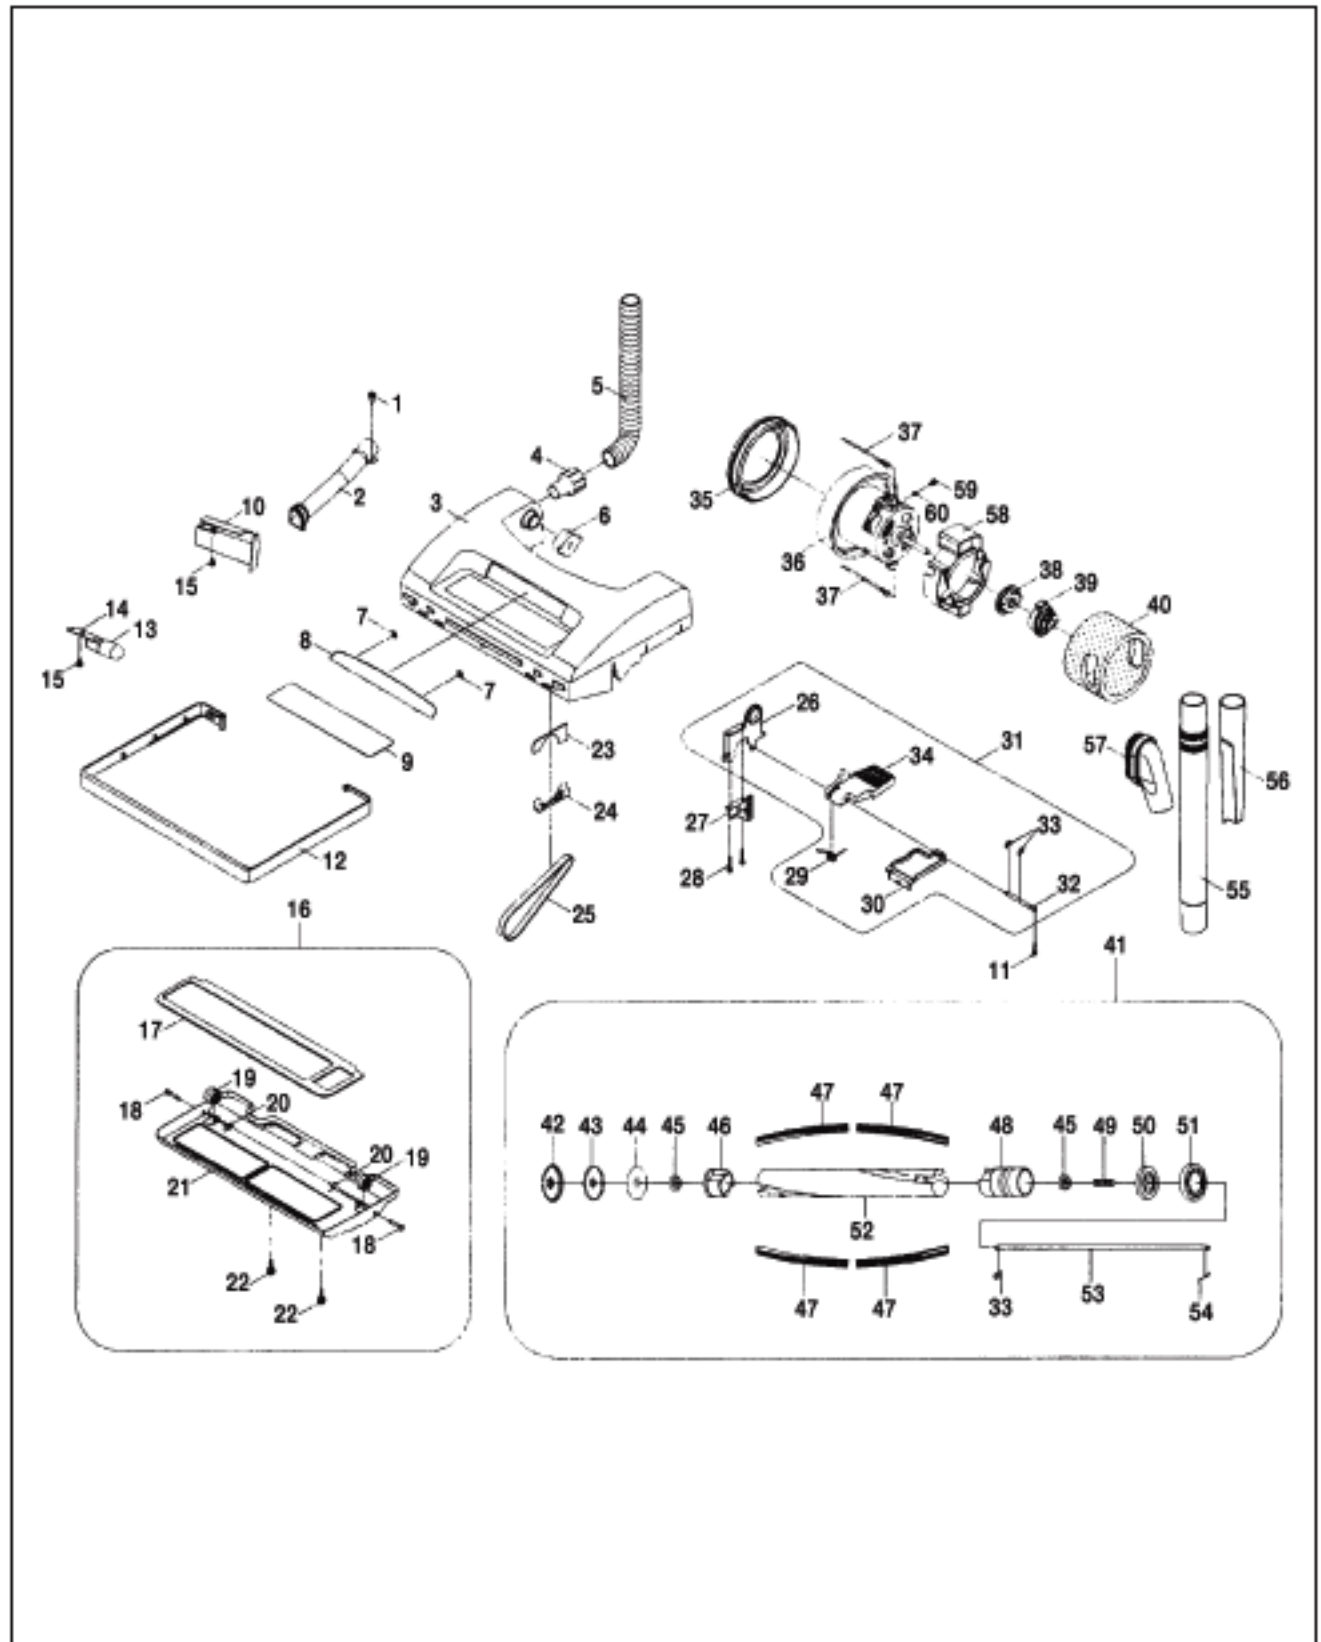

FULLER BRUSH

Original & Replacement

Models FB-HD1T, FBP-HD2T

Original & Replacement

FULLER BRUSH

Models FB-HD1T, FBP-HD2T

KEY	PART NO	DESCRIPTION	KEY	PART NO	DESCRIPTION
1	CP-77250	Screw Nozzle Inlet Tube	31	FB-73733	Pedal Frame Assembly
2	CP-73006	Nozzle Inlet Tube	32	CP-71030	Pedal Shaft
3	FB-73068	Nozzle Housing FB-HD1T Gray	33	CP-71732	E-Clip 4mm
3	FB-73069	Nozzle Housing FB-PHD2 TBlack	34	CP-73716	Foot Pedal
4	CP-73018	Hose Cuff	35	CP-62148	Motor Mount Rear
5	FB-73307	Nozzle Hose	36	CP-60002	Motor Assembly
6	CP-73200	Pivot Bushing Nozzle Housing	37	CP-36149	Temperature Wire
7	CP-73145	Lens Clip	38	CP-62150	Motor Mount Front
8	CP-73149	Headlight Lens	39	CP-62231	Pivot Sleeve Metal
9	FB-73071	Name Plate FB-HD1T	40	CP-62139	Foam Sound Suppressor
9	FB-73072	Name Plate FB-PHD2T	41	FB-20010	Brushroll Complete
10	CP-77430	Washer Furniture Guard	42	CP-20512	End Cap Rubber Cover Left
11	CP-77000	Screw For Furniture Guard	43	CP-20527	End Cap Left
12	FB-74010	Furniture Guard Black	44	CP-20560	Felt Cover
13	CP-35060	Headlight Bulb 15w	45	CP-62008	Agitator Bearing
14	CP-73181	Headlight Socket	46	CP-62808	Bearing Holder
15	CP-77732	Screw Headlight Socket	47	FB-22005	Brush Strip Natural Bristle (Sold Each)
16	CP-76006	Bottom Plate Assembly	48	CP-20570	Agitator Pulley
17	CP-54006	Bottom Plate Gasket	49	CP-77624	Spacing Spring
18	CP-71043	Pin Wheel Bottom Plate	50	CP-20528	End Cap Right Pulley Side
19	CP-71104	Wheel Bottom Plate 24.5mm	51	CP-20513	End Cap Rubber Cover Right
20	CP-77546	Spring Nut Wheel Pin	52	N/A	Order Key #41
21	N/A	(Order Key #16)	53	CP-20511	Agitator Shaft
22	CP-77220	Screw Bottom Plate	54	CP-77412	Spring Clip
23	CP-73409	Felt Packing Top	55	CP-50000	Wand Assembly 2 Pc
24	CP-73410	Vented Support Packing Bottom	56	CP-54000	Crevice Tool
25	FB-10020	Belt Bulk	57	CP-52000	Upholstery Brush
26	CP-73147	Pedal Frame	58	FB-60537	Motor Shroud
27	CP-73050	Belt Guard	59	FB-77424	Set Screws M4x6
28	CP-77000	Screw Pedal Frame	60	FB-77415	Washer
29	CP-77204	Pedal Spring			
30	FB-73200	Cover Belt Rear