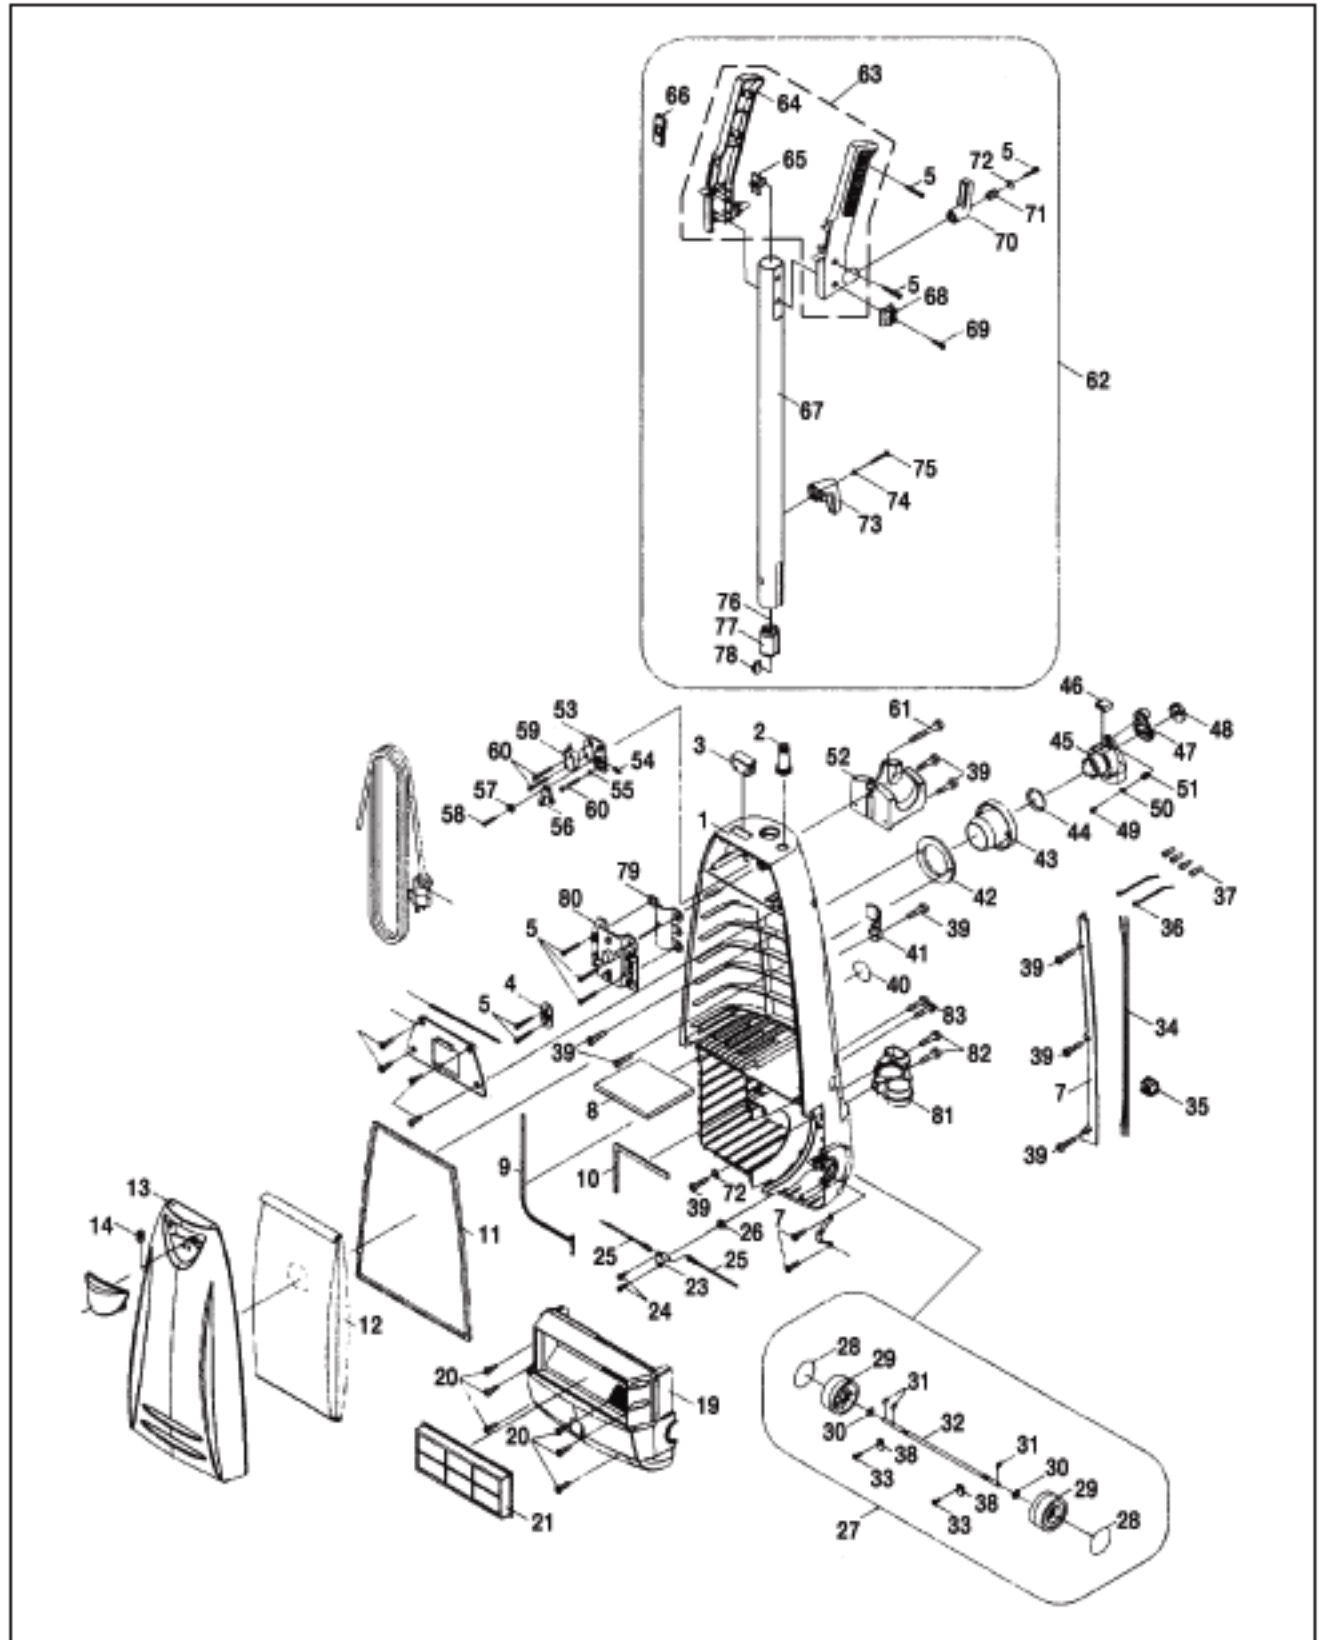

FULLER BRUSH

Original & Replacement

Models FB-HD1T, FBP-HD2T

Original & Replacement

FULLER BRUSH

Models FB-HD1T, FBP-HD2T

KEY	PART NO	DESCRIPTION
1	CP-75000	Dust Compartment
2	CP-32600	Cord Strain Relief
3	FB-71306	Plate Cover For Dust Compartment
4	CP-32010	Cord Restraining Strap
5	CP-77000	Screw For Restraining Strap
6	CP-34500	Inner Switch Cover
7	FB-77450	Screw Inner Switch Cover
8	FB-18210	Filter Secondary Electrostatic
9	CP-76000	Motor Cover Seal 1
10	CP-76010	Motor Cover Seal 2
11	CP-76020	Dust Compartment Seal
12	FB-14000	Paper Bags 6 Pk
12	FB-14000-12	Paper Bags 12 Pk
13	FB-53060	Dust Cover FB-HD1T Gray
13	FB-53064	Dust Cover FB-PHD2T Black
14	FB-54123	Dust Cover Latch Spring
15	FB-54124	Dust Cover Latch
16	CP-76030	Seal Inner Switch Cover
17	CP-75040	Wire Harness Cover
18	CP-75050	Support Strap
19	FB-75065	Motor Black
20	CP-77000	Screw Motor Cover
21	FB-1801	Hepa Filter 1 Pk
22	CP-30000	Power Cord 30' 17/2 Black
22	FB-30000	Power Cord 40' 17/3 Red
23	CP-34501	Thermal Switch
24	CP-77012	Screw Thermal Switch
25	CP-34502	Temperature Wire W/Switch
26	CP-76040	Seal Temperature Switch
27	CP-71004	Wheel Axle Assembly
28	CP-74001	Decal Rear Wheel
29	CP-71001	Wheel Rear Black
30	CP-71002	Washer Rear Wheel
31	CP-71003	E-Clip Ring Rear Wheel
32	FB-54135	Axle Rear Wheel
33	CP-77013	Screw Rear Axle
34	FB-30314	Cord Motor FB-HD1T
34	FB-33614	Cord Motor FB-HD2T
35	CP-36043	Wire Bushing
36	CP-36054	Zip Tie
37	CP-36070	Wire Connector
38	CP-71010	Washer Rear Axle
39	CP-77020	Screw Wire Harness/Hose Clip
40	FB-74000	Warning Label
49	CP-77033	Screw Suction Inlet
50	CP-71022	Washer Suction Inlet
51	CP-77055	Spring Suction Inlet
52	CP-75140	Hose Hanger
53	FB-34500	Switch Mount Plate
54	FB-77719	Spring Switch Activator
55	FB-71625	Washer Switch Activator