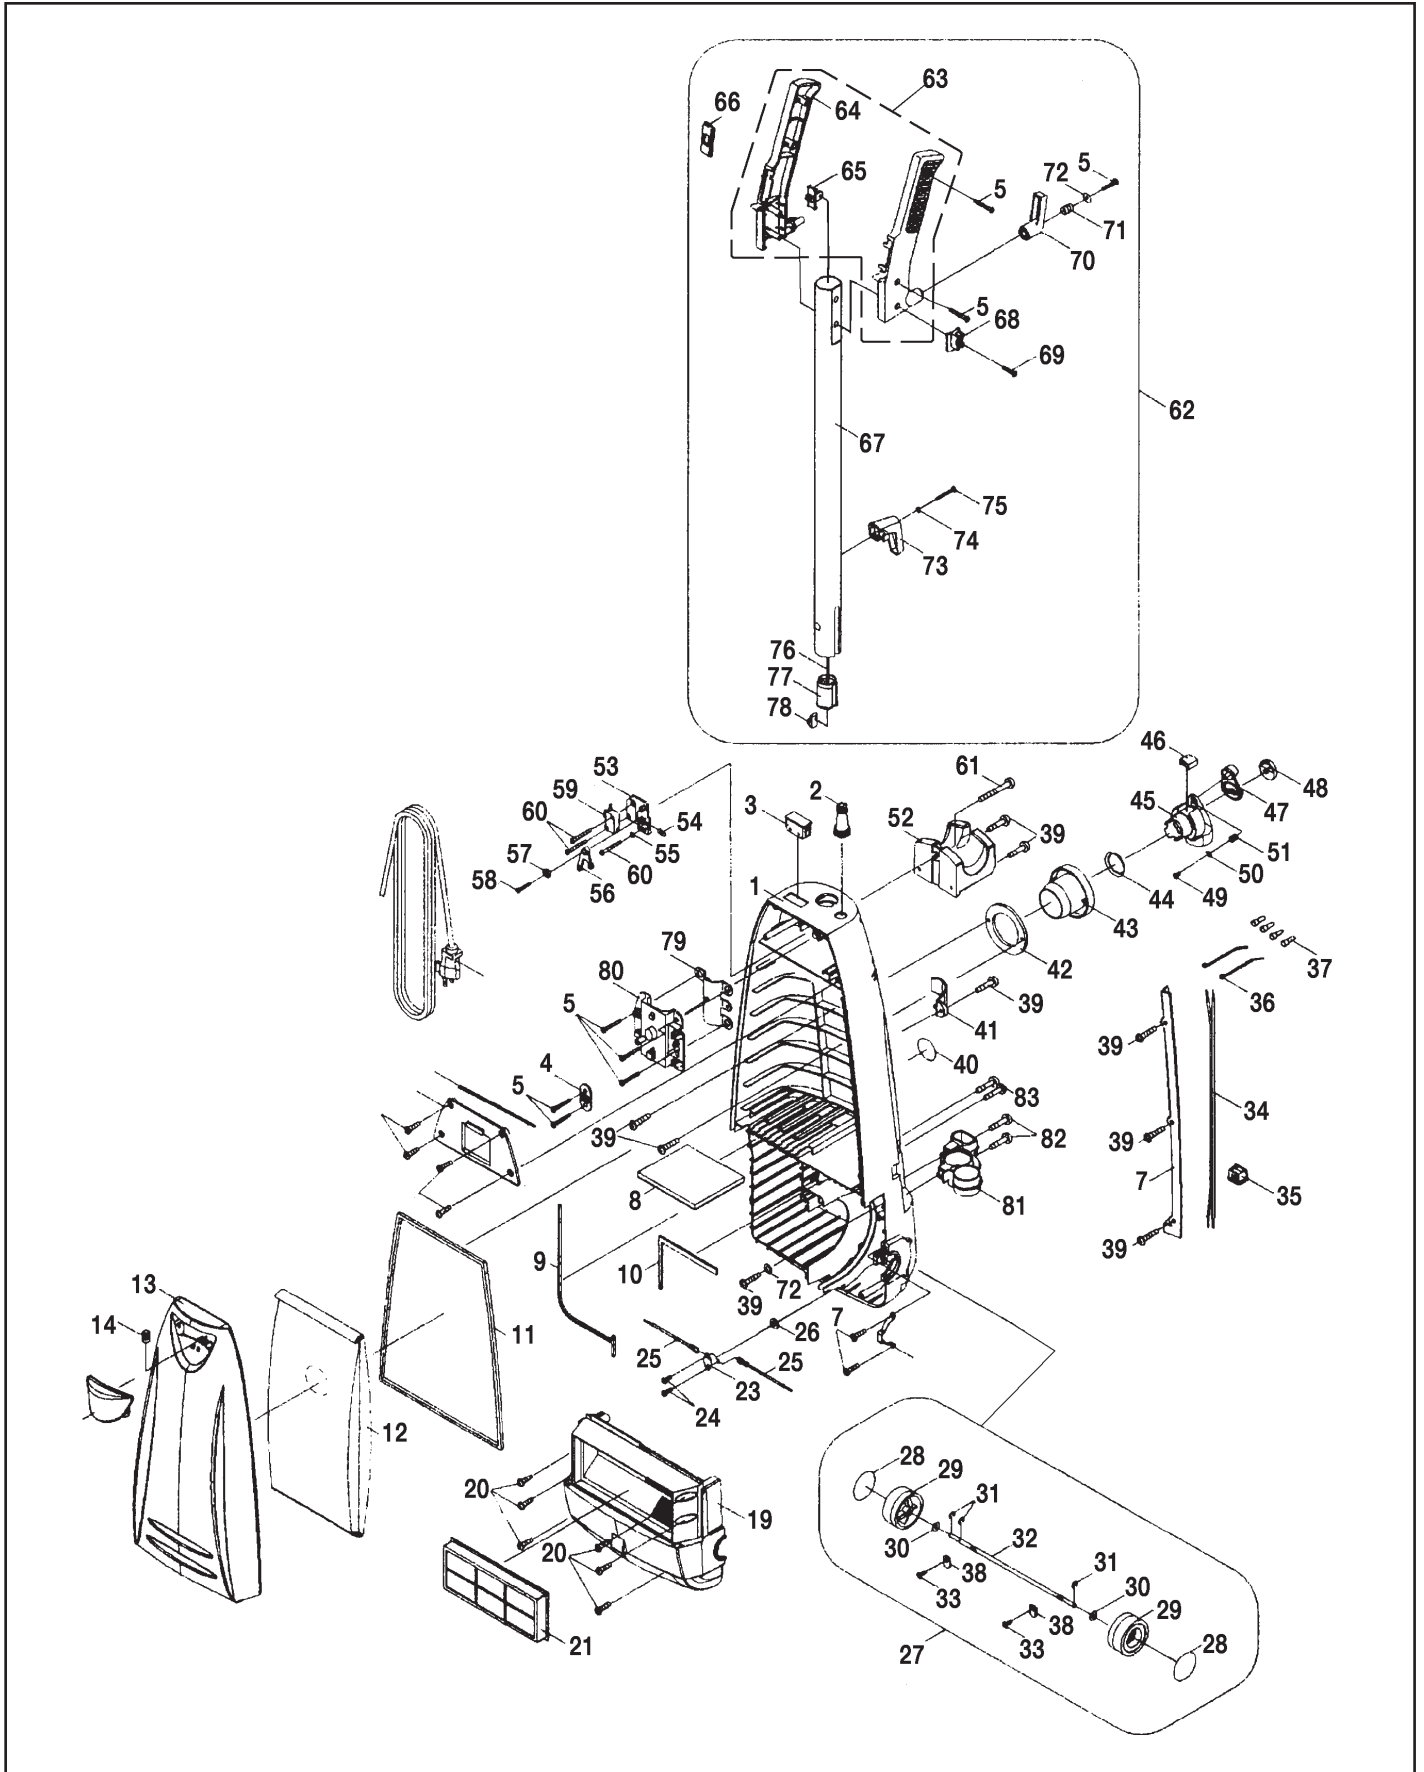

FULLER BRUSH

Original & Replacement

Models FB-HD1T, FBP-HD2T

Original & Replacement

FULLER BRUSH

Models FB-HD1T, FBP-HD2T

KEY	PART NO	DESCRIPTION
1	CP-75000	Dust Compartment
2	CP-32600	Cord Strain Relief
3	FB-71306	Plate Cover For Dust Compartment
4	CP-32010	Cord Restraining Strap
5	CP-77000	Screw For Restraining Strap
6	CP-34500	Inner Switch Cover
7	FB-77450	Screw Inner Switch Cover
8	FB-18210	Filter Secondary Electrostatic
9	CP-76000	Motor Cover Seal 1
10	CP-76010	Motor Cover Seal 2
11	CP-76020	Dust Compartment Seal
12	FB-14000	Paper Bags 6 Pk
12	FB-14000-12	Paper Bags 12 Pk
13	FB-53060	Dust Cover FB-HD1T Gray
13	FB-53064	Dust Cover FB-PHD2T Black
14	FB-54123	Dust Cover Latch Spring
15	FB-54124	Dust Cover Latch
16	CP-76030	Seal Inner Switch Cover
17	CP-75040	Wire Harnes Cover
18	CP-75050	Support Strap
19	FB-75065	Motor Black
20	CP-77000	Screw Motor Cover
21	FB-18010	Hepa Filter 1 Pk
22	CP-30000	Power Cord 30' 17/2 Black
22	FB-30000	Power Cord 40' 17/3 Red
23	CP-34501	Thermal Switch
24	CP-77012	Screw Thermal Switch
25	CP-34502	Temperature Wire W/Switch
26	CP-76040	Seal Temperature Switch
27	CP-71004	Wheel Axle Assembly
28	CP-74001	Decal Rear Wheel
29	CP-71001	Wheel Rear Black
30	CP-71002	Washer Rear Wheel
31	CP-71003	E-Clip Ring Rear Wheel
32	FB-54135	Axle Rear Wheel
33	CP-77013	Screw Rear Axle
34	FB-30314	Cord Motor FB-HD1T
34	FB-33614	Cord Motor FB-HD2T
35	CP-36043	Wire Bushing
36	CP-36054	Zip Tie
37	CP-36070	Wire Connector
38	CP-71010	Washer Rear Axle
39	CP-77020	Screw Wire Harness/Hose Clip
40	FB-74000	Warning Label
49	CP-77033	Screw Suction Inlet
50	CP-71022	Washer Suction Inlet
51	CP-77055	Spring Suction Inlet
52	CP-75140	Hose Hanger
53	FB-34500	Switch Mount Plate
54	FB-77719	Spring Switch Activator
55	FB-71625	Washer Switch Activator