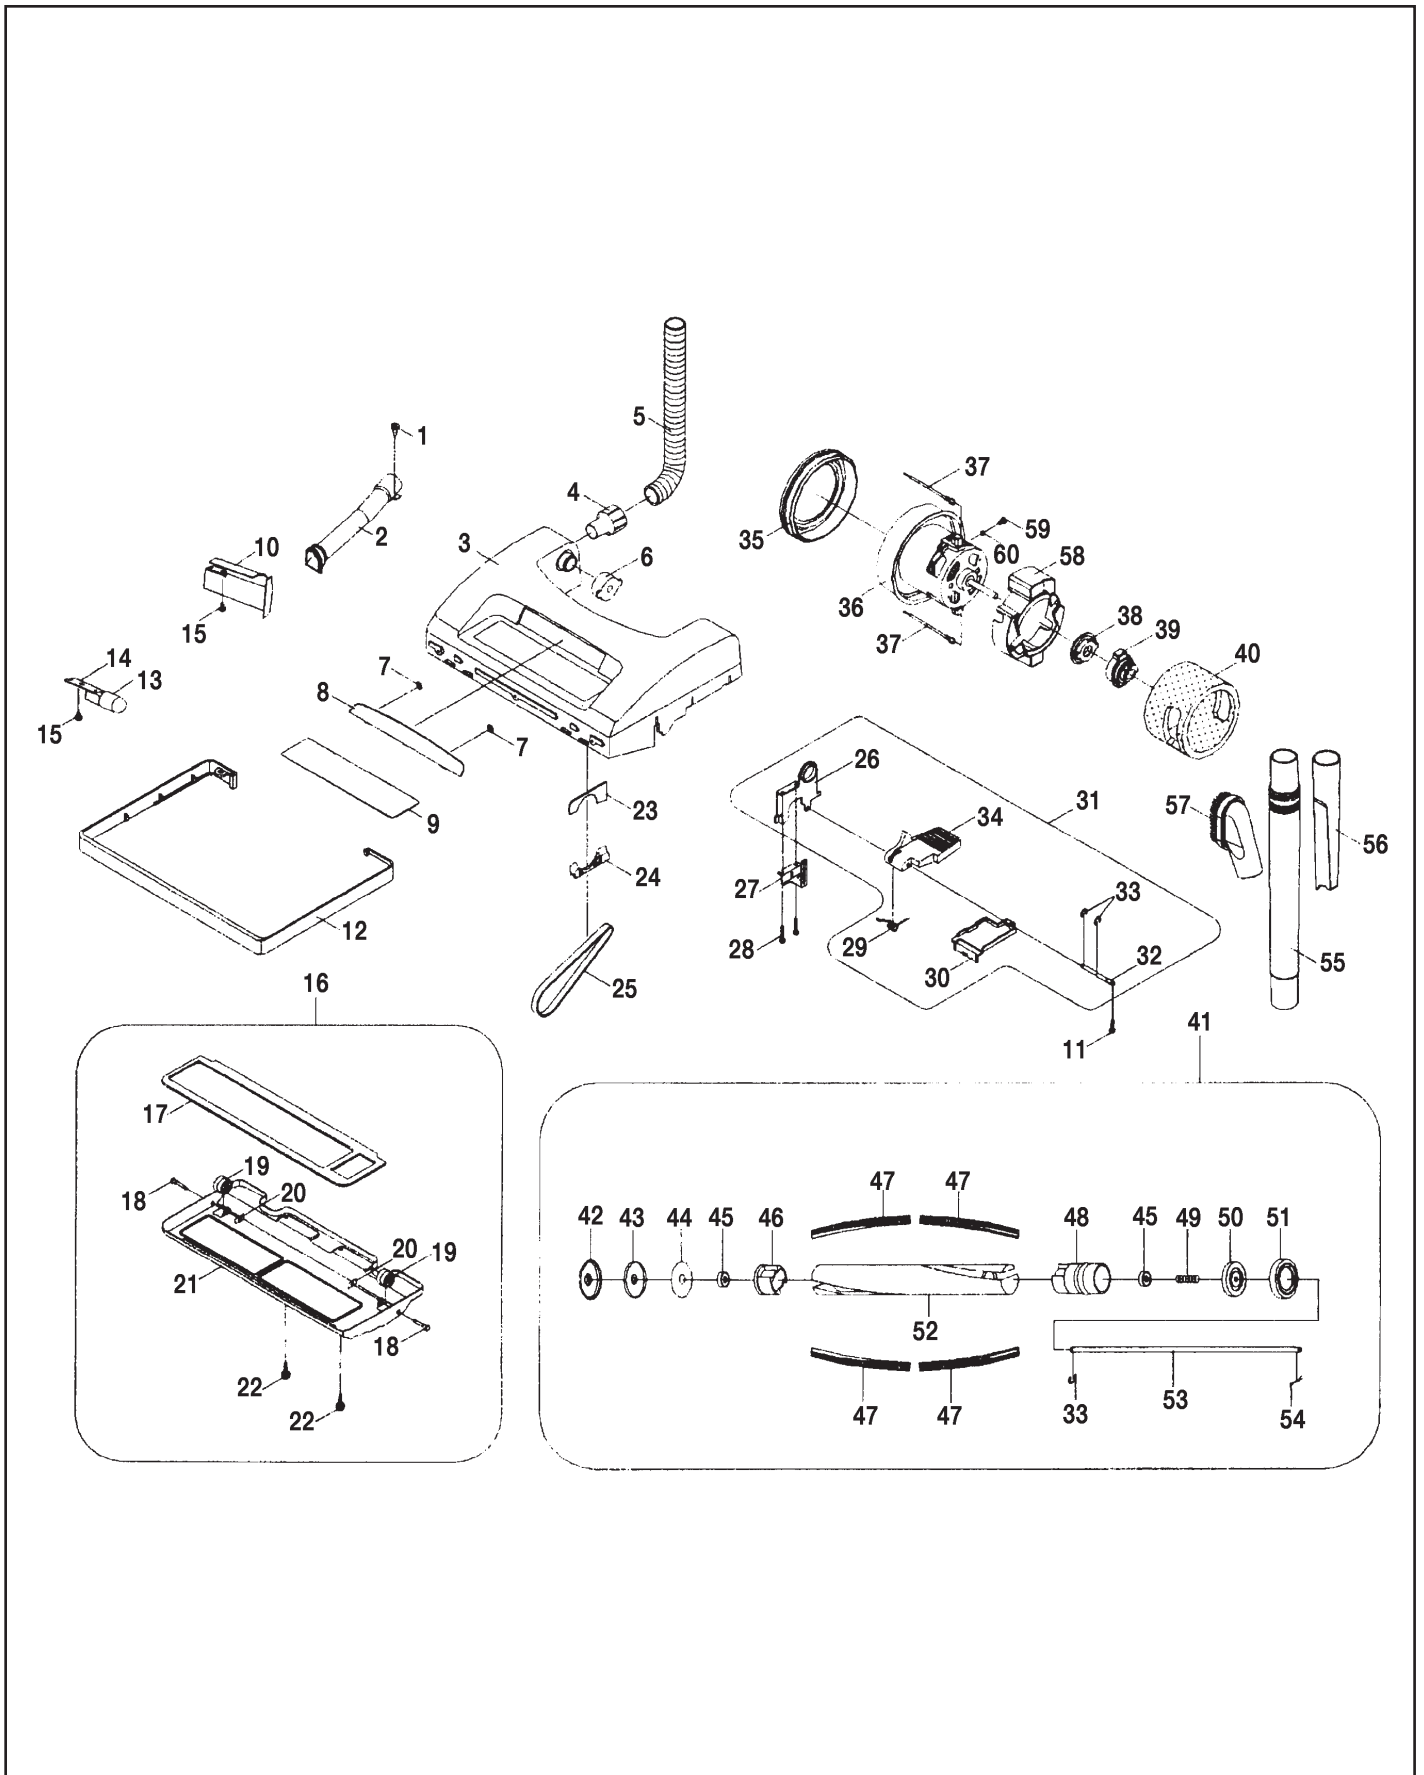

FULLER BRUSH

Original & Replacement

Models FB-HD1T, FBP-HD2T

Original & Replacement

FULLER BRUSH

Models FB-HD1T, FBP-HD2T

KEY	PART NO	DESCRIPTION	KEY	PART NO	DESCRIPTION
1	CP-77250	Screw Nozzle Inlet Tube	31	FB-73733	Pedal Frame Assembly
2	CP-73006	Nozzle Inlet Tube	32	CP-71030	Pedal Shaft
3	FB-73068	Nozzle Housing FB-HD1T Gray	33	CP-71732	E-Clip 4mm
3	FB-73069	Nozzle Housing FB-PHD2 TBlack	34	CP-73716	Foot Pedal
4	CP-73018	Hose Cuff	35	CP-62148	Motor Mount Rear
5	FB-73307	Nozzle Hose	36	CP-60002	Motor Assembly
6	CP-73200	Pivot Bushing Nozzle Housing	37	CP-36149	Temperature Wire
7	CP-73145	Lens Clip	38	CP-62150	Motor Mount Front
8	CP-73149	Headlight Lens	39	CP-62231	Pivot Sleeve Metal
9	FB-73071	Name Plate FB-HD1T	40	CP-62139	Foam Sound Suppressor
9	FB-73072	Name Plate FB-PHD2T	41	FB-20010	Brushroll Complete
10	CP-77430	Washer Furniture Guard	42	CP-20512	End Cap Rubber Cover Left
11	CP-77000	Screw For Furniture Guard	43	CP-20527	End Cap Left
12	FB-74010	Furniture Guard Black	44	CP-20560	Felt Cover
13	CP-35060	Headlight Bulb 15w	45	CP-62008	Agitator Bearing
14	CP-73181	Headlight Socket	46	CP-62808	Bearing Holder
15	CP-77732	Screw Headlight Socket	47	FB-22005	Brush Strip Natural Bristle (Sold Each)
16	CP-76006	Bottom Plate Assembly	48	CP-20570	Agitator Pulley
17	CP-54006	Bottom Plate Gasket	49	CP-77624	Spacing Spring
18	CP-71043	Pin Wheel Bottom Plate	50	CP-20528	End Cap Right Pulley Side
19	CP-71104	Wheel Bottom Plate 24.5mm	51	CP-20513	End Cap Rubber Cover Right
20	CP-77546	Spring Nut Wheel Pin	52	N/A	Order Key #41
21	N/A	(Order Key #16)	53	CP-20511	Agitator Shaft
22	CP-77220	Screw Bottom Plate	54	CP-77412	Spring Clip
23	CP-73409	Felt Packing Top	55	CP-50000	Wand Assembly 2 Pc
24	CP-73410	Vented Support Packing Bottom	56	CP-54000	Crevice Tool
25	FB-1002	Belt Bulk	57	CP-52000	Upholstery Brush
26	CP-73147	Pedal Frame	58	FB-60537	Motor Shroud
27	CP-73050	Belt Guard	59	FB-77424	Set Screws M4x6
28	CP-77000	Screw Pedal Frame	60	FB-77415	Washer
29	CP-77204	Pedal Spring			
30	FB-73200	Cover Belt Rear