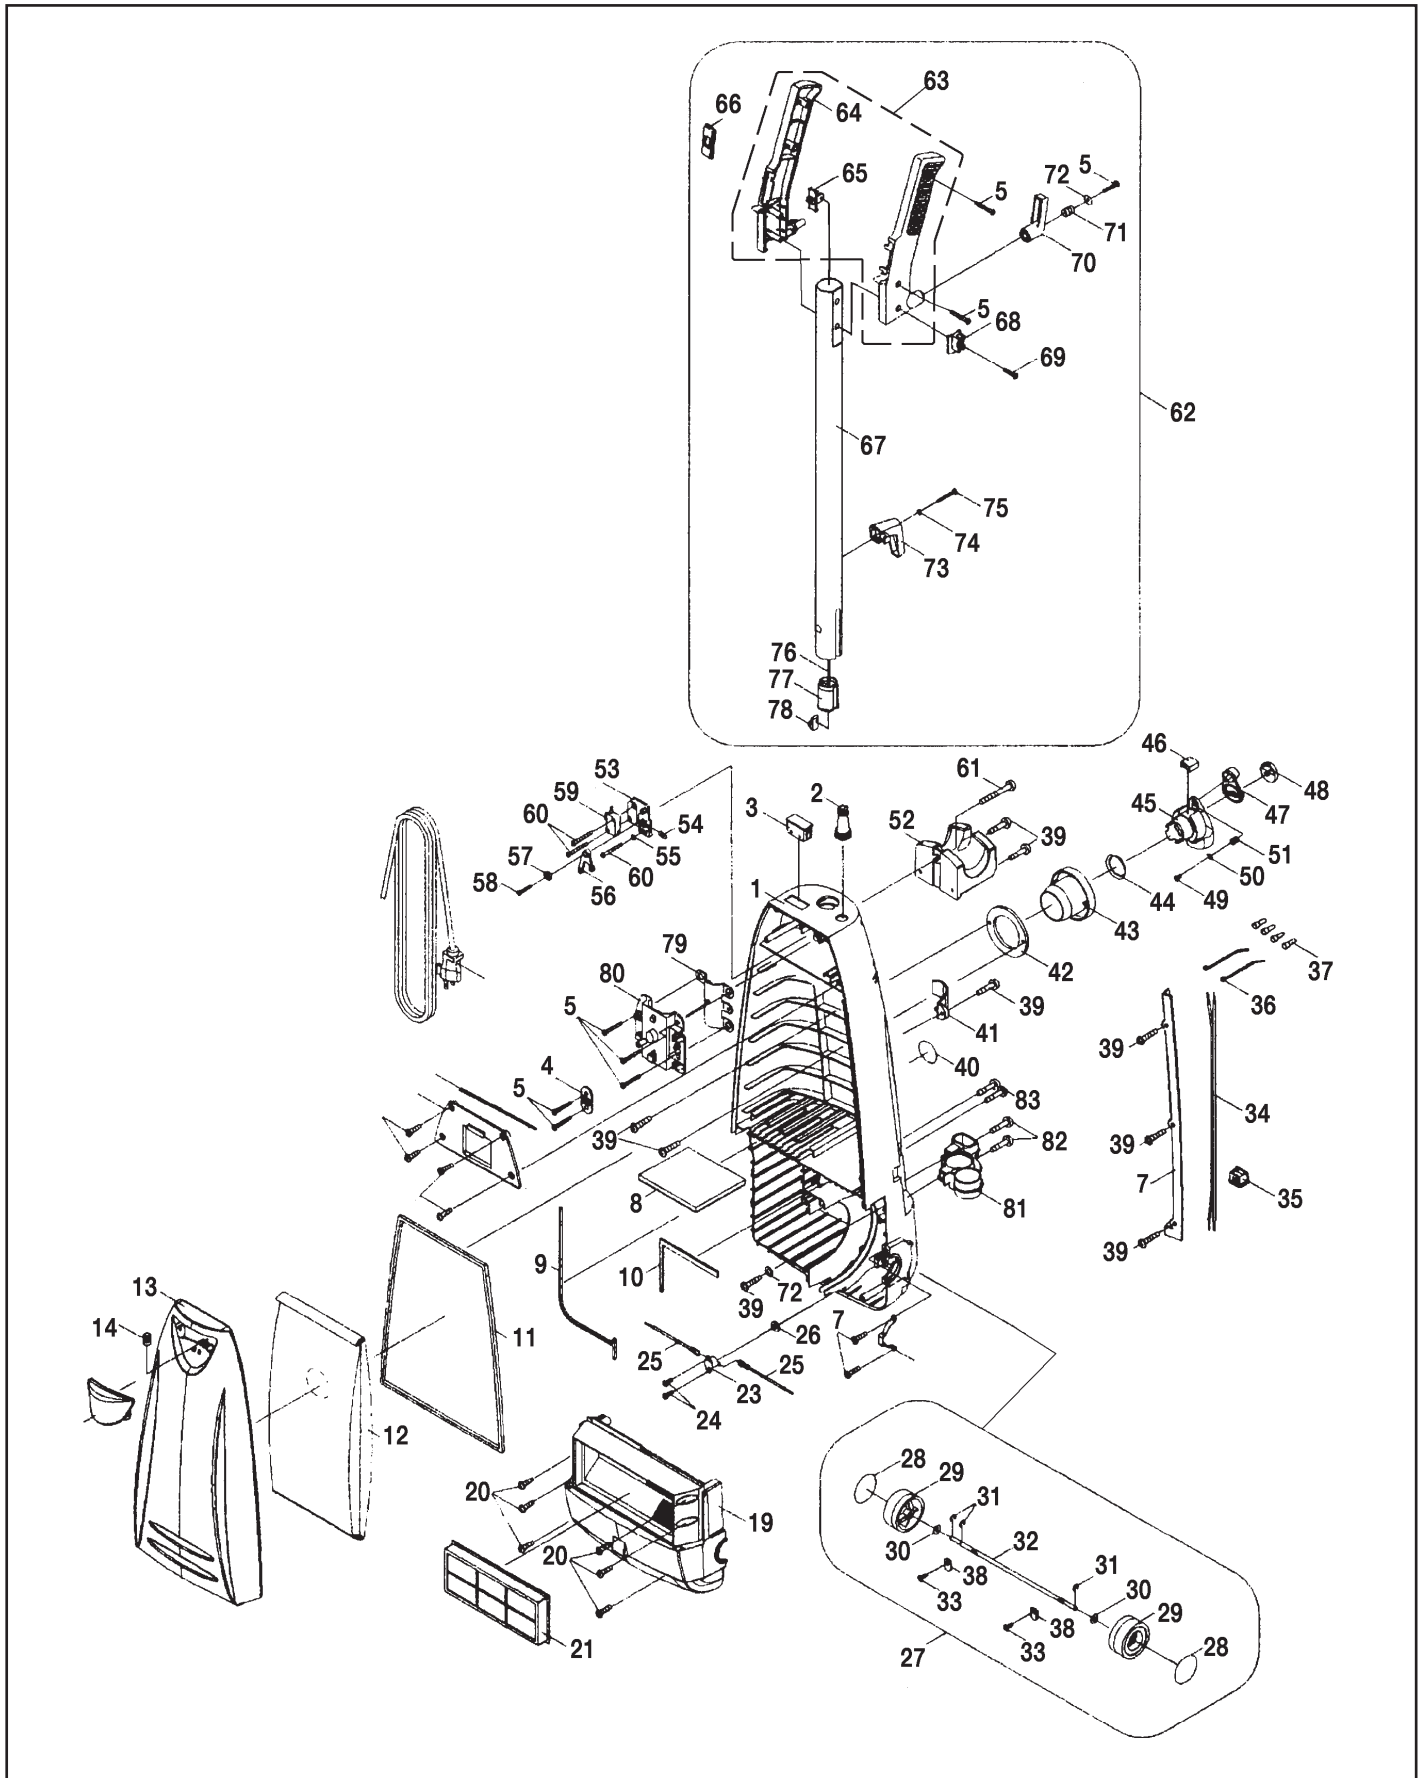

[Find Your FULLER BRUSH Vacuum Cleaner Parts - Select From 23 Models](#)

----- Manual continues below -----

FULLER BRUSH

Original & Replacement

Models FB-HD1T, FBP-HD2T

Original & Replacement

FULLER BRUSH

Models FB-HD1T, FBP-HD2T

KEY	PART NO	DESCRIPTION
1	CP-75000	Dust Compartment
2	CP-32600	Cord Strain Relief
3	FB-71306	Plate Cover For Dust Compartment
4	CP-32010	Cord Restraining Strap
5	CP-77000	Screw For Restraining Strap
6	CP-34500	Inner Switch Cover
7	FB-77450	Screw Inner Switch Cover
8	FB-18210	Filter Secondary Electrostatic
9	CP-76000	Motor Cover Seal 1
10	CP-76010	Motor Cover Seal 2
11	CP-76020	Dust Compartment Seal
12	FB-14000	Paper Bags 6 Pk
12	FB-14000-12	Paper Bags 12 Pk
13	FB-53060	Dust Cover FB-HD1T Gray
13	FB-53064	Dust Cover FB-PHD2T Black
14	FB-54123	Dust Cover Latch Spring
15	FB-54124	Dust Cover Latch
16	CP-76030	Seal Inner Switch Cover
17	CP-75040	Wire Harness Cover
18	CP-75050	Support Strap
19	FB-75065	Motor Black
20	CP-77000	Screw Motor Cover
21	FB-18010	Hepa Filter 1 Pk
22	CP-30000	Power Cord 30' 17/2 Black
22	FB-30000	Power Cord 40' 17/3 Red
23	CP-34501	Thermal Switch
24	CP-77012	Screw Thermal Switch
25	CP-34502	Temperature Wire W/Switch
26	CP-76040	Seal Temperature Switch
27	CP-71004	Wheel Axle Assembly
28	CP-74001	Decal Rear Wheel
29	CP-71001	Wheel Rear Black
30	CP-71002	Washer Rear Wheel
31	CP-71003	E-Clip Ring Rear Wheel
32	FB-54135	Axle Rear Wheel
33	CP-77013	Screw Rear Axle
34	FB-30314	Cord Motor FB-HD1T
34	FB-33614	Cord Motor FB-HD2T
35	CP-36043	Wire Bushing
36	CP-36054	Zip Tie
37	CP-36070	Wire Connector
38	CP-71010	Washer Rear Axle
39	CP-77020	Screw Wire Harness/Hose Clip
40	FB-74000	Warning Label
49	CP-77033	Screw Suction Inlet
50	CP-71022	Washer Suction Inlet
51	CP-77055	Spring Suction Inlet
52	CP-75140	Hose Hanger
53	FB-34500	Switch Mount Plate
54	FB-77719	Spring Switch Activator
55	FB-71625	Washer Switch Activator