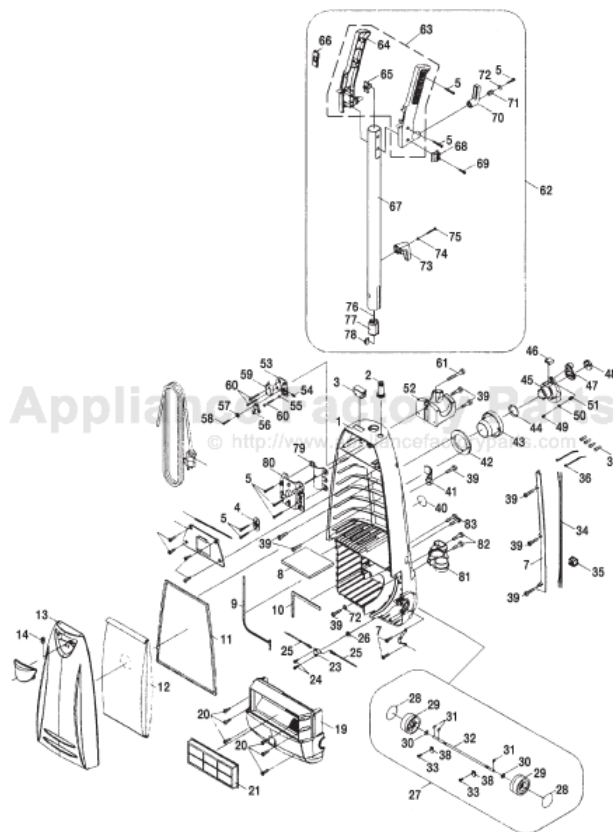

[Find Your FULLER BRUSH Vacuum Cleaner Parts - Select From 23 Models](#)

----- Manual continues below -----

FULLER BRUSH

Original & Replacement

Models FB-HD1T, FBP-HD2T

Original & Replacement

FULLER BRUSH

Models FB-HD1T, FBP-HD2T

KEY	PART NO	DESCRIPTION
1	CP-75000	Dust Compartment
2	CP-32600	Cord Strain Relief
3	FB-71306	Plate Cover For Dust Compartment
4	CP-32010	Cord Restraining Strap
5	CP-77000	Screw For Restraining Strap
6	CP-34500	Inner Switch Cover
7	FB-77450	Screw Inner Switch Cover
8	FB-18210	Filter Secondary Electrostatic
9	CP-76000	Motor Cover Seal 1
10	CP-76010	Motor Cover Seal 2
11	CP-76020	Dust Compartment Seal
12	FB-14000	Paper Bags 6 Pk
12	FB-14000-12	Paper Bags 12 Pk
13	FB-53060	Dust Cover FB-HD1T Gray
13	FB-53064	Dust Cover FB-PHD2T Black
14	FB-54123	Dust Cover Latch Spring
15	FB-54124	Dust Cover Latch
16	CP-76030	Seal Inner Switch Cover
17	CP-75040	Wire Harness Cover
18	CP-75050	Support Strap
19	FB-75065	Motor Black
20	CP-77000	Screw Motor Cover
21	FB-18010	Hepa Filter 1 Pk
22	CP-30000	Power Cord 30' 17/2 Black
22	FB-30000	Power Cord 40' 17/3 Red
23	CP-34501	Thermal Switch
24	CP-77012	Screw Thermal Switch
25	CP-34502	Temperature Wire W/Switch
26	CP-76040	Seal Temperature Switch
27	CP-71004	Wheel Axle Assembly
28	CP-74001	Decal Rear Wheel
29	CP-71001	Wheel Rear Black
30	CP-71002	Washer Rear Wheel
31	CP-71003	E-Clip Ring Rear Wheel
32	FB-54135	Axle Rear Wheel
33	CP-77013	Screw Rear Axle
34	FB-30314	Cord Motor FB-HD1T
34	FB-33614	Cord Motor FB-HD2T
35	CP-36043	Wire Bushing
36	CP-36054	Zip Tie
37	CP-36070	Wire Connector
38	CP-71010	Washer Rear Axle
39	CP-77020	Screw Wire Harness/Hose Clip
40	FB-74000	Warning Label
49	CP-77033	Screw Suction Inlet
50	CP-71022	Washer Suction Inlet
51	CP-77055	Spring Suction Inlet
52	CP-75140	Hose Hanger
53	FB-34500	Switch Mount Plate
54	FB-77719	Spring Switch Activator
55	FB-71625	Washer Switch Activator