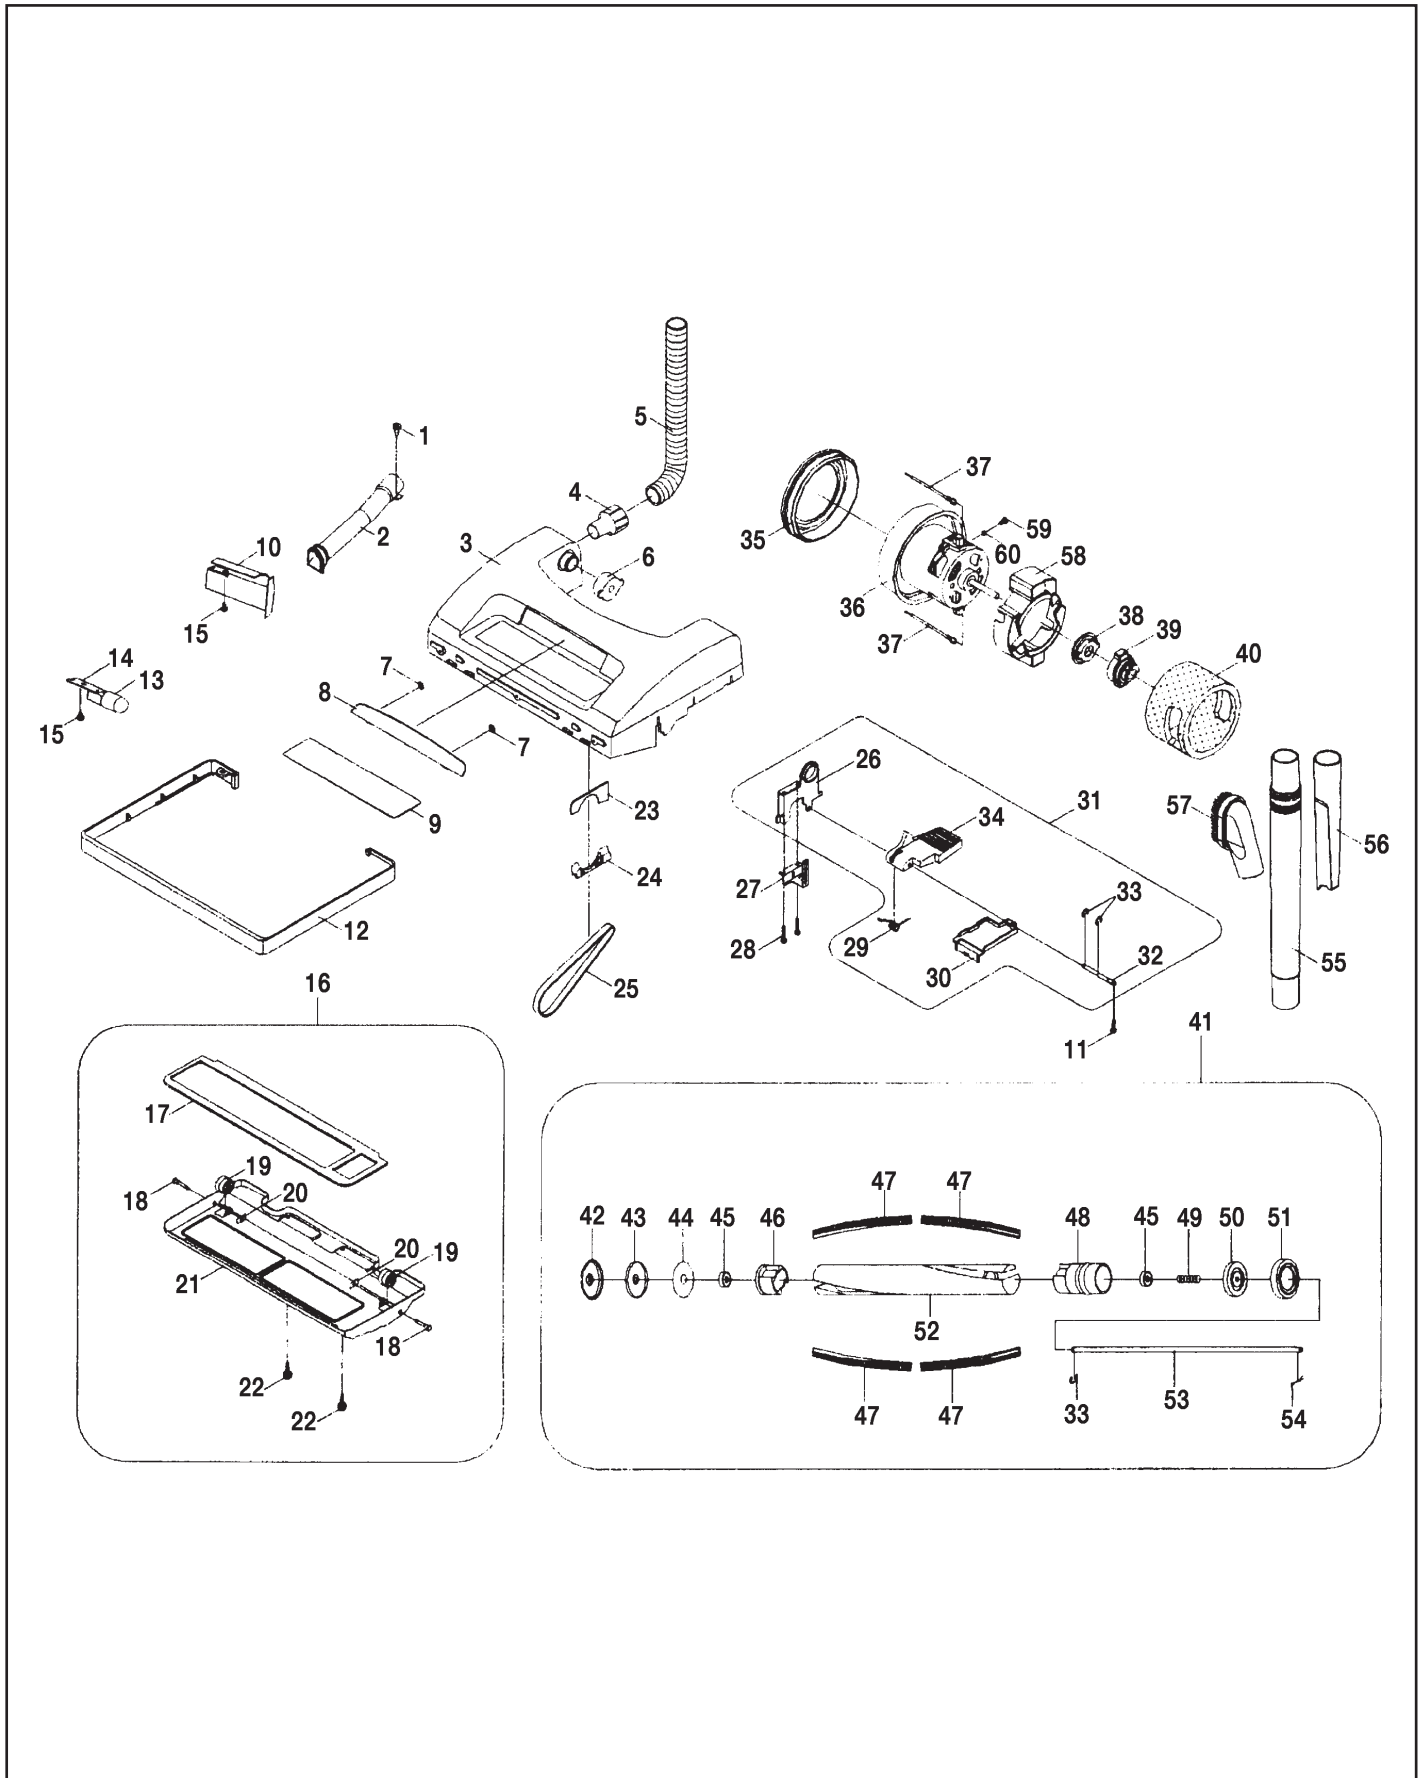

FULLER BRUSH

Original & Replacement

Models FB-HD1T, FBP-HD2T

Original & Replacement

FULLER BRUSH

Models FB-HD1T, FBP-HD2T

KEY	PART NO	DESCRIPTION	KEY	PART NO	DESCRIPTION
1	CP-77250	Screw Nozzle Inlet Tube	31	FB-73733	Pedal Frame Assembly
2	CP-73006	Nozzle Inlet Tube	32	CP-71030	Pedal Shaft
3	FB-73068	Nozzle Housing FB-HD1T Gray	33	CP-71732	E-Clip 4mm
3	FB-73069	Nozzle Housing FB-PHD2 TBlack	34	CP-73716	Foot Pedal
4	CP-73018	Hose Cuff	35	CP-62148	Motor Mount Rear
5	FB-73307	Nozzle Hose	36	CP-60002	Motor Assembly
6	CP-73200	Pivot Bushing Nozzle Housing	37	CP-36149	Temperature Wire
7	CP-73145	Lens Clip	38	CP-62150	Motor Mount Front
8	CP-73149	Headlight Lens	39	CP-62231	Pivot Sleeve Metal
9	FB-73071	Name Plate FB-HD1T	40	CP-62139	Foam Sound Suppressor
9	FB-73072	Name Plate FB-PHD2T	41	FB-20010	Brushroll Complete
10	CP-77430	Washer Furniture Guard	42	CP-20512	End Cap Rubber Cover Left
11	CP-77000	Screw For Furniture Guard	43	CP-20527	End Cap Left
12	FB-74010	Furniture Guard Black	44	CP-20560	Felt Cover
13	CP-35060	Headlight Bulb 15w	45	CP-62008	Agitator Bearing
14	CP-73181	Headlight Socket	46	CP-62808	Bearing Holder
15	CP-77732	Screw Headlight Socket	47	FB-22005	Brush Strip Natural Bristle (Sold Each)
16	CP-76006	Bottom Plate Assembly	48	CP-20570	Agitator Pulley
17	CP-54006	Bottom Plate Gasket	49	CP-77624	Spacing Spring
18	CP-71043	Pin Wheel Bottom Plate	50	CP-20528	End Cap Right Pulley Side
19	CP-71104	Wheel Bottom Plate 24.5mm	51	CP-20513	End Cap Rubber Cover Right
20	CP-77546	Spring Nut Wheel Pin	52	N/A	Order Key #41
21	N/A	(Order Key #16)	53	CP-20511	Agitator Shaft
22	CP-77220	Screw Bottom Plate	54	CP-77412	Spring Clip
23	CP-73409	Felt Packing Top	55	CP-50000	Wand Assembly 2 Pc
24	CP-73410	Vented Support Packing Bottom	56	CP-54000	Crevice Tool
25	FB-1002	Belt Bulk	57	CP-52000	Upholstery Brush
26	CP-73147	Pedal Frame	58	FB-60537	Motor Shroud
27	CP-73050	Belt Guard	59	FB-77424	Set Screws M4x6
28	CP-77000	Screw Pedal Frame	60	FB-77415	Washer
29	CP-77204	Pedal Spring			
30	FB-73200	Cover Belt Rear