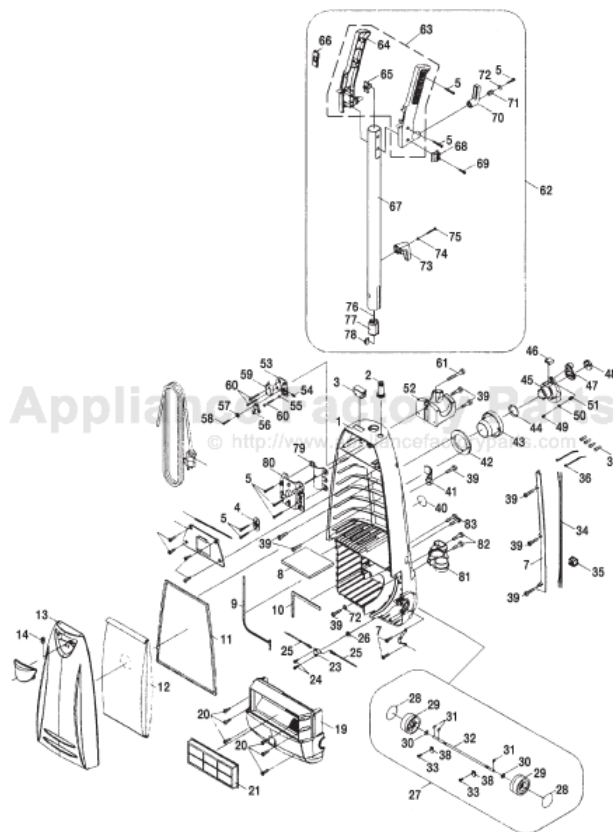

[Find Your FULLER BRUSH Vacuum Cleaner Parts - Select From 23 Models](#)

----- Manual continues below part list -----