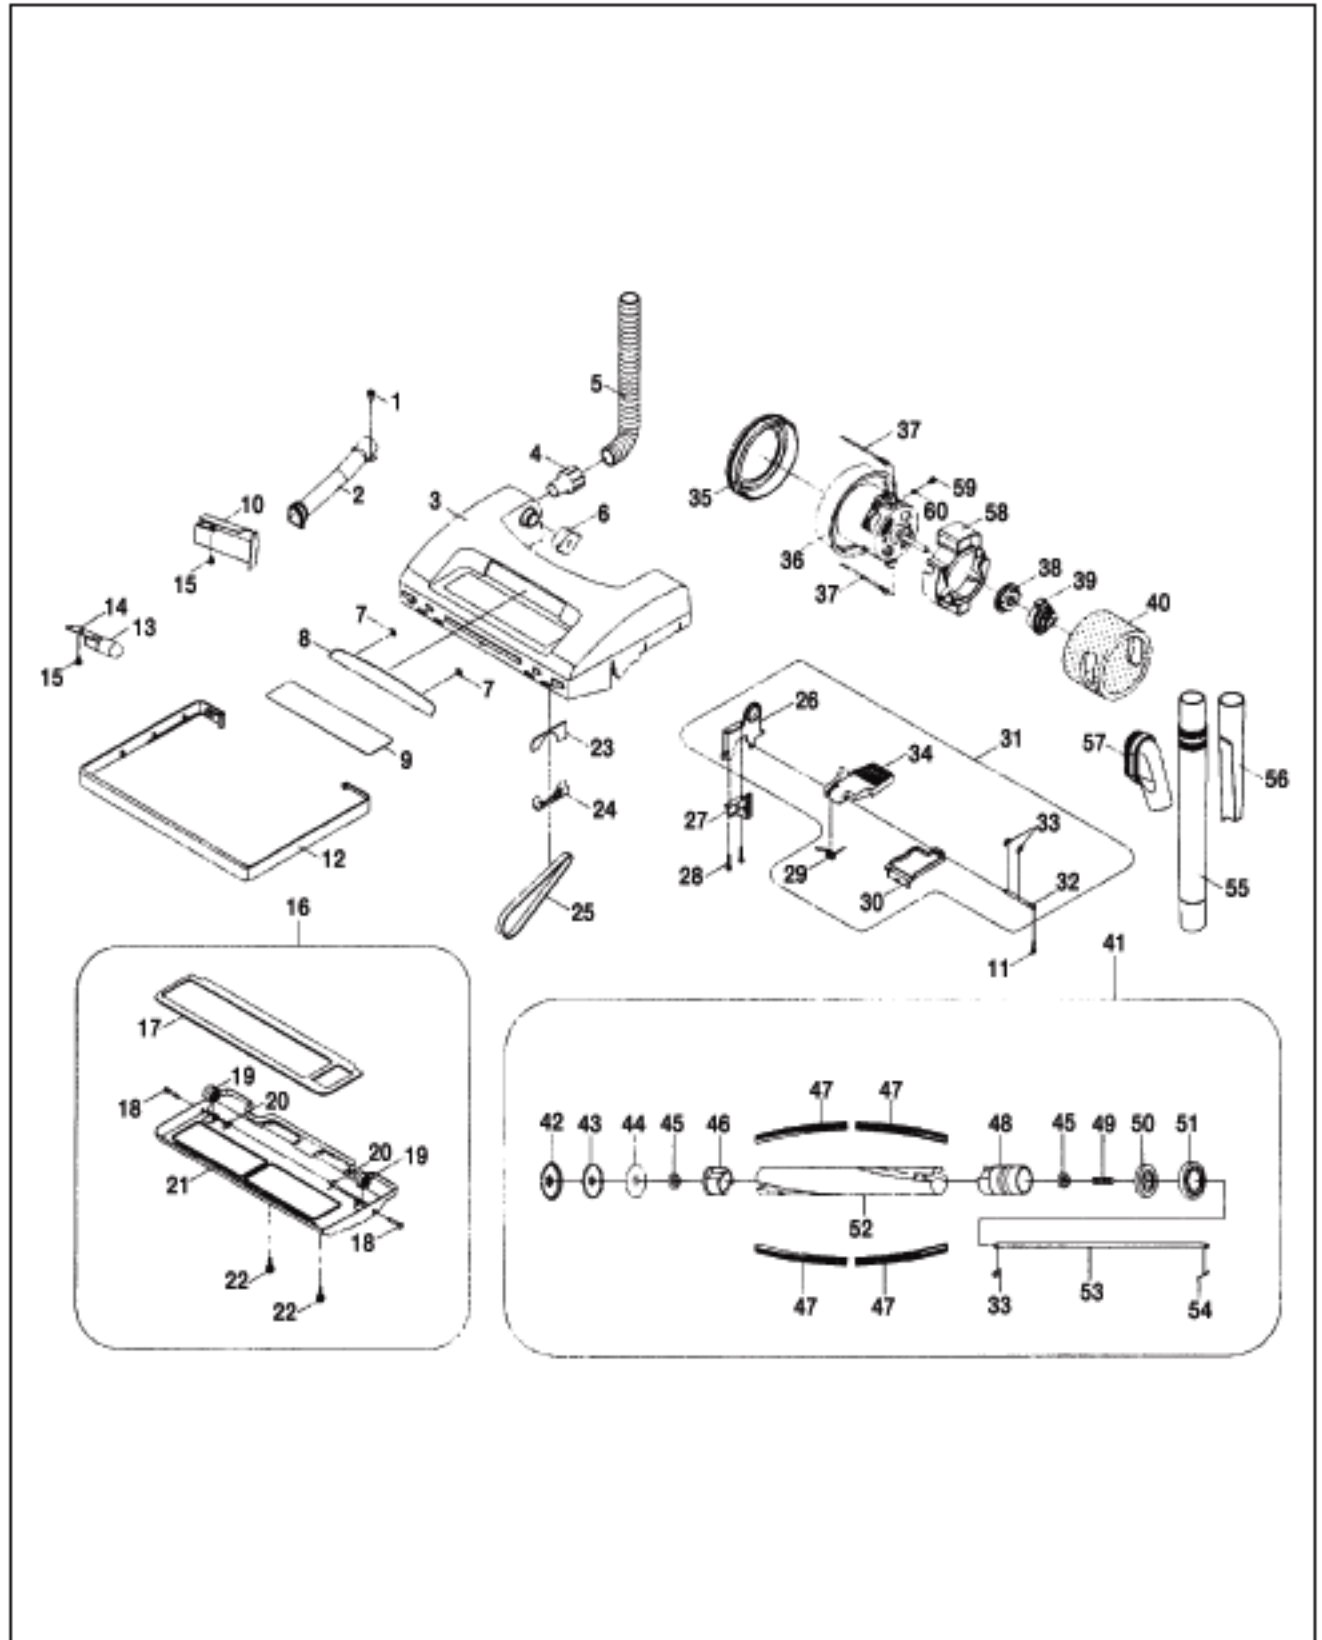

FULLER BRUSH

Original & Replacement

Models FB-HD1T, FBP-HD2T

Original & Replacement

FULLER BRUSH

Models FB-HD1T, FBP-HD2T

KEY	PART NO	DESCRIPTION	KEY	PART NO	DESCRIPTION
1	CP-77250	Screw Nozzle Inlet Tube	31	FB-73733	Pedal Frame Assembly
2	CP-73006	Nozzle Inlet Tube	32	CP-71030	Pedal Shaft
3	FB-73068	Nozzle Housing FB-HD1T Gray	33	CP-71732	E-Clip 4mm
3	FB-73069	Nozzle Housing FB-PHD2 TBlack	34	CP-73716	Foot Pedal
4	CP-73018	Hose Cuff	35	CP-62148	Motor Mount Rear
5	FB-73307	Nozzle Hose	36	CP-60002	Motor Assembly
6	CP-73200	Pivot Bushing Nozzle Housing	37	CP-36149	Temperature Wire
7	CP-73145	Lens Clip	38	CP-62150	Motor Mount Front
8	CP-73149	Headlight Lens	39	CP-62231	Pivot Sleeve Metal
9	FB-73071	Name Plate FB-HD1T	40	CP-62139	Foam Sound Suppressor
9	FB-73072	Name Plate FB-PHD2T	41	FB-20010	Brushroll Complete
10	CP-77430	Washer Furniture Guard	42	CP-20512	End Cap Rubber Cover Left
11	CP-77000	Screw For Furniture Guard	43	CP-20527	End Cap Left
12	FB-74010	Furniture Guard Black	44	CP-20560	Felt Cover
13	CP-35060	Headlight Bulb 15w	45	CP-62008	Agitator Bearing
14	CP-73181	Headlight Socket	46	CP-62808	Bearing Holder
15	CP-77732	Screw Headlight Socket	47	FB-22005	Brush Strip Natural Bristle (Sold Each)
16	CP-76006	Bottom Plate Assembly	48	CP-20570	Agitator Pulley
17	CP-54006	Bottom Plate Gasket	49	CP-77624	Spacing Spring
18	CP-71043	Pin Wheel Bottom Plate	50	CP-20528	End Cap Right Pulley Side
19	CP-71104	Wheel Bottom Plate 24.5mm	51	CP-20513	End Cap Rubber Cover Right
20	CP-77546	Spring Nut Wheel Pin	52	N/A	Order Key #41
21	N/A	(Order Key #16)	53	CP-20511	Agitator Shaft
22	CP-77220	Screw Bottom Plate	54	CP-77412	Spring Clip
23	CP-73409	Felt Packing Top	55	CP-50000	Wand Assembly 2 Pc
24	CP-73410	Vented Support Packing Bottom	56	CP-54000	Crevice Tool
25	FB-10020	Belt Bulk	57	CP-52000	Upholstery Brush
26	CP-73147	Pedal Frame	58	FB-60537	Motor Shroud
27	CP-73050	Belt Guard	59	FB-77424	Set Screws M4x6
28	CP-77000	Screw Pedal Frame	60	FB-77415	Washer
29	CP-77204	Pedal Spring			
30	FB-73200	Cover Belt Rear