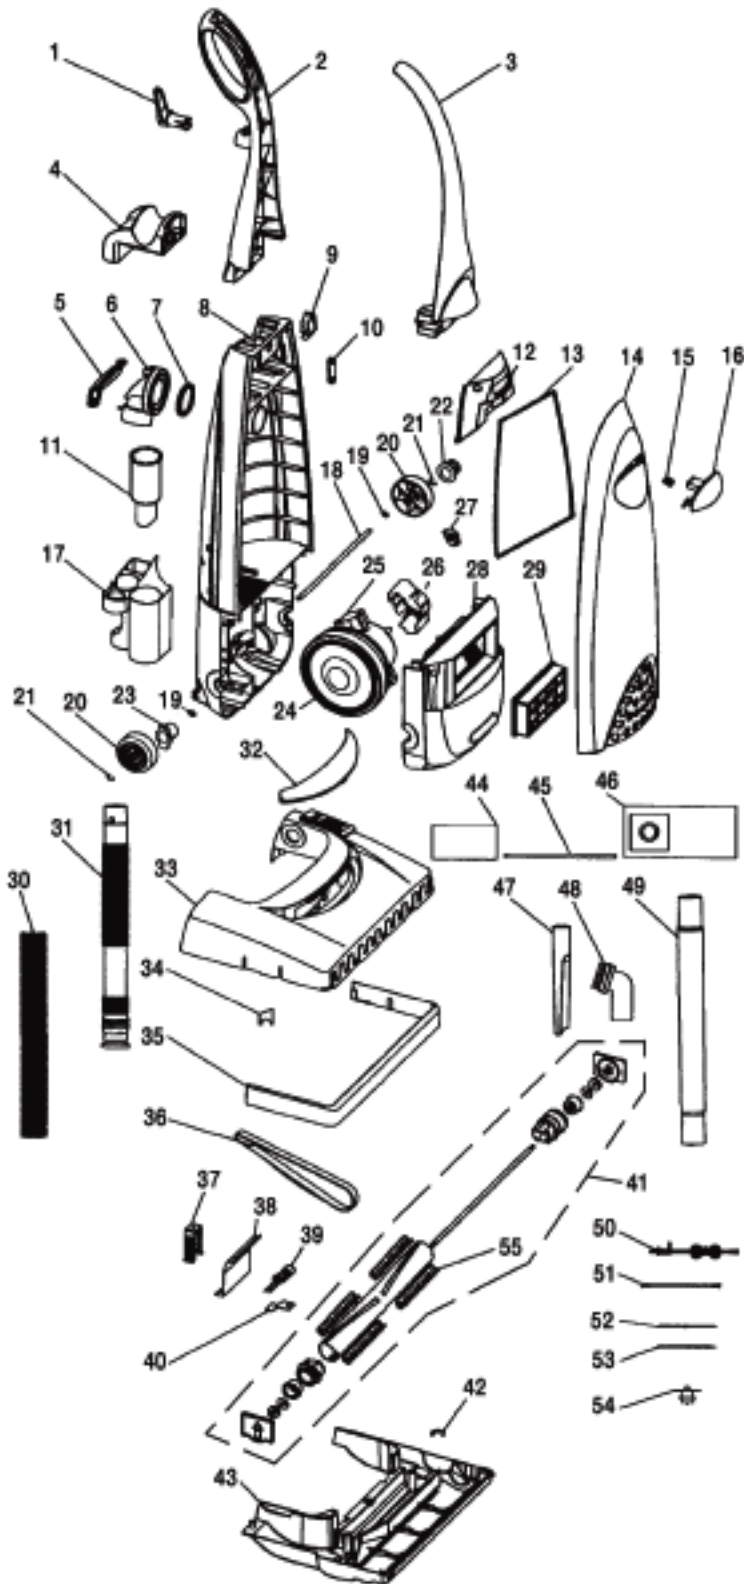

Original & Replacement

Models FB-90, FB-95, FB-90T, FB-95T

Original & Replacement

FULLER BRUSH

Models FB-90, FB-95, FB-90, FB-95T

KEY	PART NO	DESCRIPTION
1	FB-70508	Upper Cord Hook FB90/FB95
1	FB-70510	Upper Cord Hook FB90T/FB95T
2	FB-70251	Handle Rear
3	FB-70250	Handle Front
4	FB-75079	Hose Supporter FB90T/FB95T
5	FB-75050	Suction Inlet Cover
6	CP-75015	Suction Inlet
7	CP-76016	Suction Inlet Seal
8	FB-75010	Dust Compartment
9	FB-34000	Switch
10	CP-32619	Cord Cover
11	CP-45020	Hose Cuff
12	CP-34521	Switch Cover
13	CP-76022	Dust Compartment Seal
14	FB-75500	Dust Cover FB90/FB90T
14	FB-75505	Dust Cover FB95/FB95T
15	FB-77025	Dust Cover Lever Spring
16	FB-75025	Dust Cover Lever
17	FB-72000	Tool Holder FB90T/FB95T
18	FB-71027	Rear Wheel Axle
19	FB-71000	Rear Wheel Washer
20	FB-71005	Rear Wheel
21	FB-71001	Rear Wheel Clip
22	CP-71031	Rear Wheel Bushing
23	CP-71032	Rear Wheel Bushing Right
24	CP-53033	Motor Mount Rear Large
25	FB-60000	Motor FB90/FB95
25	FB-60005	Motor FB90T/FB95T
26	CP-62035	Motor Sponge
27	CP-62036	Motor Mount Front Small
28	FB-53037	Motor Cover
29	FB-18000	Hepa Filter Exhaust
29	CP-18250	Filter Exhaust