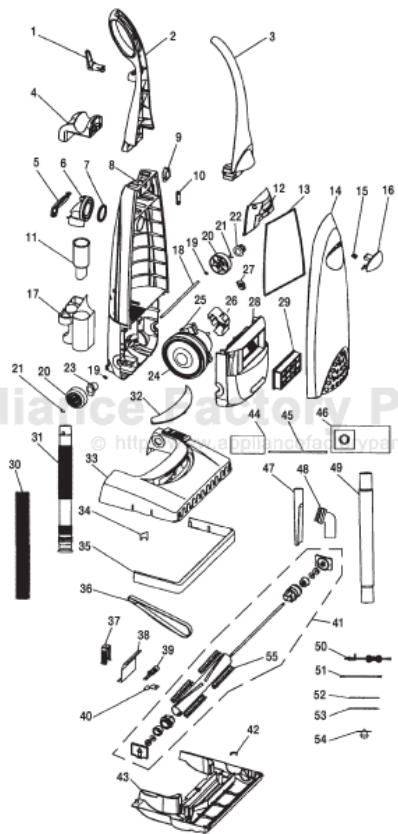

[Find Your FULLER BRUSH Vacuum Cleaner Parts - Select From 23 Models](#)

----- Manual continues below part list -----