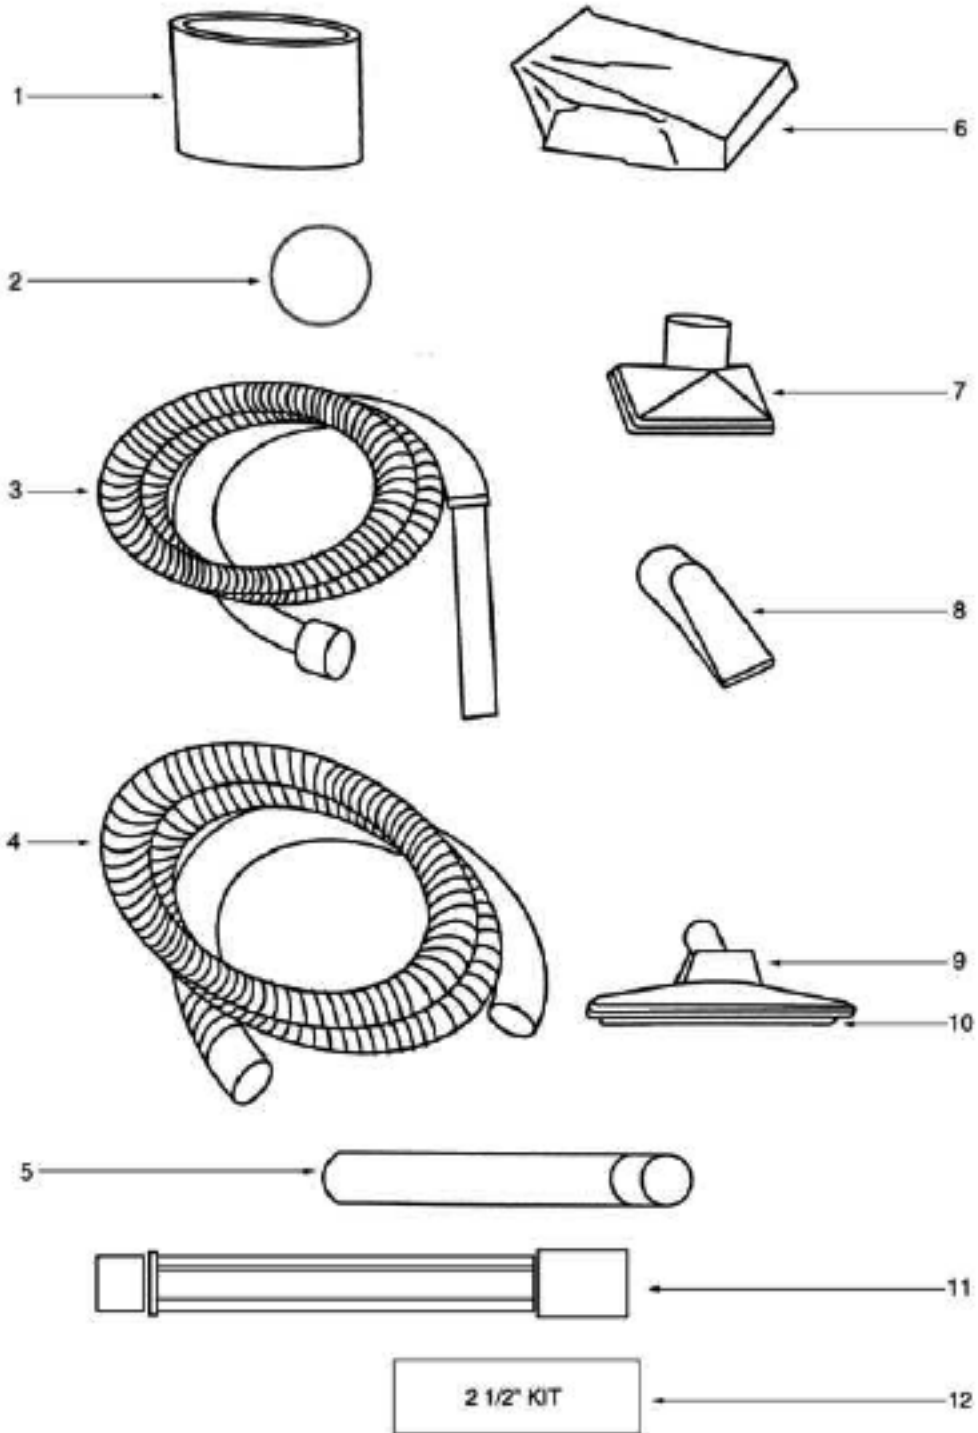

ACCESSORIES - GEES B

Ref #	Part	Description	Comments	Qty
1	60542	FOAM FILTER PKG		
2	54796	RUBBER BAND - PKG OF 3		
3	38558-2	HOSE ASSEMBLY		
4	58604	2 1/2" WET/DRY HOSE		
5	27570-1	WAND - STRAIGHT		
6	54775	PAPER FILTER PACKAGE ASSY		
7	54803	2 1/2" UTILITY NOZZLE PKG		
8	27594-1	NOZZLE - BLOWER (2 1/2")		
9	61421	FLOOR NOZZLE ASSY - PRGD		
10	27572-288N	SQUEEGEE - INSERT		
11	27576-1	WAND - STRAIGHT (2 1/2")		
12	61488	2 1/2" WET/DRY KIT		

Ref #	Part	Description	Comments	Qty
1	53238-40	SCREW PACKAGE		
2	27628-1	CORD - EXTENSION		
3	27563-119N	PORT - INLET		
4	38551-1	WHEEL - CASTER		
5	27658-2	SUPPLY CORD ASSEMBLY		
6	60192-1	WIRE SPLICE 5		
7	15185-119N	CAGE - FILTER		
8	58431-2	BALL - FLOAT		