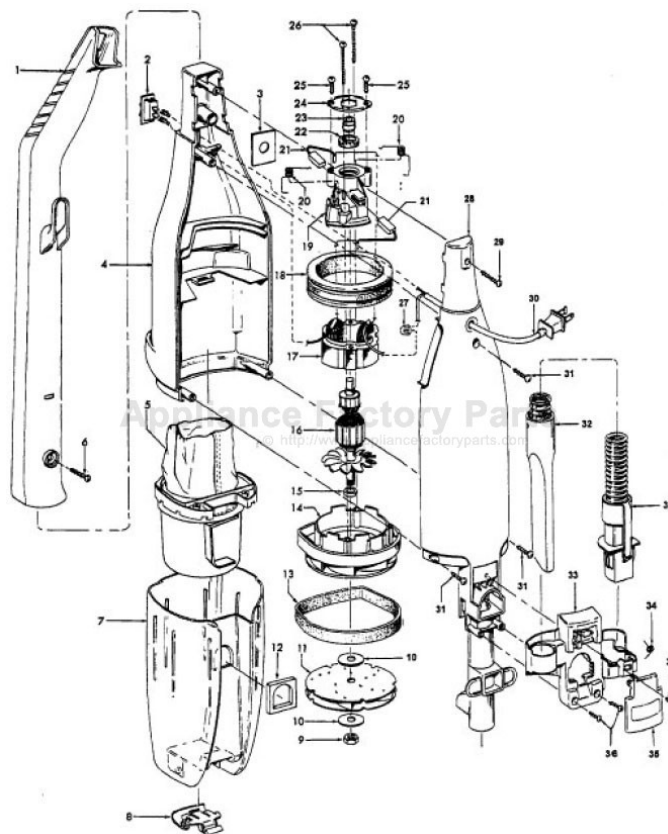

[Find Your HOOVER Vacuum Cleaner Parts - Select From 1456 Models](#)

----- Manual continues below -----