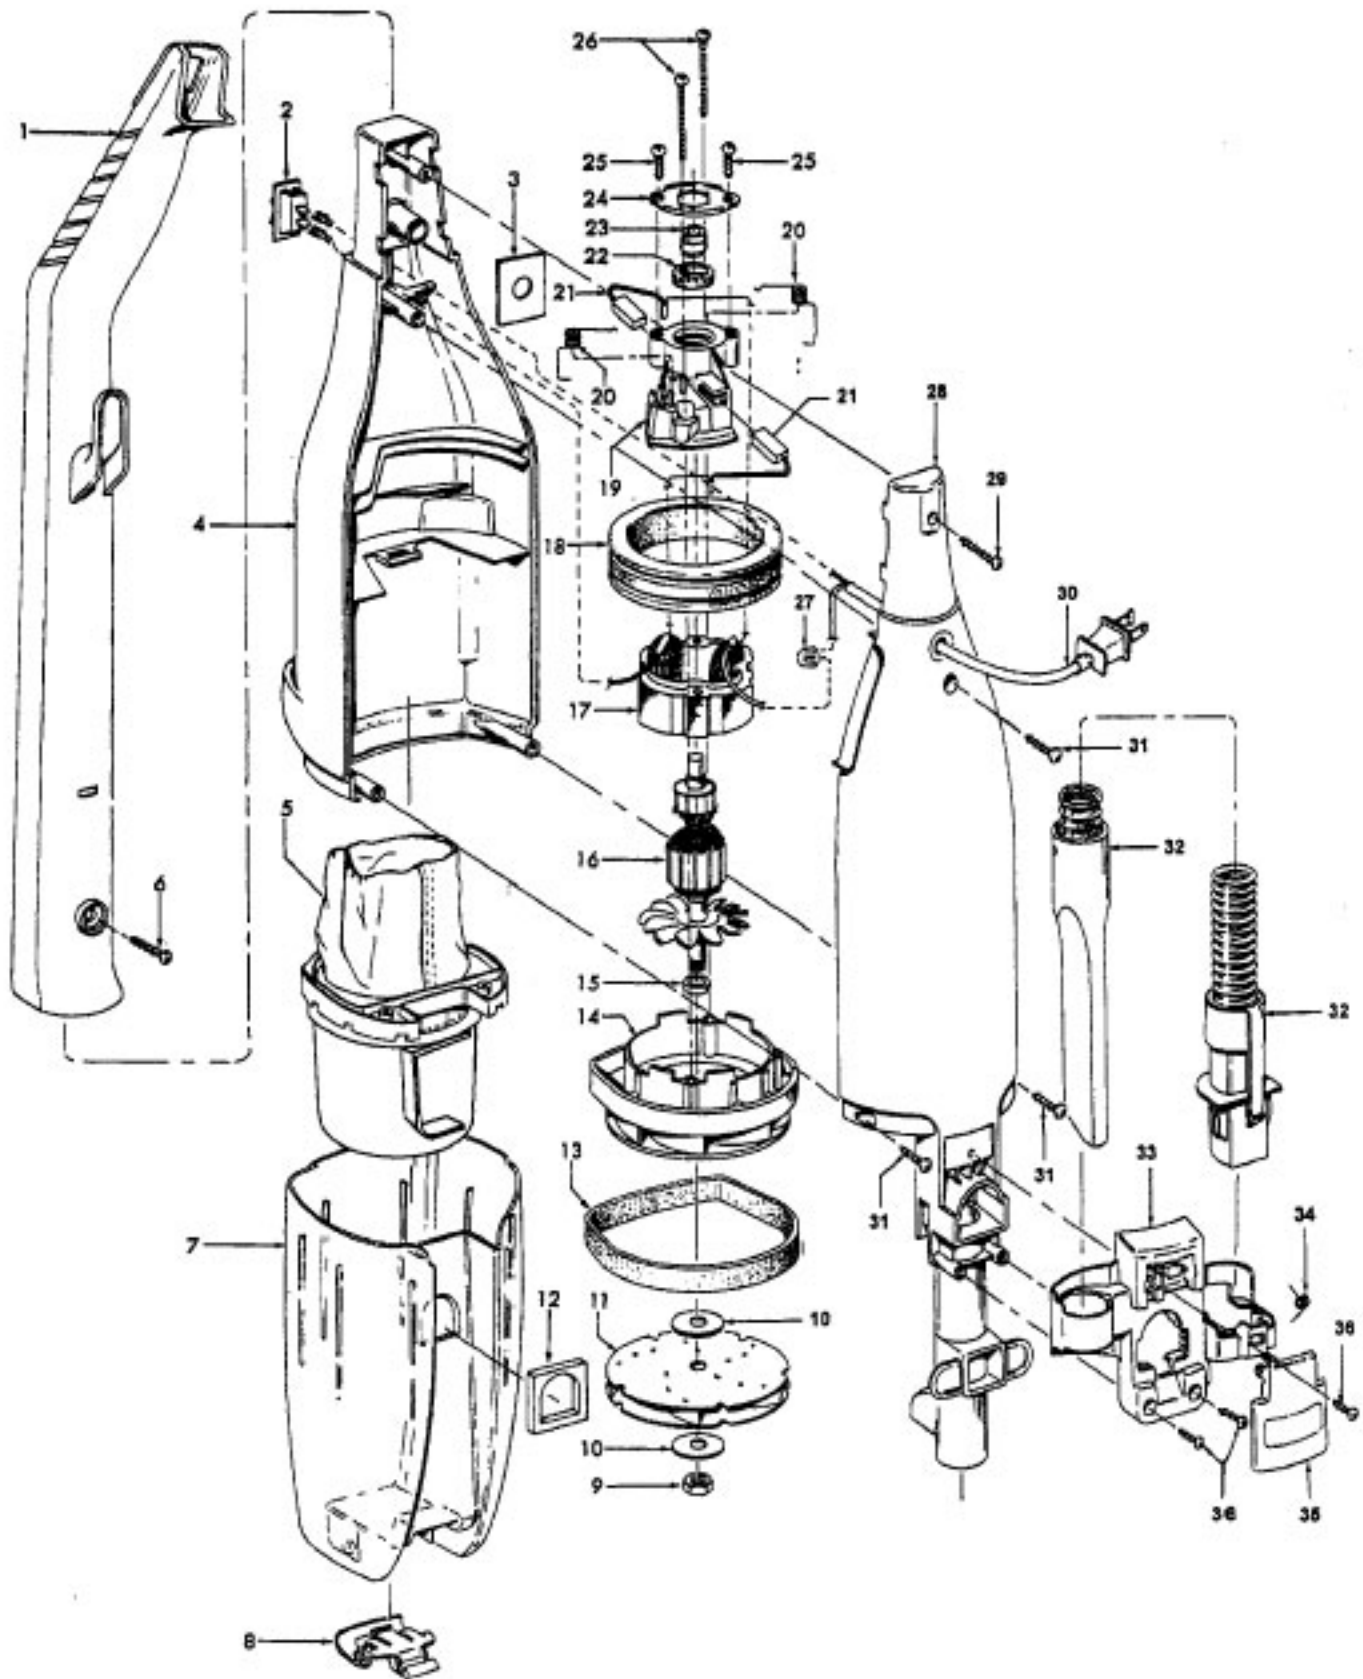

Stick Cleaner - Sprint
Tempo

Model S2531, S2535
Model S2541, S2541-040, S2543, S2545

**Stick Cleaner - Sprint
Tempo**

Ref. No.	Part No.	Description
1	39454061	Handle
2	28161063	Switch
3	34144009	Insulator
4	37222003	Front Hsg. - AAY - S2531
	37222005	Front Hsg. - ABM -S2541, S2541-040
	37222009	Front Hsg. - ACL - S2535
	37222028	Front Hsg. - MU - S2543
	37222029	Front Hsg. - MR - S2545
5	43615073	Filter Assembly- early models w/o post
	43615087	Filter Assembly - with post - Cyclonic
6	21447236	Screw
7	43645046	Dirt Cup - AAN - Used with filter assembly w/o post (See note)
	43645047	Dirt Cup - with slot - (Inc. It. 8) Used with filter assembly with post
8	38153004	Latch - AG
9	21642021	Nut
10	21312818	Washer
11	43586019	Fan Assembly
12	38783022	Seal
13	34123048	Motor Support Seal
14	42193024	Motor Housing Assembly
15	31148011	Spacer
16	44731085	Armature Assembly
17	45312047	Field Assembly (incl. it. 21)
18	31195005	Motor Mount Insulator
19	37193026	Motor Brush Housing
20	38353014	Spring (2)
21	47313010	Motor Brush Assembly (includes 2 brushes and 2 crimps)

**Model S2531, S2535
Model S2541, S2541-040, S2543, S2545**

Ref. No.	Part No.	Description
22	21329108	Washer
23	24118214	Motor Bearing
24	36134006	Bearing Retainer
25	214793DA	Screw (2)
26	21479443	Screw (2)
27	27618508	Wire Connector
28	37222014	Rear Housing - ABE (incl. It. 12)
29	21447236	Screw
30	46363110	Attachment Cord
31	21447072	Screw
32	43491014	Hose Assembly
33	36433119	Tool Holder - ABE
34	38351018	Spring
35	37227002	Air Intake Door - ABE
36	21447124	Screw (3)

Ref. No.	Part No.	Description
1	38615024	Nozzle Tube - ABE
2	43414036	Rug & Fir Nozzle Assembly
3	31511004	Roller Axle (4)
4	38521018	Roller (4)
5	166650AY	+ Nozzle Tube Clamp
6	166648aW	+* Screw