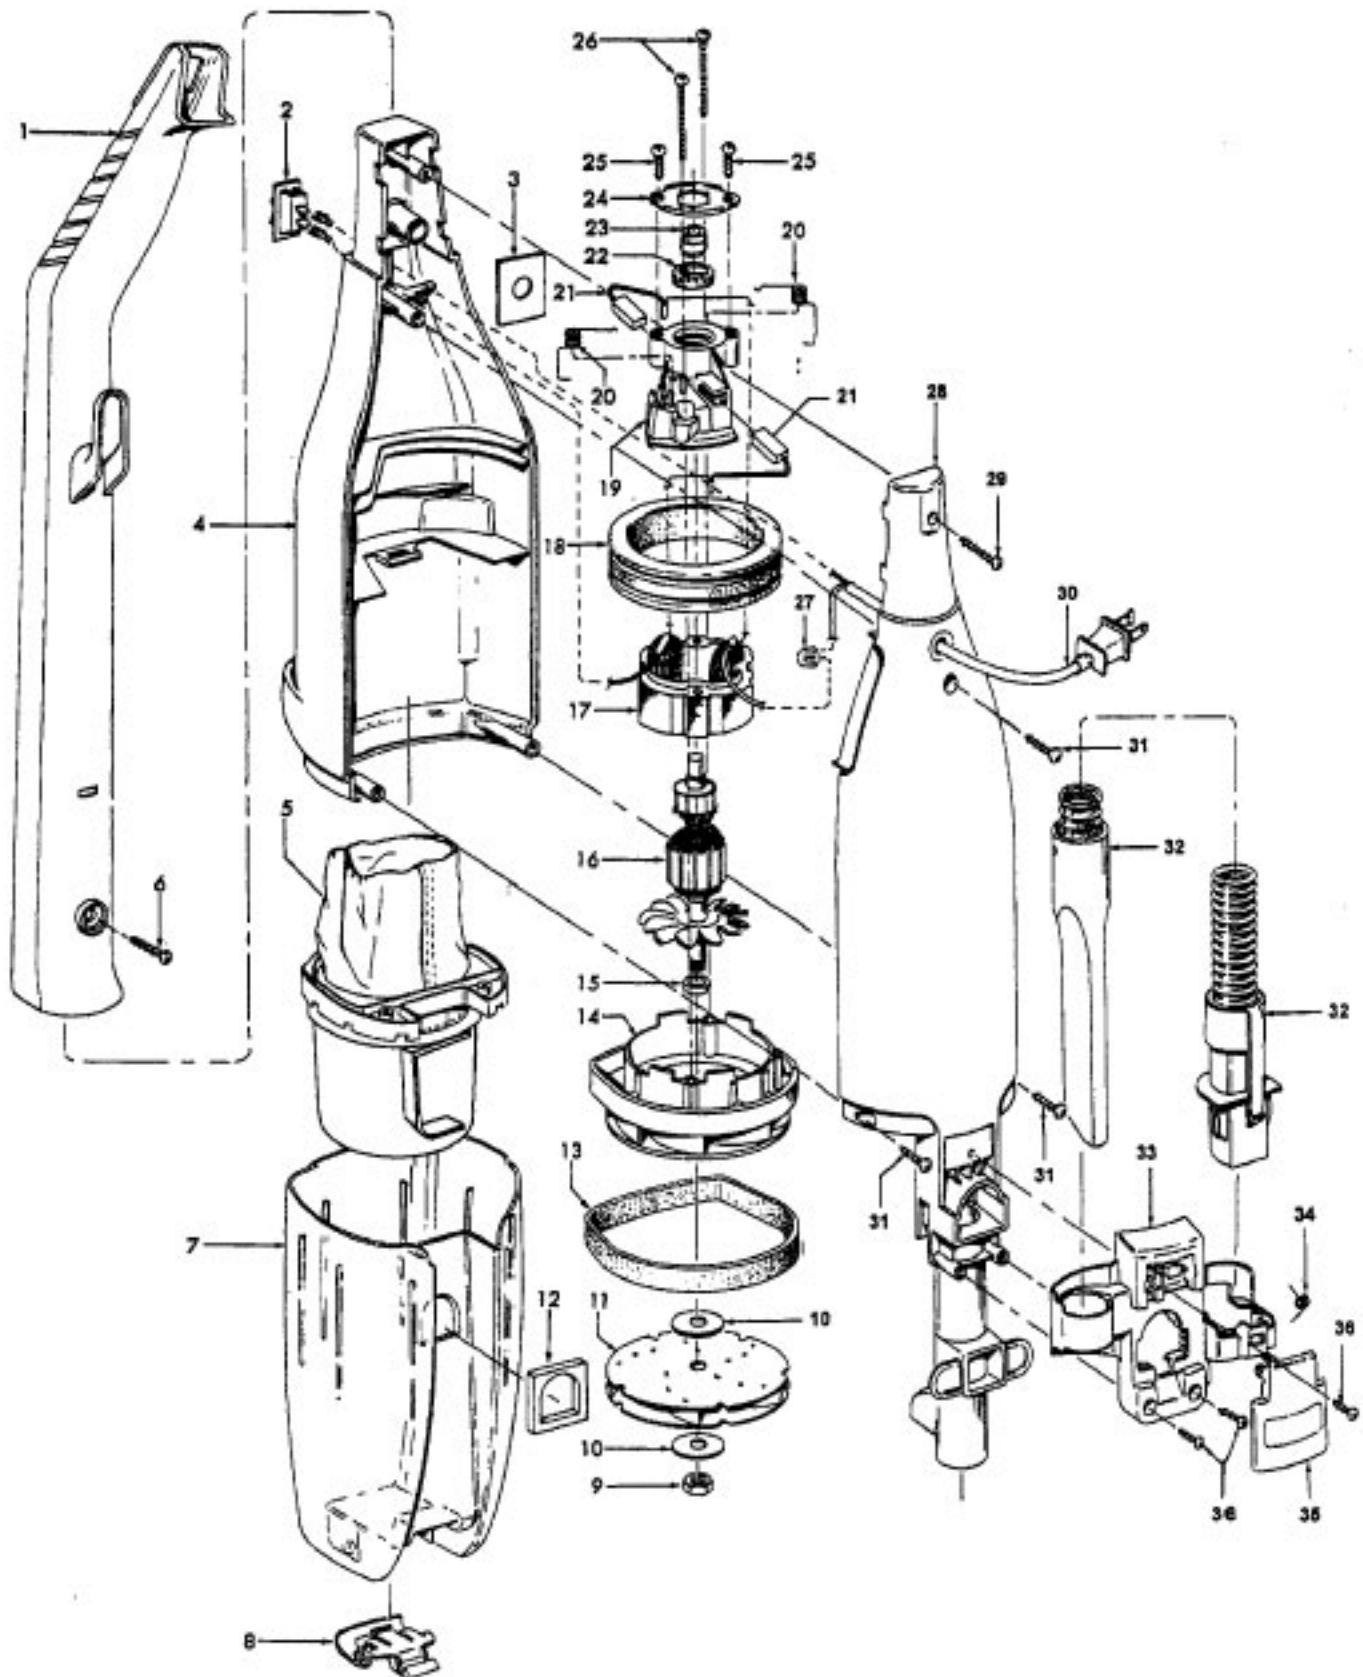

----- Manual continues below -----

Stick Cleaner - Sprint
Tempo

Model S2531, S2535
Model S2541, S2541-040, S2543, S2545

**Stick Cleaner - Sprint
Tempo**

Ref. No.	Part No.	Description
1	39454061	Handle
2	28161063	Switch
3	34144009	Insulator
4	37222003	Front Hsg. - AAY - S2531
	37222005	Front Hsg. - ABM -S2541, S2541-040
	37222009	Front Hsg. - ACL - S2535
	37222028	Front Hsg. - MU - S2543
	37222029	Front Hsg. - MR - S2545
5	43615073	Filter Assembly- early models w/o post
	43615087	Filter Assembly - with post - Cyclonic
6	21447236	Screw
7	43645046	Dirt Cup - AAN - Used with filter assembly w/o post (See note)
	43645047	Dirt Cup - with slot - (Inc. It. 8) Used with filter assembly with post
8	38153004	Latch - AG
9	21642021	Nut
10	21312818	Washer
11	43586019	Fan Assembly
12	38783022	Seal
13	34123048	Motor Support Seal
14	42193024	Motor Housing Assembly
15	31148011	Spacer
16	44731085	Armature Assembly
17	45312047	Field Assembly (incl. it. 21)
18	31195005	Motor Mount Insulator
19	37193026	Motor Brush Housing
20	38353014	Spring (2)
21	47313010	Motor Brush Assembly (includes 2 brushes and 2 crimps)

**Model S2531, S2535
Model S2541, S2541-040, S2543, S2545**

Ref. No.	Part No.	Description
22	21329108	Washer
23	24118214	Motor Bearing
24	36134006	Bearing Retainer
25	214793DA	Screw (2)
26	21479443	Screw (2)
27	27618508	Wire Connector
28	37222014	Rear Housing - ABE (incl. It. 12)
29	21447236	Screw
30	46363110	Attachment Cord
31	21447072	Screw
32	43491014	Hose Assembly
33	36433119	Tool Holder - ABE
34	38351018	Spring
35	37227002	Air Intake Door - ABE
36	21447124	Screw (3)

Ref. No.	Part No.	Description
1	38615024	Nozzle Tube - ABE
2	43414036	Rug & Fir Nozzle Assembly
3	31511004	Roller Axle (4)
4	38521018	Roller (4)
5	166650AY	+ Nozzle Tube Clamp
6	166648aW	+* Screw