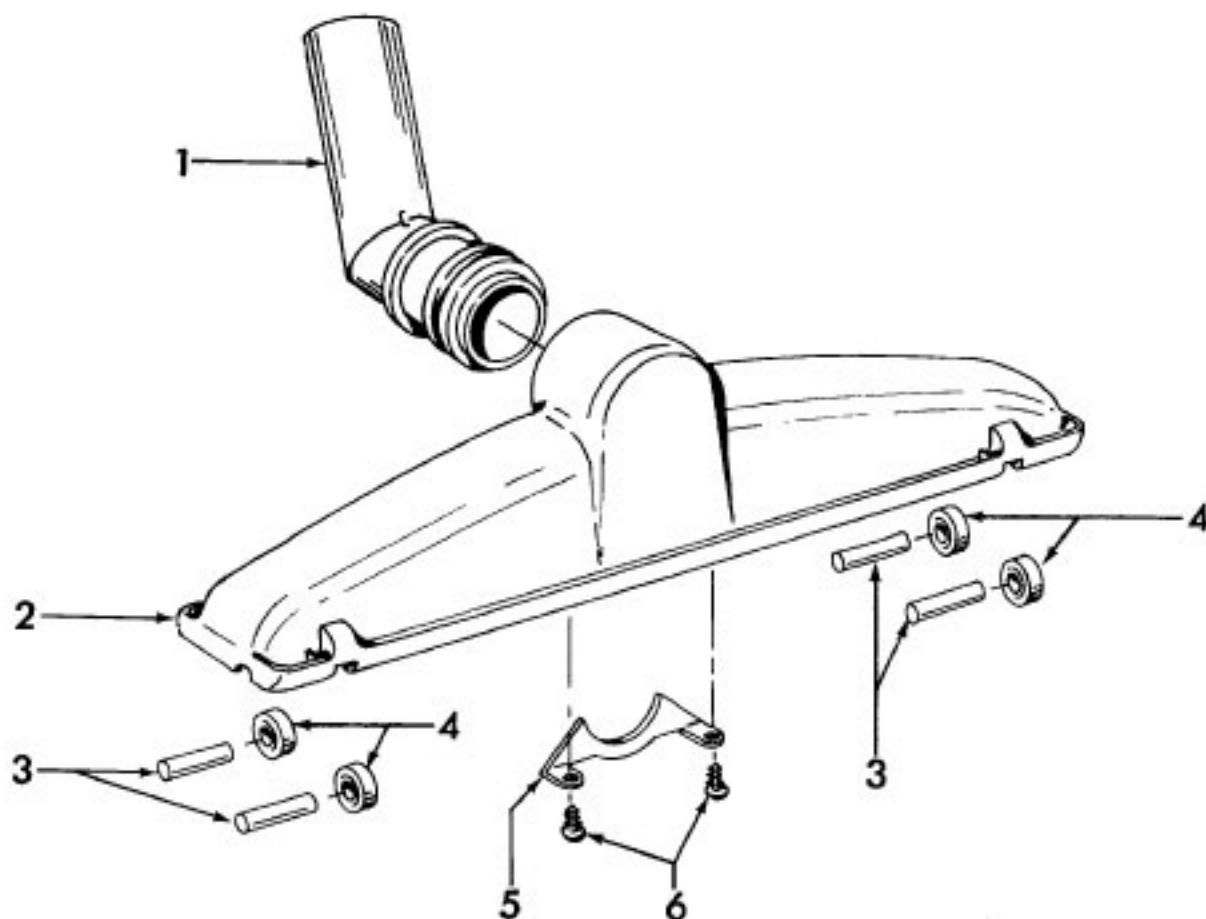

**Model S2531, S2535
Model S2541, S2541-040, S2543, S2545**

Ref. No.	Part No.	Description
22	21329108	Washer
23	24118214	Motor Bearing
24	36134006	Bearing Retainer
25	214793DA	Screw (2)
26	21479443	Screw (2)
27	27618508	Wire Connector
28	37222014	Rear Housing - ABE (incl. It. 12)
29	21447236	Screw
30	46363110	Attachment Cord
31	21447072	Screw
32	43491014	Hose Assembly
33	36433119	Tool Holder - ABE
34	38351018	Spring
35	37227002	Air Intake Door - ABE
36	21447124	Screw (3)

Ref. No.	Part No.	Description
1	38615024	Nozzle Tube - ABE
2	43414036	Rug & Fir Nozzle Assembly
3	31511004	Roller Axle (4)
4	38521018	Roller (4)
5	166650AY	+ Nozzle Tube Clamp
6	166648aW	+* Screw