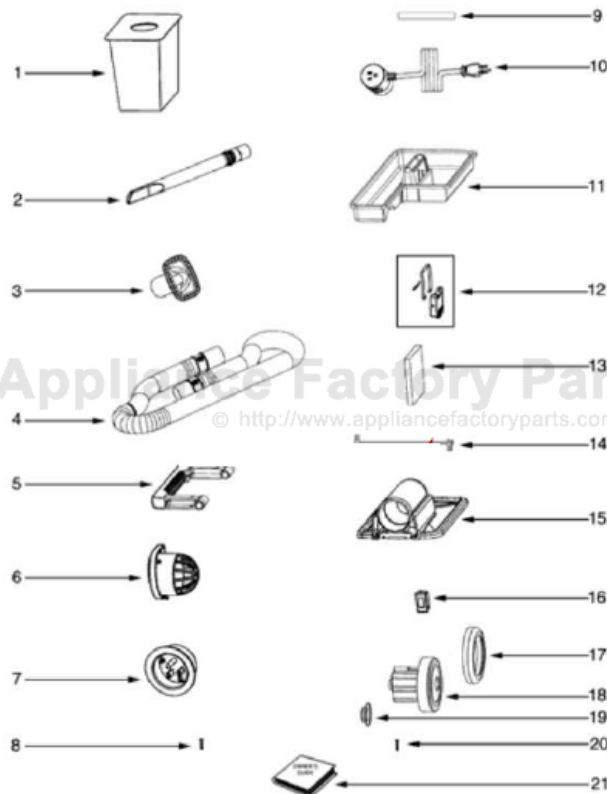

This Owner's Manual is provided and hosted by [Appliance Factory Parts](http://www.appliancefactoryparts.com).

Eureka 1040A2 Owner's Manual

[Shop genuine replacement parts for Eureka 1040A2](#)

[Find Your Eureka Vacuum Cleaner Parts - Select From 855 Models](#)

----- Manual continues below -----

Ref #	Part	Description	Comments	Qty
1	72553	CLOTH DUSTBAG ASSEMBLY		
2	72575-382N	WAND - CREVICE		
3	61126	DUSTING BRUSH		
4	72571	HOSE ASSEMBLY		
5	72643	HANDLE ASSEMBLY		
6	71924-383N	PORT - BLOWER		
7	72565	RECEPTACLE ASSEMBLY		
8	72579	SCREW		
9	72558-119N	CLAMP - DUSTBAG		
10	72568	SUPPLY CORD ASSEMBLY		
11	71915-382N	TRAY - TOOL		
12	61945	LATCH REPLACEMENT KIT		
13	72552	FILTER - MOTOR		
14	72567	LEADWIRE ASSY - SWITCH		
15	72642	DUSTBIN ASSEMBLY		
16	39455	SWITCH - ROCKER		
17	72563	GASKET - MOTOR CAN		
18	72562-1	MOTOR ASSEMBLY		
19	72564	BUSHING - MOTOR SUPPORT		
20	72561	SCREW		
21	72580	OWNER'S GUIDE		