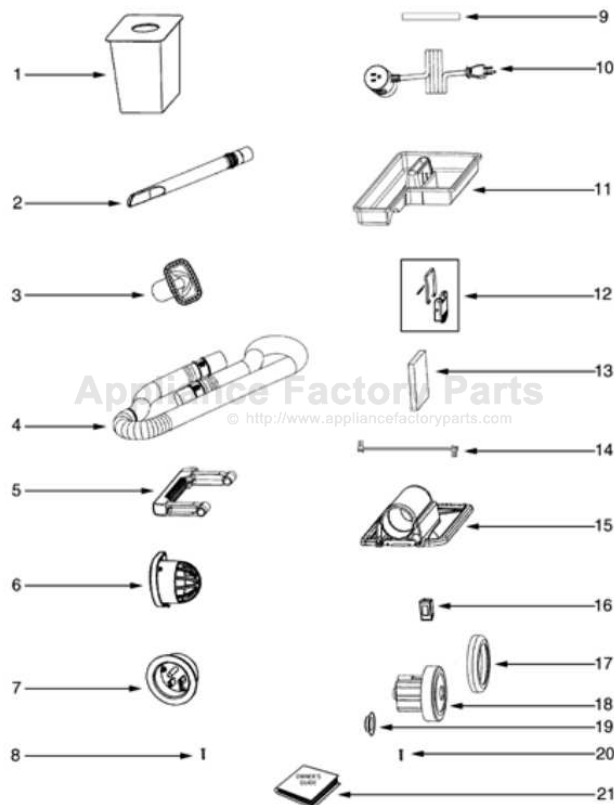

Eureka 1040AV Owner's Manual

[Shop genuine replacement parts for Eureka 1040AV](#)

[Find Your Eureka Vacuum Cleaner Parts - Select From 855 Models](#)

----- Manual continues below -----

Ref #	Part	Description	Comments	Qty
1	72553	CLOTH DUSTBAG ASSEMBLY		
2	72575-382N	WAND - CREVICE		
3	61126	DUSTING BRUSH		
4	72571	HOSE ASSEMBLY		
5	72643	HANDLE ASSEMBLY		
6	71924-383N	PORT - BLOWER		
7	72565	RECEPTACLE ASSEMBLY		
8	72579	SCREW		
9	72558-119N	CLAMP - DUSTBAG		
10	72568	SUPPLY CORD ASSEMBLY		
11	71915-382N	TRAY - TOOL		
12	61945	LATCH REPLACEMENT KIT		
13	72552	FILTER - MOTOR		
14	72567	LEADWIRE ASSY - SWITCH		
15	72642	DUSTBIN ASSEMBLY		
16	39455	SWITCH - ROCKER		
17	72563	GASKET - MOTOR CAN		
18	72562-1	MOTOR ASSEMBLY		
19	72564	BUSHING - MOTOR SUPPORT		
20	72561	SCREW		
21	72580	OWNER'S GUIDE		