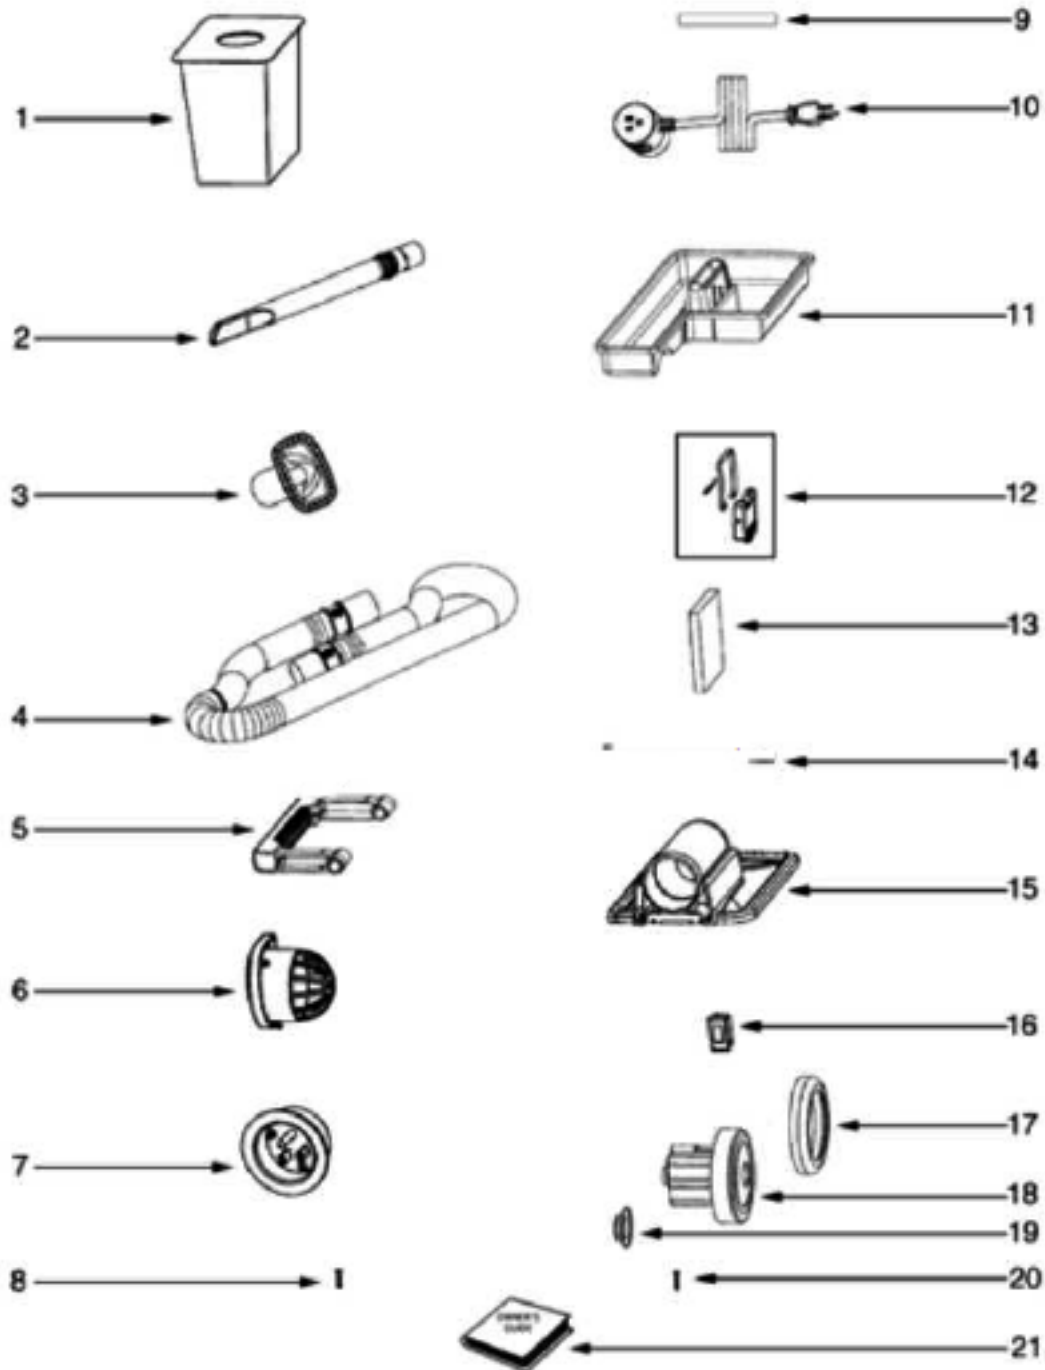

Eureka 1040B2 Owner's Manual

[Shop genuine replacement parts for Eureka 1040B2](#)

[Find Your Eureka Vacuum Cleaner Parts - Select From 855 Models](#)

----- Manual continues below -----

Ref #	Part	Description	Comments	Qty
1	72553	CLOTH DUSTBAG ASSEMBLY		
2	72575-382N	WAND - CREVICE		
3	61126	DUSTING BRUSH		
4	72571	HOSE ASSEMBLY		
5	72643	HANDLE ASSEMBLY		
6	71924-383N	PORT - BLOWER		
7	72565	RECEPTACLE ASSEMBLY		
8	72579	SCREW		
9	72558-119N	CLAMP - DUSTBAG		
10	72568	SUPPLY CORD ASSEMBLY		
11	71915-382N	TRAY - TOOL		
12	61945	LATCH REPLACEMENT KIT		
13	72552	FILTER - MOTOR		
14	72567	LEADWIRE ASSY - SWITCH		
15	72642	DUSTBIN ASSEMBLY		
16	39455	SWITCH - ROCKER		
17	72563	GASKET - MOTOR CAN		
18	72562-1	MOTOR ASSEMBLY		
19	72564	BUSHING - MOTOR SUPPORT		
20	72561	SCREW		
21	72580	OWNER'S GUIDE		