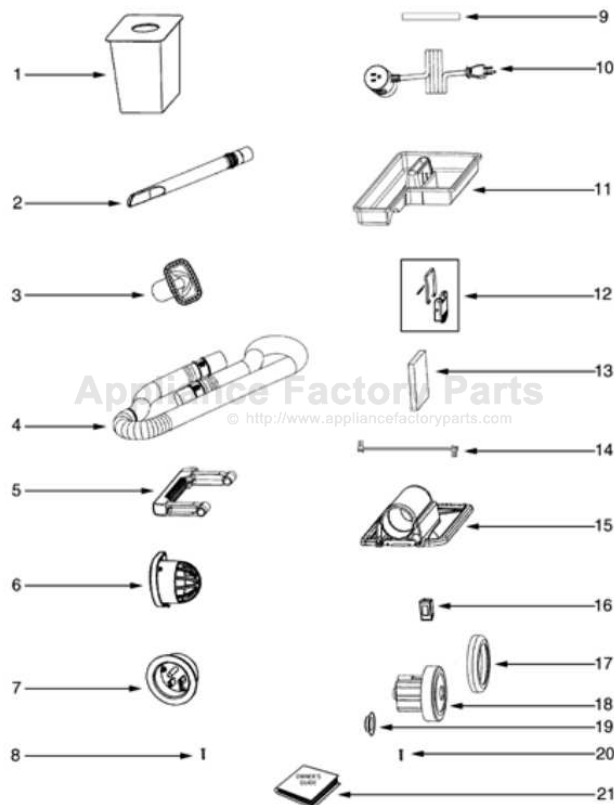

Eureka 1040B2 Owner's Manual

[Shop genuine replacement parts for Eureka 1040B2](#)

[Find Your Eureka Vacuum Cleaner Parts - Select From 855 Models](#)

----- Manual continues below -----

Ref #	Part	Description	Comments	Qty
1	72553	CLOTH DUSTBAG ASSEMBLY		
2	72575-382N	WAND - CREVICE		
3	61126	DUSTING BRUSH		
4	72571	HOSE ASSEMBLY		
5	72643	HANDLE ASSEMBLY		
6	71924-383N	PORT - BLOWER		
7	72565	RECEPTACLE ASSEMBLY		
8	72579	SCREW		
9	72558-119N	CLAMP - DUSTBAG		
10	72568	SUPPLY CORD ASSEMBLY		
11	71915-382N	TRAY - TOOL		
12	61945	LATCH REPLACEMENT KIT		
13	72552	FILTER - MOTOR		
14	72567	LEADWIRE ASSY - SWITCH		
15	72642	DUSTBIN ASSEMBLY		
16	39455	SWITCH - ROCKER		
17	72563	GASKET - MOTOR CAN		
18	72562-1	MOTOR ASSEMBLY		
19	72564	BUSHING - MOTOR SUPPORT		
20	72561	SCREW		
21	72580	OWNER'S GUIDE		