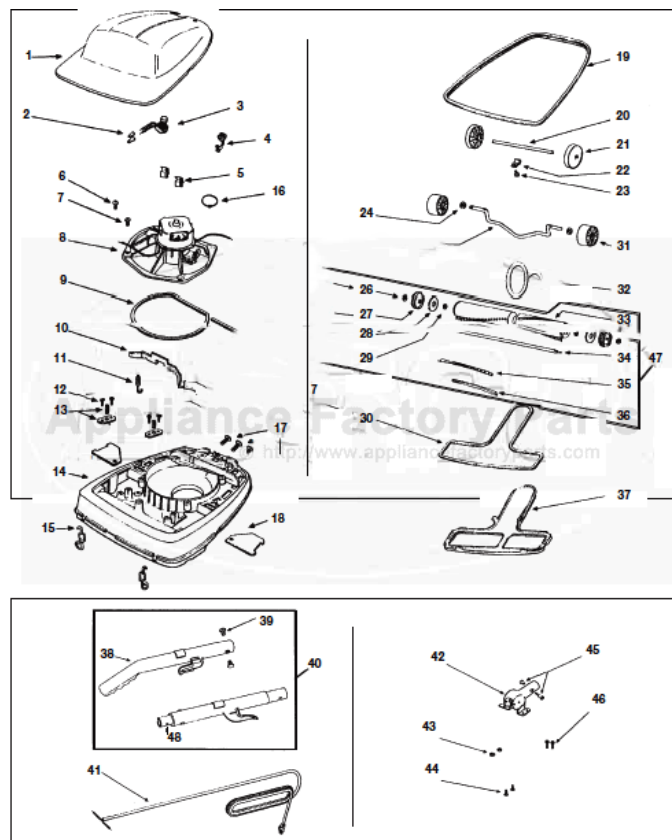

[Find Your Eureka Vacuum Cleaner Parts - Select From 855 Models](#)

----- Manual continues below part list -----