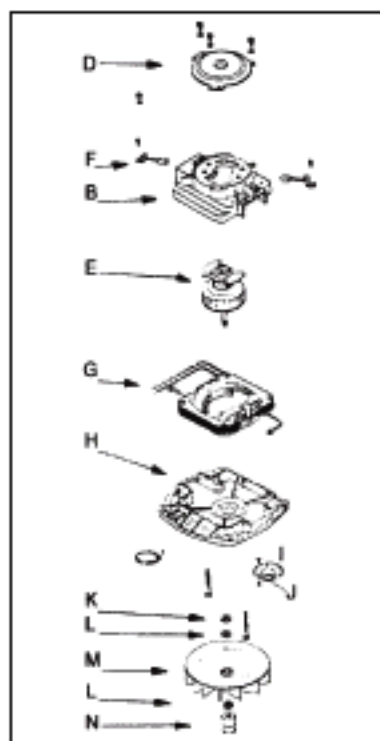

2000 Series Sanitaires   **5000 Series Self-Propelled**
6.5/7 Amp
Ball/Ball
1-Speed

6.5/7 Amp Ball/Ball 1-Speed	6.7 Amp Ball/Ball 1-Speed	6.7 Amp Ball/Ball 2-Speed
E-53366-8	E-53390-7	NLA
E-54159	E-54159	E-54159
E-53088-1 FA-6200 E-20217E	E-53088-1 FA-6200 E-20217E	E-53088-1 FA-6200 E-20217E
E-53353-3	E-54425-1	NLA
E-30478 ER-6310 E-53441-2	E-30478 ER-6310 NLA	E-30478 ER-6310 NLA
E-54169-1	NLA	NLA
E-54412 ER-6210	E-54412 ER-6210	E-54412 ER-6210
E-53088-1 FA-6200 E-53188-1	E-53088-1 FA-6200 E-53188-1	E-53088-1 FA-6200 E-53188-1
E-49017	E-49017	E-49017
E-12988 ER-2805 E-37012 E-30474A E-53138 E-53192-2	E-12988 ER-2805 E-53185 E-30474A E-53138 E-53192-2	E-12988 ER-2805 E-53185 E-30474A E-53138 E-53192-2