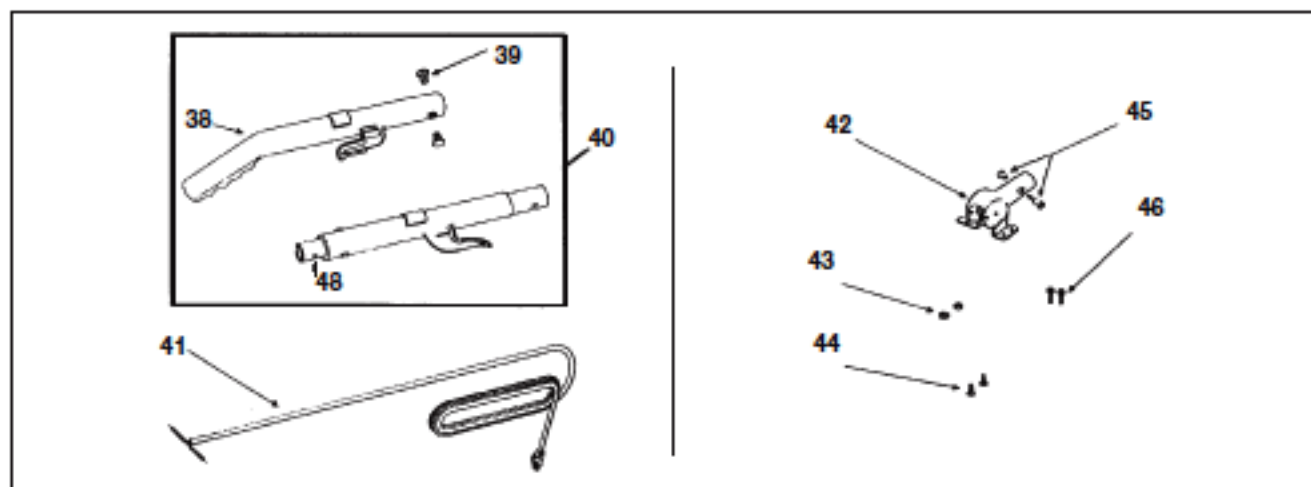

EUREKA

Original & Replacement

1400 Series
Model 1402A Shown

Original & Replacement

EUREKA1400 Series
Model 1402A Shown

KEY	PART NO.	DESCRIPTION	KEY	PART NO.	DESCRIPTION
1	E-48649-10	Hood & Nameplate Ass'y	30	E-46538	Foam Tape
	E-55203	Name Plate	31	E-35859-1	Front Wheel
2	E-EW22-17	Wire Nuts	32	E-52100	Belt 2 Pk.
2	SS-3270	Wire Nuts	32	E-30563	Belt
3	E-25801-7	Push Switch	32	ER-1000	Belt (ESSCO)
3	FA-3400	Push Switch	32	ER-1010	Belt
4	E-53089-1	Strain Relief Bushing	33	E-36262A	Disturbulator Core*
5	E-55015	Wire Clip			(Includes*)
6	E-EW3121010	Motor Screw	34	E-36257	Shaft*
7	E-EW3121014	Motor Mounting Screw	35	E-35638A-1	Beater Bar, Long
8	E-53349-4	Motor Ass'y 4 Amp	36	E-35639A-1	Beater Bar, Short
9	E-30517	Motor Seal Gasket	37	E-25922-1	Bottom Plate
9	ER-7600	Motor Seal Gasket	38	E-25989-3	Upper Handle & Cap Ass'y
10	E-24834-2	Foot Pedal	39	E-36874-2	Snap Pin
10	ER-7300	Foot Pedal	40	E-36984-2	Handle Ass'y Kit
11	E-45503	Foot Pedal Spring	41	E-34732-10	Supply Cord
12	E-EW3121014	Clamp Screw	41	NLA	Supply Cord 20'
13	E-48823	Clamp & Screw Ass'y	41	FA-3030	Supply Cord 30'
	E-48642	Set Screw	42	E-25717-7	Handle Socket Ass'y
	E-47754A	Adjustment Clamp	42	ER-7000	Handle Socket Ass'y
14	E-49191-26	Base Ass'y	43	E-EW14-10	Nut
	E-24964A	Cam R.H.	44	E-48870	Bolt
	E-24965A	Cam L.H.	45	E-55468-1	Screw & Nut Ass'y
	E-47854A	Rivet	45	ER-7700	Screw & Nut Ass'y
	E-48495	Washer	46	E-EW3121014	Screw
15	E-47853	Hood Spring	47	E-53350-1	Brushroll, Wood Hex End
15	ER-7705	Hood Spring	47	ER-2002	Brushroll,
16	E-46713-1	Cable Tie			Wood Hex End
17	E-EW12610P10	Bag Screw	47	ER-2004	Brushroll,
18	E-36263	Wheel Cover			Wood Hex End All Brush
19	E-34824-8	Furniture Guard Narrow	47	E-53272	Brushroll, VGI Aluminum
19	ER-7410	Furniture Guard Narrow			Hex End W/Ball Bearings
20	E-47562	Rear Axle	47	E-53395	Brushroll,
21	E-35858-1	Rear Wheel			VGI Aluminum Square End
22	E-47586	Axle Clip	47	E-53347	Brushroll, VGI Chrome
23	E-EW312108	Clip Screw			Square End
24	E-47585	Wheel Washer	47	ER-2010	Brushroll, Wood Square End
25	E-36186	Front Axle	48	E-25988-2	Handle Tube Connector
26	E-49175	Nut			Plastic - White
27	E-25456	End Cap		E-52241	Repair Kit, 12" VGI Brushroll
28	E-47714-2	Felt Washer			
28	ER-2055	Felt Washer			
29	E-46799	Shaft Washer			