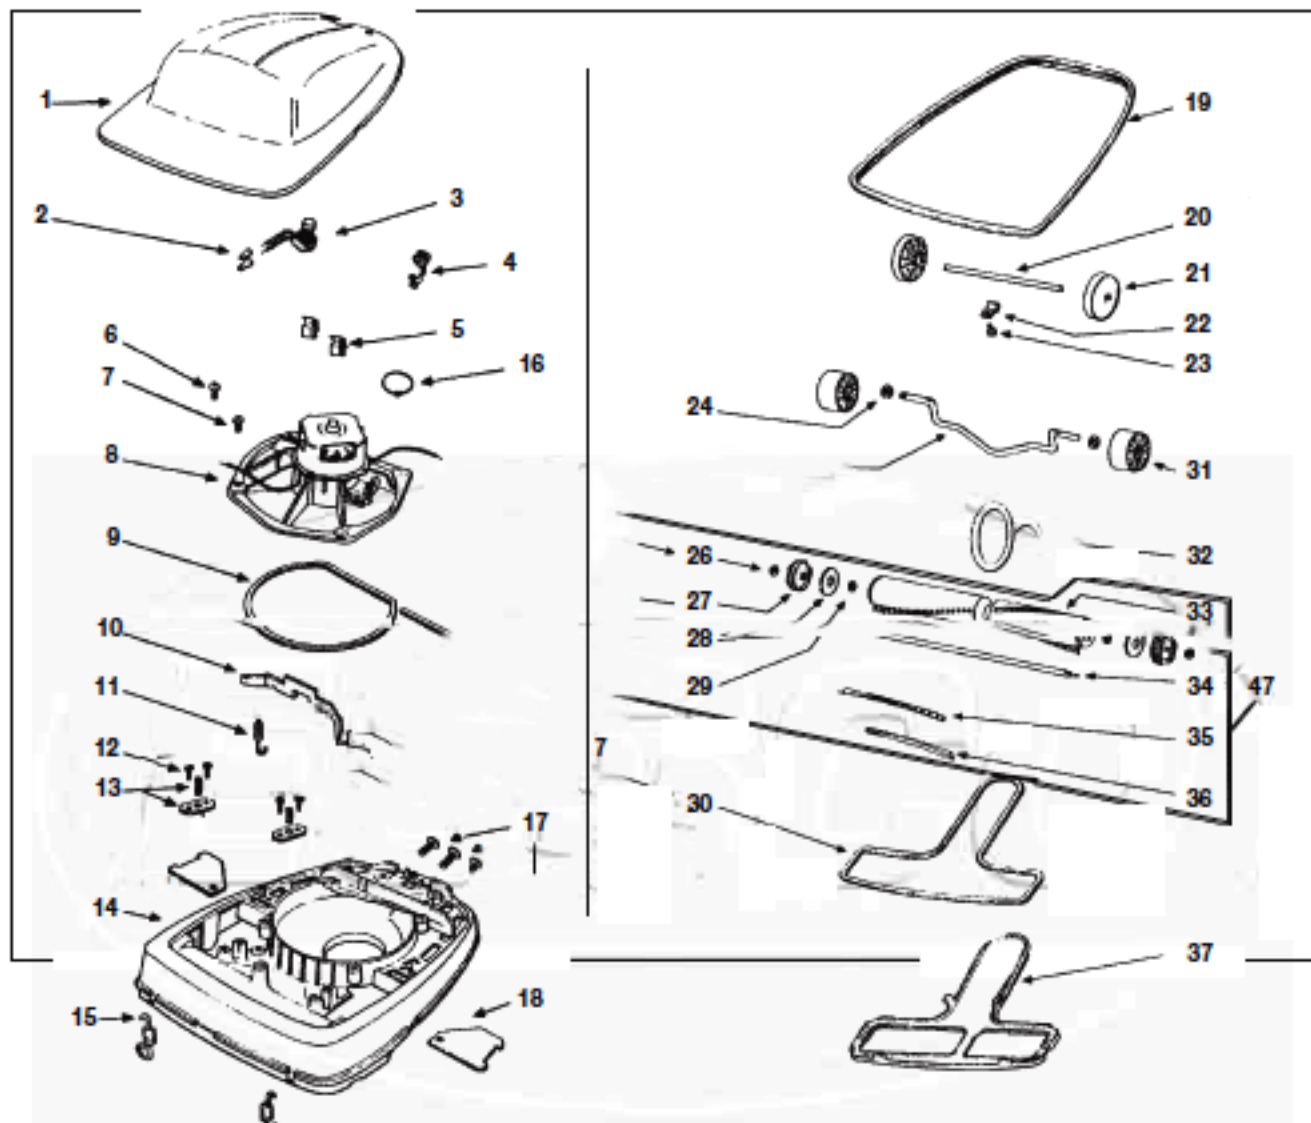

EUREKA

Original & Replacement

1400 Series
Model 1402A Shown

Original & Replacement

EUREKA

1400 Series
Model 1402A Shown

KEY	PART NO.	DESCRIPTION	KEY	PART NO.	DESCRIPTION
1	E-48649-10	Hood & Nameplate Ass'y	30	E-46538	Foam Tape
	E-55203	Name Plate	31	E-35859-1	Front Wheel
2	E-EW22-17	Wire Nuts	32	E-52100	Belt 2 Pk.
2	SS-3270	Wire Nuts	32	E-30563	Belt
3	E-25801-7	Push Switch	32	ER-1000	Belt (ESSCO)
3	FA-3400	Push Switch	32	ER-1010	Belt
4	E-53089-1	Strain Relief Bushing	33	E-36262A	Disturbulator Core*
5	E-55015	Wire Clip			(Includes*)
6	E-EW3121010	Motor Screw	34	E-36257	Shaft*
7	E-EW3121014	Motor Mounting Screw	35	E-35638A-1	Beater Bar, Long
8	E-53349-4	Motor Ass'y 4 Amp	36	E-35639A-1	Beater Bar, Short
9	E-30517	Motor Seal Gasket	37	E-25922-1	Bottom Plate
9	ER-7600	Motor Seal Gasket	38	E-25989-3	Upper Handle & Cap Ass'y
10	E-24834-2	Foot Pedal	39	E-36874-2	Snap Pin
10	ER-7300	Foot Pedal	40	E-36984-2	Handle Ass'y Kit
11	E-45503	Foot Pedal Spring	41	E-34732-10	Supply Cord
12	E-EW3121014	Clamp Screw	41	NLA	Supply Cord 20'
13	E-48823	Clamp & Screw Ass'y	41	FA-3030	Supply Cord 30'
	E-48642	Set Screw	42	E-25717-7	Handle Socket Ass'y
	E-47754A	Adjustment Clamp	42	ER-7000	Handle Socket Ass'y
14	E-49191-26	Base Ass'y	43	E-EW14-10	Nut
	E-24964A	Cam R.H.	44	E-48870	Bolt
	E-24965A	Cam L.H.	45	E-55468-1	Screw & Nut Ass'y
	E-47854A	Rivet	45	ER-7700	Screw & Nut Ass'y
	E-48495	Washer	46	E-EW3121014	Screw
15	E-47853	Hood Spring	47	E-53350-1	Brushroll, Wood Hex End
15	ER-7705	Hood Spring	47	ER-2002	Brushroll,
16	E-46713-1	Cable Tie			Wood Hex End
17	E-EW12610P10	Bag Screw	47	ER-2004	Brushroll,
18	E-36263	Wheel Cover			Wood Hex End All Brush
19	E-34824-8	Furniture Guard Narrow	47	E-53272	Brushroll, VGI Aluminum
19	ER-7410	Furniture Guard Narrow			Hex End W/Ball Bearings
20	E-47562	Rear Axle	47	E-53395	Brushroll,
21	E-35858-1	Rear Wheel			VGI Aluminum Square End
22	E-47586	Axle Clip	47	E-53347	Brushroll, VGI Chrome
23	E-EW312108	Clip Screw			Square End
24	E-47585	Wheel Washer	47	ER-2010	Brushroll, Wood Square End
25	E-36186	Front Axle	48	E-25988-2	Handle Tube Connector
26	E-49175	Nut			Plastic - White
27	E-25456	End Cap		E-52241	Repair Kit, 12" VGI Brushroll
28	E-47714-2	Felt Washer			
28	ER-2055	Felt Washer			
29	E-46799	Shaft Washer