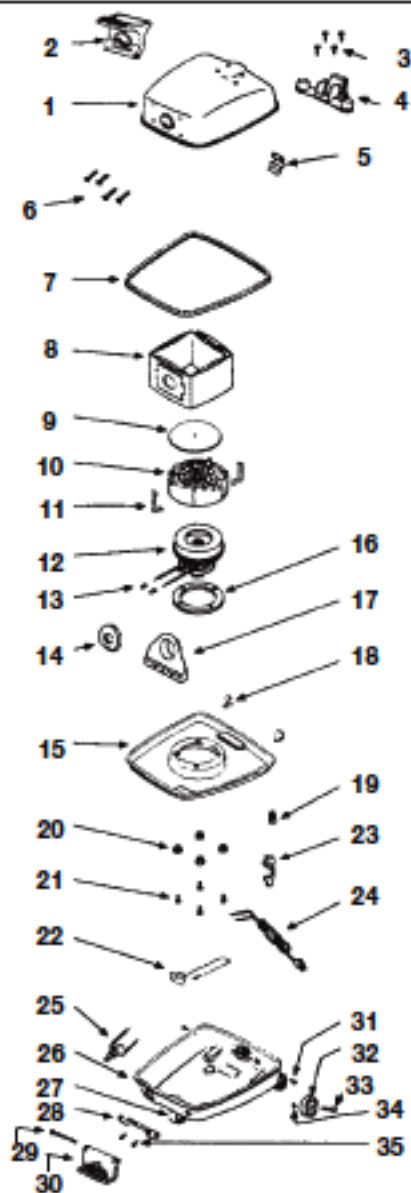

EUREKA Original & Replacement

POWER TEAM CANISTER

Model 1510A Shown

Original & Replacement

EUREKA

POWER TEAM CANISTER
Model 1510A Shown

KEY	PART NO.	DESCRIPTION	KEY	PART NO.	DESCRIPTION
1	E-55273	Upper Shell & Latch Ass'y	37	NLA	Brushroll Ass'y
2	E-13499-1	Handle			Wood W/Large Pulley**
3	E-EW285-6T5C	Screw	37	E-53408	Brushroll Ass'y
4	E-13506-2	Tool Support			Wood W/Small Pulley
5	E-35564	Latch Spring	37	E-53348-1	Brushroll Ass'y
6	E-EW2858T6CC	Handle Screw			Wood W/Small Pulley
7	E-26014-1	Furniture Guard	37	ER-2030	Brushroll Ass'y
8	E-52323	Disp. Bag Style H 3 Pk			Wood W/Small Pulley
8	ER-1408	Disp. Bag Style H 3 Pk	38	E-49101	**Felt Washer
9	E-34281	Filter Disc	39	E-36412	**Felt Retainer
9	ER-1800	Filter, Foam	40	E-53282	**Bearing Ass'y Repair Kit
10	E-24128A	Filter Support	41	E-49591	**Flat Washer
10	COR-1800	Filter Support, W/Filter	42	E-EW305-8P7N	Screw
11	E-48756-1	Clip	43	E-52201	Drive Belt
12	E-54336	Motor Ass'y	43	ER-1050	Drive Belt
12	GS-041	Motor Ass'y	44	E-49175	**Locknut
13	E-EW22-25	Wire Nut	45	E-37114	**Pulley
13	SS-3270	Wire Nut	46	E-EW312-88C	Plate Screw
14	E-55056	Bag Gasket	47	E-48332	Retainer Plate
14	NLA	Bag Gasket, Split Ring	48	E-EW22-17	Wire Nut
15	E-11862A	Motor Mounting Plate	48	SS-3270	Wire Nut
16	E-33295A	Motor Mount Ring	49	E-52314-2	Motor
17	E-26011	Bag Support	49	ER-6050	Motor
18	E-34562	Locator	50	E-49050	On-Sert
19	E-47922	Wire Clip	51	E-49110A	Belt Guard
20	E-44226	Motor Mounting Bushing	52	E-36680	Grounding Cover
21	E-46106A	Motor Mounting Screw	53	NLA	Housing Ass'y*
22	E-48600-1	Receptacle Ass'y		E-25353	*Name Plate
23	E-43814-6	Strain Relief Bushing	54	E-EW110-8P4C	Motor Screw
23	SS-3265	Strain Relief Bushing	55	E-36322A-2	Furniture Guard
24	E-36528-3	Supply Cord & Plug Ass'y	56	E-36879-2	Wand
24	NLA	Supply Cord 30 Ft.	56	FA-5001	Wand
24	NLA	Supply Cord 20 Ft.		FA-3210	Cord Strap (not illustrated)
25	E-25802-3	Push Switch	57	E-55053-1	Strain Relief Bushing
25	FA-3400	Push Switch	57	SS-3265	Strain Relief Bushing
26	E-55408-4	Lower Shell & Wheel Ass'y	58	E-35970-5	Cord
27	E-48872-1	Front Caster Ass'y	58	ER-3055	Cord
28	E-37028	Hinge Bracket	59	NLA	Handle Socket
29	E-35845-1	Pin	60	E-48334	Axle
30	E-24766-4	Switch Pedal	61	E-48336	Axle Bearing
31	E-48624	Locator Screw	62	E-36555-1	Wheel
32	E-34169-9	Rear Wheel	63	E-25789-2	Hose 5"
33	E-46842	Pin	63	ER-7200	Hose 5"
34	E-EW181-5C	Cotter Pin	64	E-12578B-1	Inlet Divider
35	E-48624	Bracket Screw	65	E-EW312-8-8C	Screw
36	E-25788	Sole Plate Ass'y*			
	E-25903	*Sole Plate Gasket			

NLA = No Longer Available