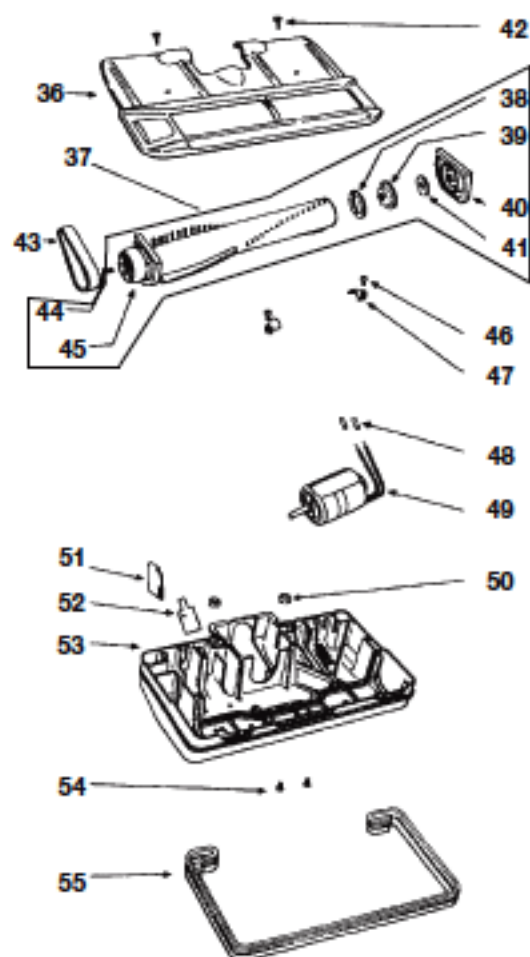

EUREKA Original & Replacement

POWER TEAM CANISTER

Model 1510A Shown

Original & Replacement

EUREKA

POWER TEAM CANISTER
Model 1510A Shown

KEY	PART NO.	DESCRIPTION	KEY	PART NO.	DESCRIPTION
1	E-55273	Upper Shell & Latch Ass'y	37	NLA	Brushroll Ass'y
2	E-13499-1	Handle			Wood W/Large Pulley**
3	E-EW285-6T5C	Screw	37	E-53408	Brushroll Ass'y
4	E-13506-2	Tool Support			Wood W/Small Pulley
5	E-35564	Latch Spring	37	E-53348-1	Brushroll Ass'y
6	E-EW2858T6CC	Handle Screw			Wood W/Small Pulley
7	E-26014-1	Furniture Guard	37	ER-2030	Brushroll Ass'y
8	E-52323	Disp. Bag Style H 3 Pk			Wood W/Small Pulley
8	ER-1408	Disp. Bag Style H 3 Pk	38	E-49101	**Felt Washer
9	E-34281	Filter Disc	39	E-36412	**Felt Retainer
9	ER-1800	Filter, Foam	40	E-53282	**Bearing Ass'y Repair Kit
10	E-24128A	Filter Support	41	E-49591	**Flat Washer
10	COR-1800	Filter Support, W/Filter	42	E-EW305-8P7N	Screw
11	E-48756-1	Clip	43	E-52201	Drive Belt
12	E-54336	Motor Ass'y	43	ER-1050	Drive Belt
12	GS-041	Motor Ass'y	44	E-49175	**Locknut
13	E-EW22-25	Wire Nut	45	E-37114	**Pulley
13	SS-3270	Wire Nut	46	E-EW312-88C	Plate Screw
14	E-55056	Bag Gasket	47	E-48332	Retainer Plate
14	NLA	Bag Gasket, Split Ring	48	E-EW22-17	Wire Nut
15	E-11862A	Motor Mounting Plate	48	SS-3270	Wire Nut
16	E-33295A	Motor Mount Ring	49	E-52314-2	Motor
17	E-26011	Bag Support	49	ER-6050	Motor
18	E-34562	Locator	50	E-49050	On-Sert
19	E-47922	Wire Clip	51	E-49110A	Belt Guard
20	E-44226	Motor Mounting Bushing	52	E-36680	Grounding Cover
21	E-46106A	Motor Mounting Screw	53	NLA	Housing Ass'y*
22	E-48600-1	Receptacle Ass'y		E-25353	*Name Plate
23	E-43814-6	Strain Relief Bushing	54	E-EW110-8P4C	Motor Screw
23	SS-3265	Strain Relief Bushing	55	E-36322A-2	Furniture Guard
24	E-36528-3	Supply Cord & Plug Ass'y	56	E-36879-2	Wand
24	NLA	Supply Cord 30 Ft.	56	FA-5001	Wand
24	NLA	Supply Cord 20 Ft.		FA-3210	Cord Strap (not illustrated)
25	E-25802-3	Push Switch	57	E-55053-1	Strain Relief Bushing
25	FA-3400	Push Switch	57	SS-3265	Strain Relief Bushing
26	E-55408-4	Lower Shell & Wheel Ass'y	58	E-35970-5	Cord
27	E-48872-1	Front Caster Ass'y	58	ER-3055	Cord
28	E-37028	Hinge Bracket	59	NLA	Handle Socket
29	E-35845-1	Pin	60	E-48334	Axle
30	E-24766-4	Switch Pedal	61	E-48336	Axle Bearing
31	E-48624	Locator Screw	62	E-36555-1	Wheel
32	E-34169-9	Rear Wheel	63	E-25789-2	Hose 5"
33	E-46842	Pin	63	ER-7200	Hose 5"
34	E-EW181-5C	Cotter Pin	64	E-12578B-1	Inlet Divider
35	E-48624	Bracket Screw	65	E-EW312-8-8C	Screw
36	E-25788	Sole Plate Ass'y*			
	E-25903	*Sole Plate Gasket			

NLA = No Longer Available