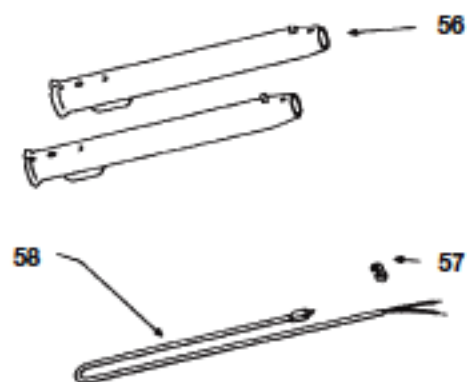

EUREKA Original & Replacement

POWER TEAM CANISTER

Model 1510A Shown

Original & Replacement

EUREKA

POWER TEAM CANISTER
Model 1510A Shown

KEY	PART NO.	DESCRIPTION	KEY	PART NO.	DESCRIPTION
1	E-55273	Upper Shell & Latch Ass'y	37	NLA	Brushroll Ass'y
2	E-13499-1	Handle			Wood W/Large Pulley**
3	E-EW285-6T5C	Screw	37	E-53408	Brushroll Ass'y
4	E-13506-2	Tool Support			Wood W/Small Pulley
5	E-35564	Latch Spring	37	E-53348-1	Brushroll Ass'y
6	E-EW2858T6CC	Handle Screw			Wood W/Small Pulley
7	E-26014-1	Furniture Guard	37	ER-2030	Brushroll Ass'y
8	E-52323	Disp. Bag Style H 3 Pk			Wood W/Small Pulley
8	ER-1408	Disp. Bag Style H 3 Pk	38	E-49101	**Felt Washer
9	E-34281	Filter Disc	39	E-36412	**Felt Retainer
9	ER-1800	Filter, Foam	40	E-53282	**Bearing Ass'y Repair Kit
10	E-24128A	Filter Support	41	E-49591	**Flat Washer
10	COR-1800	Filter Support, W/Filter	42	E-EW305-8P7N	Screw
11	E-48756-1	Clip	43	E-52201	Drive Belt
12	E-54336	Motor Ass'y	43	ER-1050	Drive Belt
12	GS-041	Motor Ass'y	44	E-49175	**Locknut
13	E-EW22-25	Wire Nut	45	E-37114	**Pulley
13	SS-3270	Wire Nut	46	E-EW312-88C	Plate Screw
14	E-55056	Bag Gasket	47	E-48332	Retainer Plate
14	NLA	Bag Gasket, Split Ring	48	E-EW22-17	Wire Nut
15	E-11862A	Motor Mounting Plate	48	SS-3270	Wire Nut
16	E-33295A	Motor Mount Ring	49	E-52314-2	Motor
17	E-26011	Bag Support	49	ER-6050	Motor
18	E-34562	Locator	50	E-49050	On-Sert
19	E-47922	Wire Clip	51	E-49110A	Belt Guard
20	E-44226	Motor Mounting Bushing	52	E-36680	Grounding Cover
21	E-46106A	Motor Mounting Screw	53	NLA	Housing Ass'y*
22	E-48600-1	Receptacle Ass'y		E-25353	*Name Plate
23	E-43814-6	Strain Relief Bushing	54	E-EW110-8P4C	Motor Screw
23	SS-3265	Strain Relief Bushing	55	E-36322A-2	Furniture Guard
24	E-36528-3	Supply Cord & Plug Ass'y	56	E-36879-2	Wand
24	NLA	Supply Cord 30 Ft.	56	FA-5001	Wand
24	NLA	Supply Cord 20 Ft.		FA-3210	Cord Strap (not illustrated)
25	E-25802-3	Push Switch	57	E-55053-1	Strain Relief Bushing
25	FA-3400	Push Switch	57	SS-3265	Strain Relief Bushing
26	E-55408-4	Lower Shell & Wheel Ass'y	58	E-35970-5	Cord
27	E-48872-1	Front Caster Ass'y	58	ER-3055	Cord
28	E-37028	Hinge Bracket	59	NLA	Handle Socket
29	E-35845-1	Pin	60	E-48334	Axle
30	E-24766-4	Switch Pedal	61	E-48336	Axle Bearing
31	E-48624	Locator Screw	62	E-36555-1	Wheel
32	E-34169-9	Rear Wheel	63	E-25789-2	Hose 5"
33	E-46842	Pin	63	ER-7200	Hose 5"
34	E-EW181-5C	Cotter Pin	64	E-12578B-1	Inlet Divider
35	E-48624	Bracket Screw	65	E-EW312-8-8C	Screw
36	E-25788	Sole Plate Ass'y*			
	E-25903	*Sole Plate Gasket			

NLA = No Longer Available