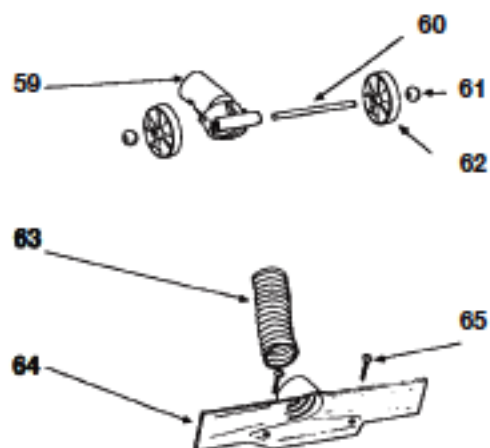

EUREKA Original & Replacement

POWER TEAM CANISTER

Model 1510A Shown

Original & Replacement

EUREKA

POWER TEAM CANISTER
Model 1510A Shown

KEY	PART NO.	DESCRIPTION	KEY	PART NO.	DESCRIPTION
1	E-55273	Upper Shell & Latch Ass'y	37	NLA	Brushroll Ass'y
2	E-13499-1	Handle			Wood W/Large Pulley**
3	E-EW285-6T5C	Screw	37	E-53408	Brushroll Ass'y
4	E-13506-2	Tool Support			Wood W/Small Pulley
5	E-35564	Latch Spring	37	E-53348-1	Brushroll Ass'y
6	E-EW2858T6CC	Handle Screw			Wood W/Small Pulley
7	E-26014-1	Furniture Guard	37	ER-2030	Brushroll Ass'y
8	E-52323	Disp. Bag Style H 3 Pk			Wood W/Small Pulley
8	ER-1408	Disp. Bag Style H 3 Pk	38	E-49101	**Felt Washer
9	E-34281	Filter Disc	39	E-36412	**Felt Retainer
9	ER-1800	Filter, Foam	40	E-53282	**Bearing Ass'y Repair Kit
10	E-24128A	Filter Support	41	E-49591	**Flat Washer
10	COR-1800	Filter Support, W/Filter	42	E-EW305-8P7N	Screw
11	E-48756-1	Clip	43	E-52201	Drive Belt
12	E-54336	Motor Ass'y	43	ER-1050	Drive Belt
12	GS-041	Motor Ass'y	44	E-49175	**Locknut
13	E-EW22-25	Wire Nut	45	E-37114	**Pulley
13	SS-3270	Wire Nut	46	E-EW312-88C	Plate Screw
14	E-55056	Bag Gasket	47	E-48332	Retainer Plate
14	NLA	Bag Gasket, Split Ring	48	E-EW22-17	Wire Nut
15	E-11862A	Motor Mounting Plate	48	SS-3270	Wire Nut
16	E-33295A	Motor Mount Ring	49	E-52314-2	Motor
17	E-26011	Bag Support	49	ER-6050	Motor
18	E-34562	Locator	50	E-49050	On-Sert
19	E-47922	Wire Clip	51	E-49110A	Belt Guard
20	E-44226	Motor Mounting Bushing	52	E-36680	Grounding Cover
21	E-46106A	Motor Mounting Screw	53	NLA	Housing Ass'y*
22	E-48600-1	Receptacle Ass'y		E-25353	*Name Plate
23	E-43814-6	Strain Relief Bushing	54	E-EW110-8P4C	Motor Screw
23	SS-3265	Strain Relief Bushing	55	E-36322A-2	Furniture Guard
24	E-36528-3	Supply Cord & Plug Ass'y	56	E-36879-2	Wand
24	NLA	Supply Cord 30 Ft.	56	FA-5001	Wand
24	NLA	Supply Cord 20 Ft.		FA-3210	Cord Strap (not illustrated)
25	E-25802-3	Push Switch	57	E-55053-1	Strain Relief Bushing
25	FA-3400	Push Switch	57	SS-3265	Strain Relief Bushing
26	E-55408-4	Lower Shell & Wheel Ass'y	58	E-35970-5	Cord
27	E-48872-1	Front Caster Ass'y	58	ER-3055	Cord
28	E-37028	Hinge Bracket	59	NLA	Handle Socket
29	E-35845-1	Pin	60	E-48334	Axle
30	E-24766-4	Switch Pedal	61	E-48336	Axle Bearing
31	E-48624	Locator Screw	62	E-36555-1	Wheel
32	E-34169-9	Rear Wheel	63	E-25789-2	Hose 5"
33	E-46842	Pin	63	ER-7200	Hose 5"
34	E-EW181-5C	Cotter Pin	64	E-12578B-1	Inlet Divider
35	E-48624	Bracket Screw	65	E-EW312-8-8C	Screw
36	E-25788	Sole Plate Ass'y*			
	E-25903	*Sole Plate Gasket			

NLA = No Longer Available