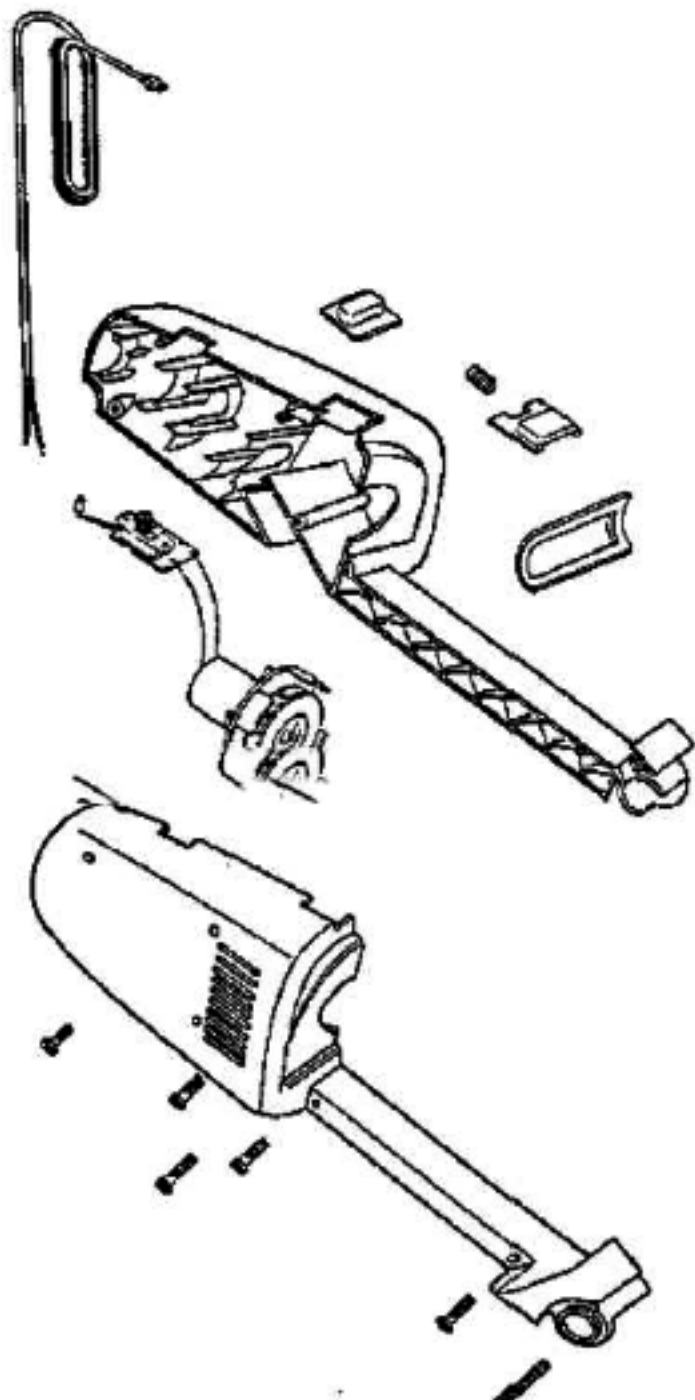

----- Manual continues below -----

**HARDWARE
PKGL**

OWNERS GUIDE 58573A

Ref #	Part	Description	Comments	Qty
1	13920-1	SUPPORT - FILTER		
2	37464	FLAP		
3	37466-1	FILTER PACKAGE		
4	38625-1	HANDLE ASSY		
5	55692	RING - PUSH-ON		
6	58570	HARDWARE PACKAGE		

Ref #	Part	Description	Comments	Qty
1	37449-119N	LATCH		
2	37457	SEAL		
3	37631-119N	BUTTON - SWITCH		
4	53292-1	SCREW PACKAGE		
5	53292-2	SCREW PACKAGE		
6	55794	SPRING		

Ref #	Part	Description	Comments	Qty
1	37658	ARM - BEARING		
2	53214-1	WIRE SPLICE 5		
3	53252	WHEEL & AXLE PACKAGE		
4	53292-3	SCREW PACKAGE		
5	53292-4	SCREW PACKAGE		
6	53293	SEALING WASHERS - PACKAGE		
7	54578	DISTURBULATOR ASSY - CTND		
8	56334	BELT - DRIVE		