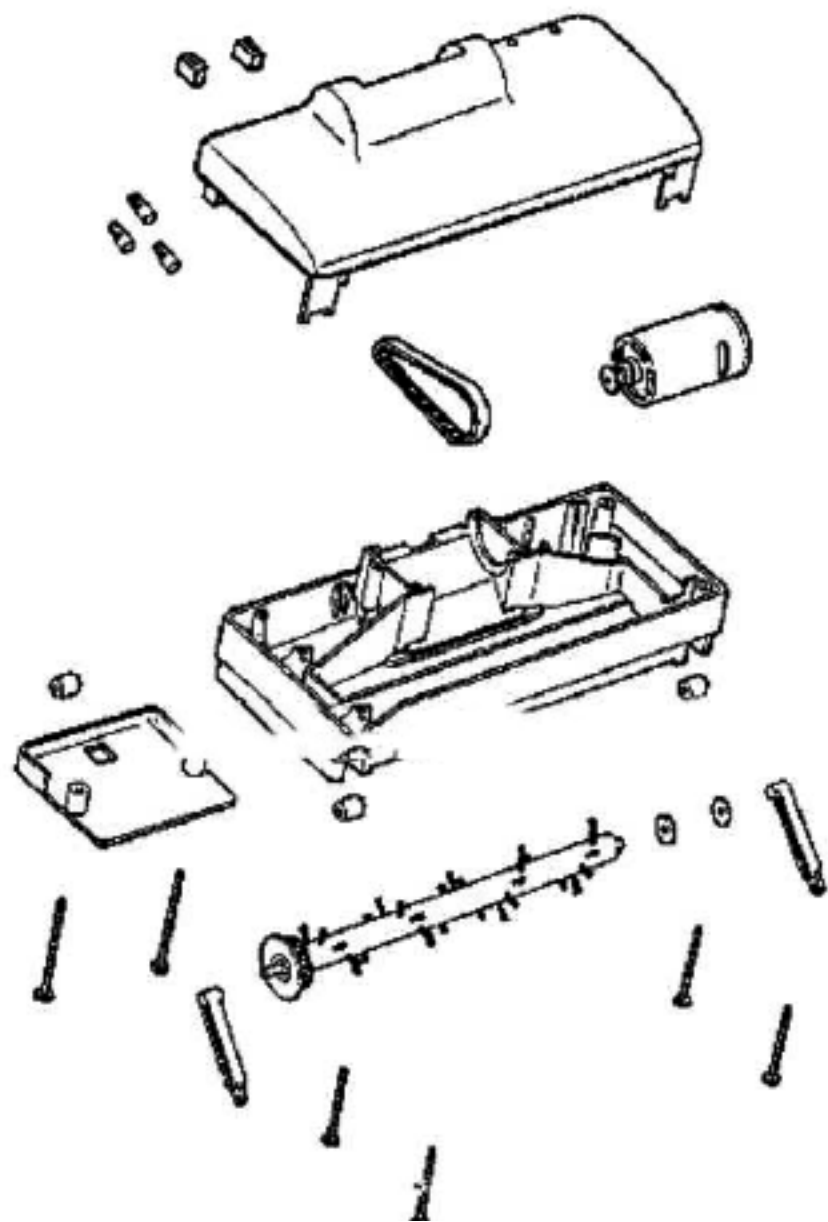

----- Manual continues below -----

**HARDWARE
PKGL**

OWNERS GUIDE 58573A

Ref #	Part	Description	Comments	Qty
1	13920-1	SUPPORT - FILTER		
2	37464	FLAP		
3	37466-1	FILTER PACKAGE		
4	38625-1	HANDLE ASSY		
5	55692	RING - PUSH-ON		
6	58570	HARDWARE PACKAGE		

Ref #	Part	Description	Comments	Qty
1	37449-119N	LATCH		
2	37457	SEAL		
3	37631-119N	BUTTON - SWITCH		
4	53292-1	SCREW PACKAGE		
5	53292-2	SCREW PACKAGE		
6	55794	SPRING		

Ref #	Part	Description	Comments	Qty
1	37658	ARM - BEARING		
2	53214-1	WIRE SPLICE 5		
3	53252	WHEEL & AXLE PACKAGE		
4	53292-3	SCREW PACKAGE		
5	53292-4	SCREW PACKAGE		
6	53293	SEALING WASHERS - PACKAGE		
7	54578	DISTURBULATOR ASSY - CTND		
8	56334	BELT - DRIVE		