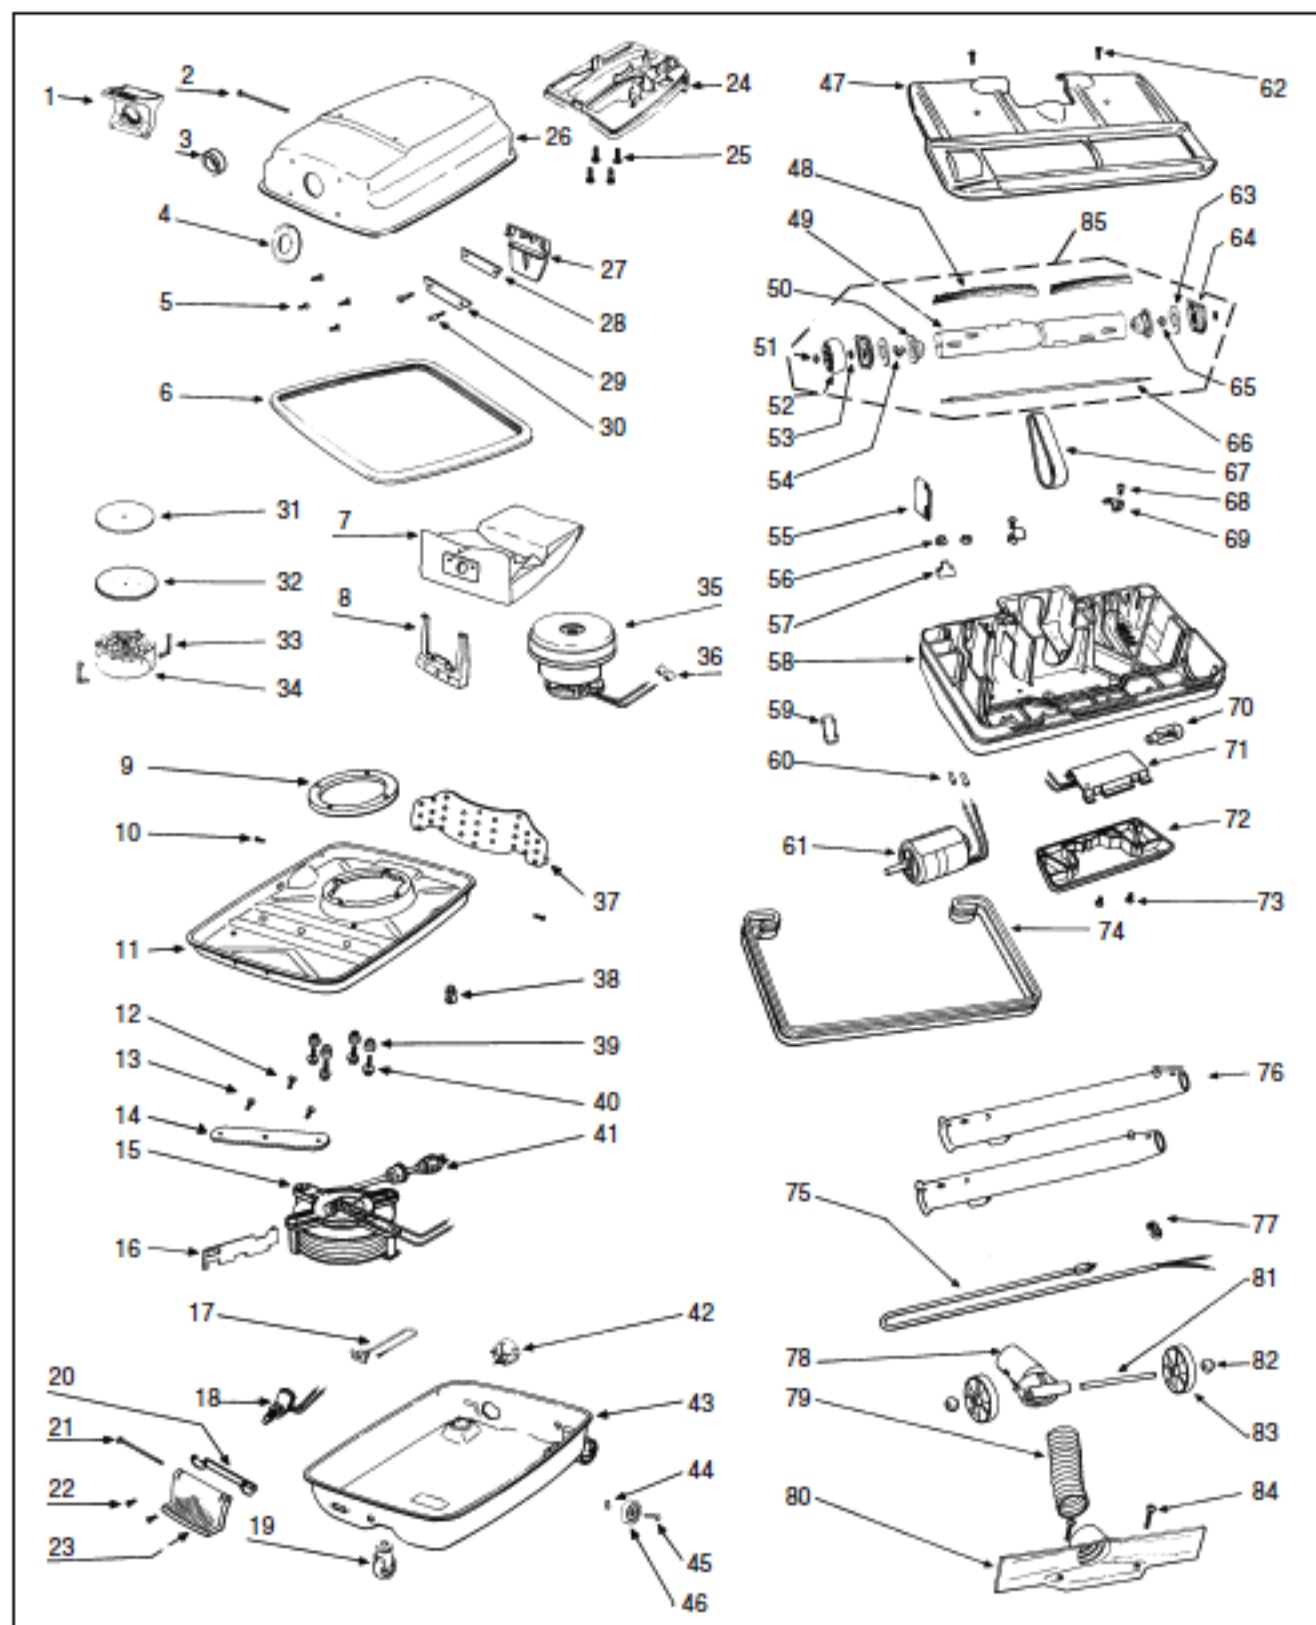

EUREKA Original & Replacement

POWER TEAM CANISTER

Model 1756A Shown

Original & Replacement **EUREKA**

POWER TEAM CANISTER Model 1756A Shown

KEY	PART NO.	DESCRIPTION	KEY	PART NO.	DESCRIPTION
1	NLA	Latch, Top Housing	48	E-52282-3	Brush Strip, Pair
2	E-35845-2	Hinge Pin, Most Canisters	48	ER-2210	Brush Strip, Pair
3	NLA	Hinge Gasket	49	E-13236-3	Brushroll Core VGII
4	NLA	Bag Gasket	50	NLA	Use E-53282 Repair Kit
5	E-EW2858T6C	Handle Screw	51	E-49175	Lock Nut
6	E-23792-11	Bumper, White	52	E-37114	Brushroll Pulley
7	E-52329	Paper Bag, Style B 3 Pk	53	E-49898	Washer, Steel
7	ER-1402	Paper Bag, Style B 3Pk	54	E-53155	Klipring
8	NLA	Bag Holder	55	E-49110A	Belt Guard
9	E-37423	Ring, Motor Mounting	56	E-53424	On-Sert
10	E-48624	Screw	57	E-36680	Grounding Cover
11	NLA	Motor Mounting Plate	58	NLA	Housing Ass'y
12	E-EW12610TSC	Cord Reel Screw		E-26377	Nameplate (Not Shown)
13	E-EW1268T6C	Cord Reel Screw	59	E-26028-1	Belt Window
14	E-35842A	Cord Reel Barrier	60	SS-3270	Wire Nut
15	NLA	25' Cord Reel Ass'y	61	E-52314-78	Motor
16	E-26045	Cord Reel Shield	61	ER-6050	Motor
17	E-53255-1	Power Receptacle Ass'y	62	E-53237-3	Screw 10 Pk
18	NLA	Switch	63	E-49899	Washer, Felt
18	FA-3400	Switch	64	NLA	Use E-53282 Repair Kit
19	NLA	Front Castor	65	E-53195	Hex Nut
20	E-34567A	Hinge Bracket	66	NLA	Use E-53282 Repair Kit
21	E-35845-3	Hinge Pin	67	E-52201	Drive Belt 2 Pk
22	E-53134	Screw	67	ER-1050	Drive Belt
23	E-11740B-4	Switch Pedal, Plastic White	68	E-EW312-8-8C	Plate Screw
24	E-54322-1	Tool Support	69	E-48332	Retainer Plate
25	E-EW3126T8C	Screw	70	E-48815	Bulb
26	NLA	Upper Shell	70	FA-3515	Bulb, 15 Watt
27	NLA	Latch, Plastic Beige	71	E-37859-1	Lamp Socket & Plate Ass'y
28	E-45779A	Latch Gasket	72	E-12839A-1	Lens & Nameplate Ass'y
29	E-34582	Latch Spring	73	E-EW110-8P4C	Motor Screw
30	E-53094	Latch Screw	74	E-36237A-12	Furniture Guard
31	E-52015	Filter Disc 15 Pk	75	E-35970-10	Cord
32	E-34679	Foam Filter Disc	75	NLA	Cord
32	ER-1800	Foam Filter Disc	76	E-36593	Wand
33	E-48756-1	Clips	76	FA-5001	Wand
34	E-24128A	Filter Support	77	E-53190-1	Strain Relief Bushing
34	COR-1810	Filter Support	78	NLA	Handle Socket
35	E-54401	Motor Ass'y	79	E-25789-2	Hose 5"
35	GS-041	Motor Ass'y	79	ER-7200	Hose 5"
36	SS-3270	Wire Nut	80	NLA	Inlet Divider
37	E-13221	Bag Retainer	81	E-48334	Axle
38	E-53120	Wire Clip	82	E-48336	Axle Bearing
39	NLA	Motor Mounting Brush	83	E-36555-1	Wheel
40	E-53103	Motor Mounting Screw	84	E-EW305-6P18C	Screw
41	E-53189	Bushing, Cord	85	E-53412-1	Brushroll Ass'y VGII
42	E-13206A-4	Exhaust Shield	85	ER-2030	Brushroll Ass'y
43	E-49747-16	Lower Shell & Wheel Ass'y		E-53282	Wood w/Small Pulley
44	E-53232-1	Cotter Pin, Wheel Retainer			Repair Kit, Brushroll
45	NLA	Pin			Includes: Shaft,
46	E-25392-5	Rear Wheel			End Caps,
47	E-25895	Sole Plate Ass'y*			Bearing & Retainer Ass'y
	E-25903	* Sole Plate Gasket			