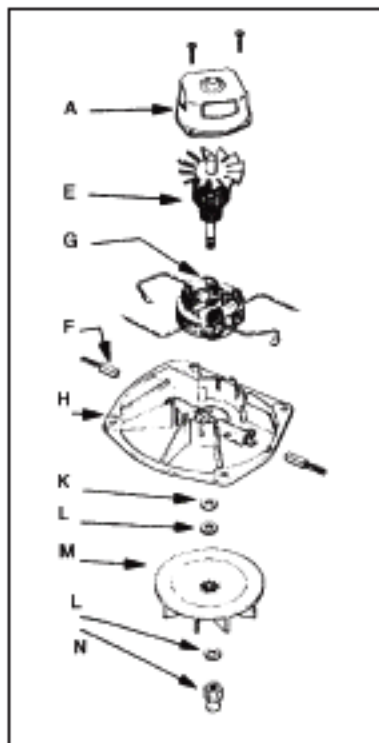

Original & Replacement **EUREKA**

Upright Motor Schematics

1400 Series
4.0 Amp
Ball/Sleeve
1-Speed

MOTOR ASSY	E-53349-4
A Motor Cover w/Bearing	E-54172
B Motor Cover Less Bearing	
C Top Bearing (Ball)	
D Top Bearing Retainer	
E Armature Ass'y	NLA
F Carbon Brush Ass'y	E-25172A1
G Field Ass'y	NLA
H Motor Base Ass'y	E-54171-1
I Lower Bearing Kit	
J Lower Bearing Only	
K Washer (Metal)	E-53188-1
L Fan Washer (Fiber)	E-49017
M Fan	E-12988-1 ER-2800
N Fan Pulley	E-37012
Cooling Fan	
Motor Cover Screw	E-53131-1
Carbon Brush Screw