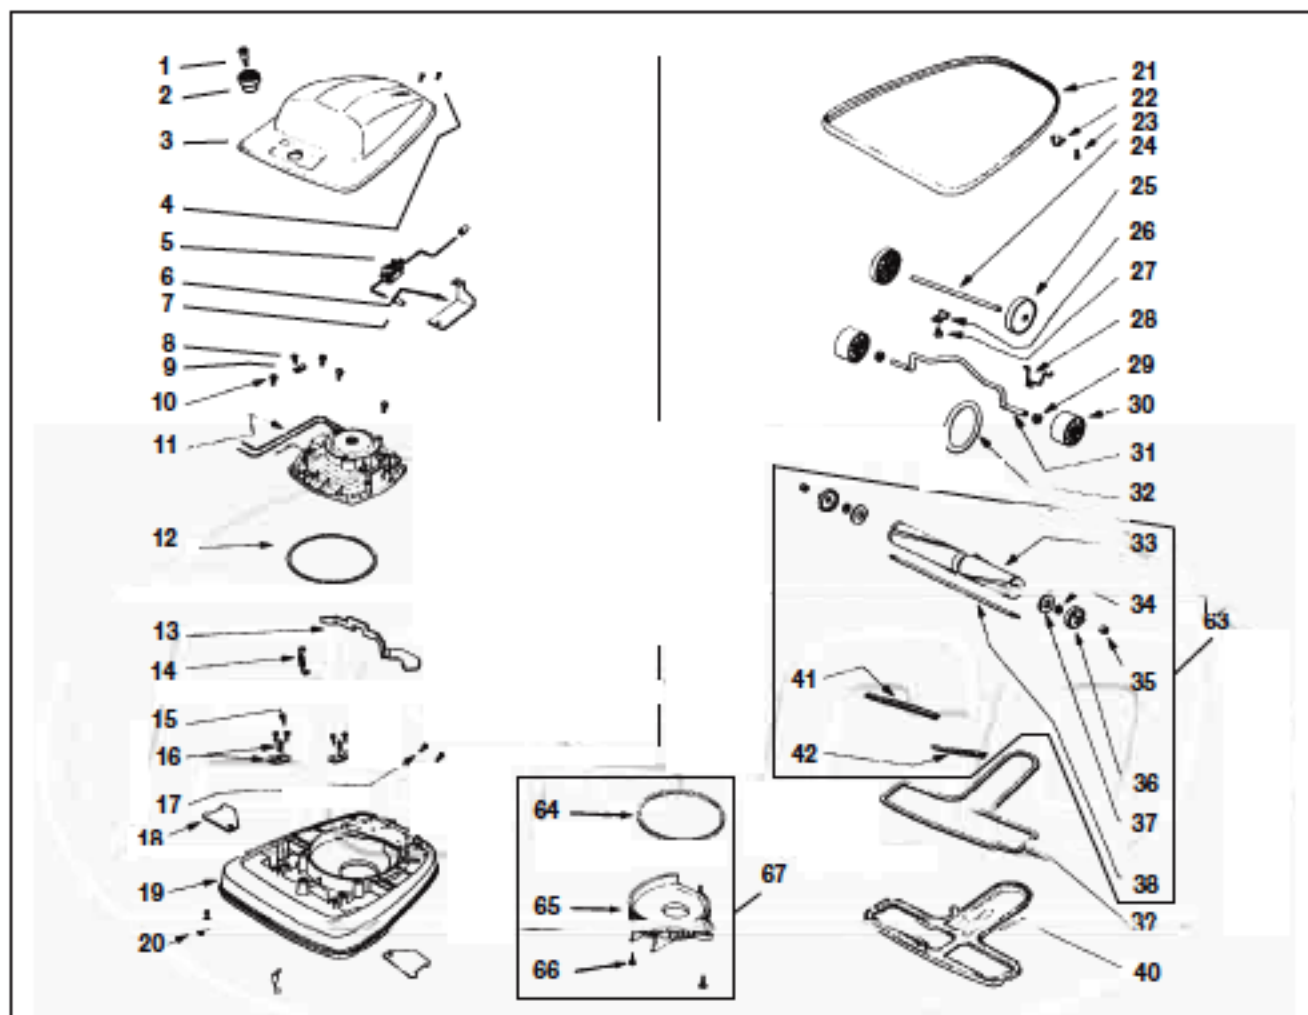

EUREKA Original & Replacement

2000 Series
Model 2010XRB Shown

Original & Replacement

EUREKA2000 Series
Model 2010XRB Shown

KEY	PART NO.	DESCRIPTION	KEY	PART NO.	DESCRIPTION
1	E-53112-1	Shoulder Screw	33	E-35641B-1	Disturbulator Core* (Includes*)
2	E-26834-1	Adjustment Knob	34	E-46799	Washer*
3	E-47900-2	Hood & Name Plate Ass'y	35	E-48650	Nut*
	E-35620	Name Plate	36	E-24475A	End Cap*
	E-37187	4 Position Label	37	E-47714-1	Felt Washer*
	E-37200	6 Position Label	37	ER-2055	Felt Washer
4	E-EW1106P4	Switch Screw	38	E-32017	Shaft*
5	E-34825A	Rocker Switch	39	E-46538	Foam Tape**
6	E-49071	Switch Shield	40	E-25359A	Bottom Plate (Includes**)
7	E-EW22-17	Wire Nut	41	E-35638A-1	Beater Bar Long
7	SS-3270	Wire Nut	42	E-35639A-1	Beater Bar Short
8	E-EW12610P10	Motor Mounting Screw	43	E-53747-1	Cord Retainer Set, Upper & Lower
9	E-41280	Motor Wire Clip	44	E-55468-1	Screw & Nut Ass'y
10	E-EW12610P10	Motor Screw	44	ER-7700	Screw & Nut Ass'y
11	E-13356-2	Motor Ass'y, 5.0 Amp 1 Speed	45	E-35293-6	Grip*
11	E-53361-5	Motor Ass'y, 5.5 Amp 1 Speed	46	E-25329-2	Upper Handle Ass'y (Includes*)
11	E-14774-3	Motor Ass'y, 5.5 Amp 1 Speed (New Design)	47	E-53747-1	Cord Retainer Set, Upper & Lower
11	E-53366-8	Motor Ass'y 6.5 Amp 1 Speed	48	E-12637-3	Lower Handle
11	E-13706-3	Motor Ass'y, 6.5 Amp 2 Speed	49	E-36098A1	Cord Ass'y 20'
12	E-30517	Motor Gasket	49	NLA	Cord Ass'y 20' W/2 Square Sleeves
12	ER-7600	Motor Gasket	49	NLA	Cord Ass'y 30' W/2 Square Sleeves
13	E-24834-1	Foot Pedal	50	E-41064E	Support Pin
13	ER-7300	Foot Pedal	51	E-45474-4	Keps Nut
14	E-45503	Foot Pedal Spring	52	E-55468-1	Screw & Nut Ass'y
15	E-EW12610P8	Clamp Screw	52	ER-7700	Screw & Nut Ass'y
16	E-48823	Clamp & Screw	53	E-25238-1	Handle Socket
	E-48624	Set Screw	54	E-45507	Spacer
	E-47754A	Front Axle Clamp	55	E-EW3512P03	Screw
17	E-EW351010	Adapter Screw	56	E-EW181-7C	Hair Cotter Pin
18	E-36263	Wheel Cover	57	E-45504	Bushing
19	E-53425-9	Base Ass'y, Quick Clean Red	58	E-EW12610P6	Screw
19	E-53456-13	Base Ass'y, Quick Clean White	59	E-36439	Handle Socket Shield
	E-47852	Disturbulator Spring L.H.	60	E-EW12610P10	Screw
	E-48186	Disturbulator Spring R.H.	61	E-48877	Bracket Ass'y
	E-47851	Rivet	62	E-36264-1	Handle Socket Ass'y
	E-24964	Cam R.H.	62	ER-7000	Handle Socket Ass'y
	E-24965	Cam L.H.	63	E-53395	Brushroll, Square End VGI
	E-47854	Rivet	63	E-35624A1	Brushroll, Square End VGII
20	E-47853	Hood Spring	63	ER-2010	Brushroll, Square End Wood
20	ER-7705	Hood Spring	63	E-53350-1	Brushroll, Wood Hex End
21	E-34824-4	Furniture Guard	63	E-53272	Brushroll, VGI Hex End W/Ball Bearings
21	ER-7410	Furniture Guard	63	ER-2002	Brushroll, Wood Hex End
22	E-48869	Clip	63	ER-2004	Brushroll, All Bristle
23	E-EW1268P5	Clip Screw	64	E-30517	Motor Seal Gasket
24	E-47562	Rear Axle	64	ER-7600	Motor Seal Gasket
25	E-35858-1	Rear Wheel	65	E-13770-1	*Fan Chamber Cover
26	E-47586	Axle Clip	66	E-53238-17	*Screw
27	E-EW12610P6	Clip Screw	67	E-52334	* Fan Chamber Replacement Kit Includes*
28	E-35576	Axle Spring			
29	E-47585	Washer			
30	E-35859-1	Front Wheel			
31	E-35947	Front Axle			
32	E-30563A	Belt			
32	E-52100	Belt 2 Pk.			
32	ER-1000	Belt (ESSCO)			
32	ER-1010	Belt			