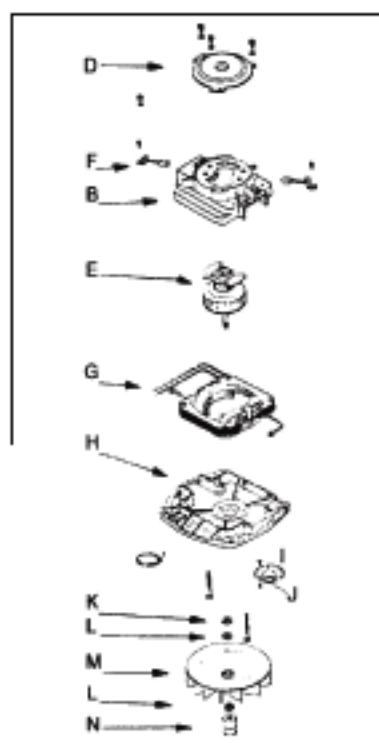

2000 Series Sanitaires | **5000 Series Self-Propelled**
6.5/7 Amp
Ball/Ball
1-Speed

6.5/7 Amp Ball/Ball 1-Speed	6.7 Amp Ball/Ball 1-Speed	6.7 Amp Ball/Ball 2-Speed
E-53366-8	E-53390-7	NLA
E-54159	E-54159	E-54159
E-53088-1 FA-6200	E-53088-1 FA-6200	E-53088-1 FA-6200
E-20217E	E-20217E	E-20217E
E-53353-3	E-54425-1	NLA
E-30478 ER-6310	E-30478 ER-6310	E-30478 ER-6310
E-53441-2	NLA	NLA
E-54169-1	NLA	NLA
E-54412 ER-6210	E-54412 ER-6210	E-54412 ER-6210
E-53088-1 FA-6200	E-53088-1 FA-6200	E-53088-1 FA-6200
E-53188-1	E-53188-1	E-53188-1
E-49017	E-49017	E-49017
E-12988 ER-2805	E-12988 ER-2805	E-12988 ER-2805
E-37012	E-53185	E-53185
E-30474A	E-30474A	E-30474A
E-53138	E-53138	E-53138
E-53192-2	E-53192-2	E-53192-2