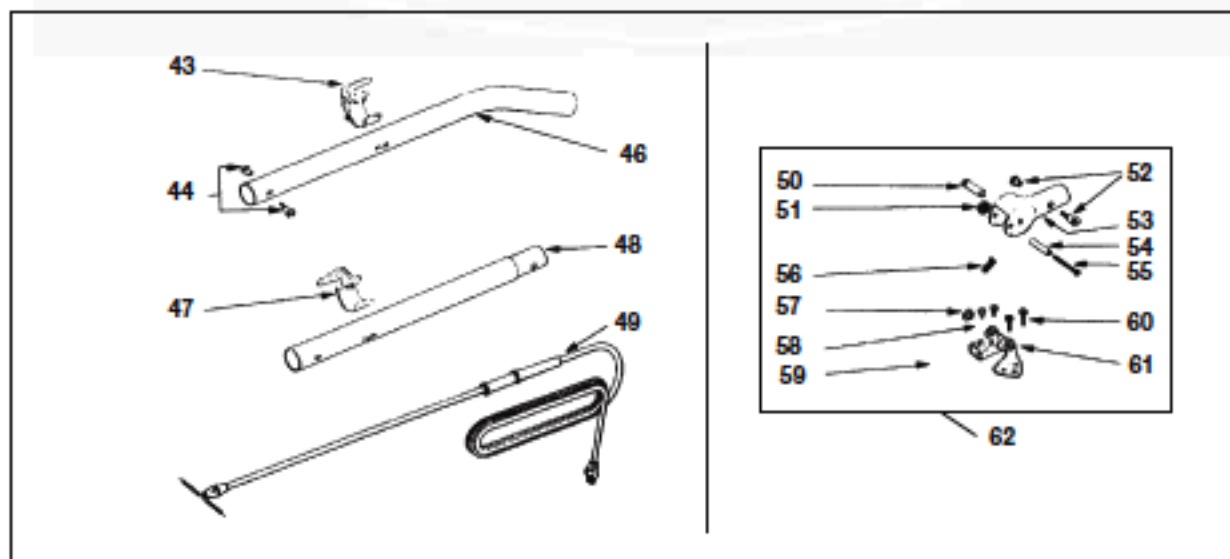

EUREKA Original & Replacement

2000 Series
Model 2010XRB Shown

Original & Replacement

EUREKA2000 Series
Model 2010XRB Shown

KEY	PART NO.	DESCRIPTION	KEY	PART NO.	DESCRIPTION
1	E-53112-1	Shoulder Screw	33	E-35641B-1	Disturbulator Core* (Includes*)
2	E-26834-1	Adjustment Knob	34	E-46799	Washer*
3	E-47900-2	Hood & Name Plate Ass'y	35	E-48650	Nut*
	E-35620	Name Plate	36	E-24475A	End Cap*
	E-37187	4 Position Label	37	E-47714-1	Felt Washer*
	E-37200	6 Position Label	37	ER-2055	Felt Washer
4	E-EW1106P4	Switch Screw	38	E-32017	Shaft*
5	E-34825A	Rocker Switch	39	E-46538	Foam Tape**
6	E-49071	Switch Shield	40	E-25359A	Bottom Plate (Includes**)
7	E-EW22-17	Wire Nut	41	E-35638A-1	Beater Bar Long
7	SS-3270	Wire Nut	42	E-35639A-1	Beater Bar Short
8	E-EW12610P10	Motor Mounting Screw	43	E-53747-1	Cord Retainer Set, Upper & Lower
9	E-41280	Motor Wire Clip	44	E-55468-1	Screw & Nut Ass'y
10	E-EW12610P10	Motor Screw	44	ER-7700	Screw & Nut Ass'y
11	E-13356-2	Motor Ass'y, 5.0 Amp 1 Speed	45	E-35293-6	Grip*
11	E-53361-5	Motor Ass'y, 5.5 Amp 1 Speed	46	E-25329-2	Upper Handle Ass'y (Includes*)
11	E-14774-3	Motor Ass'y, 5.5 Amp 1 Speed (New Design)	47	E-53747-1	Cord Retainer Set, Upper & Lower
11	E-53366-8	Motor Ass'y 6.5 Amp 1 Speed	48	E-12637-3	Lower Handle
11	E-13706-3	Motor Ass'y, 6.5 Amp 2 Speed	49	E-36098A1	Cord Ass'y 20'
12	E-30517	Motor Gasket	49	NLA	Cord Ass'y 20' W/2 Square Sleeves
12	ER-7600	Motor Gasket	49	NLA	Cord Ass'y 30' W/2 Square Sleeves
13	E-24834-1	Foot Pedal	50	E-41064E	Support Pin
13	ER-7300	Foot Pedal	51	E-45474-4	Keps Nut
14	E-45503	Foot Pedal Spring	52	E-55468-1	Screw & Nut Ass'y
15	E-EW12610P8	Clamp Screw	52	ER-7700	Screw & Nut Ass'y
16	E-48823	Clamp & Screw	53	E-25238-1	Handle Socket
	E-48624	Set Screw	54	E-45507	Spacer
	E-47754A	Front Axle Clamp	55	E-EW3512P03	Screw
17	E-EW351010	Adapter Screw	56	E-EW181-7C	Hair Cotter Pin
18	E-36263	Wheel Cover	57	E-45504	Bushing
19	E-53425-9	Base Ass'y, Quick Clean Red	58	E-EW12610P6	Screw
19	E-53456-13	Base Ass'y, Quick Clean White	59	E-36439	Handle Socket Shield
	E-47852	Disturbulator Spring L.H.	60	E-EW12610P10	Screw
	E-48186	Disturbulator Spring R.H.	61	E-48877	Bracket Ass'y
	E-47851	Rivet	62	E-36264-1	Handle Socket Ass'y
	E-24964	Cam R.H.	62	ER-7000	Handle Socket Ass'y
	E-24965	Cam L.H.	63	E-53395	Brushroll, Square End VGI
	E-47854	Rivet	63	E-35624A1	Brushroll, Square End VGII
20	E-47853	Hood Spring	63	ER-2010	Brushroll, Square End Wood
20	ER-7705	Hood Spring	63	E-53350-1	Brushroll, Wood Hex End
21	E-34824-4	Furniture Guard	63	E-53272	Brushroll, VGI Hex End W/Ball Bearings
21	ER-7410	Furniture Guard	63	ER-2002	Brushroll, Wood Hex End
22	E-48869	Clip	63	ER-2004	Brushroll, All Bristle
23	E-EW1268P5	Clip Screw	64	E-30517	Motor Seal Gasket
24	E-47562	Rear Axle	64	ER-7600	Motor Seal Gasket
25	E-35858-1	Rear Wheel	65	E-13770-1	*Fan Chamber Cover
26	E-47586	Axle Clip	66	E-53238-17	*Screw
27	E-EW12610P6	Clip Screw	67	E-52334	* Fan Chamber Replacement Kit Includes*
28	E-35576	Axle Spring			
29	E-47585	Washer			
30	E-35859-1	Front Wheel			
31	E-35947	Front Axle			
32	E-30563A	Belt			
32	E-52100	Belt 2 Pk.			
32	ER-1000	Belt (ESSCO)			
32	ER-1010	Belt			