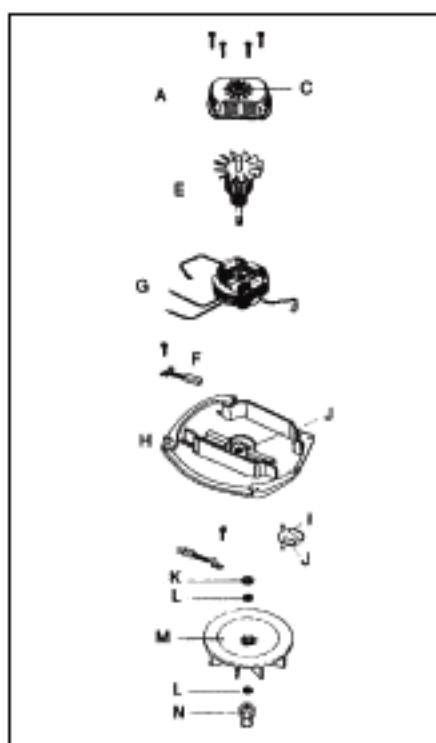

2000 & 7000 Series, Ultra & Sanitaires

5.5 Amp Ball/Sleeve 1-Speed	5.0 Amp Ball/Ball 1-Speed	6.5 Amp Ball/Ball 1-Speed	6.5 Amp Ball/Ball 2-Speed
E-53361-5	E-53361-5	E-53361-1	NLA
E-25863	E-25863		
		E-13746-1	E-13746-1
E-53088-1 FA-6200	E-53088-1 FA-6200	E-53088-1 FA-6200	E-53088-1 FA-6200
NLA	NLA	NLA	NLA
E-26055	E-26055	E-26055	E-26055
NLA	NLA	E-53480-1	NLA
NLA	NLA	NLA	NLA
E-54412 ER-6210	E-54412 ER-6210	E-54412 ER-6210	E-54412 ER-6210
E-53088-1 FA-6200	E-53088-1 FA-6200	E-53088-1 FA-6200	E-53088-1 FA-6200
E-53188-1	E-53188-1	E-53188-1	E-53188-1
E-49017	E-49017	E-49017	E-49017
E-12988-1 ER-2800	E-12988-1 ER-2800	E-12988-1 ER-2800	E-12988-1 ER-2800
NLA	E-53084	NLA	NLA
NLA	NLA	NLA	NLA
E-53131-2	E-53131-2	E-53131-2	E-53131-2
E-53192	E-53192	E-53192	E-53192