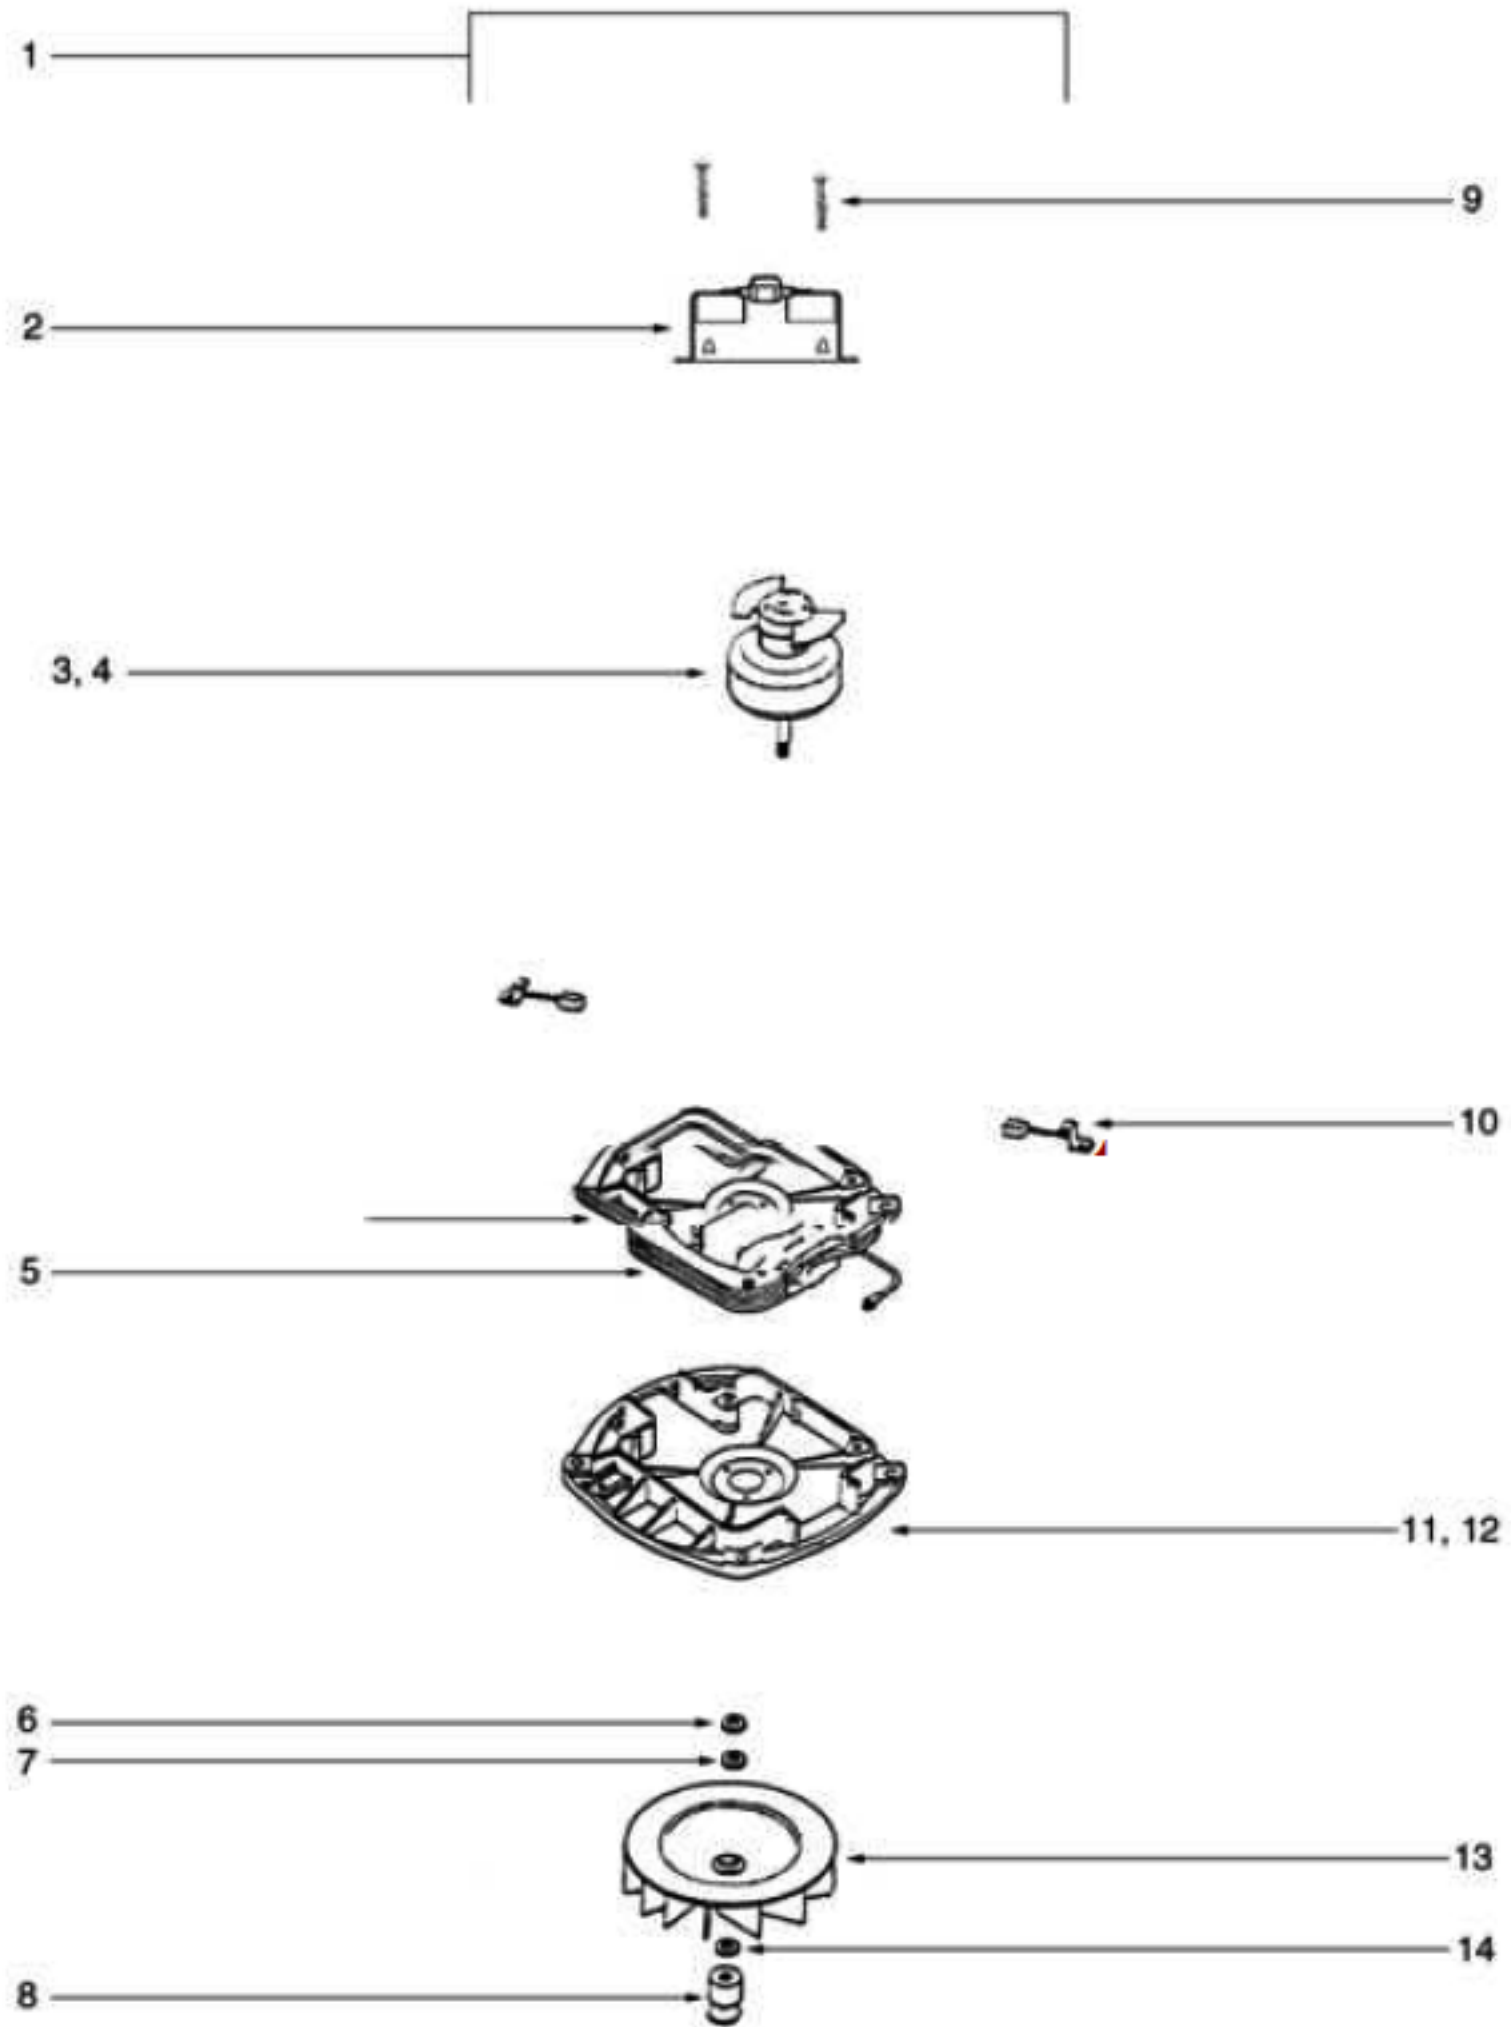

----- Manual continues below part list -----

Available Replacement Parts for SANITAIRE C2132A

[53201](#)

porcelain steel wire cooking grid

Ref #	Part	Description	Comments	Qty
1	28504-1	GUARD - FURNITURE		
2	53121	PUSH NUT PACKAGE (10)		
3	37183	AXLE - REAR		
4	53238-11	SCREW PACKAGE		
5	35947A	AXLE - FRONT		
6	26059A	CAP - COVER		
7	54104-1	DISTURBULATOR REPLACEMENT		
8	60161	WHEEL & AXLE ASSY		
9	26242-119N	WHEEL - REAR		
10	53201	CLAMPS - PACKAGE 10		
11	53076-2	SPRING & AXLE PACKAGE (6)		
12	35859A-1	WHEEL - FRONT		
13	52100A	BELT PKG ASSY (UPRIGHT)		
14	25922-1	BOTTOM PLATE ASSEMBLY		

Ref #	Part	Description	Comments	Qty
1	53143	SCREW PACKAGE (10)		
2	38053-2	KNOB ASSEMBLY		
3	54005-27	HOOD ASSEMBLY - PACKAGED		
4	53238-11	SCREW PACKAGE		
5	57687-1	CLAMP - CABLE		
6	53238-14	SCREW PACKAGE		
7	53349-8	MOTOR ASSEMBLY - CARTONED		
8	53228-2	SCREWS - PACKAGE 10		
9	55296	WIRE & TERMINAL ASSEMBLY		
10	53213-1	NUTS - PACKAGE 10		
11	53238-13	SCREW PACKAGE		
12	53140	CLAMP & SCREW ASSY PKG		
13	36263	COVER - WHEEL		
14	54408-5	BASE ASSEMBLY - 12" - CAR		
15	24964A-1	CAM (RIGHT)		
16	24965A-1	CAM (LEFT)		
17	53118	RIVET - SHOULDER PACKAGE		
18	53133	STEEL WASHERS - PACKAGE 1		
19	53215-5	SCREW PACKAGE		
20	38218-1	BRACKET - BUSHING		
21	53122	STRAIN RELIEF BUSHING - P		
22	26808-3	BUTTON - SWITCH		
23	37989	CLIP - SWITCH		
24	60192-1	WIRE SPLICE 5		
25	13738-5	SWITCH ASSEMBLY		
26	38314SV	SEPARATOR ASSEMBLY		
27	30517	GASKET - MOTOR SEAL		
28	24834A-3	PEDAL - FOOT		
29	53097	SPRING - FOOT PEDAL PKG (
30	38288-1	CLAMP - BELLOWS		
31	14763-1	BELLOWS		

Ref #	Part	Description	Comments	Qty
1	14766-2	RETAINER - CORD (UPPER)		
2	53198-1	HANDLE SCREW ASSY PACKAGE		
3	27261-2	TUBE - HANDLE (LOWER)		
4	52370-14	CORD & TERMINAL ASSY 30 8		
5	53238-13	SCREW PACKAGE		
6	38183-1SV	HANDLE SOCKET ASSEMBLY		
7	53213-5	NUTS - PACKAGE 10		
8	53145	BOLT PACKAGE (10)		
9	35293-6	GRIP - HANDLE		
10	53077	SPRING - STRAIN RELIEF PK		
11	25329-35	HANDLE ASSY (UPPER)		
12	55015	CLIP - WIRE		