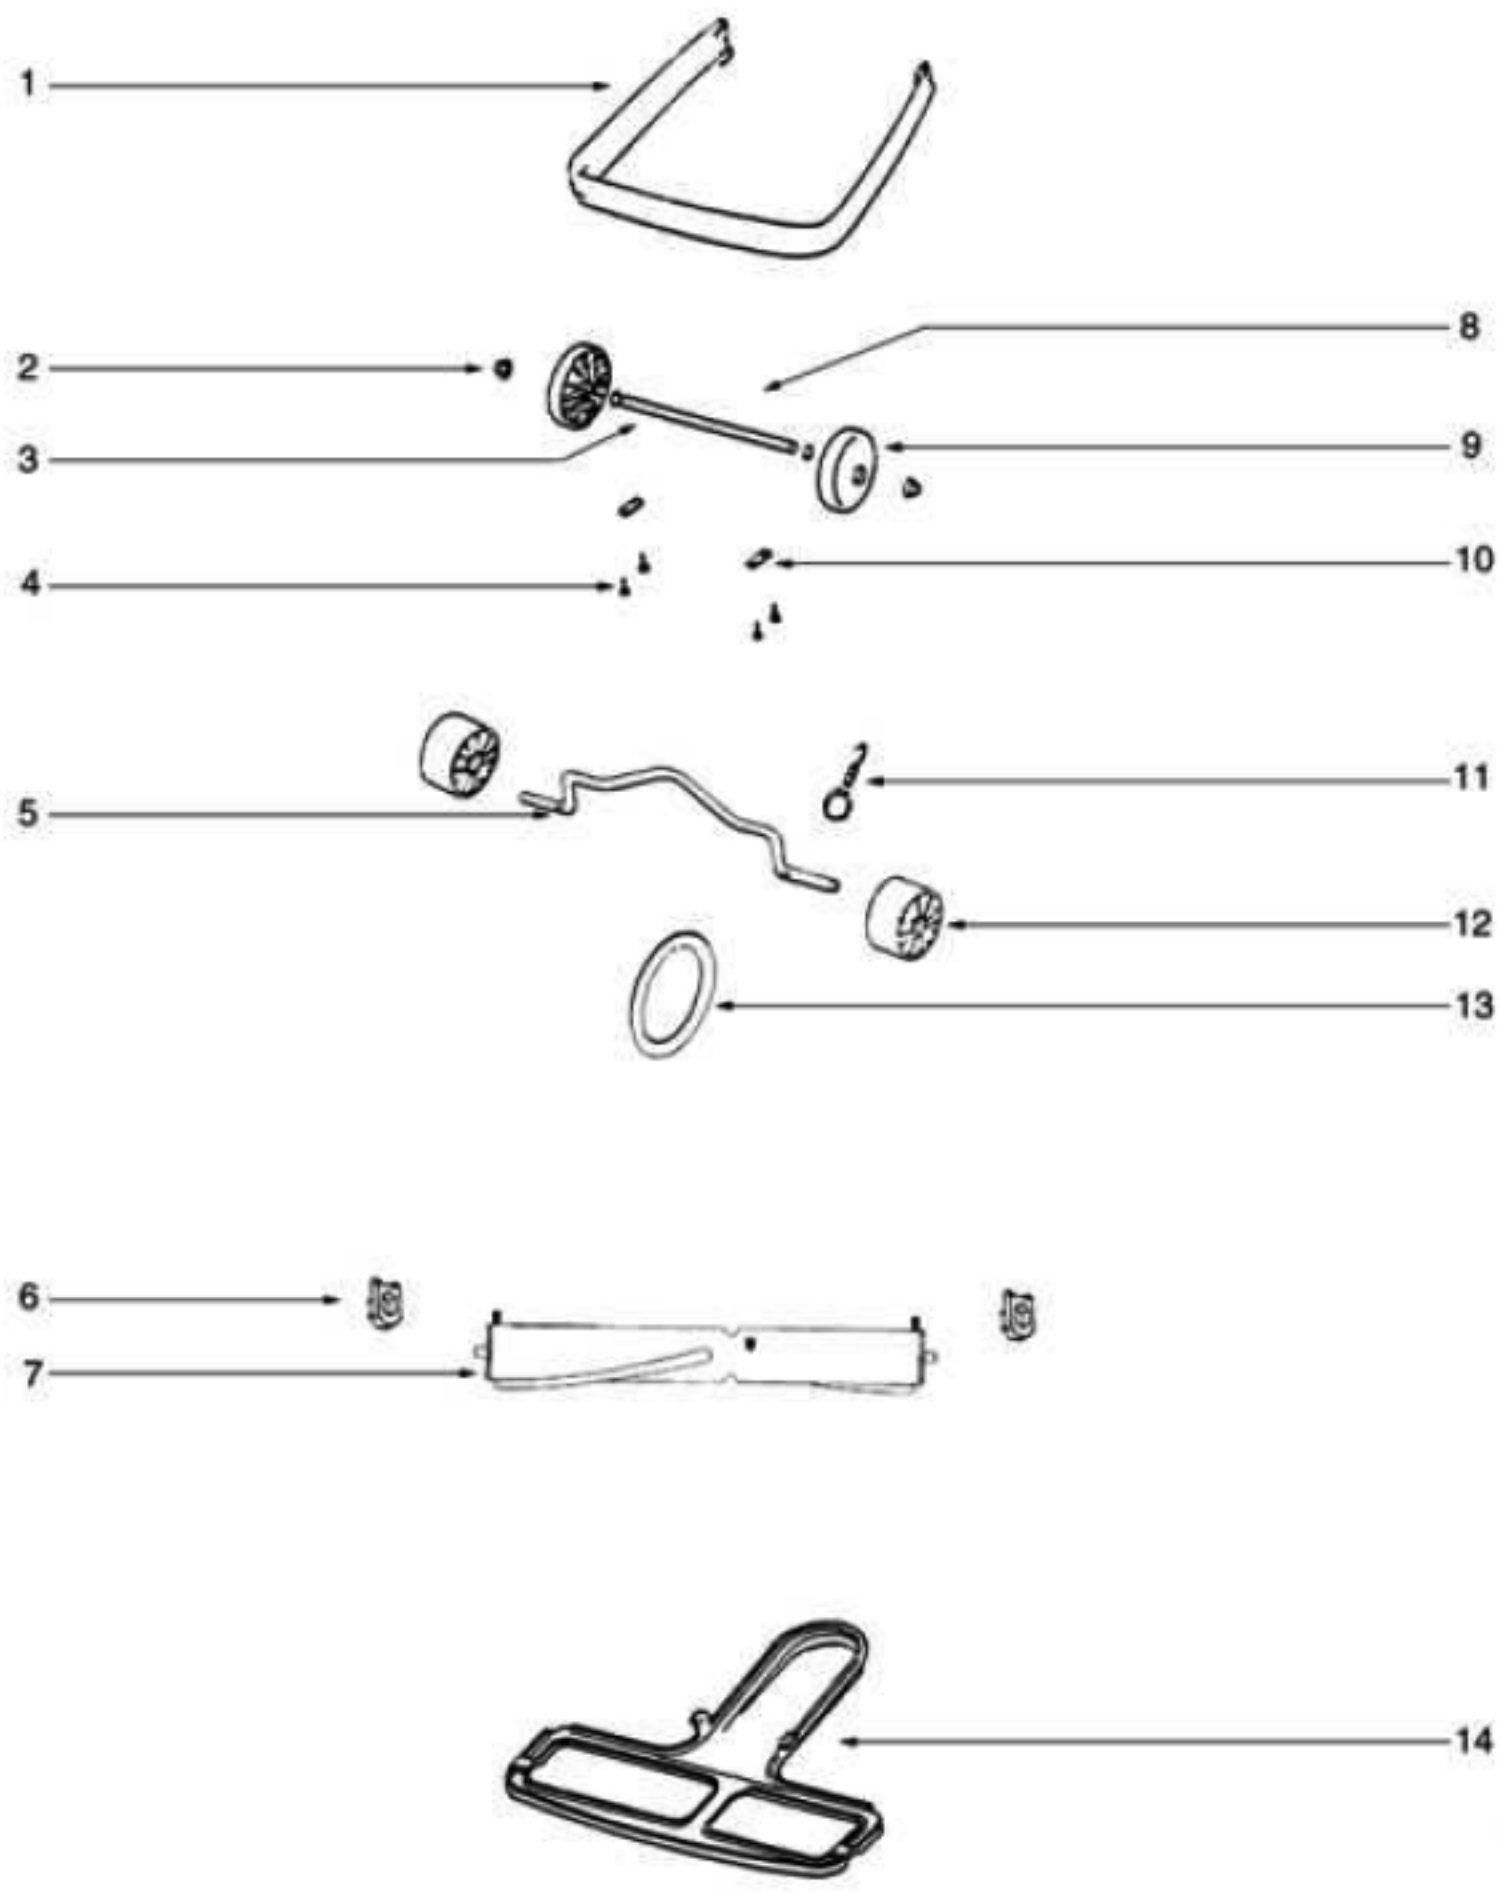

----- Manual continues below part list -----

Available Replacement Parts for SANITAIRE C2132A

[53201](#)

porcelain steel wire cooking grid

Ref #	Part	Description	Comments	Qty
1	28504-1	GUARD - FURNITURE		
2	53121	PUSH NUT PACKAGE (10)		
3	37183	AXLE - REAR		
4	53238-11	SCREW PACKAGE		
5	35947A	AXLE - FRONT		
6	26059A	CAP - COVER		
7	54104-1	DISTURBULATOR REPLACEMENT		
8	60161	WHEEL & AXLE ASSY		
9	26242-119N	WHEEL - REAR		
10	53201	CLAMPS - PACKAGE 10		
11	53076-2	SPRING & AXLE PACKAGE (6)		
12	35859A-1	WHEEL - FRONT		
13	52100A	BELT PKG ASSY (UPRIGHT)		
14	25922-1	BOTTOM PLATE ASSEMBLY		

Ref #	Part	Description	Comments	Qty
1	53143	SCREW PACKAGE (10)		
2	38053-2	KNOB ASSEMBLY		
3	54005-27	HOOD ASSEMBLY - PACKAGED		
4	53238-11	SCREW PACKAGE		
5	57687-1	CLAMP - CABLE		
6	53238-14	SCREW PACKAGE		
7	53349-8	MOTOR ASSEMBLY - CARTONED		
8	53228-2	SCREWS - PACKAGE 10		
9	55296	WIRE & TERMINAL ASSEMBLY		
10	53213-1	NUTS - PACKAGE 10		
11	53238-13	SCREW PACKAGE		
12	53140	CLAMP & SCREW ASSY PKG		
13	36263	COVER - WHEEL		
14	54408-5	BASE ASSEMBLY - 12" - CAR		
15	24964A-1	CAM (RIGHT)		
16	24965A-1	CAM (LEFT)		
17	53118	RIVET - SHOULDER PACKAGE		
18	53133	STEEL WASHERS - PACKAGE 1		
19	53215-5	SCREW PACKAGE		
20	38218-1	BRACKET - BUSHING		
21	53122	STRAIN RELIEF BUSHING - P		
22	26808-3	BUTTON - SWITCH		
23	37989	CLIP - SWITCH		
24	60192-1	WIRE SPLICE 5		
25	13738-5	SWITCH ASSEMBLY		
26	38314SV	SEPARATOR ASSEMBLY		
27	30517	GASKET - MOTOR SEAL		
28	24834A-3	PEDAL - FOOT		
29	53097	SPRING - FOOT PEDAL PKG (
30	38288-1	CLAMP - BELLOWS		
31	14763-1	BELLOWS		

Ref #	Part	Description	Comments	Qty
1	14766-2	RETAINER - CORD (UPPER)		
2	53198-1	HANDLE SCREW ASSY PACKAGE		
3	27261-2	TUBE - HANDLE (LOWER)		
4	52370-14	CORD & TERMINAL ASSY 30 8		
5	53238-13	SCREW PACKAGE		
6	38183-1SV	HANDLE SOCKET ASSEMBLY		
7	53213-5	NUTS - PACKAGE 10		
8	53145	BOLT PACKAGE (10)		
9	35293-6	GRIP - HANDLE		
10	53077	SPRING - STRAIN RELIEF PK		
11	25329-35	HANDLE ASSY (UPPER)		
12	55015	CLIP - WIRE		