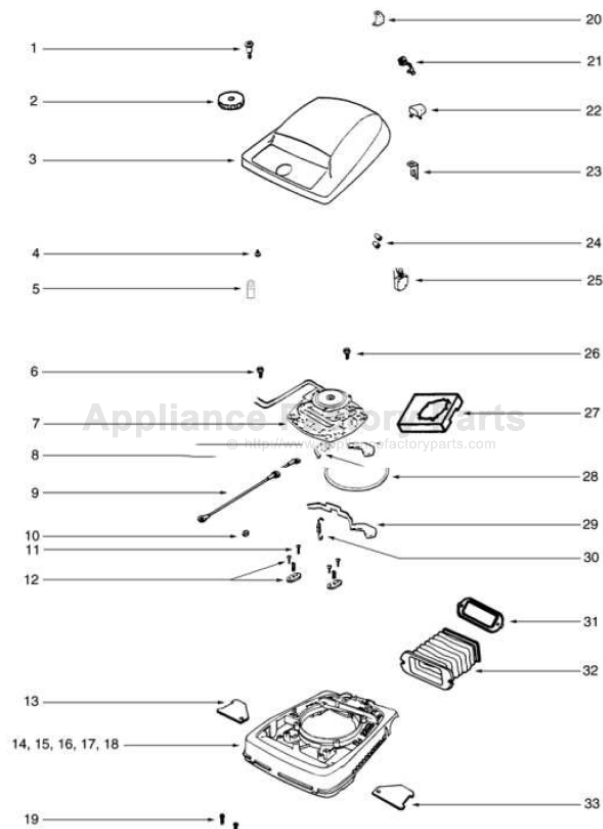

This Owner's Manual is provided and hosted by Appliance Factory Parts.

SANITAIRE C2132A Owner's Manual

[Shop genuine replacement parts for SANITAIRE C2132A](#)

[Find Your SANITAIRE Vacuum Cleaner Parts - Select From 78 Models](#)

----- Manual continues below part list -----

Available Replacement Parts for SANITAIRE C2132A

[53201](#)

porcelain steel wire cooking grid

Ref #	Part	Description	Comments	Qty
1	28504-1	GUARD - FURNITURE		
2	53121	PUSH NUT PACKAGE (10)		
3	37183	AXLE - REAR		
4	53238-11	SCREW PACKAGE		
5	35947A	AXLE - FRONT		
6	26059A	CAP - COVER		
7	54104-1	DISTURBULATOR REPLACEMENT		
8	60161	WHEEL & AXLE ASSY		
9	26242-119N	WHEEL - REAR		
10	53201	CLAMPS - PACKAGE 10		
11	53076-2	SPRING & AXLE PACKAGE (6)		
12	35859A-1	WHEEL - FRONT		
13	52100A	BELT PKG ASSY (UPRIGHT)		
14	25922-1	BOTTOM PLATE ASSEMBLY		

Ref #	Part	Description	Comments	Qty
1	53143	SCREW PACKAGE (10)		
2	38053-2	KNOB ASSEMBLY		
3	54005-27	HOOD ASSEMBLY - PACKAGED		
4	53238-11	SCREW PACKAGE		
5	57687-1	CLAMP - CABLE		
6	53238-14	SCREW PACKAGE		
7	53349-8	MOTOR ASSEMBLY - CARTONED		
8	53228-2	SCREWS - PACKAGE 10		
9	55296	WIRE & TERMINAL ASSEMBLY		
10	53213-1	NUTS - PACKAGE 10		
11	53238-13	SCREW PACKAGE		
12	53140	CLAMP & SCREW ASSY PKG		
13	36263	COVER - WHEEL		
14	54408-5	BASE ASSEMBLY - 12" - CAR		
15	24964A-1	CAM (RIGHT)		
16	24965A-1	CAM (LEFT)		
17	53118	RIVET - SHOULDER PACKAGE		
18	53133	STEEL WASHERS - PACKAGE 1		
19	53215-5	SCREW PACKAGE		
20	38218-1	BRACKET - BUSHING		
21	53122	STRAIN RELIEF BUSHING - P		
22	26808-3	BUTTON - SWITCH		
23	37989	CLIP - SWITCH		
24	60192-1	WIRE SPLICE 5		
25	13738-5	SWITCH ASSEMBLY		
26	38314SV	SEPARATOR ASSEMBLY		
27	30517	GASKET - MOTOR SEAL		
28	24834A-3	PEDAL - FOOT		
29	53097	SPRING - FOOT PEDAL PKG (
30	38288-1	CLAMP - BELLOWS		
31	14763-1	BELLOWS		