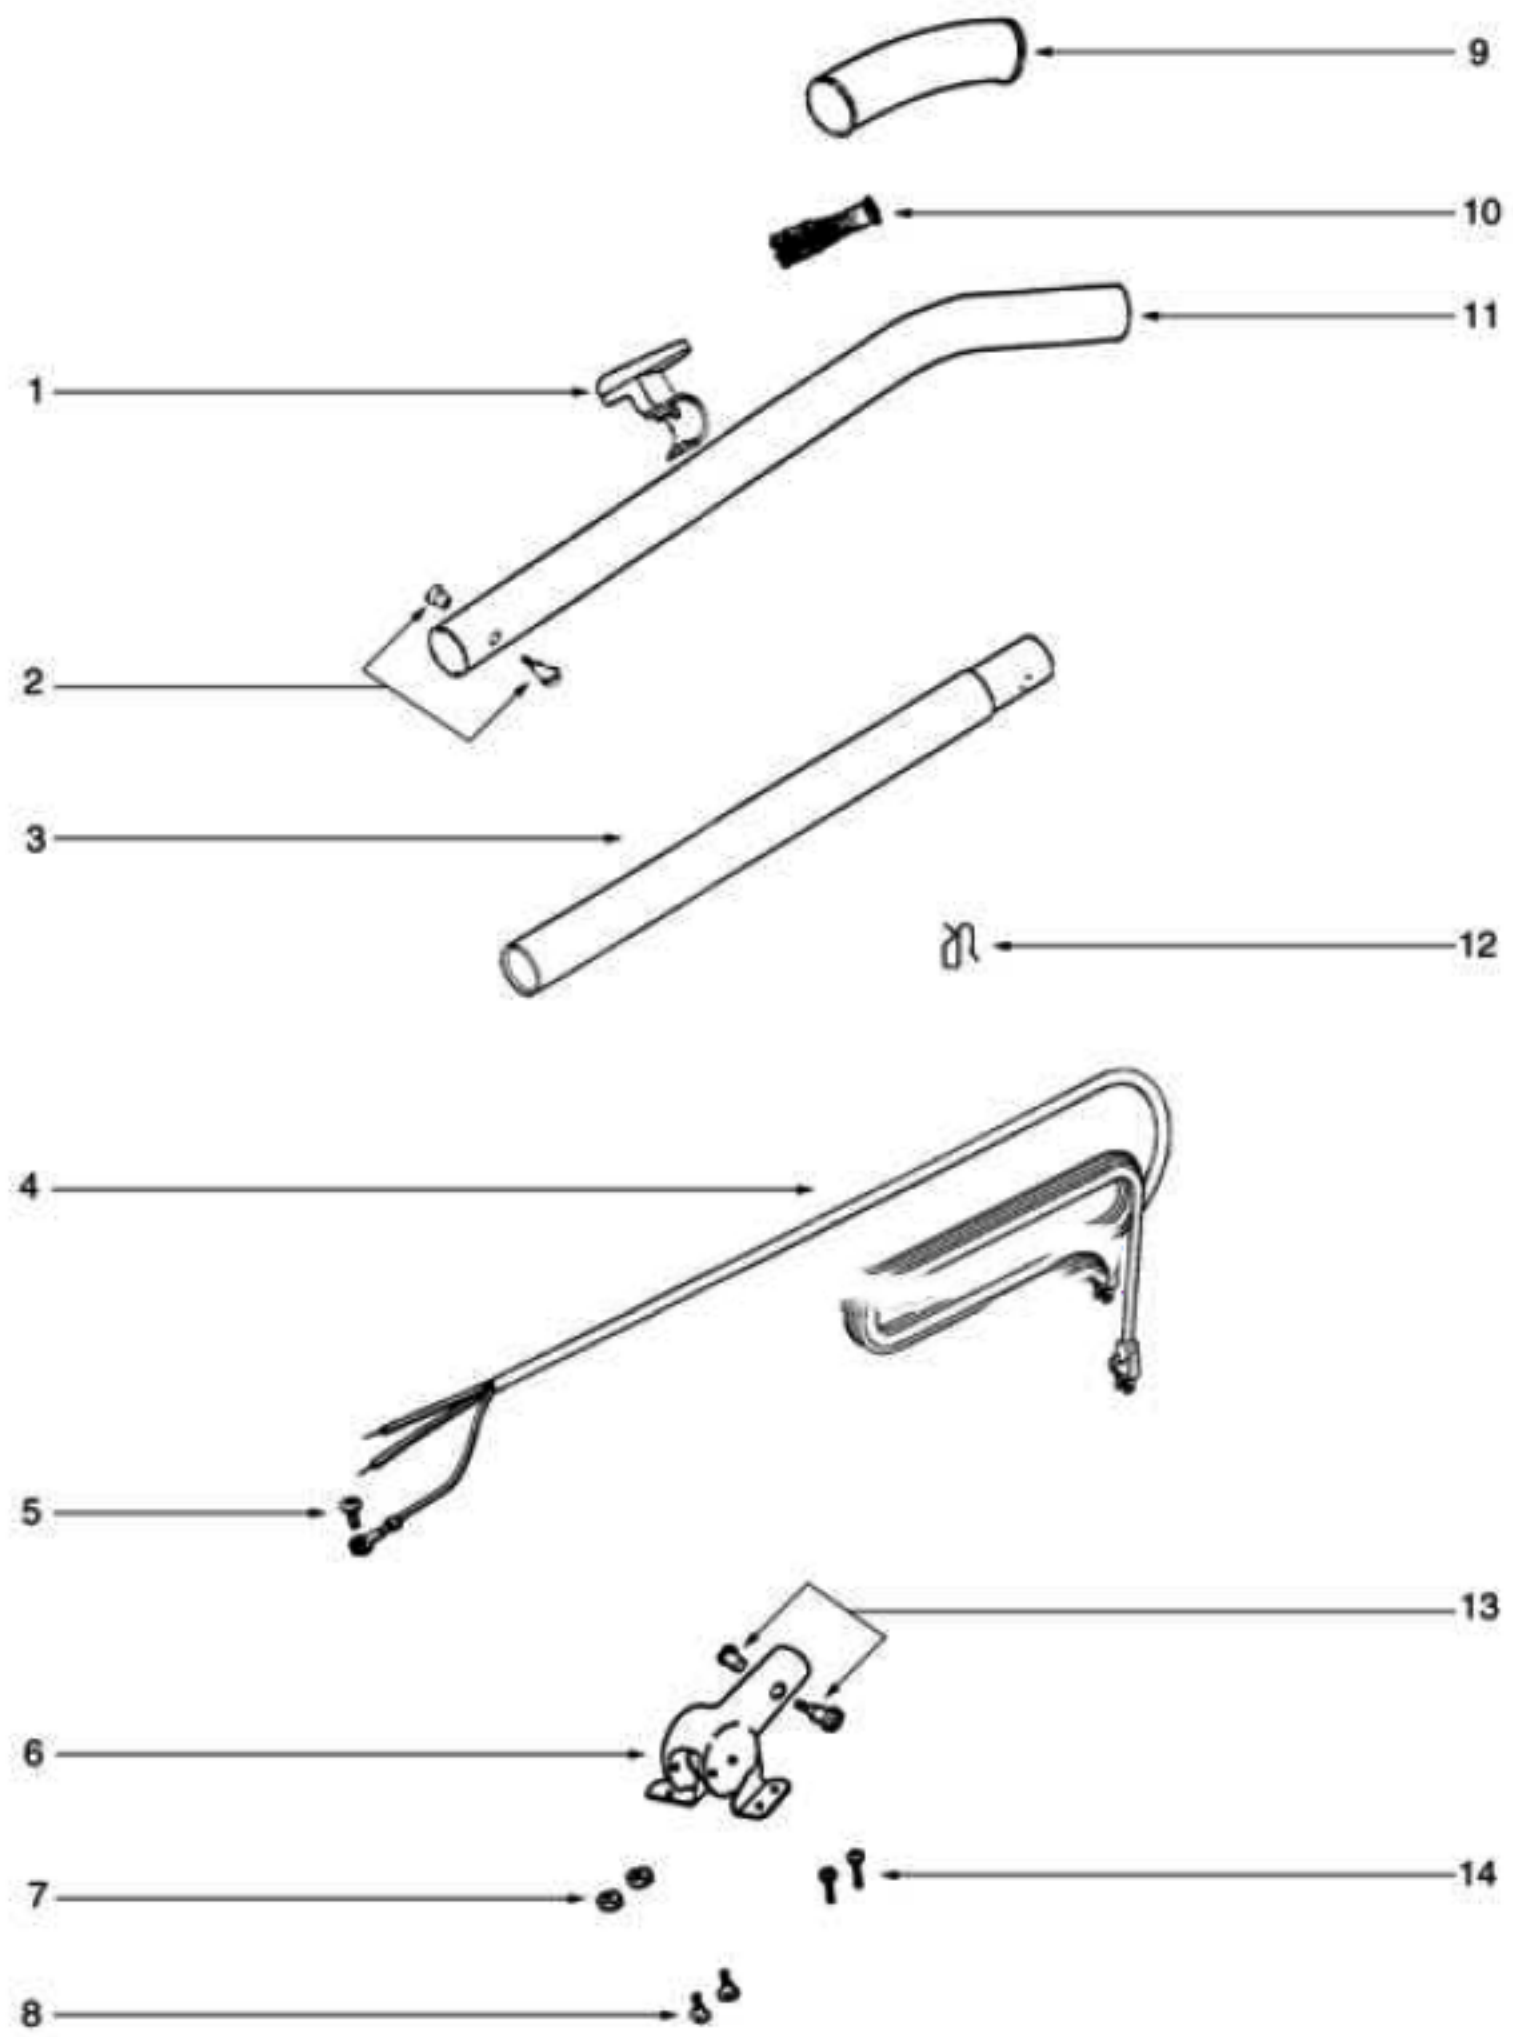

----- Manual continues below part list -----

Available Replacement Parts for SANITAIRE C2132A

[53201](#)

porcelain steel wire cooking grid

Ref #	Part	Description	Comments	Qty
1	28504-1	GUARD - FURNITURE		
2	53121	PUSH NUT PACKAGE (10)		
3	37183	AXLE - REAR		
4	53238-11	SCREW PACKAGE		
5	35947A	AXLE - FRONT		
6	26059A	CAP - COVER		
7	54104-1	DISTURBULATOR REPLACEMENT		
8	60161	WHEEL & AXLE ASSY		
9	26242-119N	WHEEL - REAR		
10	53201	CLAMPS - PACKAGE 10		
11	53076-2	SPRING & AXLE PACKAGE (6)		
12	35859A-1	WHEEL - FRONT		
13	52100A	BELT PKG ASSY (UPRIGHT)		
14	25922-1	BOTTOM PLATE ASSEMBLY		

Ref #	Part	Description	Comments	Qty
1	53143	SCREW PACKAGE (10)		
2	38053-2	KNOB ASSEMBLY		
3	54005-27	HOOD ASSEMBLY - PACKAGED		
4	53238-11	SCREW PACKAGE		
5	57687-1	CLAMP - CABLE		
6	53238-14	SCREW PACKAGE		
7	53349-8	MOTOR ASSEMBLY - CARTONED		
8	53228-2	SCREWS - PACKAGE 10		
9	55296	WIRE & TERMINAL ASSEMBLY		
10	53213-1	NUTS - PACKAGE 10		
11	53238-13	SCREW PACKAGE		
12	53140	CLAMP & SCREW ASSY PKG		
13	36263	COVER - WHEEL		
14	54408-5	BASE ASSEMBLY - 12" - CAR		
15	24964A-1	CAM (RIGHT)		
16	24965A-1	CAM (LEFT)		
17	53118	RIVET - SHOULDER PACKAGE		
18	53133	STEEL WASHERS - PACKAGE 1		
19	53215-5	SCREW PACKAGE		
20	38218-1	BRACKET - BUSHING		
21	53122	STRAIN RELIEF BUSHING - P		
22	26808-3	BUTTON - SWITCH		
23	37989	CLIP - SWITCH		
24	60192-1	WIRE SPLICE 5		
25	13738-5	SWITCH ASSEMBLY		
26	38314SV	SEPARATOR ASSEMBLY		
27	30517	GASKET - MOTOR SEAL		
28	24834A-3	PEDAL - FOOT		
29	53097	SPRING - FOOT PEDAL PKG (
30	38288-1	CLAMP - BELLOWS		
31	14763-1	BELLOWS		

Ref #	Part	Description	Comments	Qty
1	14766-2	RETAINER - CORD (UPPER)		
2	53198-1	HANDLE SCREW ASSY PACKAGE		
3	27261-2	TUBE - HANDLE (LOWER)		
4	52370-14	CORD & TERMINAL ASSY 30 8		
5	53238-13	SCREW PACKAGE		
6	38183-1SV	HANDLE SOCKET ASSEMBLY		
7	53213-5	NUTS - PACKAGE 10		
8	53145	BOLT PACKAGE (10)		
9	35293-6	GRIP - HANDLE		
10	53077	SPRING - STRAIN RELIEF PK		
11	25329-35	HANDLE ASSY (UPPER)		
12	55015	CLIP - WIRE		