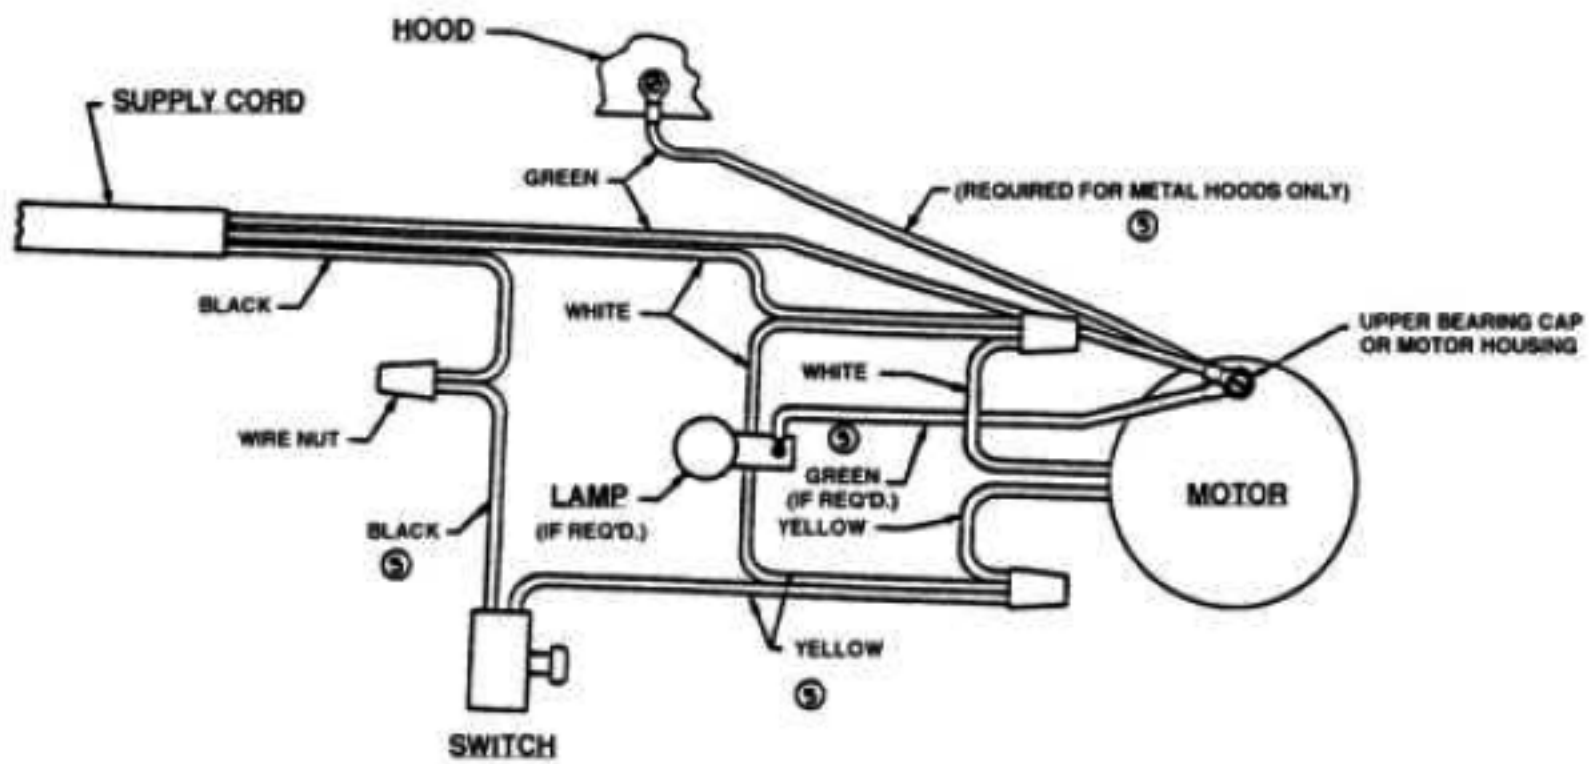

36575 WIRING DIAGRAM

Ref #	Part	Description	Comments	Qty
1	55399-1	PIN COVER		
2	14765-1	FLANGE - BAG (OUTER)		
3	38289	GASKET		
4	54561-1	DIRT CUP SUPPORT		
5	26266-2	CLAMP		
6	57801C	OWNER'S GUIDE		
7	57711	RING STEEL		
8	57686-1	HOOK - SNAP		
9	54422-7	BAG ASSEMBLY - PACKAGED		
10	58223	GASKET - DIRTCUP		
11	01959-313N	DIRT CUP		
12	60122-1	DIRT CUP ASSY		
13	57838A	HARDWARE PACKAGE - DIRT C