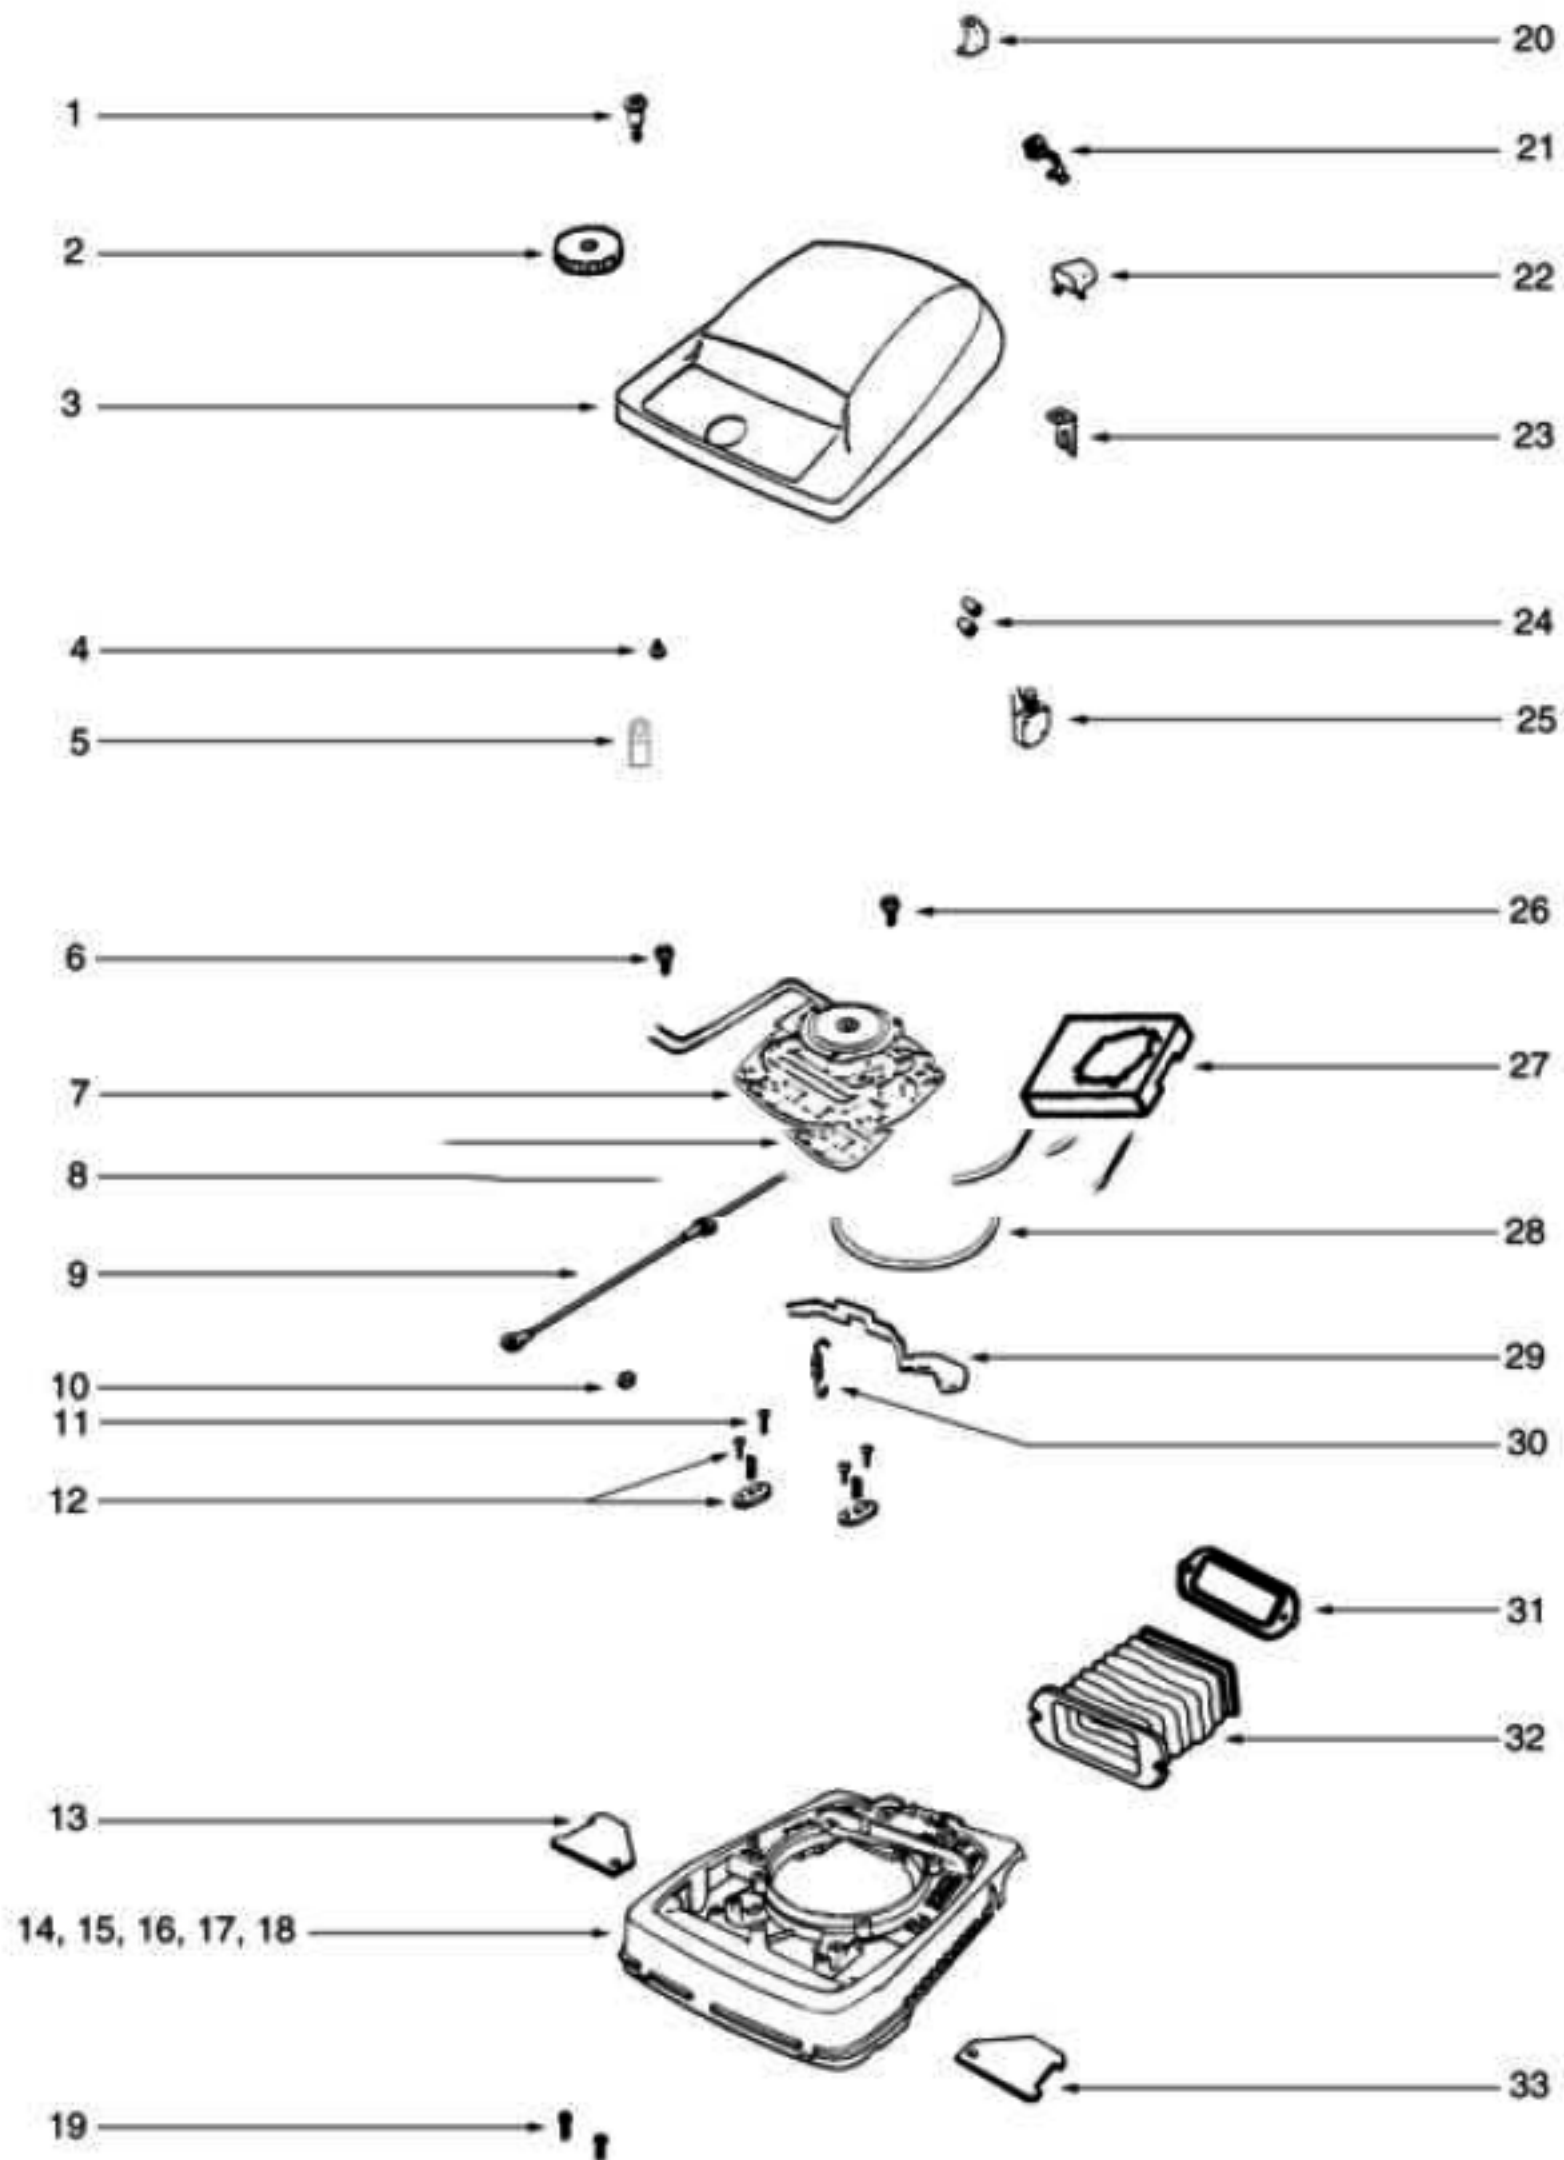

This Owner's Manual is provided and hosted by Appliance Factory Parts.

SANITAIRE C2132A Owner's Manual

[Shop genuine replacement parts for SANITAIRE C2132A](#)

[Find Your SANITAIRE Vacuum Cleaner Parts - Select From 78 Models](#)

----- Manual continues below part list -----

Available Replacement Parts for SANITAIRE C2132A

[53201](#)

porcelain steel wire cooking grid

Ref #	Part	Description	Comments	Qty
1	28504-1	GUARD - FURNITURE		
2	53121	PUSH NUT PACKAGE (10)		
3	37183	AXLE - REAR		
4	53238-11	SCREW PACKAGE		
5	35947A	AXLE - FRONT		
6	26059A	CAP - COVER		
7	54104-1	DISTURBULATOR REPLACEMENT		
8	60161	WHEEL & AXLE ASSY		
9	26242-119N	WHEEL - REAR		
10	53201	CLAMPS - PACKAGE 10		
11	53076-2	SPRING & AXLE PACKAGE (6)		
12	35859A-1	WHEEL - FRONT		
13	52100A	BELT PKG ASSY (UPRIGHT)		
14	25922-1	BOTTOM PLATE ASSEMBLY		

Ref #	Part	Description	Comments	Qty
1	53143	SCREW PACKAGE (10)		
2	38053-2	KNOB ASSEMBLY		
3	54005-27	HOOD ASSEMBLY - PACKAGED		
4	53238-11	SCREW PACKAGE		
5	57687-1	CLAMP - CABLE		
6	53238-14	SCREW PACKAGE		
7	53349-8	MOTOR ASSEMBLY - CARTONED		
8	53228-2	SCREWS - PACKAGE 10		
9	55296	WIRE & TERMINAL ASSEMBLY		
10	53213-1	NUTS - PACKAGE 10		
11	53238-13	SCREW PACKAGE		
12	53140	CLAMP & SCREW ASSY PKG		
13	36263	COVER - WHEEL		
14	54408-5	BASE ASSEMBLY - 12" - CAR		
15	24964A-1	CAM (RIGHT)		
16	24965A-1	CAM (LEFT)		
17	53118	RIVET - SHOULDER PACKAGE		
18	53133	STEEL WASHERS - PACKAGE 1		
19	53215-5	SCREW PACKAGE		
20	38218-1	BRACKET - BUSHING		
21	53122	STRAIN RELIEF BUSHING - P		
22	26808-3	BUTTON - SWITCH		
23	37989	CLIP - SWITCH		
24	60192-1	WIRE SPLICE 5		
25	13738-5	SWITCH ASSEMBLY		
26	38314SV	SEPARATOR ASSEMBLY		
27	30517	GASKET - MOTOR SEAL		
28	24834A-3	PEDAL - FOOT		
29	53097	SPRING - FOOT PEDAL PKG (
30	38288-1	CLAMP - BELLOWS		
31	14763-1	BELLOWS		