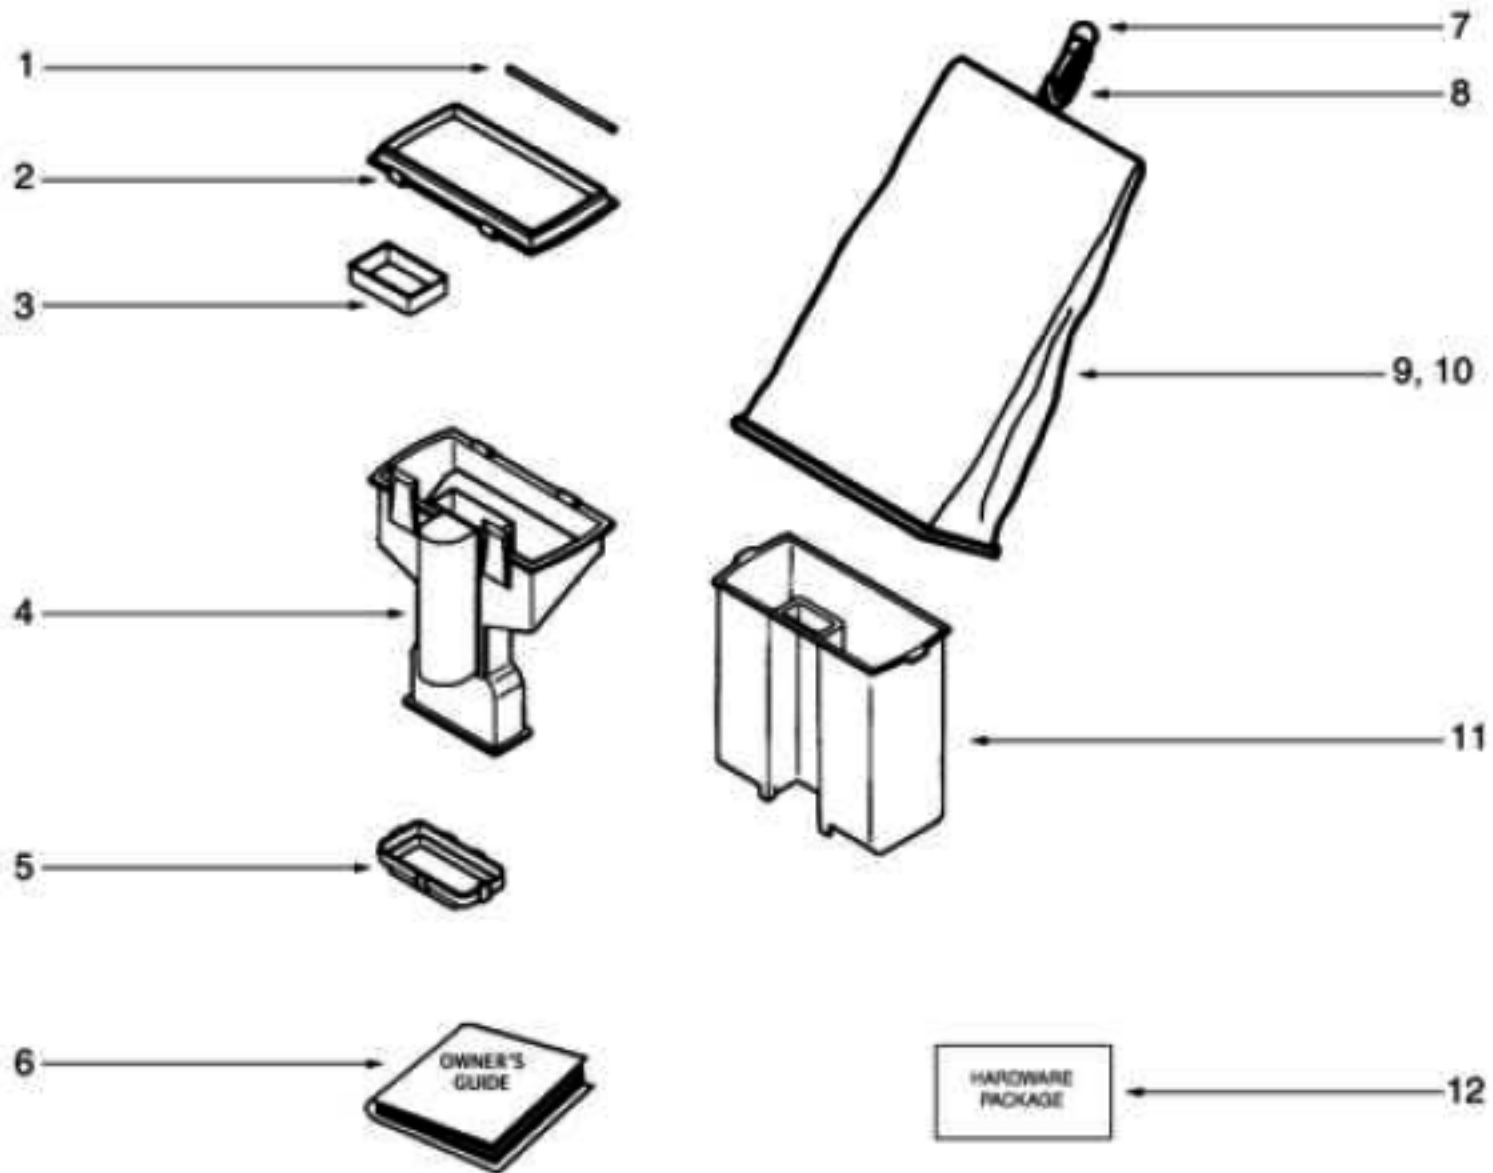

36575 WIRING DIAGRAM

Ref #	Part	Description	Comments	Qty
1	55399-1	PIN COVER		
2	14765-1	FLANGE - BAG (OUTER)		
3	38289	GASKET		
4	54561-1	DIRT CUP SUPPORT		
5	26266-2	CLAMP		
6	57801C	OWNER'S GUIDE		
7	57711	RING STEEL		
8	57686-1	HOOK - SNAP		
9	54422-7	BAG ASSEMBLY - PACKAGED		
10	58223	GASKET - DIRTCUP		
11	01959-313N	DIRT CUP		
12	60122-1	DIRT CUP ASSY		
13	57838A	HARDWARE PACKAGE - DIRT C