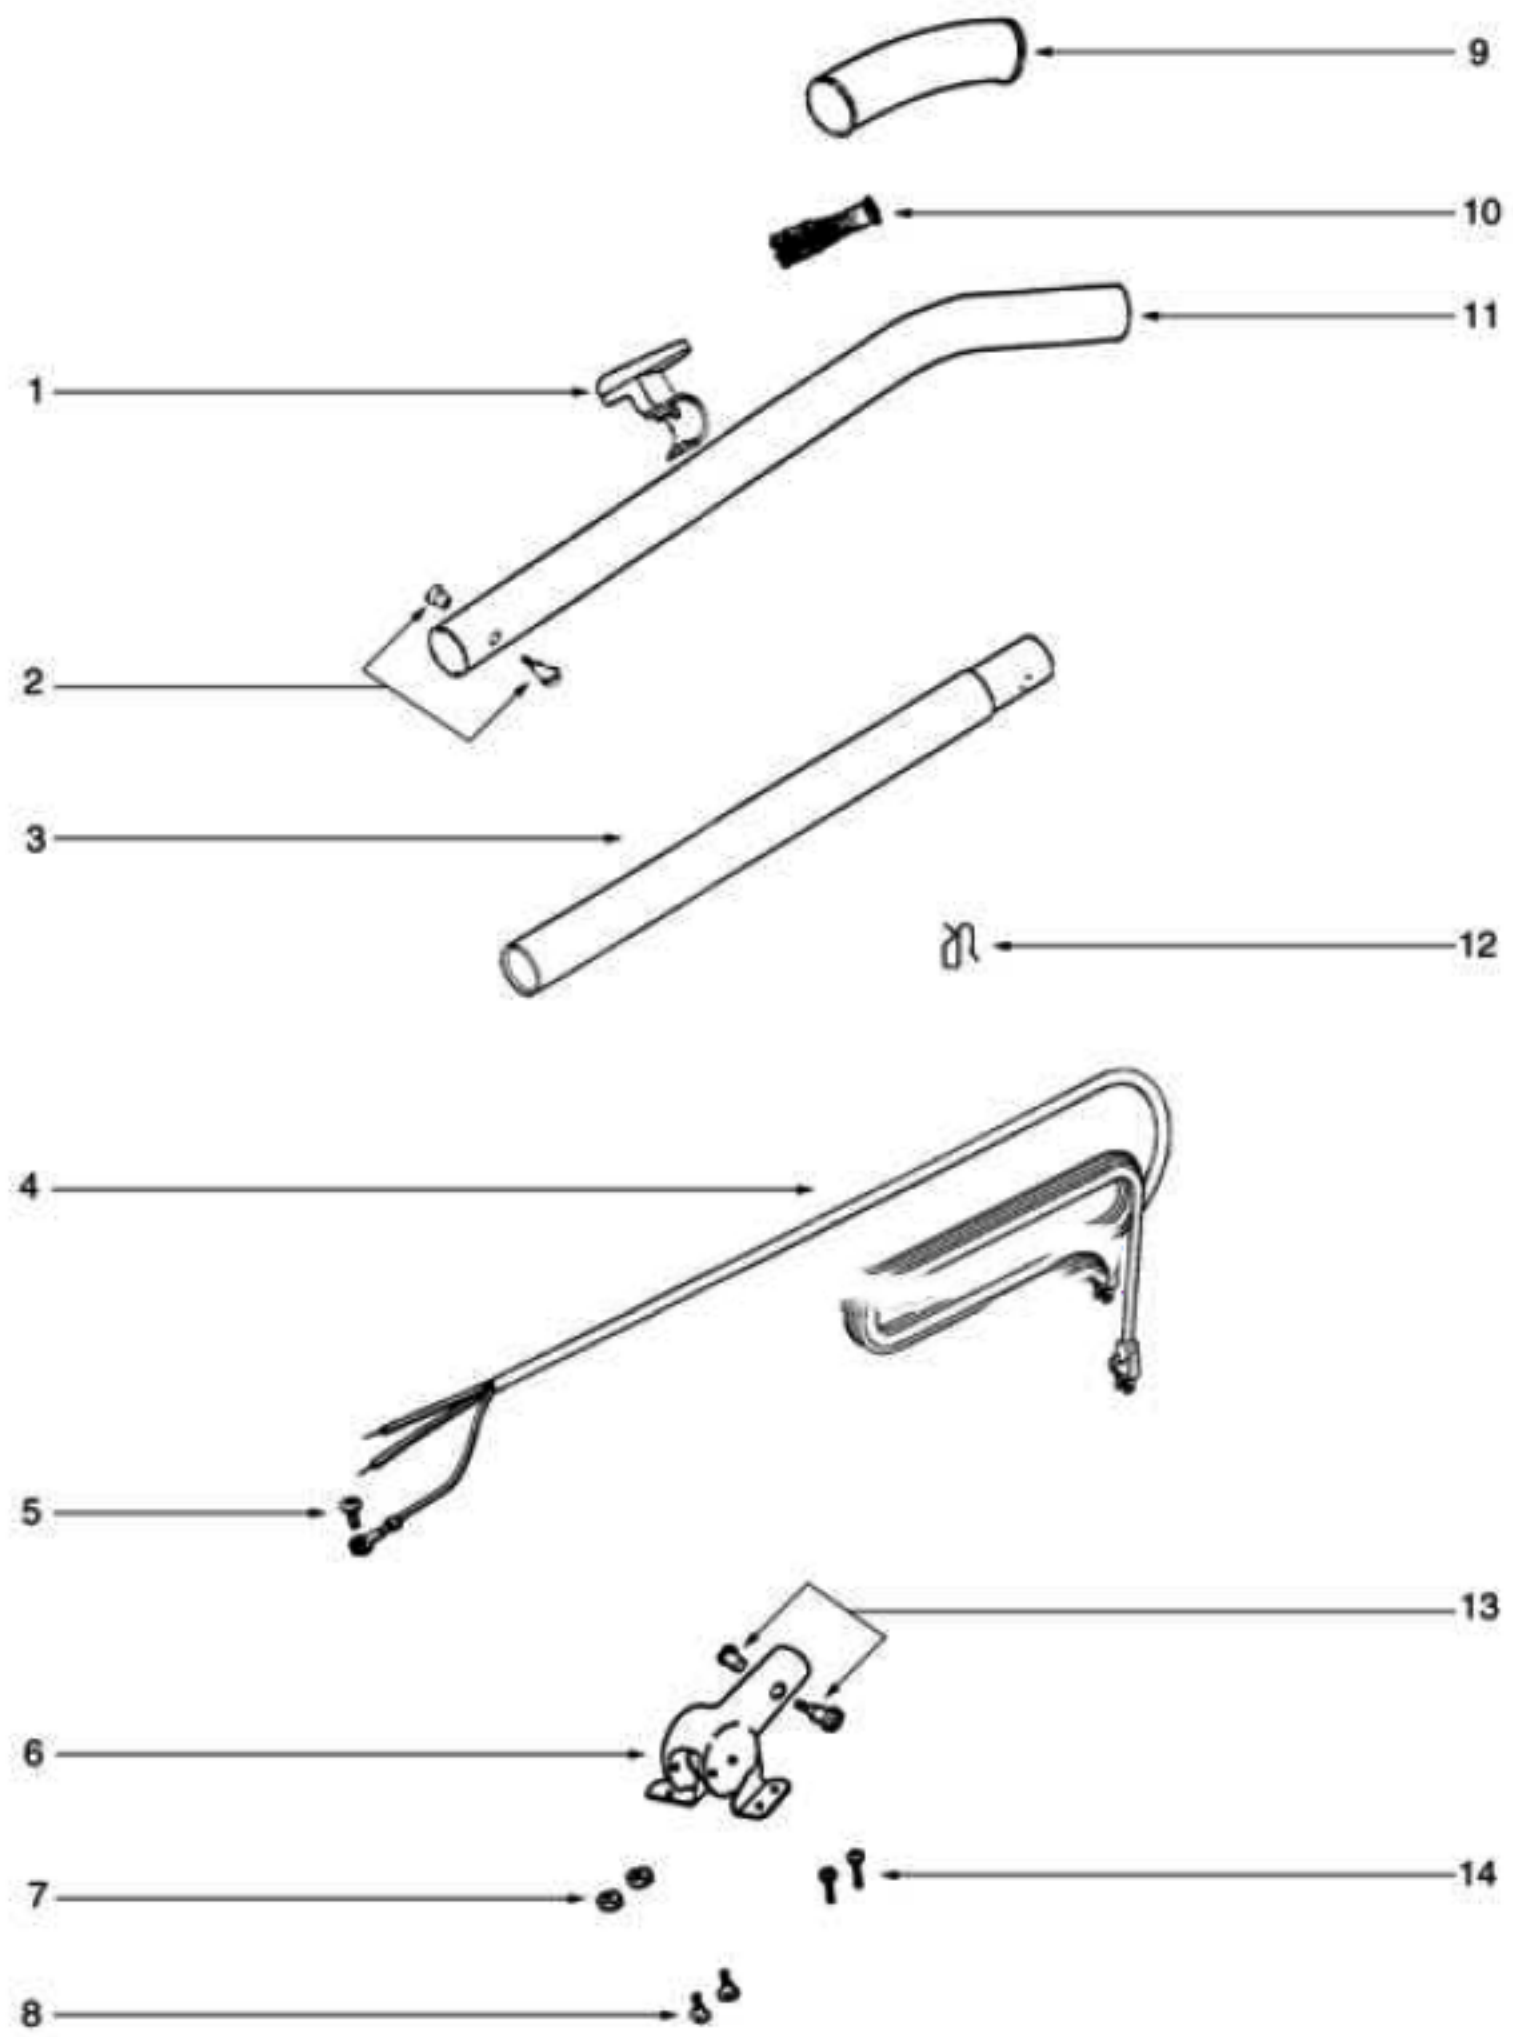

----- Manual continues below part list -----

Available Replacement Parts for SANITAIRE C2132B

[53201](#)

porcelain steel wire cooking grid

Ref #	Part	Description	Comments	Qty
1	28504-1	GUARD - FURNITURE		
2	53121	PUSH NUT PACKAGE (10)		
3	37183	AXLE - REAR		
4	53238-11	SCREW PACKAGE		
5	35947A	AXLE - FRONT		
6	26059A	CAP - COVER		
7	54104-1	DISTURBULATOR REPLACEMENT		
8	60161	WHEEL & AXLE ASSY		
9	26242-119N	WHEEL - REAR		
10	53201	CLAMPS - PACKAGE 10		
11	53076-2	SPRING & AXLE PACKAGE (6)		
12	35859A-1	WHEEL - FRONT		
13	52100A	BELT PKG ASSY (UPRIGHT)		
14	25922-1	BOTTOM PLATE ASSEMBLY		

Ref #	Part	Description	Comments	Qty
1	53143	SCREW PACKAGE (10)		
2	38053-2	KNOB ASSEMBLY		
3	54005-27	HOOD ASSEMBLY - PACKAGED		
4	53238-11	SCREW PACKAGE		
5	57687-1	CLAMP - CABLE		
6	53238-14	SCREW PACKAGE		
7	53349-8	MOTOR ASSEMBLY - CARTONED		
8	53228-2	SCREWS - PACKAGE 10		
9	55296	WIRE & TERMINAL ASSEMBLY		
10	53213-1	NUTS - PACKAGE 10		
11	53238-13	SCREW PACKAGE		
12	53140	CLAMP & SCREW ASSY PKG		
13	36263	COVER - WHEEL		
14	54408-5	BASE ASSEMBLY - 12" - CAR		
15	24964A-1	CAM (RIGHT)		
16	24965A-1	CAM (LEFT)		
17	53118	RIVET - SHOULDER PACKAGE		
18	53133	STEEL WASHERS - PACKAGE 1		
19	53215-5	SCREW PACKAGE		
20	38218-1	BRACKET - BUSHING		
21	53122	STRAIN RELIEF BUSHING - P		
22	26808-3	BUTTON - SWITCH		
23	37989	CLIP - SWITCH		
24	60192-1	WIRE SPLICE 5		
25	13738-5	SWITCH ASSEMBLY		
26	38314SV	SEPARATOR ASSEMBLY		
27	30517	GASKET - MOTOR SEAL		
28	24834A-3	PEDAL - FOOT		
29	53097	SPRING - FOOT PEDAL PKG (
30	38288-1	CLAMP - BELLOWS		
31	14763-1	BELLOWS		

Ref #	Part	Description	Comments	Qty
1	14766-2	RETAINER - CORD (UPPER)		
2	53198-1	HANDLE SCREW ASSY PACKAGE		
3	27261-2	TUBE - HANDLE (LOWER)		
4	52370-14	CORD & TERMINAL ASSY 30 8		
5	53238-13	SCREW PACKAGE		
6	38183-1SV	HANDLE SOCKET ASSEMBLY		
7	53213-5	NUTS - PACKAGE 10		
8	53145	BOLT PACKAGE (10)		
9	35293-6	GRIP - HANDLE		
10	53077	SPRING - STRAIN RELIEF PK		
11	25329-35	HANDLE ASSY (UPPER)		
12	55015	CLIP - WIRE		