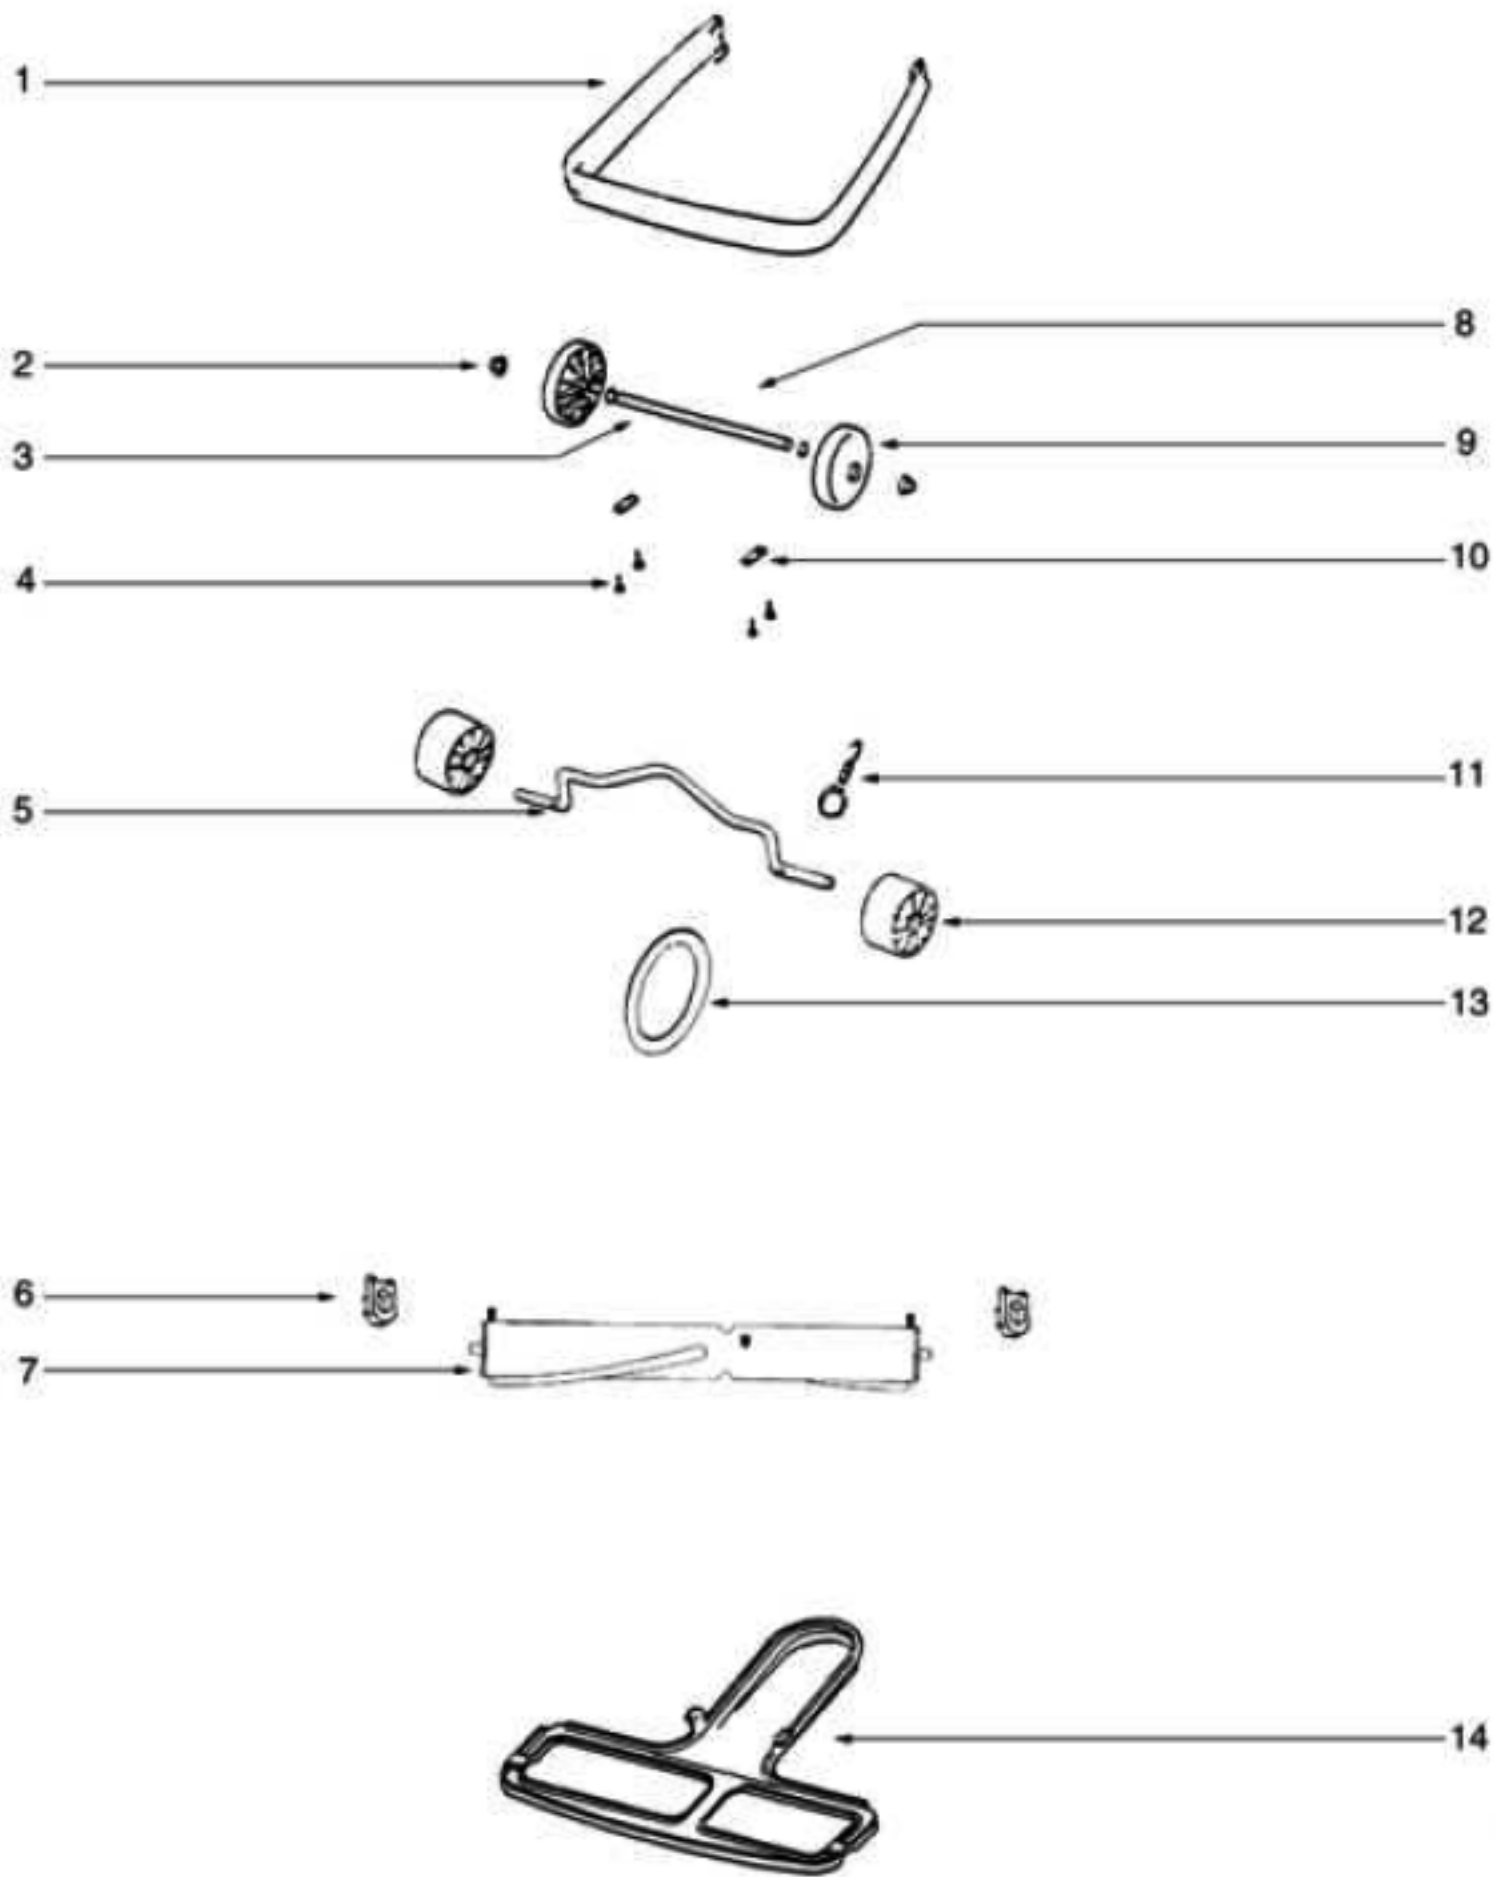

----- Manual continues below part list -----

Available Replacement Parts for SANITAIRE C2132B

[53201](#)

porcelain steel wire cooking grid

Ref #	Part	Description	Comments	Qty
1	28504-1	GUARD - FURNITURE		
2	53121	PUSH NUT PACKAGE (10)		
3	37183	AXLE - REAR		
4	53238-11	SCREW PACKAGE		
5	35947A	AXLE - FRONT		
6	26059A	CAP - COVER		
7	54104-1	DISTURBULATOR REPLACEMENT		
8	60161	WHEEL & AXLE ASSY		
9	26242-119N	WHEEL - REAR		
10	53201	CLAMPS - PACKAGE 10		
11	53076-2	SPRING & AXLE PACKAGE (6)		
12	35859A-1	WHEEL - FRONT		
13	52100A	BELT PKG ASSY (UPRIGHT)		
14	25922-1	BOTTOM PLATE ASSEMBLY		

Ref #	Part	Description	Comments	Qty
1	53143	SCREW PACKAGE (10)		
2	38053-2	KNOB ASSEMBLY		
3	54005-27	HOOD ASSEMBLY - PACKAGED		
4	53238-11	SCREW PACKAGE		
5	57687-1	CLAMP - CABLE		
6	53238-14	SCREW PACKAGE		
7	53349-8	MOTOR ASSEMBLY - CARTONED		
8	53228-2	SCREWS - PACKAGE 10		
9	55296	WIRE & TERMINAL ASSEMBLY		
10	53213-1	NUTS - PACKAGE 10		
11	53238-13	SCREW PACKAGE		
12	53140	CLAMP & SCREW ASSY PKG		
13	36263	COVER - WHEEL		
14	54408-5	BASE ASSEMBLY - 12" - CAR		
15	24964A-1	CAM (RIGHT)		
16	24965A-1	CAM (LEFT)		
17	53118	RIVET - SHOULDER PACKAGE		
18	53133	STEEL WASHERS - PACKAGE 1		
19	53215-5	SCREW PACKAGE		
20	38218-1	BRACKET - BUSHING		
21	53122	STRAIN RELIEF BUSHING - P		
22	26808-3	BUTTON - SWITCH		
23	37989	CLIP - SWITCH		
24	60192-1	WIRE SPLICE 5		
25	13738-5	SWITCH ASSEMBLY		
26	38314SV	SEPARATOR ASSEMBLY		
27	30517	GASKET - MOTOR SEAL		
28	24834A-3	PEDAL - FOOT		
29	53097	SPRING - FOOT PEDAL PKG (
30	38288-1	CLAMP - BELLOWS		
31	14763-1	BELLOWS		

Ref #	Part	Description	Comments	Qty
1	14766-2	RETAINER - CORD (UPPER)		
2	53198-1	HANDLE SCREW ASSY PACKAGE		
3	27261-2	TUBE - HANDLE (LOWER)		
4	52370-14	CORD & TERMINAL ASSY 30 8		
5	53238-13	SCREW PACKAGE		
6	38183-1SV	HANDLE SOCKET ASSEMBLY		
7	53213-5	NUTS - PACKAGE 10		
8	53145	BOLT PACKAGE (10)		
9	35293-6	GRIP - HANDLE		
10	53077	SPRING - STRAIN RELIEF PK		
11	25329-35	HANDLE ASSY (UPPER)		
12	55015	CLIP - WIRE		