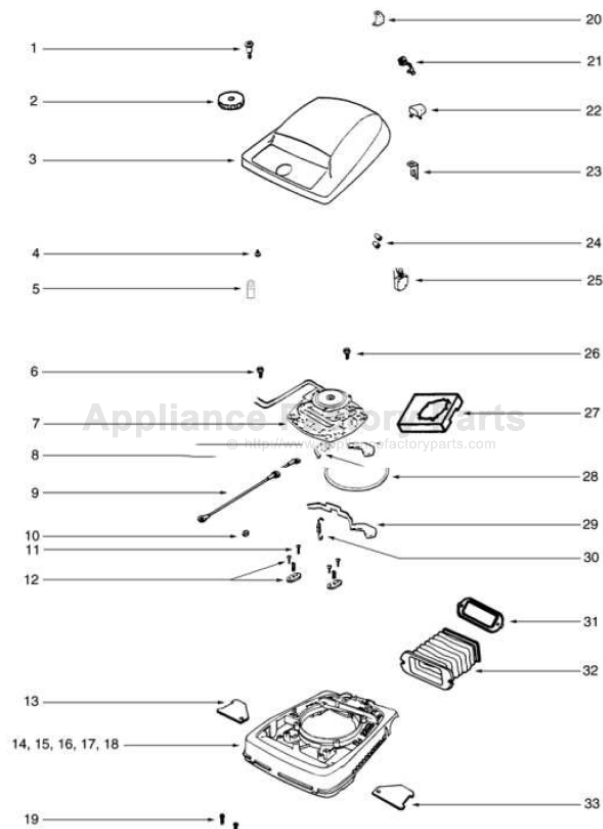

[Find Your SANITAIRE Vacuum Cleaner Parts - Select From 78 Models](#)

----- Manual continues below part list -----