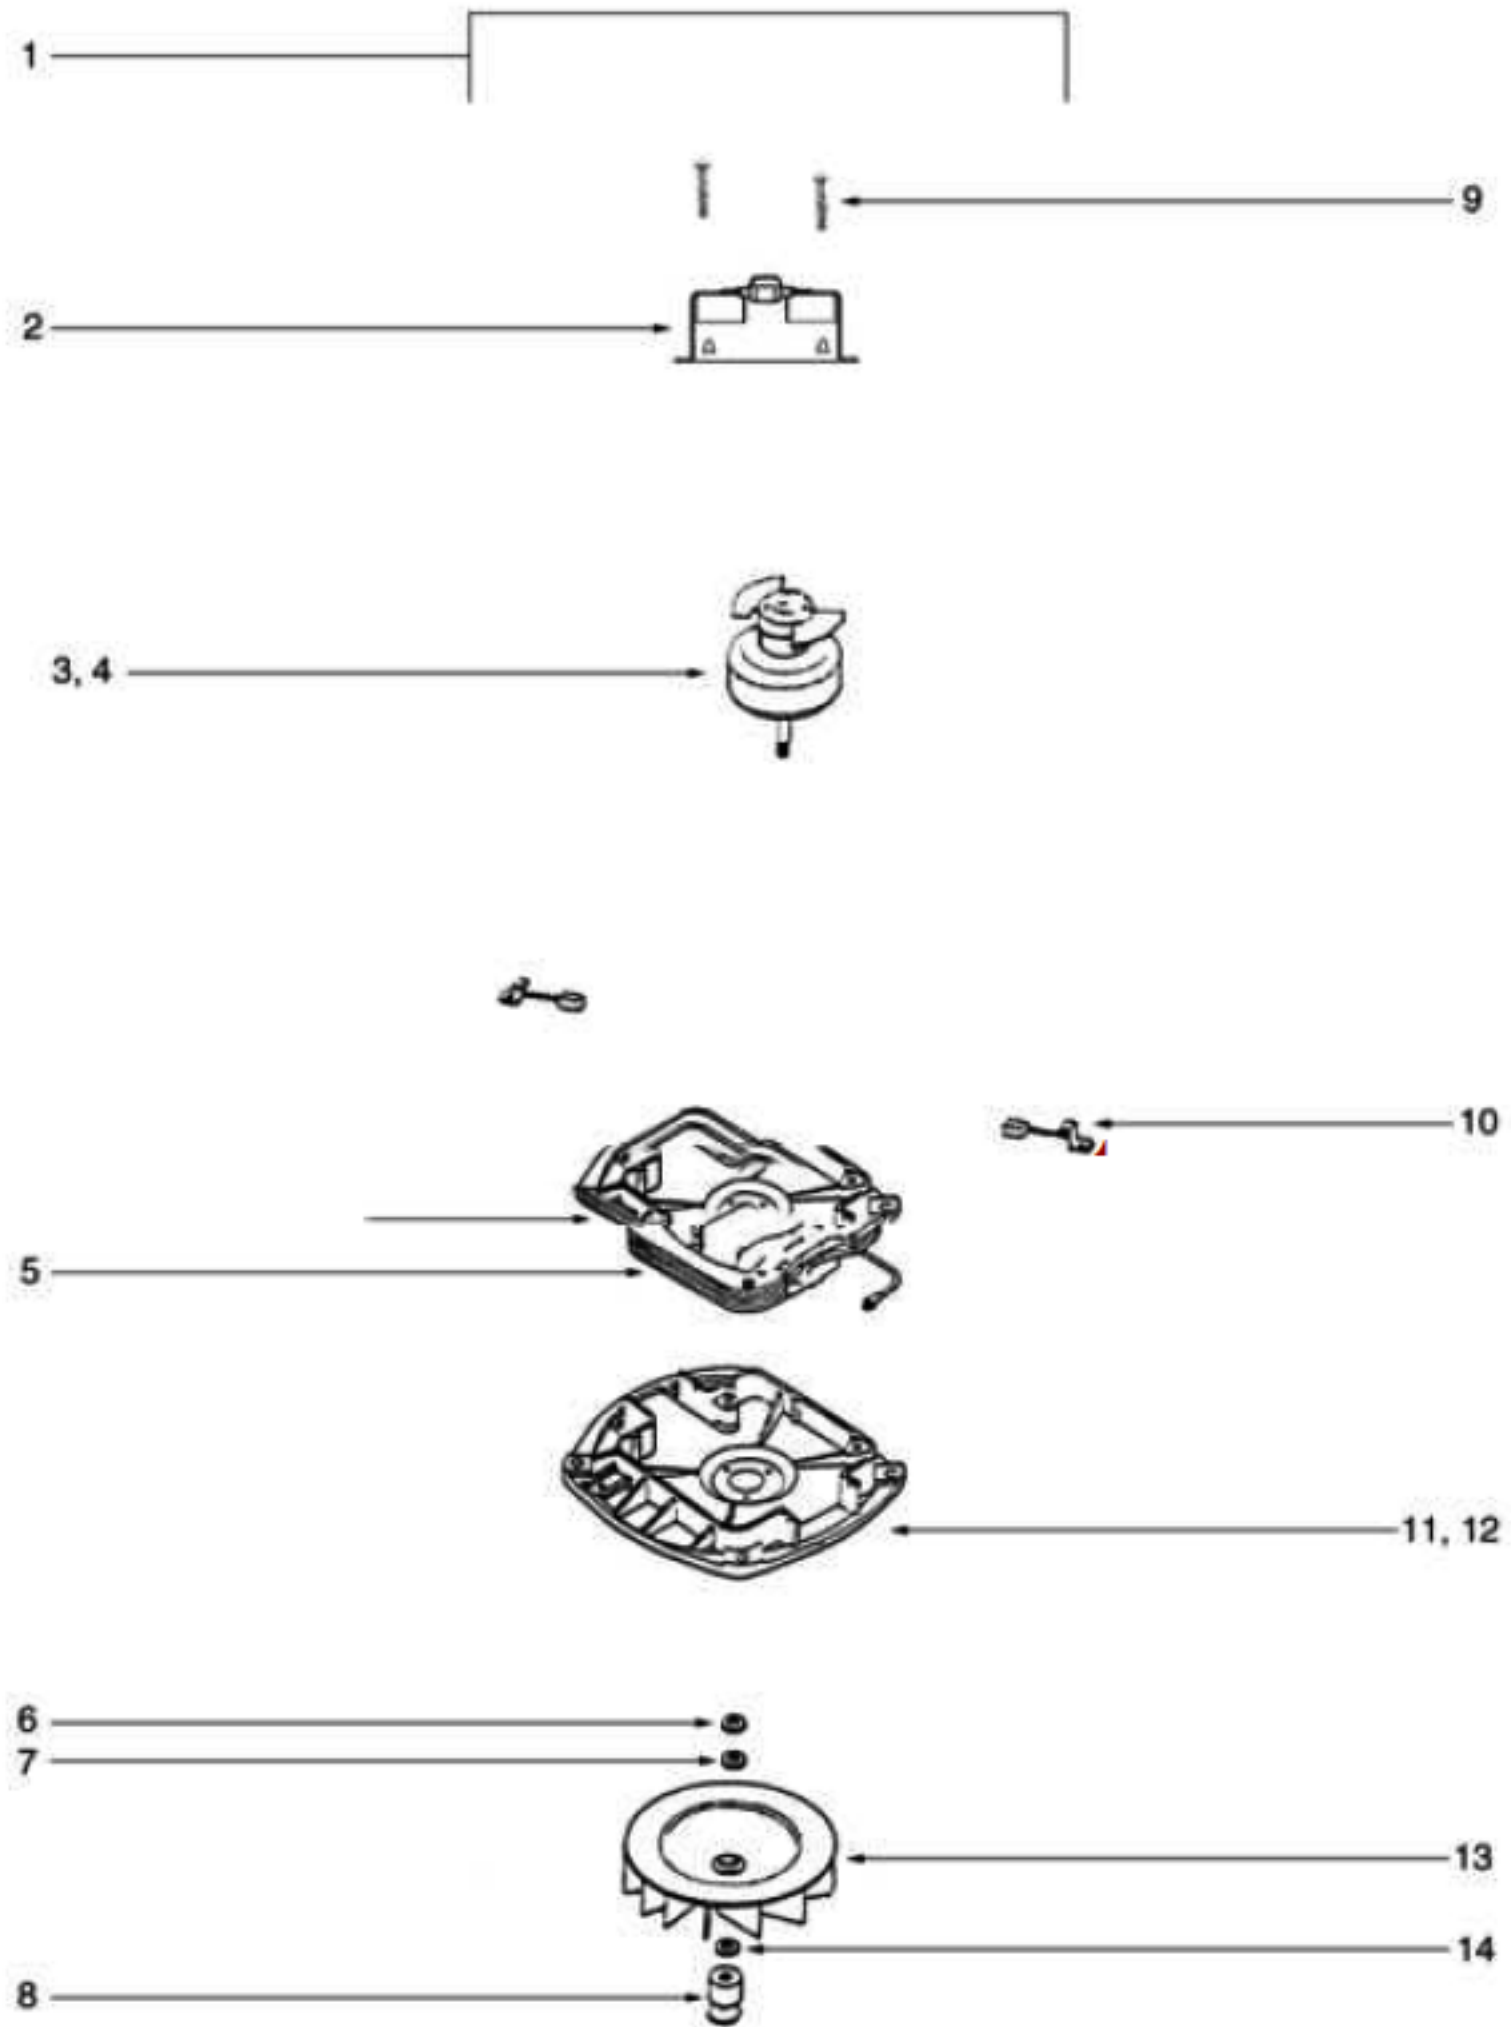

----- Manual continues below part list -----

Available Replacement Parts for SANITAIRE C2132B

[53201](#)

porcelain steel wire cooking grid

Ref #	Part	Description	Comments	Qty
1	28504-1	GUARD - FURNITURE		
2	53121	PUSH NUT PACKAGE (10)		
3	37183	AXLE - REAR		
4	53238-11	SCREW PACKAGE		
5	35947A	AXLE - FRONT		
6	26059A	CAP - COVER		
7	54104-1	DISTURBULATOR REPLACEMENT		
8	60161	WHEEL & AXLE ASSY		
9	26242-119N	WHEEL - REAR		
10	53201	CLAMPS - PACKAGE 10		
11	53076-2	SPRING & AXLE PACKAGE (6)		
12	35859A-1	WHEEL - FRONT		
13	52100A	BELT PKG ASSY (UPRIGHT)		
14	25922-1	BOTTOM PLATE ASSEMBLY		

Ref #	Part	Description	Comments	Qty
1	53143	SCREW PACKAGE (10)		
2	38053-2	KNOB ASSEMBLY		
3	54005-27	HOOD ASSEMBLY - PACKAGED		
4	53238-11	SCREW PACKAGE		
5	57687-1	CLAMP - CABLE		
6	53238-14	SCREW PACKAGE		
7	53349-8	MOTOR ASSEMBLY - CARTONED		
8	53228-2	SCREWS - PACKAGE 10		
9	55296	WIRE & TERMINAL ASSEMBLY		
10	53213-1	NUTS - PACKAGE 10		
11	53238-13	SCREW PACKAGE		
12	53140	CLAMP & SCREW ASSY PKG		
13	36263	COVER - WHEEL		
14	54408-5	BASE ASSEMBLY - 12" - CAR		
15	24964A-1	CAM (RIGHT)		
16	24965A-1	CAM (LEFT)		
17	53118	RIVET - SHOULDER PACKAGE		
18	53133	STEEL WASHERS - PACKAGE 1		
19	53215-5	SCREW PACKAGE		
20	38218-1	BRACKET - BUSHING		
21	53122	STRAIN RELIEF BUSHING - P		
22	26808-3	BUTTON - SWITCH		
23	37989	CLIP - SWITCH		
24	60192-1	WIRE SPLICE 5		
25	13738-5	SWITCH ASSEMBLY		
26	38314SV	SEPARATOR ASSEMBLY		
27	30517	GASKET - MOTOR SEAL		
28	24834A-3	PEDAL - FOOT		
29	53097	SPRING - FOOT PEDAL PKG (
30	38288-1	CLAMP - BELLOWS		
31	14763-1	BELLOWS		

Ref #	Part	Description	Comments	Qty
1	14766-2	RETAINER - CORD (UPPER)		
2	53198-1	HANDLE SCREW ASSY PACKAGE		
3	27261-2	TUBE - HANDLE (LOWER)		
4	52370-14	CORD & TERMINAL ASSY 30 8		
5	53238-13	SCREW PACKAGE		
6	38183-1SV	HANDLE SOCKET ASSEMBLY		
7	53213-5	NUTS - PACKAGE 10		
8	53145	BOLT PACKAGE (10)		
9	35293-6	GRIP - HANDLE		
10	53077	SPRING - STRAIN RELIEF PK		
11	25329-35	HANDLE ASSY (UPPER)		
12	55015	CLIP - WIRE		