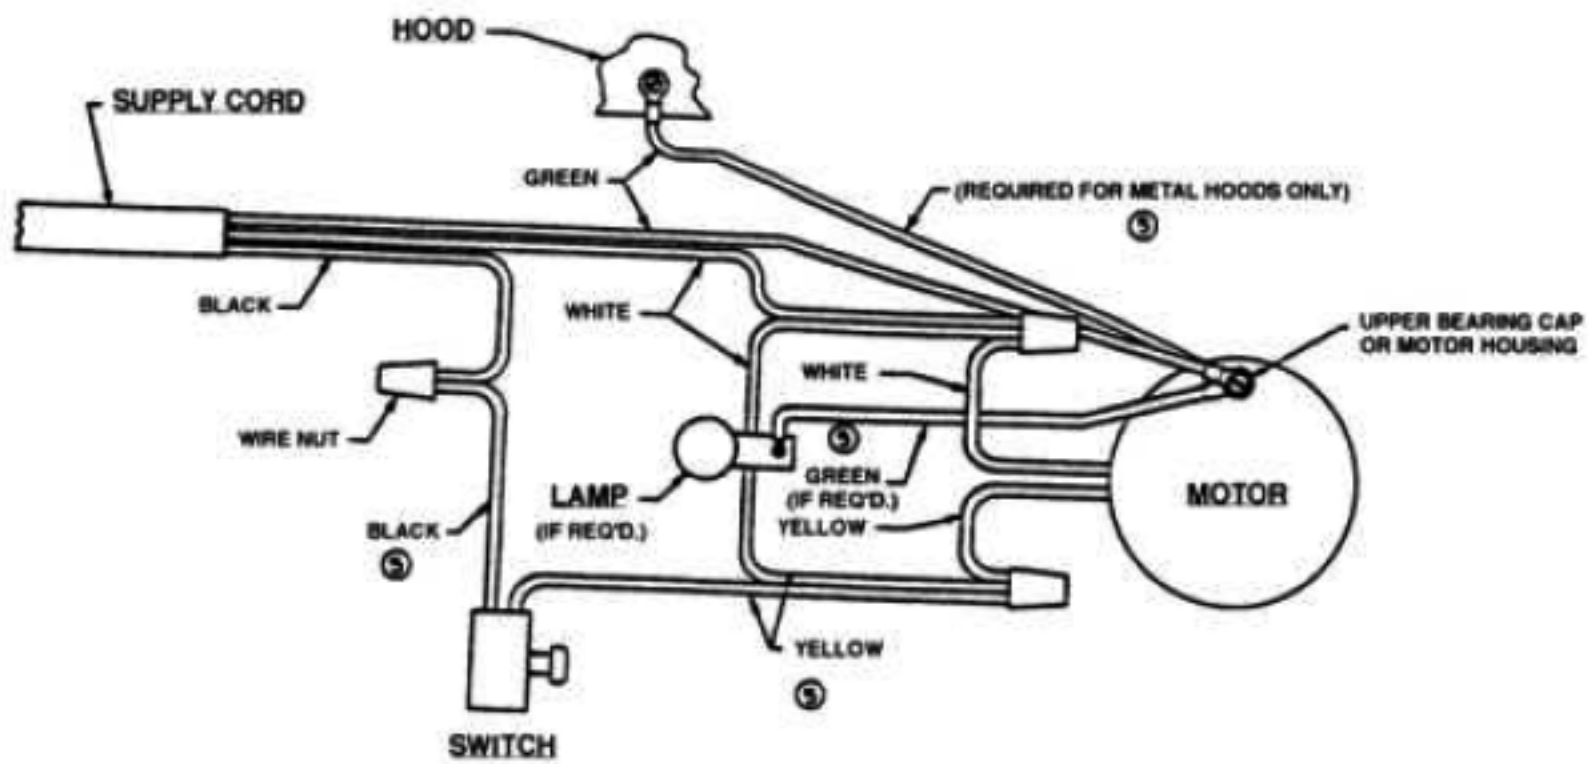

36575 WIRING DIAGRAM

Ref #	Part	Description	Comments	Qty
1	55399-1	PIN COVER		
2	14765-1	FLANGE - BAG (OUTER)		
3	38289	GASKET		
4	54561-1	DIRT CUP SUPPORT		
5	26266-2	CLAMP		
6	57801C	OWNER'S GUIDE		
7	57711	RING STEEL		
8	57686-1	HOOK - SNAP		
9	54422-7	BAG ASSEMBLY - PACKAGED		
10	58223	GASKET - DIRTCUP		
11	01959-313N	DIRT CUP		
12	60122-1	DIRT CUP ASSY		
13	57838A	HARDWARE PACKAGE - DIRT C