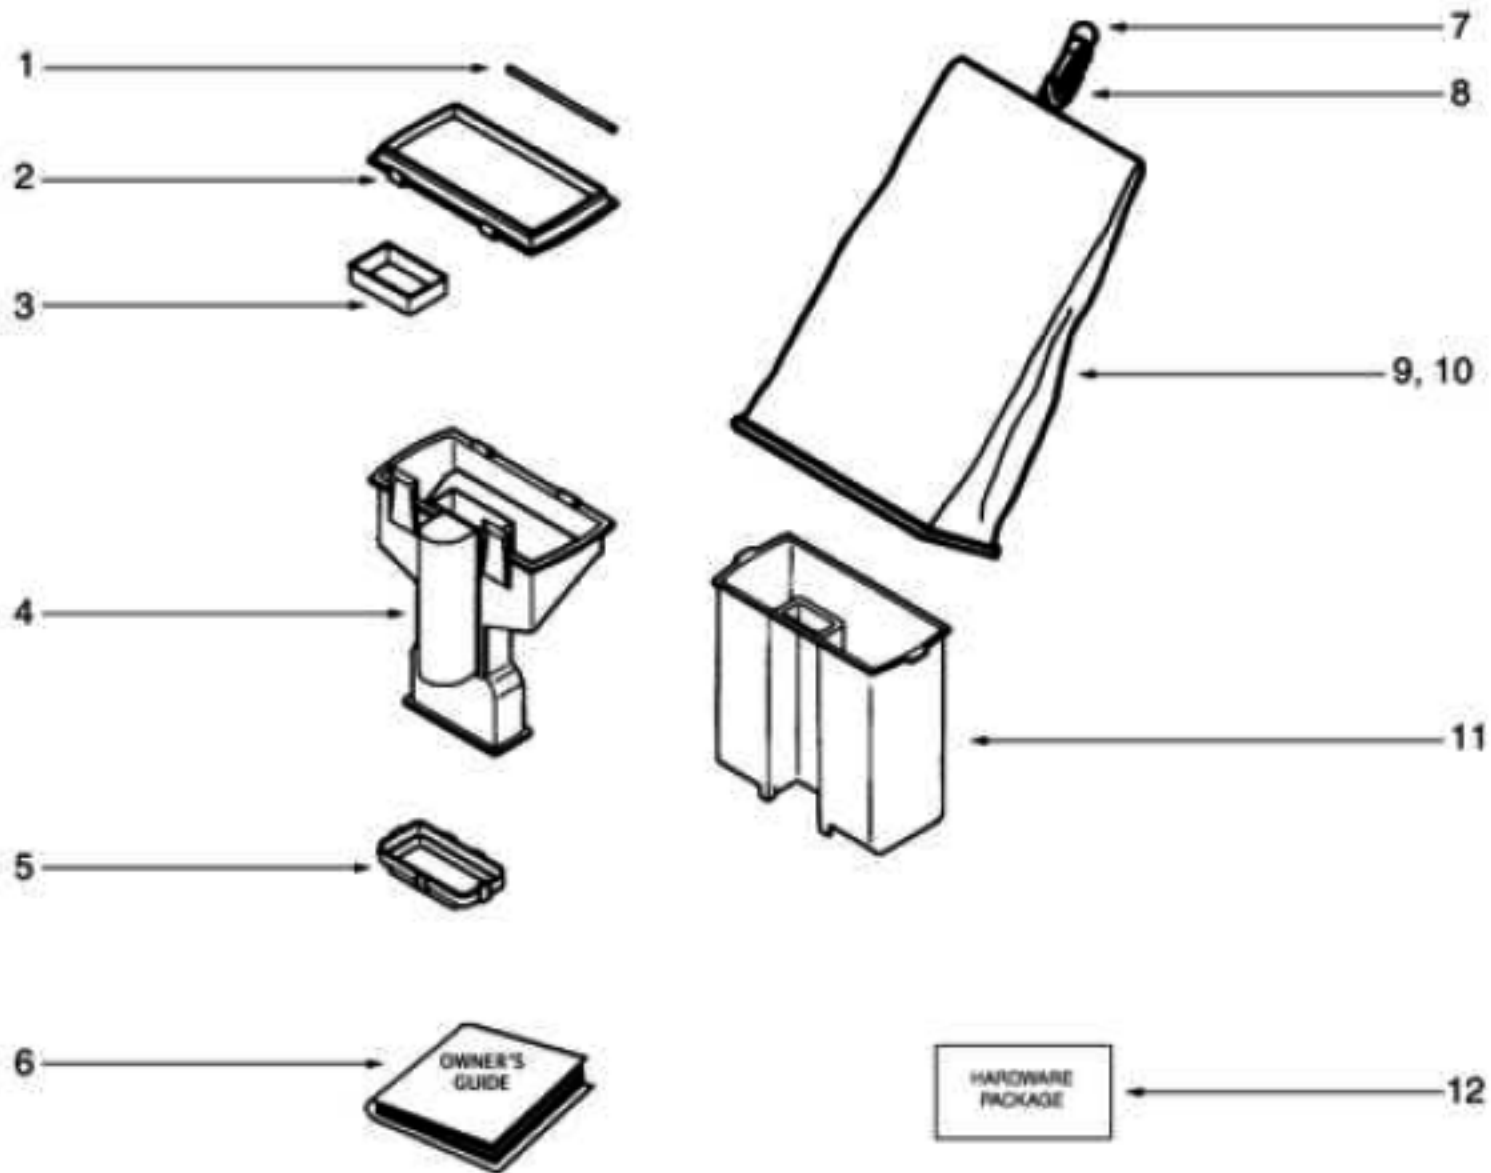

36575 WIRING DIAGRAM

Ref #	Part	Description	Comments	Qty
1	55399-1	PIN COVER		
2	14765-1	FLANGE - BAG (OUTER)		
3	38289	GASKET		
4	54561-1	DIRT CUP SUPPORT		
5	26266-2	CLAMP		
6	57801C	OWNER'S GUIDE		
7	57711	RING STEEL		
8	57686-1	HOOK - SNAP		
9	54422-7	BAG ASSEMBLY - PACKAGED		
10	58223	GASKET - DIRTCUP		
11	01959-313N	DIRT CUP		
12	60122-1	DIRT CUP ASSY		
13	57838A	HARDWARE PACKAGE - DIRT C