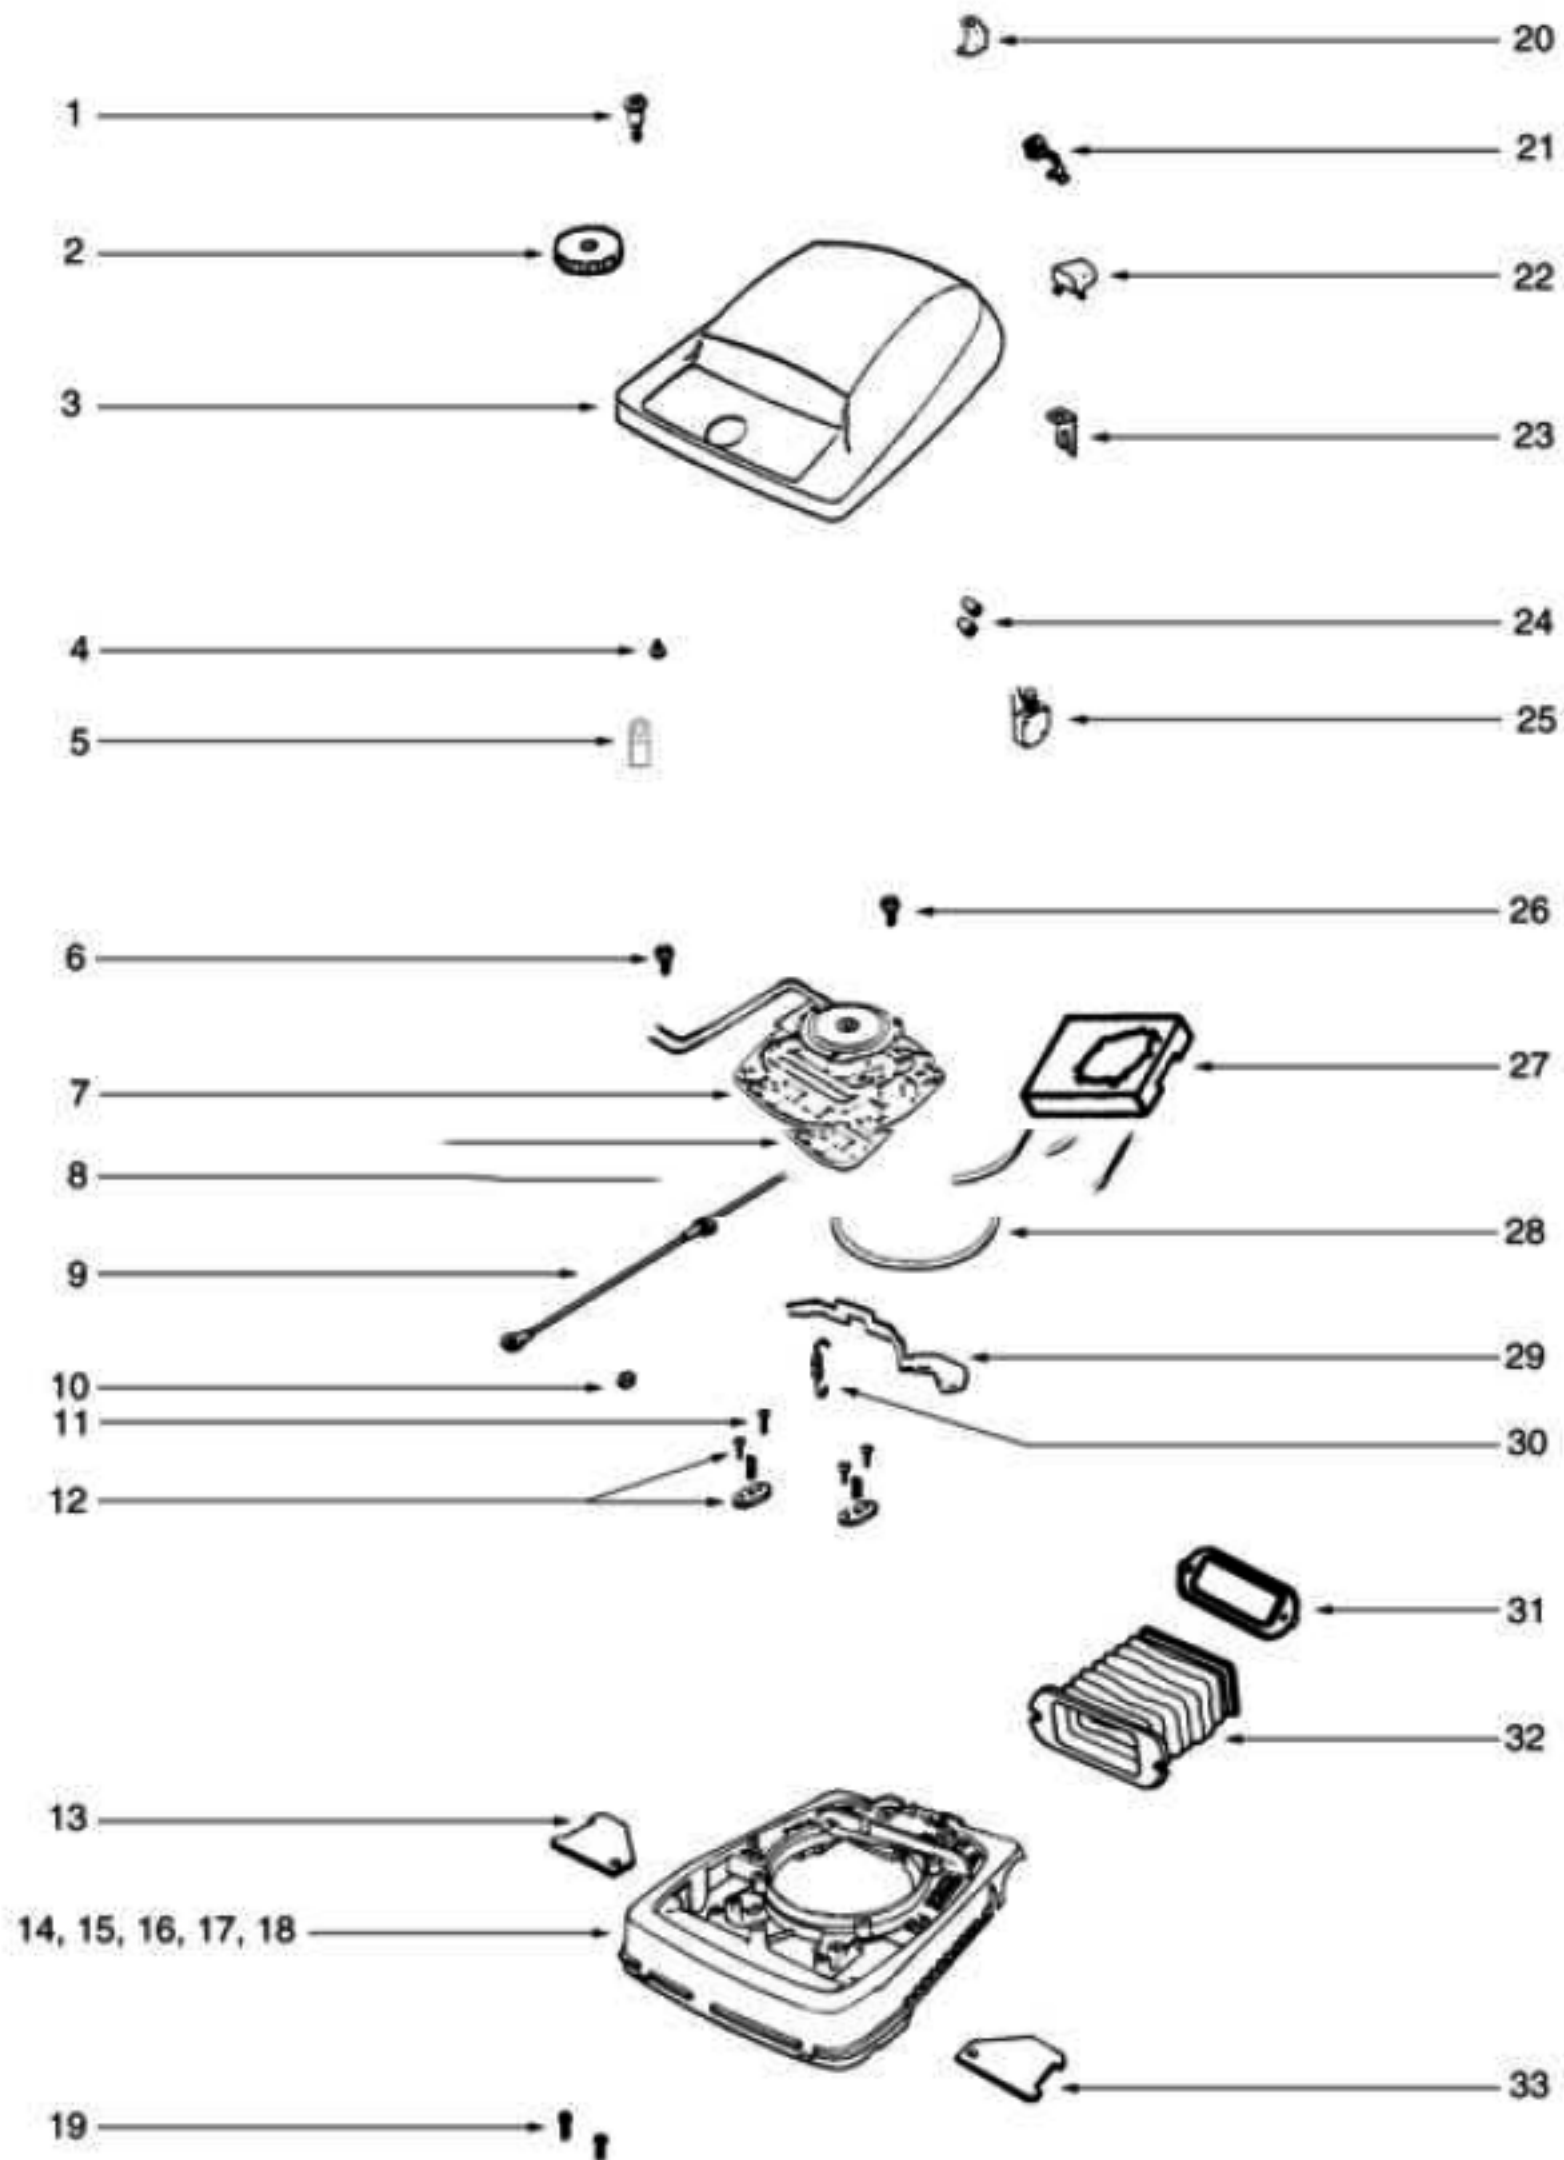

This Owner's Manual is provided and hosted by Appliance Factory Parts.

SANITAIRE C2132B Owner's Manual

[Shop genuine replacement parts for SANITAIRE C2132B](#)

[Find Your SANITAIRE Vacuum Cleaner Parts - Select From 78 Models](#)

----- Manual continues below part list -----

Available Replacement Parts for SANITAIRE C2132B

[53201](#)

porcelain steel wire cooking grid

Ref #	Part	Description	Comments	Qty
1	28504-1	GUARD - FURNITURE		
2	53121	PUSH NUT PACKAGE (10)		
3	37183	AXLE - REAR		
4	53238-11	SCREW PACKAGE		
5	35947A	AXLE - FRONT		
6	26059A	CAP - COVER		
7	54104-1	DISTURBULATOR REPLACEMENT		
8	60161	WHEEL & AXLE ASSY		
9	26242-119N	WHEEL - REAR		
10	53201	CLAMPS - PACKAGE 10		
11	53076-2	SPRING & AXLE PACKAGE (6)		
12	35859A-1	WHEEL - FRONT		
13	52100A	BELT PKG ASSY (UPRIGHT)		
14	25922-1	BOTTOM PLATE ASSEMBLY		

Ref #	Part	Description	Comments	Qty
1	53143	SCREW PACKAGE (10)		
2	38053-2	KNOB ASSEMBLY		
3	54005-27	HOOD ASSEMBLY - PACKAGED		
4	53238-11	SCREW PACKAGE		
5	57687-1	CLAMP - CABLE		
6	53238-14	SCREW PACKAGE		
7	53349-8	MOTOR ASSEMBLY - CARTONED		
8	53228-2	SCREWS - PACKAGE 10		
9	55296	WIRE & TERMINAL ASSEMBLY		
10	53213-1	NUTS - PACKAGE 10		
11	53238-13	SCREW PACKAGE		
12	53140	CLAMP & SCREW ASSY PKG		
13	36263	COVER - WHEEL		
14	54408-5	BASE ASSEMBLY - 12" - CAR		
15	24964A-1	CAM (RIGHT)		
16	24965A-1	CAM (LEFT)		
17	53118	RIVET - SHOULDER PACKAGE		
18	53133	STEEL WASHERS - PACKAGE 1		
19	53215-5	SCREW PACKAGE		
20	38218-1	BRACKET - BUSHING		
21	53122	STRAIN RELIEF BUSHING - P		
22	26808-3	BUTTON - SWITCH		
23	37989	CLIP - SWITCH		
24	60192-1	WIRE SPLICE 5		
25	13738-5	SWITCH ASSEMBLY		
26	38314SV	SEPARATOR ASSEMBLY		
27	30517	GASKET - MOTOR SEAL		
28	24834A-3	PEDAL - FOOT		
29	53097	SPRING - FOOT PEDAL PKG (
30	38288-1	CLAMP - BELLOWS		
31	14763-1	BELLOWS		