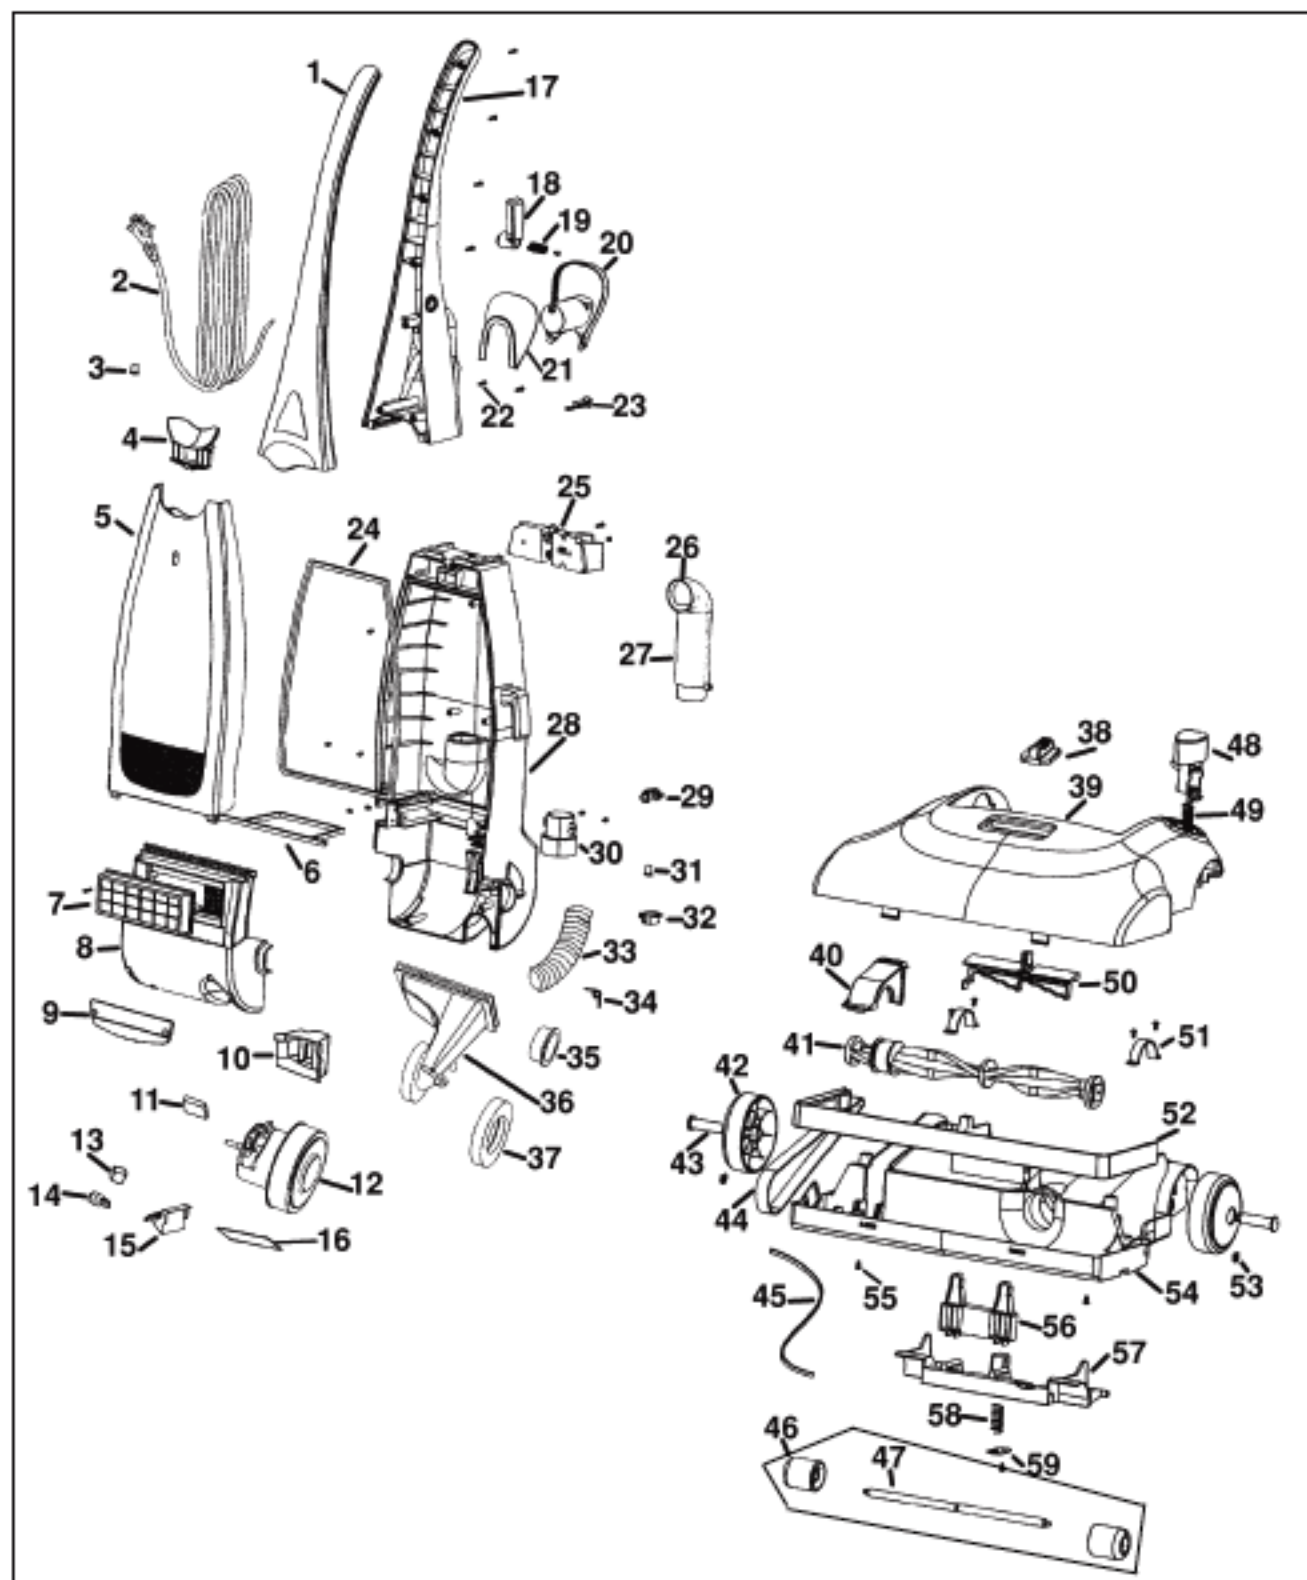

EUREKA Original & Replacement

POWER PLUS UPRIGHT 2270 SERIES

Model 2271A Shown

Original & Replacement **EUREKA**

POWER PLUS UPRIGHT 2270 SERIES

Model 2271A Shown

KEY	PART NO.	DESCRIPTION	KEY	PART NO.	DESCRIPTION
1	E-61636-2	Front Handle	34	E-61643	Torsion Spring
2	E-61637	Cord	35	E-61633	Grommet
3	E-61664	Strain Relief	36	E-61634	Air Duct Assembly
4	E-61638-1	Latch	37	E-61635	Air Duct Gasket
5	E-61639-2	Bag Cover Assembly	38	E-61631-1	Height Adjustment Knob
6	E-61646	Air Inlet Gasket	39	E-61612-2	Hood
7	E-61850	HEPA Filter Style HF7	40	E-61613	Belt Cover
7	ER-1837	HEPA Filter Style HF7	41	E-61540	Brushroll
8	E-61642-2	Motor Cover	42	E-61616	Rear Wheel
9	E-61857	Lens	43	E-61615	Rear Wheel Shaft
10	E-61858	Cover	44	E-61520	Belt Style J 2 PK
11	E-61663	Thermostat	44	PR-1010	Belt Style J
12	E-61632-1	Motor	45	E-61622	Gasket
13	E-61849	Light Socket	46	E-61623	Front Wheel Ass y
14	E-61823	Light Bulb	47	E-61624	Front Wheel Axle
15	E-61641-1	Switch Pedal	48	E-61630-1	Handle Release Pedal
16	E-61530	Motor Filter	49	E-61629	Spring
17	E-61660	Rear Handle	50	E-61628	Switch Support
18	E-61659-1	Cord Hook	51	E-61614	Clamp
19	E-61658	Spring	52	E-61617-1	Bumper
20	E-61657	Dust Brush Support	53	E-61626	Clip Ring
21	E-61656	Hose Frame	54	E-61625	Base
22	E-61799	Screw	55	E-61614	Screw
23	E-61655	Clip	56	E-61621-1	Adjustment Frame
24	E-61654	Bag Cover Gasket	57	E-61627-1	Wheel Carriage
25	E-61652	Tool Caddy	58	E-61626	Spring
26	E-61653	Air Tube	59	E-61625	Spring Plate
27	E-61648	Air Tube Connector		E-61515	Paper Bag Style J 3 Pk
28	E-61650	Rear Housing		ER-1440	Paper Bag Style J 3 Pk
29	E-61644	Switch Cover		E-61535	Hose
30	E-61651	Hose Cuff		E-61531	Wand
31	E-61647	Strain Relief		E-61532	Crevice Tool
32	E-61645	Switch		E-61536	Dust Brush
33	E-61649	Compression Hose		E-61775	Turbo Nozzle