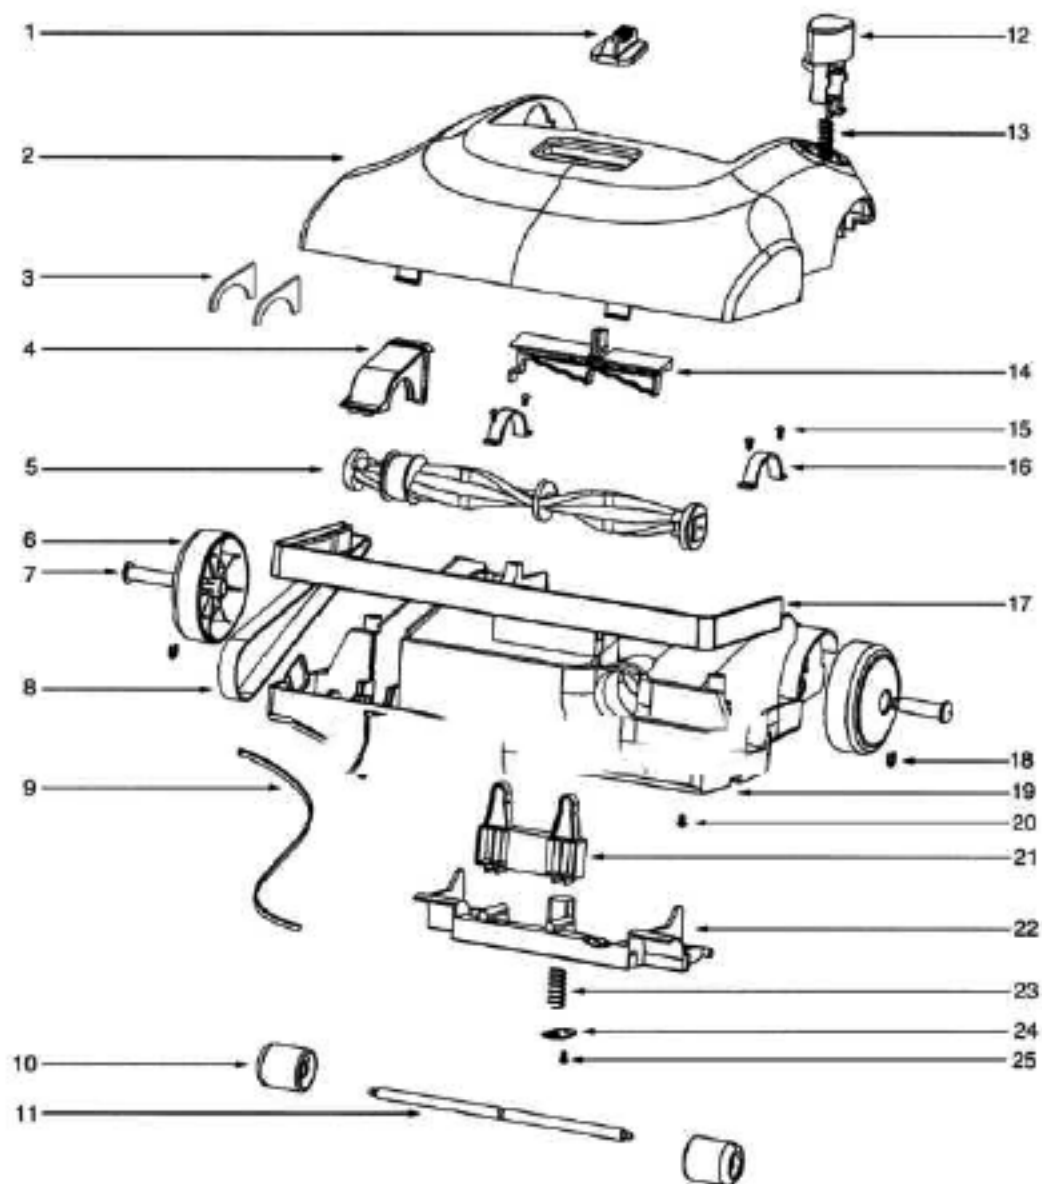

Ref#	Part	Description	Comments	Qty
1	61636-5	HANDLE COVER - PKGD		
2	61637	POWER CORD		
3	61664	POWER CORD JACKET		
4	61638	BAG COVER LATCH		
5	61639-5	BAG COVER ASSY - PACKAGED		
6	61646	AIR INLET GASKET		
7	61850	HEPA FILTER PKG - STYLE H		
8	61642-2	MOTOR COVER - PACKAGED		
9	61803-1	SCREW PACKAGE		
10	61857	LENS		
11	61803-4	SCREW PACKAGE		
12	61632	MOTOR ASSY - CTND		
13	57940-2	LAMP - HEADLIGHT		
14	61849	HEADLIGHT SOCKET ASSEMBLY		
15	61641	SWITCH PEDAL		
16	61803-3	SCREW PACKAGE		
17	72443	THERMOSTAT CLIP		
18	61663	THERMOSTAT & TERMINAL ASS		
19	61690	HANDLE		
20	61659	CORD HOOK		
21	61658	SPRING PACKAGE		
22	61657	DUSTING BRUSH SUPPORT		
23	61656	HOSE FRAME		
25	61655	CLIP		
26	72342	HANDLE CLIP		
27	61654	BAG COVER GASKET		
29	61652	TOOL CADDY		
30	61653	AIR TUBE		
31	61648	AIR TUBE CONNECTOR		
32	61650	REAR HOUSING - PKGD		
33	61644	SWITCH REPLACEMENT KIT		
34	61803-2	SCREW PACKAGE		
35	61651	HOSE CUFF		
36	61647	POWER CORD JACKET		
37	61645	SWITCH REPLACEMENT KIT		
38	61649	COMPRESSION HOSE		
39	61643	TORSION SPRING		
40	61633	GROMMET		
41	61634	AIR DUCT ASSEMBLT		
42	61635	AIR DUCT GASKET		
43	61530	FILTER		
44	53133	STEEL WASHERS - PACKAGE 1		
45	61803	SCREW PACKAGE		

Ref#	Part	Description	Comments	Qty
1	61631	HEIGHT ADJUSTMENT KNOB		
2	61612-5	HOOD ASSEMBLY - PACKAGED		
3	39573	UPPER/LOWER FELT		
4	61613	BELT CAP		
5	61540	BRUSHROLL ASSY - CTND		
6	61616	REAR WHEEL		
7	61615	REAR WHEEL SHAFT		
8	61520	BELT PACKAGE - STYLE J		
9	61622	GASKET		
10	61623	FRONT WHEEL		
11	61624	FRONT WHEEL SHAFT		
12	61630	HANDLE RELEASE PEDAL		
13	61629	SPRING		
14	61628	SWITCH SUPPORT		
16	61614	CLAMP		
17	61617	FURNITURE GUARD		
18	61619	CLIP RING		
19	61620	BASE		
20	61803	SCREW PACKAGE		
21	61621	ADJUST FRAME		
22	61627	WHEEL CARRIAGE		
23	61626	SPRING		
24	61625	SPRING PLATE		
25	61803-2	SCREW PACKAGE		