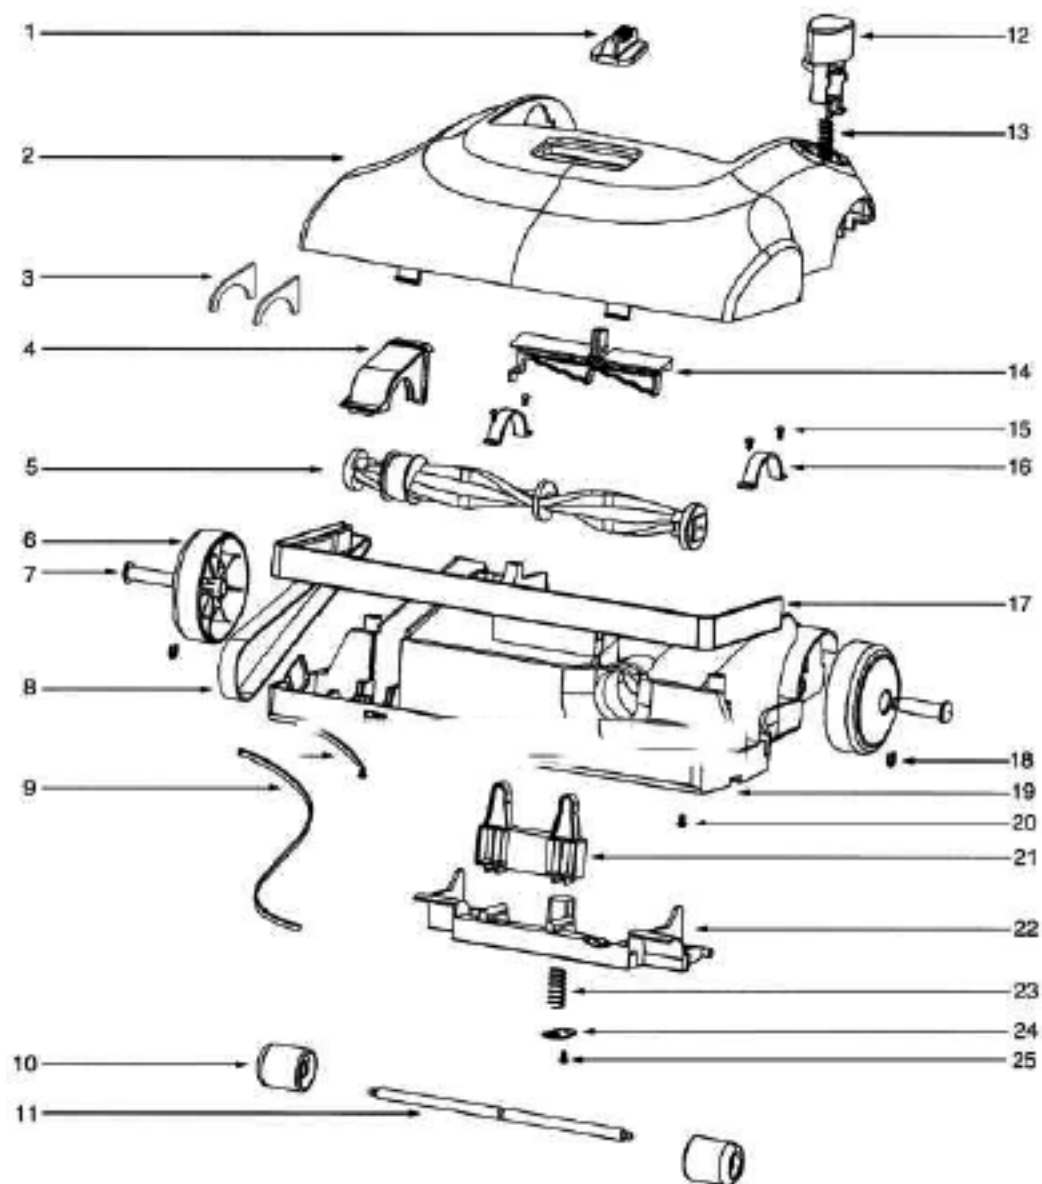

Ref#	Part	Description	Comments	Qty
1	15787-9	HANDLE ASSEMBLY		
2	61636-6	HANDLE COVER - PKGD		
3	61637	POWER CORD		
4	61664	POWER CORD JACKET		
5	61638	BAG COVER LATCH		
6	61639-6	BAG COVER ASSY - PACKAGED		
7	61646	AIR INLET GASKET		
8	61850	HEPA FILTER PKG - STYLE H		
9	61642-6	MOTOR COVER - PACKAGED		
10	61803-1	SCREW PACKAGE		
11	61857	LENS		
12	61803-4	SCREW PACKAGE		
13	61632	MOTOR ASSY - CTND		
14	57940-2	LAMP - HEADLIGHT		
15	61849	HEADLIGHT SOCKET ASSEMBLY		
16	61641	SWITCH PEDAL		
17	61803-3	SCREW PACKAGE		
18	72443	THERMOSTAT CLIP		
19	61663	THERMOSTAT & TERMINAL ASS		
20	61660	HANDLE		
21	61659-1	CORD HOOK		
22	61658	SPRING PACKAGE		
23	61657	DUSTING BRUSH SUPPORT		
24	61656	HOSE FRAME		
26	61655	CLIP		
27	72342	HANDLE CLIP		
28	61654	BAG COVER GASKET		
30	61652	TOOL CADDY		
31	61653	AIR TUBE		
32	61648	AIR TUBE CONNECTOR		
33	61650	REAR HOUSING - PKGD		
34	61644	SWITCH REPLACEMENT KIT		
35	61803-2	SCREW PACKAGE		
36	61651	HOSE CUFF		
37	61647	POWER CORD JACKET		
38	61645	SWITCH REPLACEMENT KIT		
39	61649	COMPRESSION HOSE		
40	61643	TORSION SPRING HNT		
41	61633	GROMMET		
42	61634	AIR DUCT ASSEMBLY		
43	61635	AIR DUCT GASKET		
44	61530	FILTER		
45	53133	STEEL WASHERS - PACKAGE 1		
46	61803	SCREW PACKAGE		

Ref#	Part	Description	Comments	Qty
1	61631	HEIGHT ADJUSTMENT KNOB		
2	61612-6	HOOD ASSEMBLY - PACKAGED		
3	39573	UPPER/LOWER FELT		
4	61613	BELT CAP		
5	61540	BRUSHROLL ASSY - CTND		
6	61616	REAR WHEEL		
7	61615	REAR WHEEL SHAFT		
8	61520	BELT PACKAGE - STYLE J		
9	61622	GASKET		
10	61623	FRONT WHEEL		
11	61624	FRONT WHEEL SHAFT		
12	61630	HANDLE RELEASE PEDAL		
13	61629	SPRING		
14	61628	SWITCH SUPPORT		
16	61614	CLAMP		
17	61617	FURNITURE GUARD		
18	61619	CLIP RING		
19	61620	BASE		
20	61803	SCREW PACKAGE		
21	61621	ADJUST FRAME		
22	61627	WHEEL CARRIAGE		
23	61626	SPRING		
24	61625	SPRING PLATE		
25	61803-2	SCREW PACKAGE		