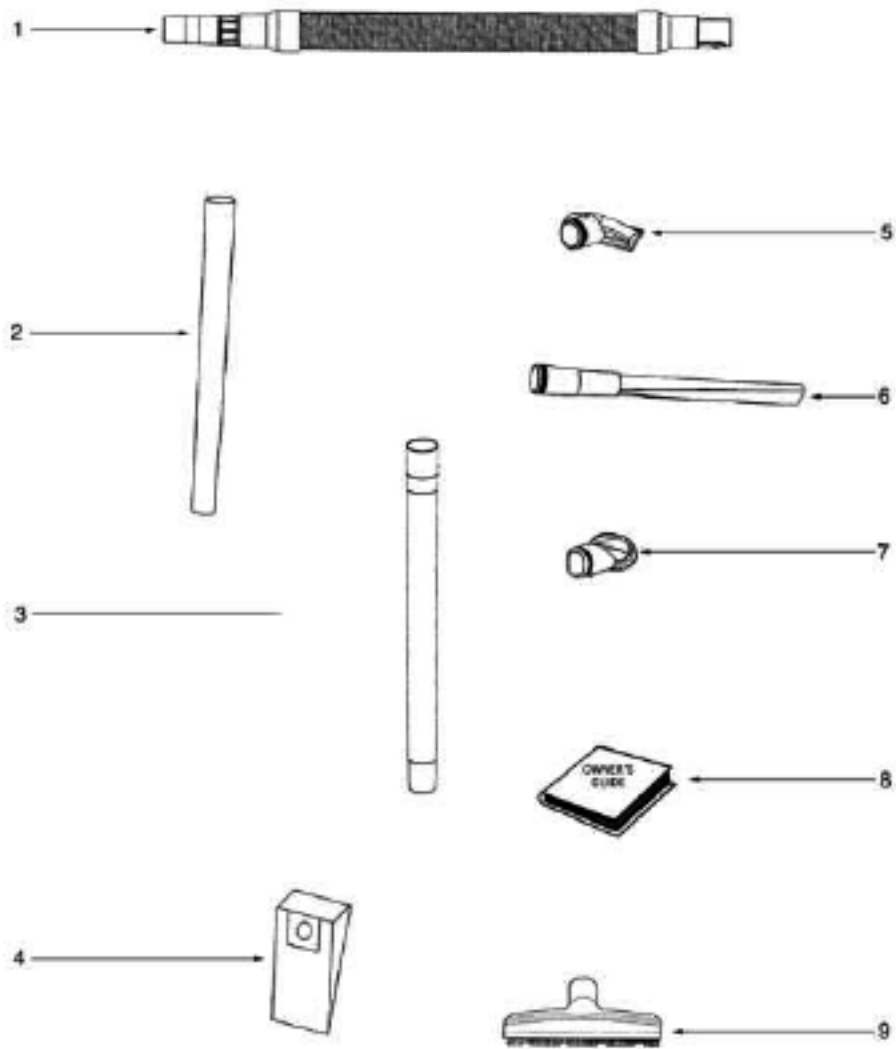

Ref#	Part	Description	Comments	Qty
1	15787-9	HANDLE ASSEMBLY		
2	61636-6	HANDLE COVER - PKGD		
3	61637	POWER CORD		
4	61664	POWER CORD JACKET		
5	61638	BAG COVER LATCH		
6	61639-6	BAG COVER ASSY - PACKAGED		
7	61646	AIR INLET GASKET		
8	61850	HEPA FILTER PKG - STYLE H		
9	61642-6	MOTOR COVER - PACKAGED		
10	61803-1	SCREW PACKAGE		
11	61857	LENS		
12	61803-4	SCREW PACKAGE		
13	61632	MOTOR ASSY - CTND		
14	57940-2	LAMP - HEADLIGHT		
15	61849	HEADLIGHT SOCKET ASSEMBLY		
16	61641	SWITCH PEDAL		
17	61803-3	SCREW PACKAGE		
18	72443	THERMOSTAT CLIP		
19	61663	THERMOSTAT & TERMINAL ASS		
20	61660	HANDLE		
21	61659-1	CORD HOOK		
22	61658	SPRING PACKAGE		
23	61657	DUSTING BRUSH SUPPORT		
24	61656	HOSE FRAME		
26	61655	CLIP		
27	72342	HANDLE CLIP		
28	61654	BAG COVER GASKET		
30	61652	TOOL CADDY		
31	61653	AIR TUBE		
32	61648	AIR TUBE CONNECTOR		
33	61650	REAR HOUSING - PKGD		
34	61644	SWITCH REPLACEMENT KIT		
35	61803-2	SCREW PACKAGE		
36	61651	HOSE CUFF		
37	61647	POWER CORD JACKET		
38	61645	SWITCH REPLACEMENT KIT		
39	61649	COMPRESSION HOSE		
40	61643	TORSION SPRING HNT		
41	61633	GROMMET		
42	61634	AIR DUCT ASSEMBLY		
43	61635	AIR DUCT GASKET		
44	61530	FILTER		
45	53133	STEEL WASHERS - PACKAGE 1		
46	61803	SCREW PACKAGE		

Ref#	Part	Description	Comments	Qty
1	61631	HEIGHT ADJUSTMENT KNOB		
2	61612-6	HOOD ASSEMBLY - PACKAGED		
3	39573	UPPER/LOWER FELT		
4	61613	BELT CAP		
5	61540	BRUSHROLL ASSY - CTND		
6	61616	REAR WHEEL		
7	61615	REAR WHEEL SHAFT		
8	61520	BELT PACKAGE - STYLE J		
9	61622	GASKET		
10	61623	FRONT WHEEL		
11	61624	FRONT WHEEL SHAFT		
12	61630	HANDLE RELEASE PEDAL		
13	61629	SPRING		
14	61628	SWITCH SUPPORT		
16	61614	CLAMP		
17	61617	FURNITURE GUARD		
18	61619	CLIP RING		
19	61620	BASE		
20	61803	SCREW PACKAGE		
21	61621	ADJUST FRAME		
22	61627	WHEEL CARRIAGE		
23	61626	SPRING		
24	61625	SPRING PLATE		
25	61803-2	SCREW PACKAGE		