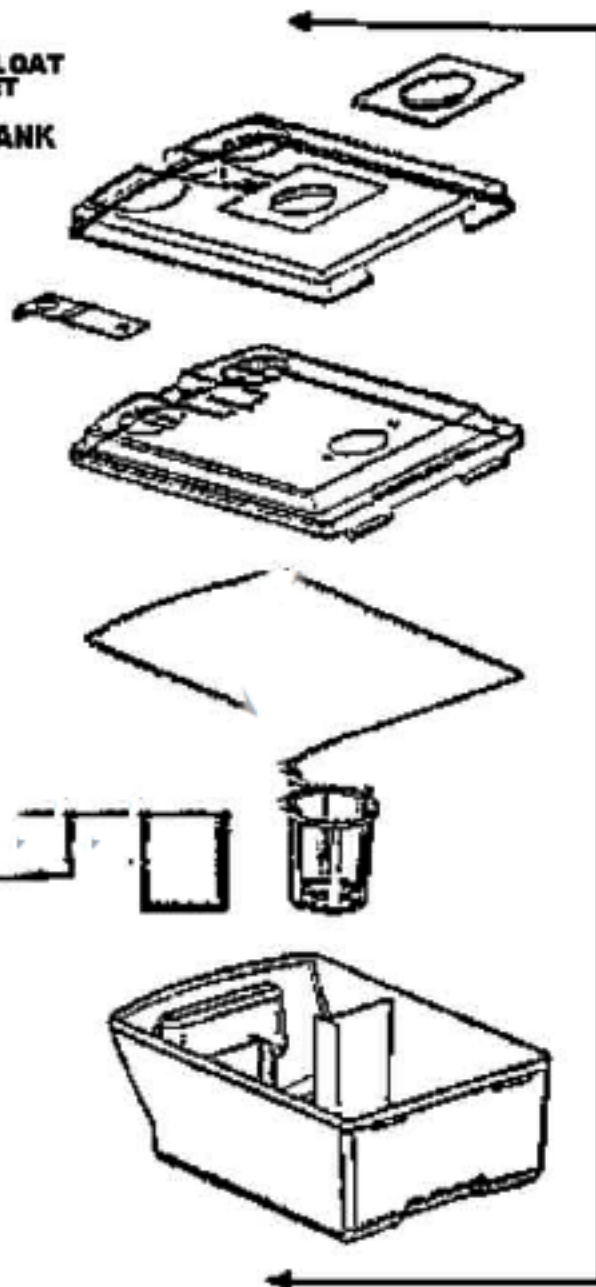

15394 UPPER HANDLE ASSY
27776-247N DISPENSE TRIGGER
53197-1 SCREW
27769-119N UPPER ARM

38941A RESERVOIR ASSY
59051-1 RESERVOIR TUBING

Ref #	Part	Description	Comments	Qty
1	02191A-254N	REAR HOUSING ASSEMBLY		
2	15394	UPPER HANDLE ASSEMBLY		
3	27769-119N	ARM - UPPER		
4	27776-247N	UPPER HANDLE ASSEMBLY		
5	27846-119N	ARM - LOWER		
6	27904	COVER - HOUSING		
7	36052-3	SWITCH - ROCKER		
8	38752-119N	CORD - SUPPLY		
9	38836-254N	WARP - CORD		
10	38845-119N	SEAL - BOOT		
11	38874-119N	CORD - HANDLE		
12	38941A	DISP TNK/HSG CVR/RESERVOI		
13	38945-254N	ACTUATOR - PLUNGER		
14	53197-1	SCREW PACKAGE		
15	53238-27	SCREW PACKAGE		
16	59051-1	TUBING - PACKAGE		
17	59092-1	TUBING - PACKAGE		
18	60207	FILTER PACKAGE		
19	60219	SPRING PKG		

60205 RECOVERY TANK ASSY
38937-119N OVERFLOW FLOAT
27866-119N FLOAT BASKET
60207 FILTER
15309-324N RECOVERY TANK
GASKET
TANK LOCK
TANK LID
LID PLATE
GASKET

Shampoo

**Hardwarew
Pkg.**

Ref #	Part	Description	Comments	Qty
1	15309-324N	RECOVERY TANK ASSY - PKGD		
2	27866-119N	BASKET - FLOAT		
3	59052	HARDWARE PACKAGE		
4	60170	EXTRACTOR SHAMPOO PACKAGE		
5	60205	RECOVERY TANK ASSY - PKGD		
6	60207	FILTER PACKAGE		