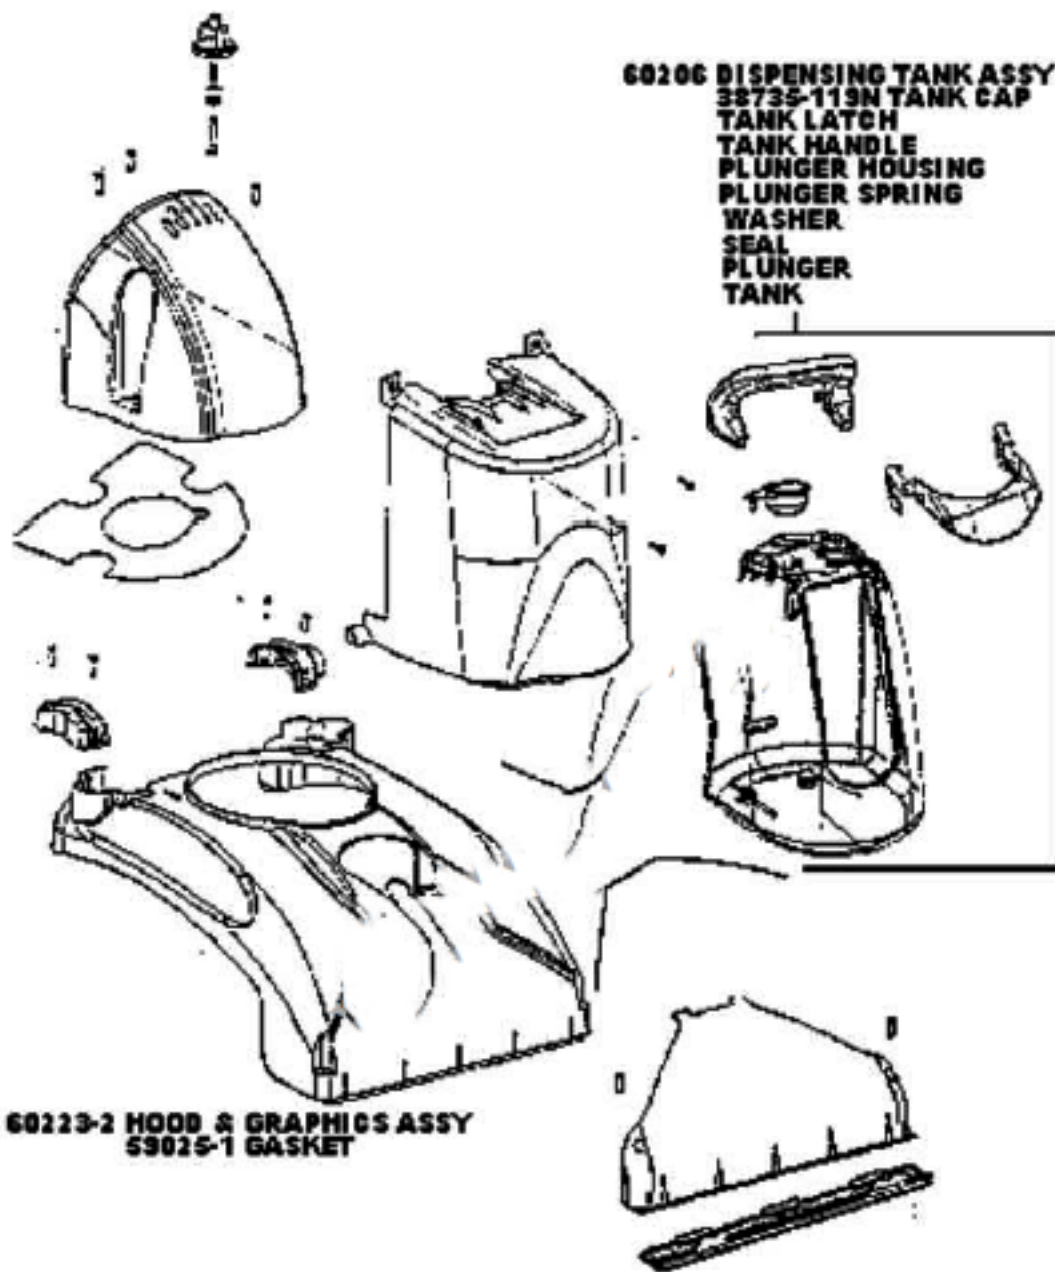

27907A MOTOR SUPPORT & EXHAUST COVER
38853-247N HANDLE RELEASE COVER
27880-1 HANDLE RELEASE
60217 HANDLE SPRING

38922-119N TUBING CLIP(NOT ILLUS)

60225 BASE ASSY
54709 WHEEL RETAINER
38392 WHEEL AXLE
27843-254N REAR WHEEL

38865 WATER DUCT ASSY
WATER DUCT
DUCT COVER
SCREWS

Ref #	Part	Description	Comments	Qty
1	27843-254N	WHEEL - REAR		
2	27880-1	RELEASE - HANDLE		
3	27907A	MOTOR SUPPORT ASSEMBLY		
4	38392	AXLE		
5	38738-254N	COVER - BELT		
6	38746	NOZZLE ASSEMBLY (BASE)		
7	38853-247N	COVER - HANDLE RELEASE		
8	38865	WATER DUCT ASSEMBLY		
9	38922-119N	CLIP - TUBING		
10	46713-5	TIE - CABLE (PURCHASED)		
11	53238-27	SCREW PACKAGE		
12	53238-8	SCREW PACKAGE		
13	54669-1	SCREW PACKAGE		
14	54709	PACKAGE - PRONG LOCK RETA		
15	60192-1	WIRE SPLICE 5		
16	60217	SPRING PKG 5		
17	60218	MOTOR & GASKET - PKG		

Ref #	Part	Description	Comments	Qty
1	15316-254N	COVER - MOTOR		
2	27981	AIR SEPARATOR		
3	38735-119N	CAP - TANK		
4	38737-254N	COVER - AXLE (LH)		
5	38861-254N	COVER - AXLE (RH)		
6	38880	BRISTLE HOLDER ASSEMBLY		
7	53238-27	SCREW PACKAGE		
8	59025-1	SEAL - GASKET		
9	60204	SUCTION COVER - PACKAGED		
10	60206	DISPENSING TANK ASSY - PK		
11	60223-2	HOOD & GRAPHICS ASSY - PK		
12	60224	SCREW PKG		
13	60226-2	SHROUD & GRAPHICS ASSY -		
14	60227	SCREW PKG (10)		