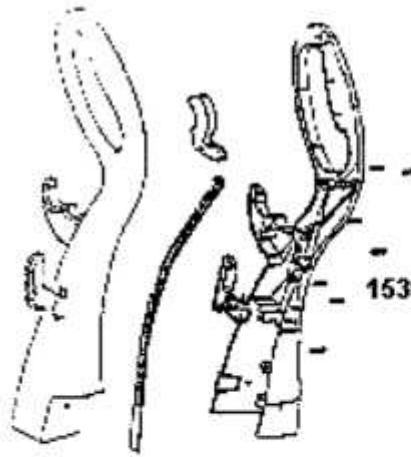

----- Manual continues below -----

15394C UPPER HANDLE ASSY
27776B-288N DISPENSE TRIGGER
53197-3 SCREW
27769-119N UPPER ARM

38941F RESERVOIR ASSY
59092A-7 RESERVOIR TUBING

Ref #	Part	Description	Comments	Qty
1	02191B-119N	REAR HOUSING ASSEMBLY		
2	15394C	UPPER HANDLE ASSEMBLY		
3	27769-119N	ARM - UPPER		
4	27776B-288N	TRIGGER - DISPENSER		
5	27846A-119N	ARM - LOWER		
6	27904B	COVER - HOUSING		
7	36052-3	SWITCH - ROCKER		
8	38752-119N	CORD - SUPPLY		
9	38836-119N	WARP - CORD		
10	38845-119N	SEAL - BOOT		
11	38874-1	CORD - HANDLE		
12	38941F	RESERVOIR ASSY		
13	38945A-305N	ACTUATOR - PLUNGER		
14	39017	DISPENSE VALVE ASSY (3 PO		
15	53197-3	SCREW PACKAGE		
16	53238-27	SCREW PACKAGE		
17	59092A-7	TUBING		
18	59092A-8	TUBING		
19	60207	FILTER PACKAGE		
20	60219	SPRING PKG		

Ref #	Part	Description	Comments	Qty
1	27843-119N	WHEEL - REAR		
2	27880-1	RELEASE - HANDLE		
3	27907D	MOTOR SUPPORT ASSEMBLY		
4	38392	AXLE		
5	38738A-119N	COVER - BELT		
6	38746B	NOZZLE ASSEMBLY (BASE)		
7	38853-288N	COVER - HANDLE RELEASE		
8	38865	WATER DUCT ASSEMBLY		
9	46713-5	TIE - CABLE		
10	53238-27	SCREW PACKAGE		
11	53238-8	SCREW PACKAGE		
12	54669-3	SCREW PACKAGE		
13	54709	PACKAGE - PRONG LOCK RETA		
14	58739	WIRE & TERMINAL ASSEMBLY		
15	58743	WIRE & TERMINAL ASSEMBLY		
16	59323	WIRE & TERMINAL ASSY		
17	60129	BELT PACKAGE		
18	60192-1	WIRE SPLICE 5		
19	60203	DISTURBULATOR ASSY - CRTN		
20	60217	SPRING PKG 5		
21	60218	MOTOR & GASKET - PKG		
22	60623	MOTOR & PULLEY ASSY - CRT		