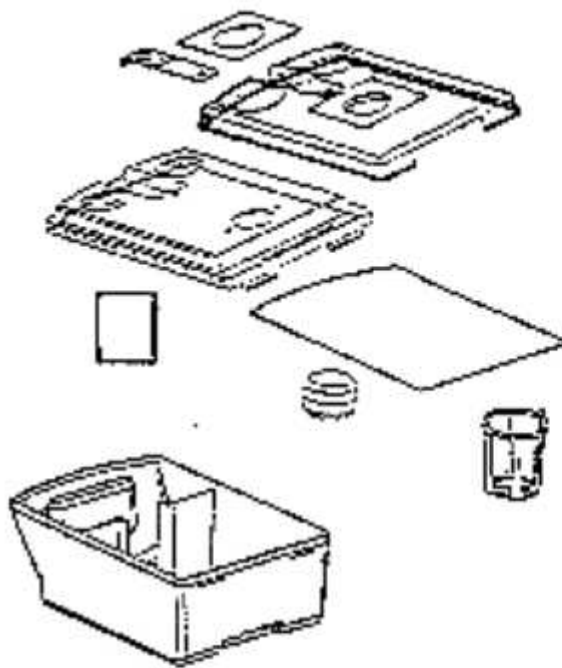

- 60205 RECOVERY TANK ASSY
- GASKET
- TANK LOCK
- TANK LID
- LID PLATE
- GASKET
- 38743-119N OVERFLOW FLOAT
- 27866A-119N FLOAT BASKET
- 60207 FILTER
- 15309-324N RECOVERY TANK

**Hardware
Pkg.**

58770B OWNERS GUIDE

Shampoo

Ref #	Part	Description	Comments	Qty
1	15309-324N	RECOVERY TANK ASSY - PKGD		
2	27866A-119N	BASKET - FLOAT		
3	38743-119N	RECOVERY TANK ASSY - PKGD		
4	59052	HARDWARE PACKAGE		
5	60170	EXTRACTOR SHAMPOO PACKAGE		
6	60205	RECOVERY TANK ASSY - PKGD		
7	60207	FILTER PACKAGE