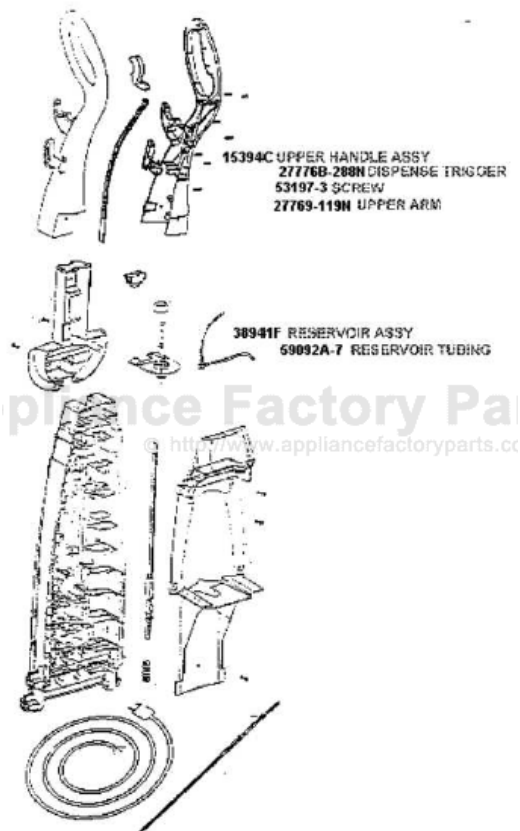

This Owner's Manual is provided and hosted by [Appliance Factory Parts](#).

Eureka 2442A Owner's Manual

[Shop genuine replacement parts for Eureka 2442A](#)

[Find Your Eureka Vacuum Cleaner Parts - Select From 853 Models](#)

----- Manual continues below -----

15394C UPPER HANDLE ASSY
27776B-288N DISPENSE TRIGGER
53197-3 SCREW
27769-119N UPPER ARM

38941F RESERVOIR ASSY
59092A-7 RESERVOIR TUBING

Ref #	Part	Description	Comments	Qty
1	02191B-119N	REAR HOUSING ASSEMBLY		
2	15394C	UPPER HANDLE ASSEMBLY		
3	27769-119N	ARM - UPPER		
4	27776B-288N	TRIGGER - DISPENSER		
5	27846A-119N	ARM - LOWER		
6	27904B	COVER - HOUSING		
7	36052-3	SWITCH - ROCKER		
8	38752-119N	CORD - SUPPLY		
9	38836-119N	WARP - CORD		
10	38845-119N	SEAL - BOOT		
11	38874-1	CORD - HANDLE		
12	38941F	RESERVOIR ASSY		
13	38945A-305N	ACTUATOR - PLUNGER		
14	39017	DISPENSE VALVE ASSY (3 PO		
15	53197-3	SCREW PACKAGE		
16	53238-27	SCREW PACKAGE		
17	59092A-7	TUBING		
18	59092A-8	TUBING		
19	60207	FILTER PACKAGE		
20	60219	SPRING PKG		

27907D MOTOR SUPPORT & EXHAUST COVER
38853-288N HANDLE RELEASE COVER
27880-1 HANDLE RELEASE
60217 HANDLE SPRING

38865 WATER DUCT ASSY
WATER DUCT
DUCT COVER
SCREWS

60225B BASE ASSY
27843-119N REAR WHEEL
38392 WHEEL AXLE
54709 RETAINING PRONG LOCK

Ref #	Part	Description	Comments	Qty
1	27843-119N	WHEEL - REAR		
2	27880-1	RELEASE - HANDLE		
3	27907D	MOTOR SUPPORT ASSEMBLY		
4	38392	AXLE		
5	38738A-119N	COVER - BELT		
6	38746B	NOZZLE ASSEMBLY (BASE)		
7	38853-288N	COVER - HANDLE RELEASE		
8	38865	WATER DUCT ASSEMBLY		
9	46713-5	TIE - CABLE		
10	53238-27	SCREW PACKAGE		
11	53238-8	SCREW PACKAGE		
12	54669-3	SCREW PACKAGE		
13	54709	PACKAGE - PRONG LOCK RETA		
14	58739	WIRE & TERMINAL ASSEMBLY		
15	58743	WIRE & TERMINAL ASSEMBLY		
16	59323	WIRE & TERMINAL ASSY		
17	60129	BELT PACKAGE		
18	60192-1	WIRE SPLICE 5		
19	60203	DISTURBULATOR ASSY - CRTN		
20	60217	SPRING PKG 5		
21	60218	MOTOR & GASKET - PKG		
22	60623	MOTOR & PULLEY ASSY - CRT		