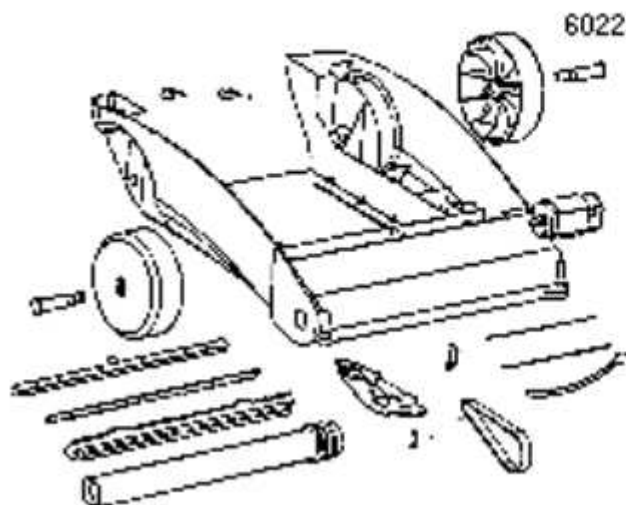

----- Manual continues below -----

15394C UPPER HANDLE ASSY
27776B-288N DISPENSE TRIGGER
53197-3 SCREW
27769-119N UPPER ARM

38941F RESERVOIR ASSY
59092A-7 RESERVOIR TUBING

Ref #	Part	Description	Comments	Qty
1	02191B-119N	REAR HOUSING ASSEMBLY		
2	15394C	UPPER HANDLE ASSEMBLY		
3	27769-119N	ARM - UPPER		
4	27776B-288N	TRIGGER - DISPENSER		
5	27846A-119N	ARM - LOWER		
6	27904B	COVER - HOUSING		
7	36052-3	SWITCH - ROCKER		
8	38752-119N	CORD - SUPPLY		
9	38836-119N	WARP - CORD		
10	38845-119N	SEAL - BOOT		
11	38874-1	CORD - HANDLE		
12	38941F	RESERVOIR ASSY		
13	38945A-305N	ACTUATOR - PLUNGER		
14	39017	DISPENSE VALVE ASSY (3 PO		
15	53197-3	SCREW PACKAGE		
16	53238-27	SCREW PACKAGE		
17	59092A-7	TUBING		
18	59092A-8	TUBING		
19	60207	FILTER PACKAGE		
20	60219	SPRING PKG		

27907D MOTOR SUPPORT & EXHAUST COVER
38853-288N HANDLE RELEASE COVER
27880-1 HANDLE RELEASE
60217 HANDLE SPRING

38865 WATER DUCT ASSY
WATER DUCT
DUCT COVER
SCREWS

60225B BASE ASSY
27843-119N REAR WHEEL
38392 WHEEL AXLE
54709 RETAINING PRONG LOCK