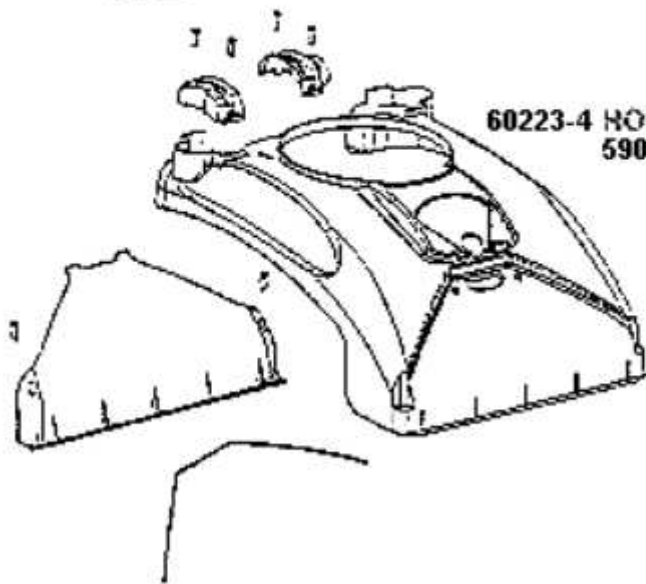

60223-4 HOOD & GRAPHIC ASSY
59025-1 GASKET