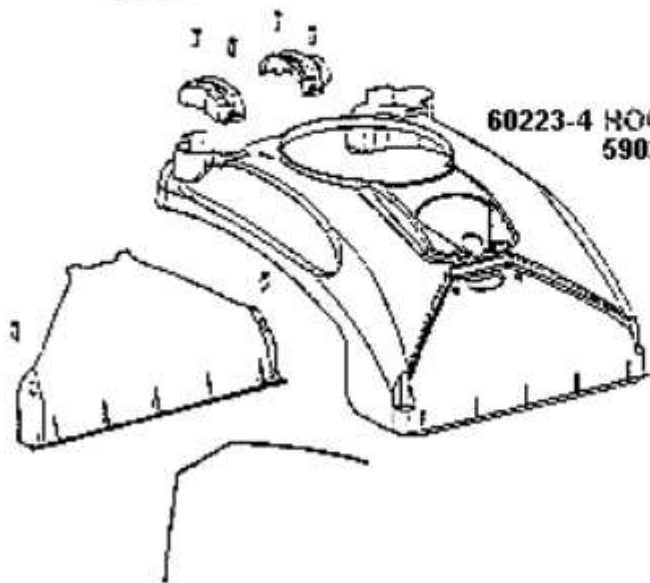

60223-4 HOOD & GRAPHIC ASSY
59025-1 GASKET