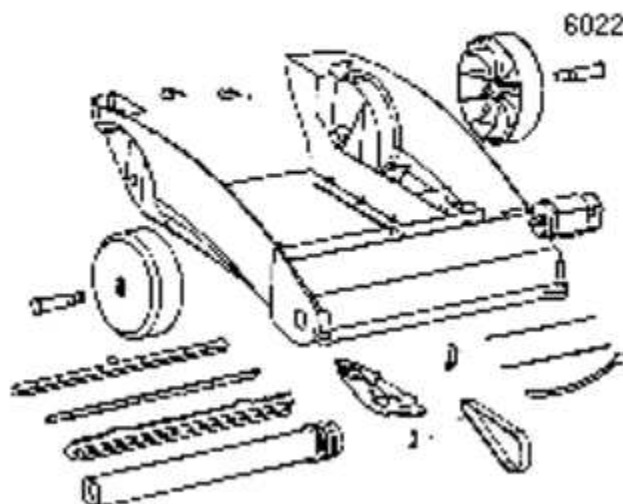

15394C UPPER HANDLE ASSY
27776B-288N DISPENSE TRIGGER
53197-3 SCREW
27769-119N UPPER ARM

38941F RESERVOIR ASSY
59092A-7 RESERVOIR TUBING

Ref #	Part	Description	Comments	Qty
1	02191B-119N	REAR HOUSING ASSEMBLY		
2	15394C	UPPER HANDLE ASSEMBLY		
3	27769-119N	ARM - UPPER		
4	27776B-288N	TRIGGER - DISPENSER		
5	27846A-119N	ARM - LOWER		
6	27904B	COVER - HOUSING		
7	36052-3	SWITCH - ROCKER		
8	38752-119N	CORD - SUPPLY		
9	38836-119N	WARP - CORD		
10	38845-119N	SEAL - BOOT		
11	38874-1	CORD - HANDLE		
12	38941F	RESERVOIR ASSY		
13	38945A-305N	ACTUATOR - PLUNGER		
14	39017	DISPENSE VALVE ASSY (3 PO		
15	53197-3	SCREW PACKAGE		
16	53238-27	SCREW PACKAGE		
17	59092A-7	TUBING		
18	59092A-8	TUBING		
19	60207	FILTER PACKAGE		
20	60219	SPRING PKG		

27907D MOTOR SUPPORT & EXHAUST COVER
38853-288N HANDLE RELEASE COVER
27880-1 HANDLE RELEASE
60217 HANDLE SPRING

38865 WATER DUCT ASSY
WATER DUCT
DUCT COVER
SCREWS

60225B BASE ASSY
27843-119N REAR WHEEL
38392 WHEEL AXLE
54709 RETAINING PRONG LOCK

Ref #	Part	Description	Comments	Qty
1	27843-119N	WHEEL - REAR		
2	27880-1	RELEASE - HANDLE		
3	27907D	MOTOR SUPPORT ASSEMBLY		
4	38392	AXLE		
5	38738A-119N	COVER - BELT		
6	38746B	NOZZLE ASSEMBLY (BASE)		
7	38853-288N	COVER - HANDLE RELEASE		
8	38865	WATER DUCT ASSEMBLY		
9	46713-5	TIE - CABLE		
10	53238-27	SCREW PACKAGE		
11	53238-8	SCREW PACKAGE		
12	54669-3	SCREW PACKAGE		
13	54709	PACKAGE - PRONG LOCK RETA		
14	58739	WIRE & TERMINAL ASSEMBLY		
15	58743	WIRE & TERMINAL ASSEMBLY		
16	59323	WIRE & TERMINAL ASSY		
17	60129	BELT PACKAGE		
18	60192-1	WIRE SPLICE 5		
19	60203	DISTURBULATOR ASSY - CRTN		
20	60217	SPRING PKG 5		
21	60218	MOTOR & GASKET - PKG		
22	60623	MOTOR & PULLEY ASSY - CRT		