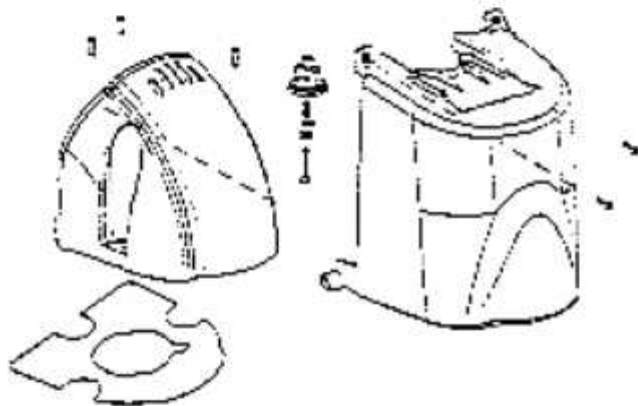

60622 DISPENSING TANK ASSY
TANK LATCH
TANK HANDLE
PLUNGER HOUSING
PLUNGER SPRING
WASHER
SEAL
PLUNGER
TANK
38735-119H TANK CAP

60223-4 HOOD & GRAPHIC ASSY
59025-1 GASKET