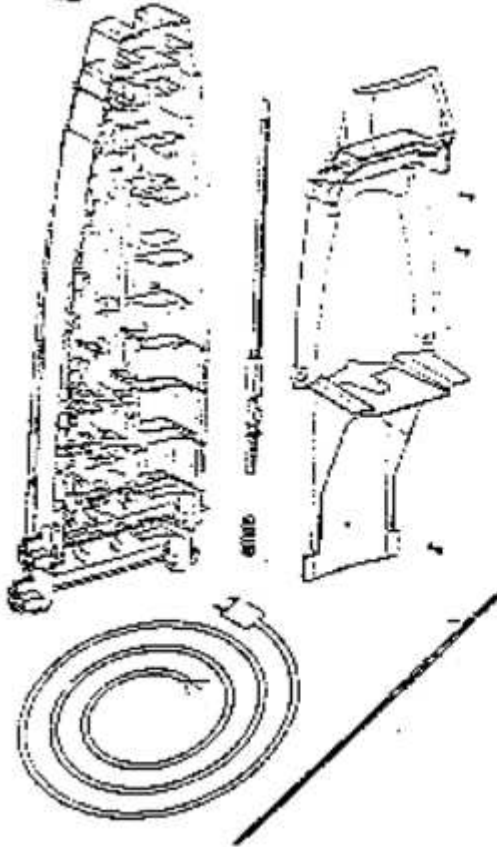

This Owner's Manual is provided and hosted by [Appliance Factory Parts](#).

Eureka 2442A Owner's Manual

[Shop genuine replacement parts for Eureka 2442A](#)

[Find Your Eureka Vacuum Cleaner Parts - Select From 853 Models](#)

----- Manual continues below -----

15394C UPPER HANDLE ASSY
27776B-288N DISPENSE TRIGGER
53197-3 SCREW
27769-119N UPPER ARM

38941F RESERVOIR ASSY
59092A-7 RESERVOIR TUBING

Ref #	Part	Description	Comments	Qty
1	02191B-119N	REAR HOUSING ASSEMBLY		
2	15394C	UPPER HANDLE ASSEMBLY		
3	27769-119N	ARM - UPPER		
4	27776B-288N	TRIGGER - DISPENSER		
5	27846A-119N	ARM - LOWER		
6	27904B	COVER - HOUSING		
7	36052-3	SWITCH - ROCKER		
8	38752-119N	CORD - SUPPLY		
9	38836-119N	WARP - CORD		
10	38845-119N	SEAL - BOOT		
11	38874-1	CORD - HANDLE		
12	38941F	RESERVOIR ASSY		
13	38945A-305N	ACTUATOR - PLUNGER		
14	39017	DISPENSE VALVE ASSY (3 PO		
15	53197-3	SCREW PACKAGE		
16	53238-27	SCREW PACKAGE		
17	59092A-7	TUBING		
18	59092A-8	TUBING		
19	60207	FILTER PACKAGE		
20	60219	SPRING PKG		

Ref #	Part	Description	Comments	Qty
1	27843-119N	WHEEL - REAR		
2	27880-1	RELEASE - HANDLE		
3	27907D	MOTOR SUPPORT ASSEMBLY		
4	38392	AXLE		
5	38738A-119N	COVER - BELT		
6	38746B	NOZZLE ASSEMBLY (BASE)		
7	38853-288N	COVER - HANDLE RELEASE		
8	38865	WATER DUCT ASSEMBLY		
9	46713-5	TIE - CABLE		
10	53238-27	SCREW PACKAGE		
11	53238-8	SCREW PACKAGE		
12	54669-3	SCREW PACKAGE		
13	54709	PACKAGE - PRONG LOCK RETA		
14	58739	WIRE & TERMINAL ASSEMBLY		
15	58743	WIRE & TERMINAL ASSEMBLY		
16	59323	WIRE & TERMINAL ASSY		
17	60129	BELT PACKAGE		
18	60192-1	WIRE SPLICE 5		
19	60203	DISTURBULATOR ASSY - CRTN		
20	60217	SPRING PKG 5		
21	60218	MOTOR & GASKET - PKG		
22	60623	MOTOR & PULLEY ASSY - CRT		