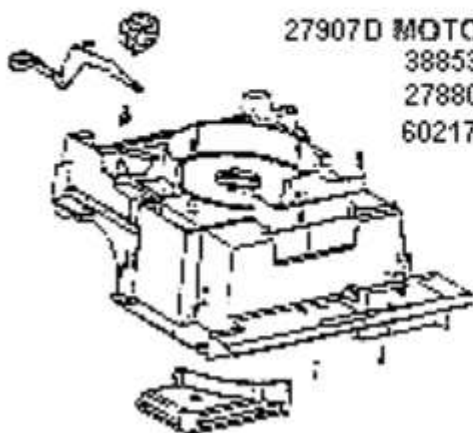

27907D MOTOR SUPPORT & EXHAUST COVER
38853-288N HANDLE RELEASE COVER
27880-1 HANDLE RELEASE
60217 HANDLE SPRING

38865 WATER DUCT ASSY
WATER DUCT
DUCT COVER
SCREWS