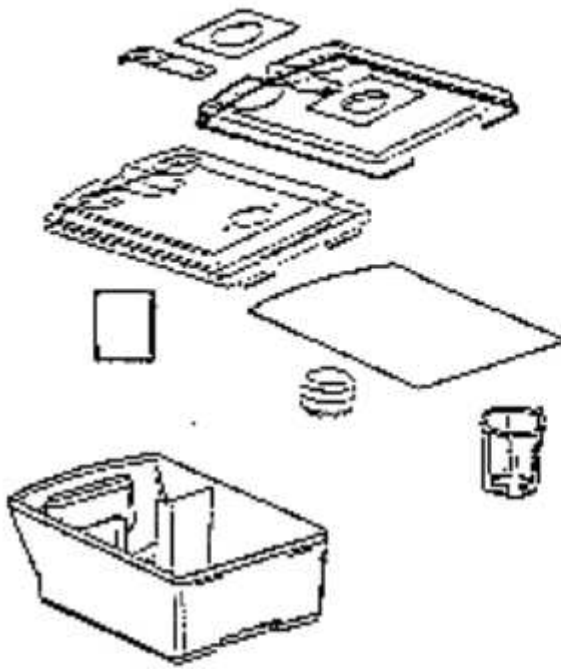

- 60205 RECOVERY TANK ASSY
- GASKET
- TANK LOCK
- TANK LID
- LID PLATE
- GASKET
- 38743-119N OVERFLOW FLOAT
- 27866A-119N FLOAT BASKET
- 60207 FILTER
- 15309-324N RECOVERY TANK

**Hardware
Pkg.**

58770B OWNERS GUIDE

Shampoo

Ref #	Part	Description	Comments	Qty
1	15309-324N	RECOVERY TANK ASSY - PKGD		
2	27866A-119N	BASKET - FLOAT		
3	38743-119N	RECOVERY TANK ASSY - PKGD		
4	59052	HARDWARE PACKAGE		
5	60170	EXTRACTOR SHAMPOO PACKAGE		
6	60205	RECOVERY TANK ASSY - PKGD		
7	60207	FILTER PACKAGE