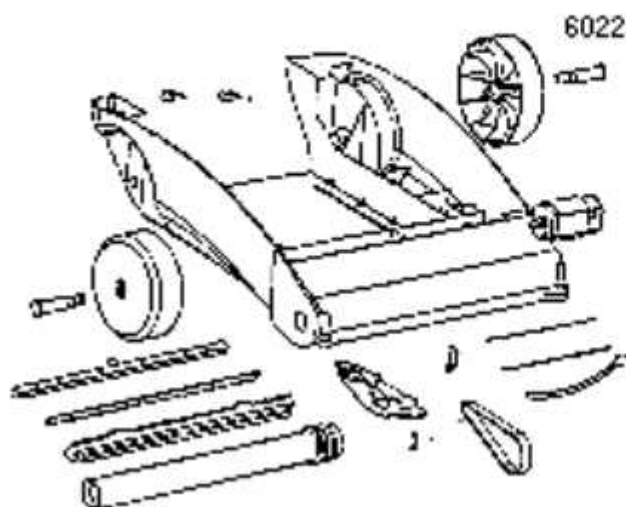

----- Manual continues below -----

15394C UPPER HANDLE ASSY
27776B-288N DISPENSE TRIGGER
53197-3 SCREW
27769-119N UPPER ARM

38941F RESERVOIR ASSY
59092A-7 RESERVOIR TUBING

Ref #	Part	Description	Comments	Qty
1	02191B-119N	REAR HOUSING ASSEMBLY		
2	15394C	UPPER HANDLE ASSEMBLY		
3	27769-119N	ARM - UPPER		
4	27776B-288N	TRIGGER - DISPENSER		
5	27846A-119N	ARM - LOWER		
6	27904B	COVER - HOUSING		
7	36052-3	SWITCH - ROCKER		
8	38752-119N	CORD - SUPPLY		
9	38836-119N	WARP - CORD		
10	38845-119N	SEAL - BOOT		
11	38874-1	CORD - HANDLE		
12	38941F	RESERVOIR ASSY		
13	38945A-305N	ACTUATOR - PLUNGER		
14	39017	DISPENSE VALVE ASSY (3 PO		
15	53197-3	SCREW PACKAGE		
16	53238-27	SCREW PACKAGE		
17	59092A-7	TUBING		
18	59092A-8	TUBING		
19	60207	FILTER PACKAGE		
20	60219	SPRING PKG		

27907D MOTOR SUPPORT & EXHAUST COVER
38853-288N HANDLE RELEASE COVER
27880-1 HANDLE RELEASE
60217 HANDLE SPRING

38865 WATER DUCT ASSY
WATER DUCT
DUCT COVER
SCREWS

60225B BASE ASSY
27843-119N REAR WHEEL
38392 WHEEL AXLE
54709 RETAINING PRONG LOCK