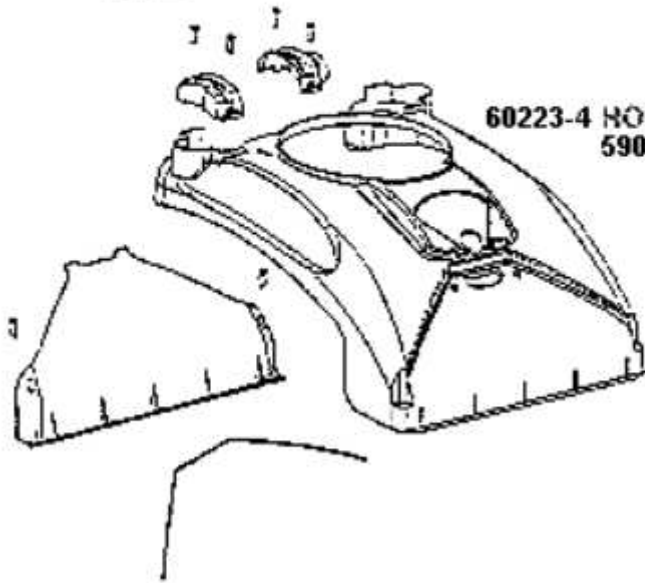

60223-4 HOOD & GRAPHIC ASSY
59025-1 GASKET