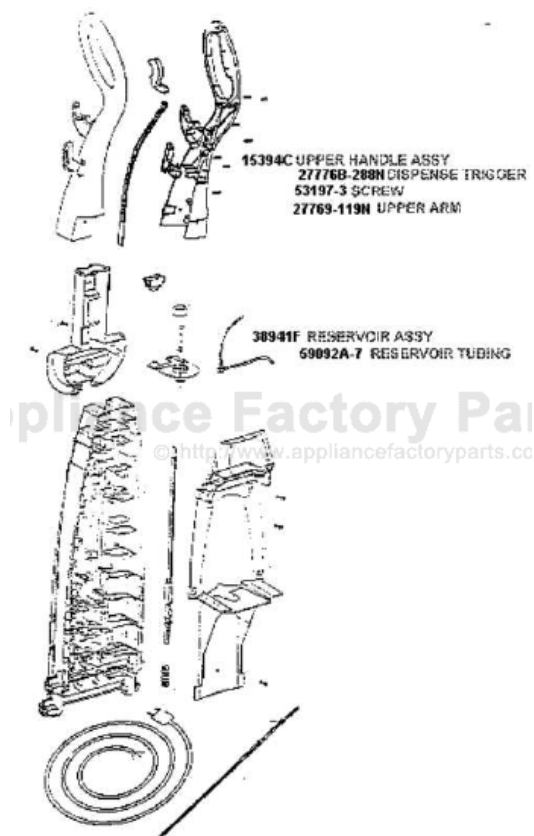

This Owner's Manual is provided and hosted by [Appliance Factory Parts](http://www.appliancefactoryparts.com).

Eureka 2442B Owner's Manual

[Shop genuine replacement parts for Eureka 2442B](#)

[Find Your Eureka Vacuum Cleaner Parts - Select From 853 Models](#)

----- Manual continues below -----

15394C UPPER HANDLE ASSY
27776B-288N DISPENSE TRIGGER
53197-3 SCREW
27769-119N UPPER ARM

38941F RESERVOIR ASSY
59092A-7 RESERVOIR TUBING

Ref #	Part	Description	Comments	Qty
1	02191B-119N	REAR HOUSING ASSEMBLY		
2	15394C	UPPER HANDLE ASSEMBLY		
3	27769-119N	ARM - UPPER		
4	27776B-288N	TRIGGER - DISPENSER		
5	27846A-119N	ARM - LOWER		
6	27904B	COVER - HOUSING		
7	36052-3	SWITCH - ROCKER		
8	38752-119N	CORD - SUPPLY		
9	38836-119N	WARP - CORD		
10	38845-119N	SEAL - BOOT		
11	38874-1	CORD - HANDLE		
12	38941F	RESERVOIR ASSY		
13	38945A-305N	ACTUATOR - PLUNGER		
14	39017	DISPENSE VALVE ASSY (3 PO		
15	53197-3	SCREW PACKAGE		
16	53238-27	SCREW PACKAGE		
17	59092A-7	TUBING		
18	59092A-8	TUBING		
19	60207	FILTER PACKAGE		
20	60219	SPRING PKG		

27907D MOTOR SUPPORT & EXHAUST COVER
38853-288N HANDLE RELEASE COVER
27880-1 HANDLE RELEASE
60217 HANDLE SPRING

38865 WATER DUCT ASSY
WATER DUCT
DUCT COVER
SCREWS

60225B BASE ASSY
27843-119N REAR WHEEL
38392 WHEEL AXLE
54709 RETAINING PRONG LOCK

Ref #	Part	Description	Comments	Qty
1	27843-119N	WHEEL - REAR		
2	27880-1	RELEASE - HANDLE		
3	27907D	MOTOR SUPPORT ASSEMBLY		
4	38392	AXLE		
5	38738A-119N	COVER - BELT		
6	38746B	NOZZLE ASSEMBLY (BASE)		
7	38853-288N	COVER - HANDLE RELEASE		
8	38865	WATER DUCT ASSEMBLY		
9	46713-5	TIE - CABLE		
10	53238-27	SCREW PACKAGE		
11	53238-8	SCREW PACKAGE		
12	54669-3	SCREW PACKAGE		
13	54709	PACKAGE - PRONG LOCK RETA		
14	58739	WIRE & TERMINAL ASSEMBLY		
15	58743	WIRE & TERMINAL ASSEMBLY		
16	59323	WIRE & TERMINAL ASSY		
17	60129	BELT PACKAGE		
18	60192-1	WIRE SPLICE 5		
19	60203	DISTURBULATOR ASSY - CRTN		
20	60217	SPRING PKG 5		
21	60218	MOTOR & GASKET - PKG		
22	60623	MOTOR & PULLEY ASSY - CRT		