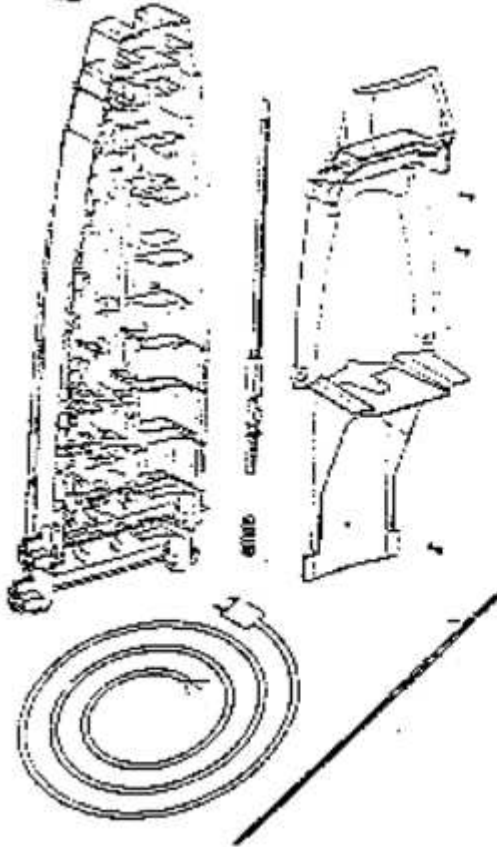

This Owner's Manual is provided and hosted by [Appliance Factory Parts](http://www.appliancefactoryparts.com).

Eureka 2442B Owner's Manual

[Shop genuine replacement parts for Eureka 2442B](#)

[Find Your Eureka Vacuum Cleaner Parts - Select From 853 Models](#)

----- Manual continues below -----

15394C UPPER HANDLE ASSY
27776B-288N DISPENSE TRIGGER
53197-3 SCREW
27769-119N UPPER ARM

38941F RESERVOIR ASSY
59092A-7 RESERVOIR TUBING

Ref #	Part	Description	Comments	Qty
1	02191B-119N	REAR HOUSING ASSEMBLY		
2	15394C	UPPER HANDLE ASSEMBLY		
3	27769-119N	ARM - UPPER		
4	27776B-288N	TRIGGER - DISPENSER		
5	27846A-119N	ARM - LOWER		
6	27904B	COVER - HOUSING		
7	36052-3	SWITCH - ROCKER		
8	38752-119N	CORD - SUPPLY		
9	38836-119N	WARP - CORD		
10	38845-119N	SEAL - BOOT		
11	38874-1	CORD - HANDLE		
12	38941F	RESERVOIR ASSY		
13	38945A-305N	ACTUATOR - PLUNGER		
14	39017	DISPENSE VALVE ASSY (3 PO		
15	53197-3	SCREW PACKAGE		
16	53238-27	SCREW PACKAGE		
17	59092A-7	TUBING		
18	59092A-8	TUBING		
19	60207	FILTER PACKAGE		
20	60219	SPRING PKG		

Ref #	Part	Description	Comments	Qty
1	27843-119N	WHEEL - REAR		
2	27880-1	RELEASE - HANDLE		
3	27907D	MOTOR SUPPORT ASSEMBLY		
4	38392	AXLE		
5	38738A-119N	COVER - BELT		
6	38746B	NOZZLE ASSEMBLY (BASE)		
7	38853-288N	COVER - HANDLE RELEASE		
8	38865	WATER DUCT ASSEMBLY		
9	46713-5	TIE - CABLE		
10	53238-27	SCREW PACKAGE		
11	53238-8	SCREW PACKAGE		
12	54669-3	SCREW PACKAGE		
13	54709	PACKAGE - PRONG LOCK RETA		
14	58739	WIRE & TERMINAL ASSEMBLY		
15	58743	WIRE & TERMINAL ASSEMBLY		
16	59323	WIRE & TERMINAL ASSY		
17	60129	BELT PACKAGE		
18	60192-1	WIRE SPLICE 5		
19	60203	DISTURBULATOR ASSY - CRTN		
20	60217	SPRING PKG 5		
21	60218	MOTOR & GASKET - PKG		
22	60623	MOTOR & PULLEY ASSY - CRT		