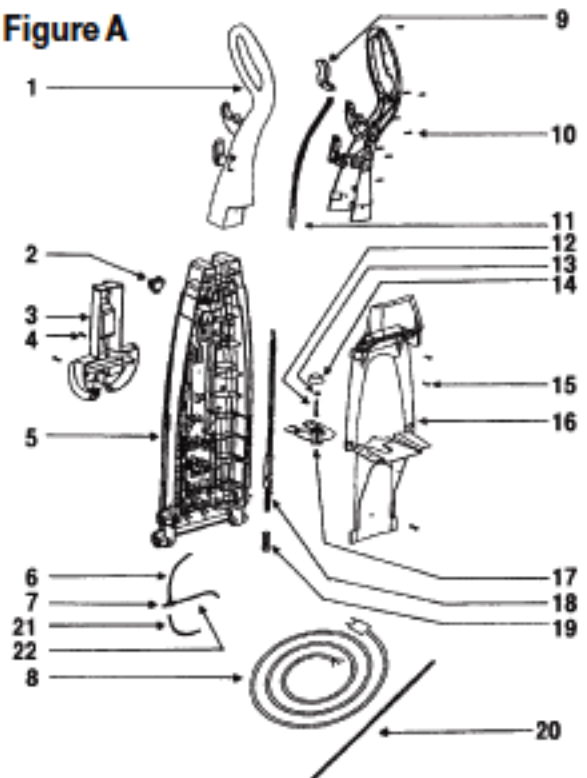

EUREKA Original & Replacement

DREAM MACHINE EXTRACTOR Model 2450A Shown

Figure A