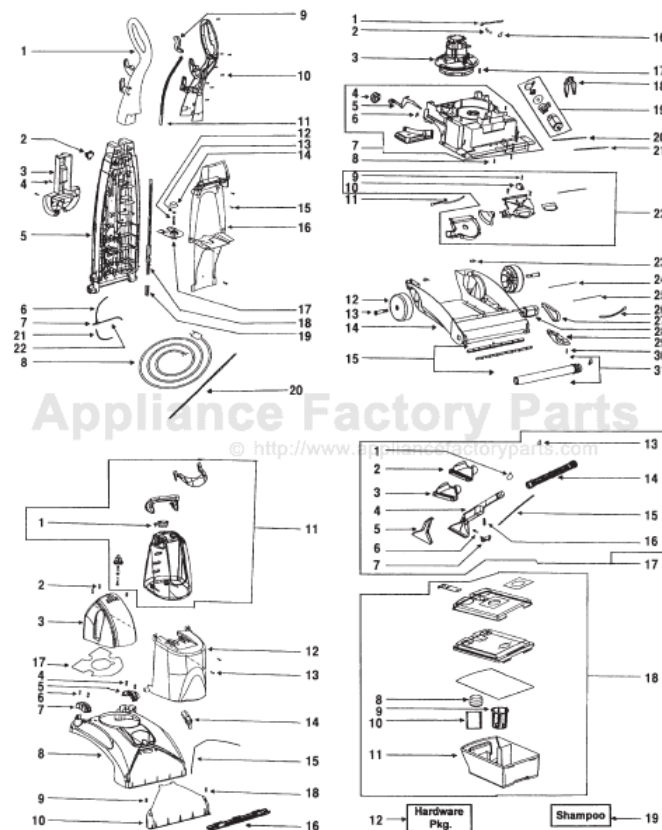

Eureka 2450A Owner's Manual

[Shop genuine replacement parts for Eureka 2450A](#)

[Find Your Eureka Vacuum Cleaner Parts - Select From 855 Models](#)

----- Manual continues below part list -----