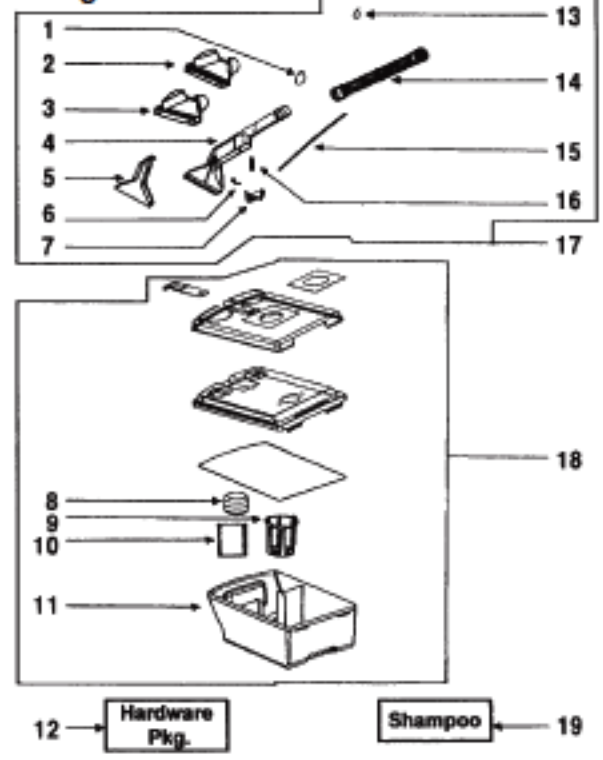

EUREKA Original & Replacement

DREAM MACHINE EXTRACTOR Model 2450A Shown

Figure D