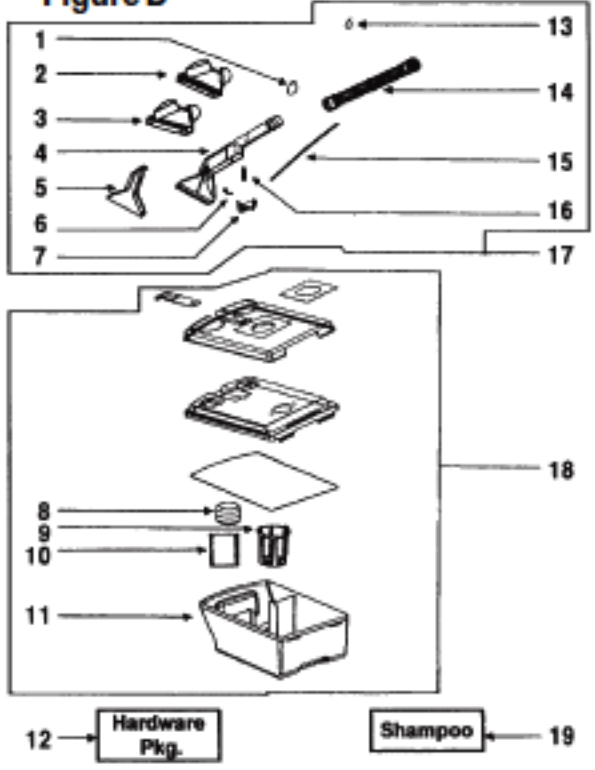

[210395](#)

BELT, FOR ROYAL GENUINE

EUREKA Original & Replacement

DREAM MACHINE EXTRACTOR Model 2450A Shown

Figure A

Figure C

Figure B

Figure D

Original & Replacement **EUREKA**

DREAM MACHINE EXTRACTOR Model 2450A Shown

Figure A

KEY	PART NO.	DESCRIPTION
1	E-15322	Upper Handle Assembly
2	E-36052-3	Rocker Switch
3	E-15317-254N	Hose Caddy
4	E-53238-27	Screw
5	E-02191A-254N	Rear Housing
6	E-59051-1	Reservoir Tubing
7	E-38928	Coupling Tee
8	E-38752-119N	Supply Cord
9	N/A	Dispense Trigger (Order E-15322)
10	E-53197-1	Screw
11	E-27769-119N	Upper Arm
12	E-38945B305N	Actuator Plunger
13	E-60207	Filter (Package of 1 Reservoir Filter and 1 Basket Filter & 1 Uph. Nozzle Filter)
14	E-38845-119N	Boot Seal
15	E-53238-27	Screw
16	E-27903	Housing Cover
17	E-38941F	Reservoir Assembly
18	E-27846-119N	Lower Arm
19	E-60219	Arm Spring
20	E-38874-119N	Rear Housing Cord
21	E-59090-1	Tubing To Water Pump (16" Long)
22	E-59092-1	Tubing To Floor Nozzle (30" Long)
	E-39017	Dispensing Valve (Not Illustrated)

Figure D

1	E-59095	Hose Clamp
2	E-60201	Upholstery Sponge Tool
3	E-60200	Upholstery Brush Tool
4	E-27765-254N	Attachment Handle
5	E-27767-324N	Attachment Nozzle
6	E-38745-254N	Nozzle Spray
7	E-38730A-254N	Pinch Trigger
8	E-38937-119N	Overflow Float
9	E-27866-119N	Float Basket
10	E-60207	Filter (Package of 1 Reservoir Filter and 1 Basket Filter & 1 Uph. Nozzle Filter)
11	E-15309-324N	Recovery Tank
12	E-59052	Hardware Package
13	E-46713-5	Wire Tie
14	N/A	Attachment Hose (Order E-15321B)
15	N/A	Tubing Included with E-15321B Only
16	E-60222	Trigger Spring
17	E-15321B	Upholstery Hose Assembly Complete
18	E-60205	Recovery Tank Assembly (Includes Gasket, Tank Lock, Tank Lid, Lid Plate, Gasket)
19	E-60170	Shampoo 64 oz. 4/Case
	E-58770A	Owners Guide