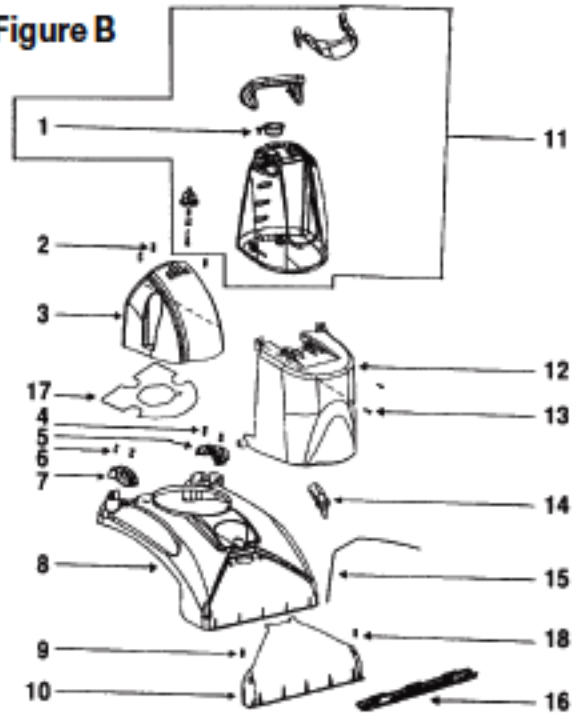

[210395](#)

BELT, FOR ROYAL GENUINE

EUREKA Original & Replacement

DREAM MACHINE EXTRACTOR Model 2450A Shown

Figure A

Figure C

Figure B

Figure D

Original & Replacement **EUREKA**

DREAM MACHINE EXTRACTOR Model 2450A Shown

Figure A

KEY	PART NO.	DESCRIPTION
1	E-15322	Upper Handle Assembly
2	E-36052-3	Rocker Switch
3	E-15317-254N	Hose Caddy
4	E-53238-27	Screw
5	E-02191A-254N	Rear Housing
6	E-59051-1	Reservoir Tubing
7	E-38928	Coupling Tee
8	E-38752-119N	Supply Cord
9	N/A	Dispense Trigger (Order E-15322)
10	E-53197-1	Screw
11	E-27769-119N	Upper Arm
12	E-38945B305N	Actuator Plunger
13	E-60207	Filter (Package of 1 Reservoir Filter and 1 Basket Filter & 1 Uph. Nozzle Filter)
14	E-38845-119N	Boot Seal
15	E-53238-27	Screw
16	E-27903	Housing Cover
17	E-38941F	Reservoir Assembly
18	E-27846-119N	Lower Arm
19	E-60219	Arm Spring
20	E-38874-119N	Rear Housing Cord
21	E-59090-1	Tubing To Water Pump (16" Long)
22	E-59092-1	Tubing To Floor Nozzle (30" Long)
	E-39017	Dispensing Valve (Not Illustrated)

Figure B

1	E-38735-119N	Tank Cap
2	E-53238-27	Screw
3	E-15316-254N	Motor Cover
4	E-53238-27	Screw
5	E-38737-254N	Axle Cover (L.H.)
6	E-53238-27	Screw
7	E-38756-254N	Axle Cover (R.H.)
8	E-60223-1	Hood & Graphics Assembly
9	E-60224	Hood Screw
10	E-60204	Suction Cover & Graphics
11	E-60622	Dispensing Tank Only
11	E-60206	Dispensing Tank Ass'y (Also Includes Key Numbers 12, 13, 14, 16, 17 In Figure A)
12	E-60226-1	Shroud & Graphics Assembly
13	E-53238-27	Screw
14	E-38741-247N	Rotor Knob
15	E-59025-1	Gasket
16	E-60202	Bare Floor Attachment
17	E-27981	Air Separator
18	E-60227	Suction Cover Screws