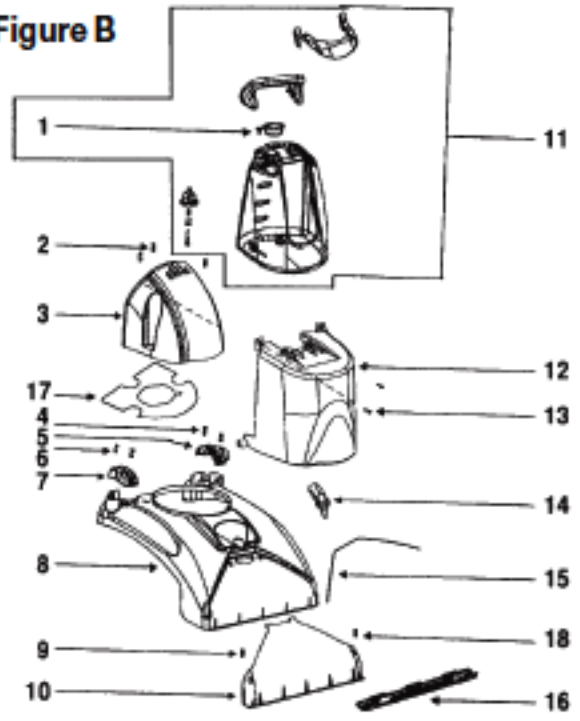

EUREKA Original & Replacement

DREAM MACHINE EXTRACTOR Model 2450A Shown

Figure B