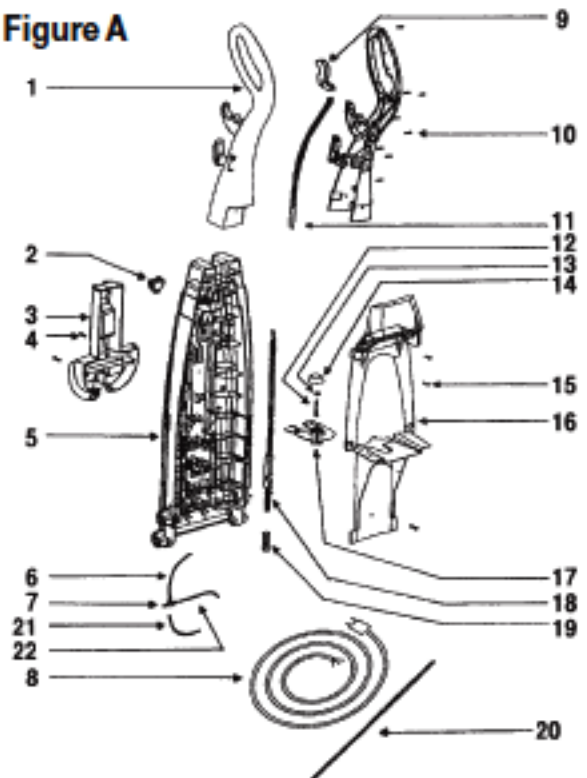

[210395](#)

BELT, FOR ROYAL GENUINE

EUREKA Original & Replacement

DREAM MACHINE EXTRACTOR Model 2450A Shown

Figure A

Figure C

Figure B

Figure D

Original & Replacement **EUREKA**

DREAM MACHINE EXTRACTOR Model 2450A Shown

Figure A

KEY	PART NO.	DESCRIPTION
1	E-15322	Upper Handle Assembly
2	E-36052-3	Rocker Switch
3	E-15317-254N	Hose Caddy
4	E-53238-27	Screw
5	E-02191A-254N	Rear Housing
6	E-59051-1	Reservoir Tubing
7	E-38928	Coupling Tee
8	E-38752-119N	Supply Cord
9	N/A	Dispense Trigger (Order E-15322)
10	E-53197-1	Screw
11	E-27769-119N	Upper Arm
12	E-38945B305N	Actuator Plunger
13	E-60207	Filter (Package of 1 Reservoir Filter and 1 Basket Filter & 1 Uph. Nozzle Filter)
14	E-38845-119N	Boot Seal
15	E-53238-27	Screw
16	E-27903	Housing Cover
17	E-38941F	Reservoir Assembly
18	E-27846-119N	Lower Arm
19	E-60219	Arm Spring
20	E-38874-119N	Rear Housing Cord
21	E-59090-1	Tubing To Water Pump (16" Long)
22	E-59092-1	Tubing To Floor Nozzle (30" Long)
	E-39017	Dispensing Valve (Not Illustrated)