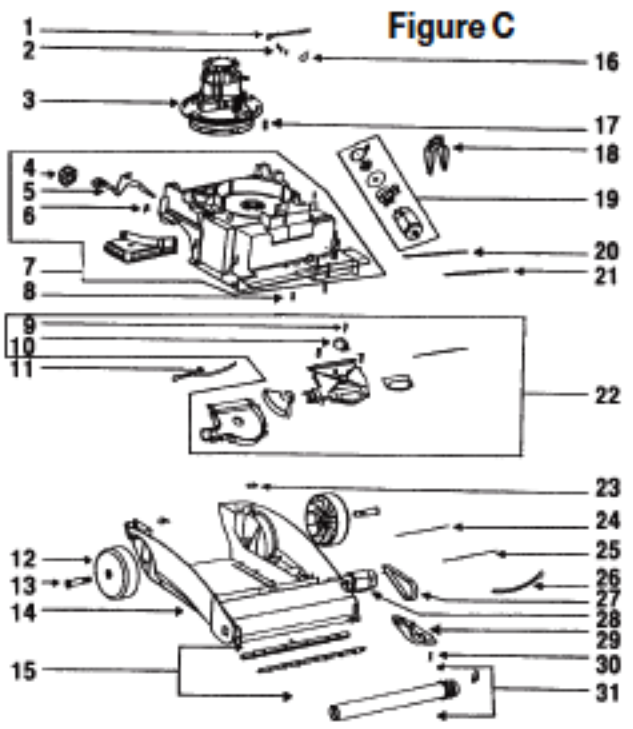

[210395](#)

BELT, FOR ROYAL GENUINE

EUREKA Original & Replacement

DREAM MACHINE EXTRACTOR Model 2450A Shown

Figure A

Figure C

Figure B

Figure D

Original & Replacement **EUREKA**

DREAM MACHINE EXTRACTOR Model 2450A Shown

Figure A

KEY	PART NO.	DESCRIPTION
1	E-15322	Upper Handle Assembly
2	E-36052-3	Rocker Switch
3	E-15317-254N	Hose Caddy
4	E-53238-27	Screw
5	E-02191A-254N	Rear Housing
6	E-59051-1	Reservoir Tubing
7	E-38928	Coupling Tee
8	E-38752-119N	Supply Cord
9	N/A	Dispense Trigger (Order E-15322)
10	E-53197-1	Screw
11	E-27769-119N	Upper Arm
12	E-38945B305N	Actuator Plunger
13	E-60207	Filter (Package of 1 Reservoir Filter and 1 Basket Filter & 1 Uph. Nozzle Filter)
14	E-38845-119N	Boot Seal
15	E-53238-27	Screw
16	E-27903	Housing Cover
17	E-38941F	Reservoir Assembly
18	E-27846-119N	Lower Arm
19	E-60219	Arm Spring
20	E-38874-119N	Rear Housing Cord
21	E-59090-1	Tubing To Water Pump (16" Long)
22	E-59092-1	Tubing To Floor Nozzle (30" Long)
	E-39017	Dispensing Valve (Not Illustrated)

Figure B

1	E-38735-119N	Tank Cap
2	E-53238-27	Screw
3	E-15316-254N	Motor Cover
4	E-53238-27	Screw
5	E-38737-254N	Axle Cover (L.H.)
6	E-53238-27	Screw
7	E-38756-254N	Axle Cover (R.H.)
8	E-60223-1	Hood & Graphics Assembly
9	E-60224	Hood Screw
10	E-60204	Suction Cover & Graphics
11	E-60622	Dispensing Tank Only
11	E-60206	Dispensing Tank Ass'y (Also Includes Key Numbers 12, 13, 14, 16, 17 In Figure A)
12	E-60226-1	Shroud & Graphics Assembly
13	E-53238-27	Screw
14	E-38741-247N	Rotor Knob
15	E-59025-1	Gasket
16	E-60202	Bare Floor Attachment
17	E-27981	Air Separator
18	E-60227	Suction Cover Screws