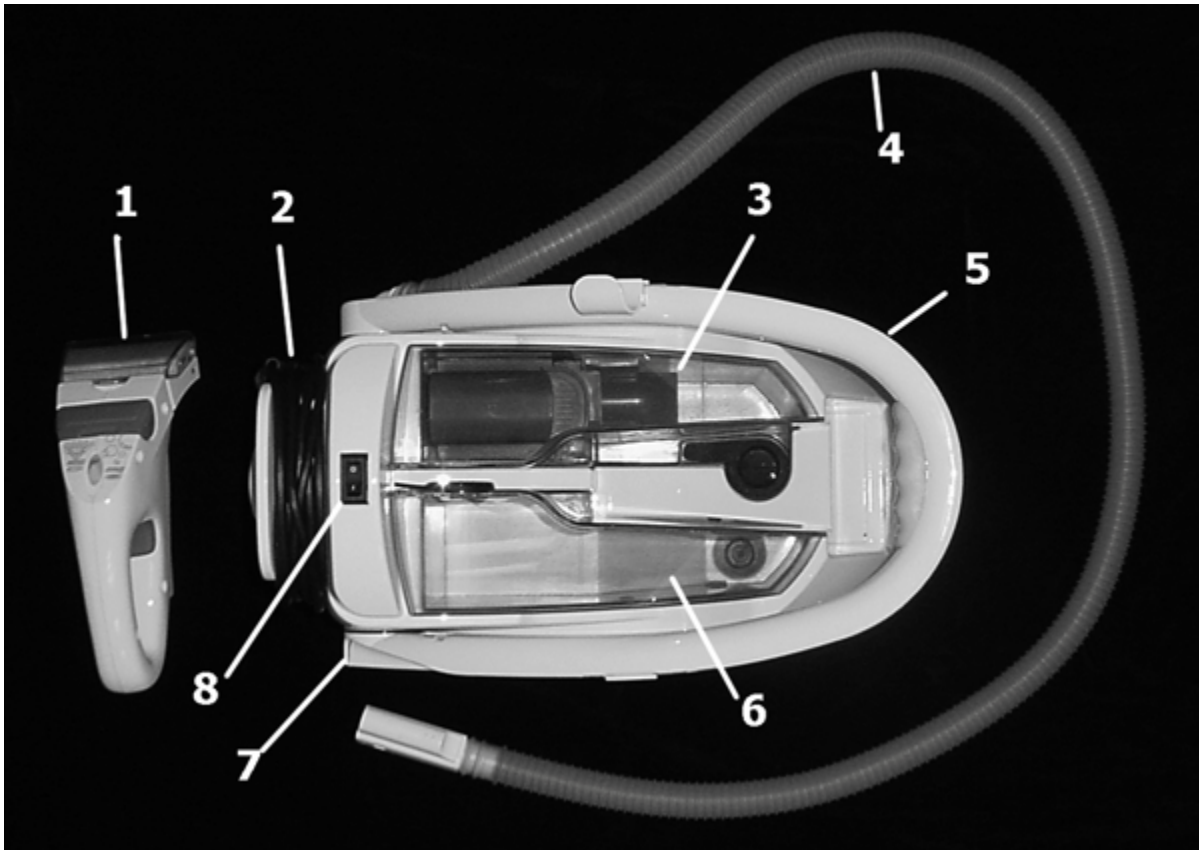

Cleaner - 2553A/AE/AX

Cleaner - 2553A/AE/AX

Ref #	Part	Description	Comments	Qty
1	E-62989	NOZZLE ASSEMBLY - PACKAGE		
2	E-62448	POWER CORD ASSEMBLY		
3	E-62988	RECOVERY TANK ASSY - PACK		
4	E-62451	HOSE ASSEMBLY		
5	E-62444	HANDLE ASSEMBLY		
6	E-62987	WATER TANK ASSY - PACKAGE		
7	E-62447	BOTTOM COVER		
8	E-62445	SWITCH ASSEMBLY		