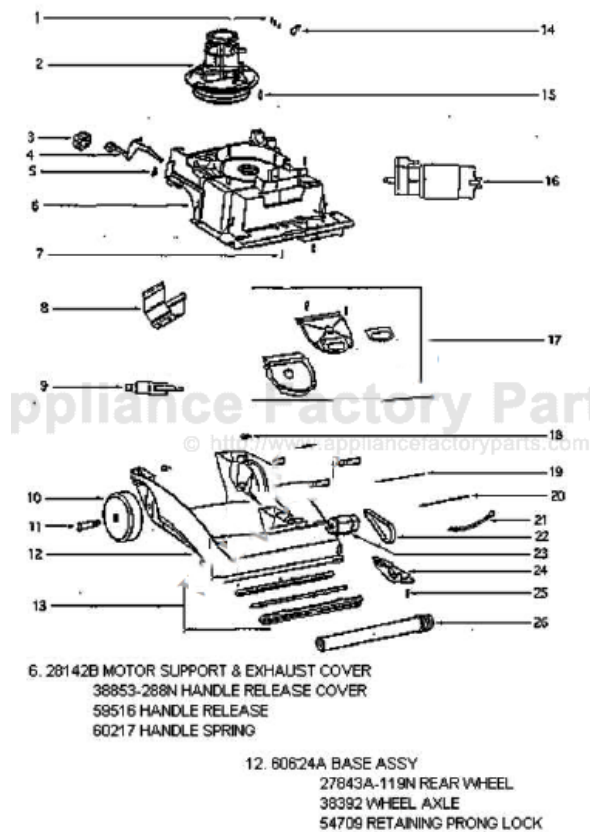

Eureka 2565A Owner's Manual

[Shop genuine replacement parts for Eureka 2565A](#)

[Find Your Eureka Vacuum Cleaner Parts - Select From 855 Models](#)

----- Manual continues below part list -----