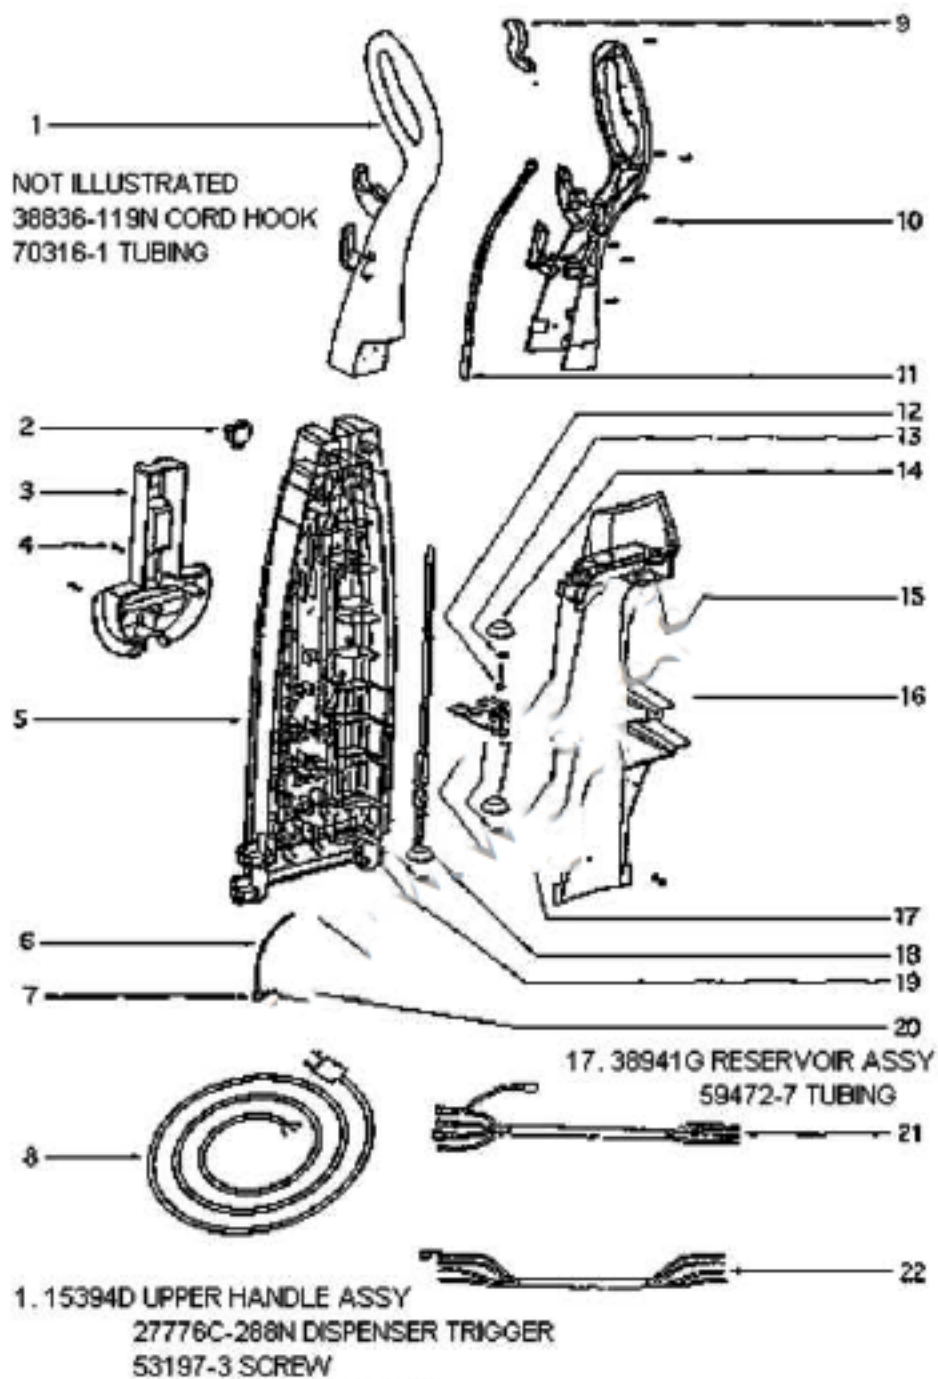

Ref #	Part	Description	Comments	Qty
1	02191C-119N	REAR HOUSING ASSEMBLY		
2	15394D	UPPER HANDLE ASSEMBLY		
3	27769-119N	ARM - UPPER		
4	27776C-288N	TRIGGER - DISPENSER		
5	27846B-119N	ARM - LOWER		
6	28431-1	HOUSING COVER & GRAPHICS		
7	36062-3	SWITCH - ROCKER		
8	38752-119N	CORD - SUPPLY		
9	38836-119N	WARP - CORD		
10	38845-119N	SEAL - BOOT		
11	38941G	RESERVOIR ASSY		
12	38945B-305N	ACTUATOR - PLUNGER		
13	53197-3	SCREW PACKAGE		
14	53238-27	SCREW PACKAGE		
15	59472-6	TUBING		
16	60207	FILTER PACKAGE		
17	60219	SPRING PKG		
18	70316-1	TUBING