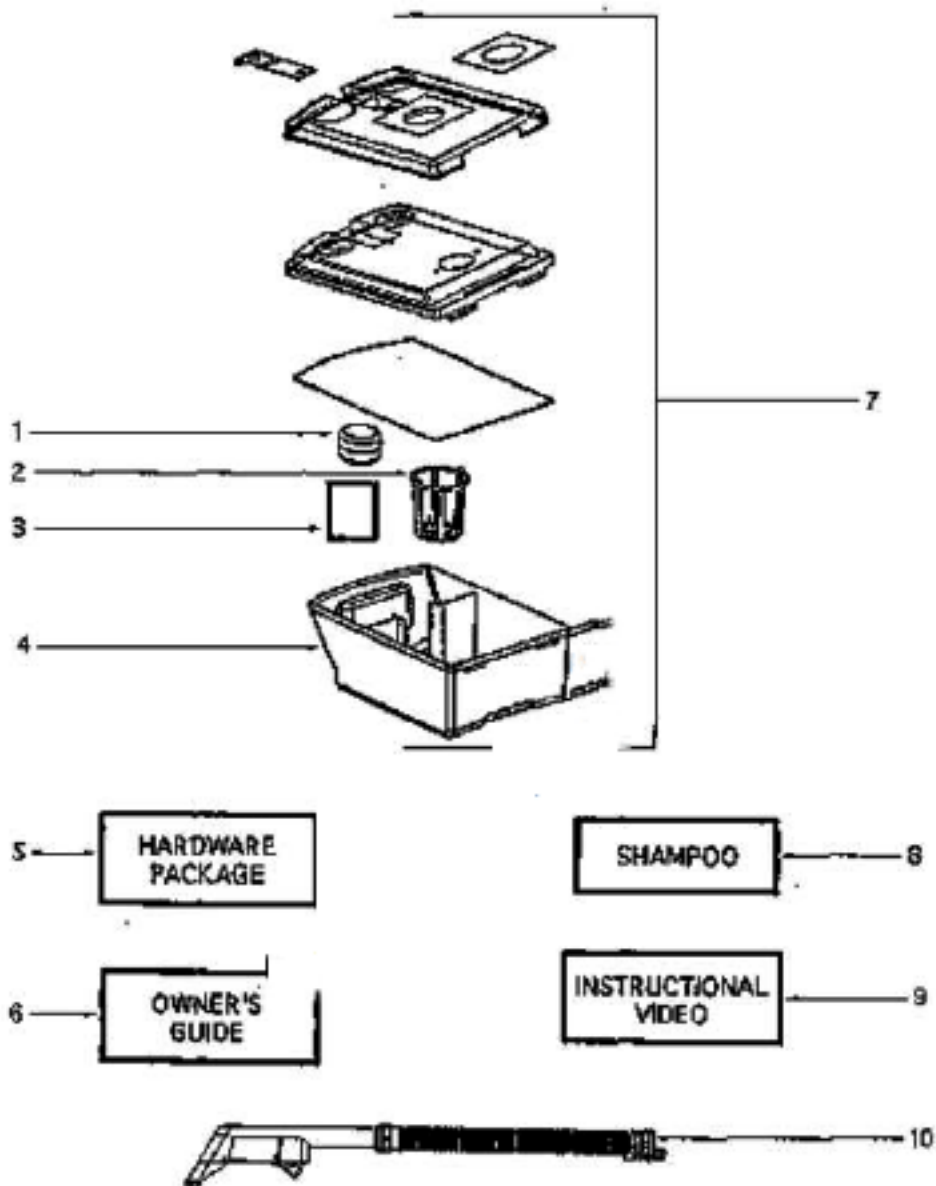

7. 60205 RECOVERY TANK ASSY
  38743-119N OVERFLOW FLOAT
  27866A-119N FLOAT BASKET
  60207 FILTER PKG
  15309A-324N RECOVERY TANK

Ref #	Part	Description	Comments	Qty
1	15309A-324N	RECOVERY TANK ASSY - PKGD		
2	27866A-119N	BASKET - FLOAT		
3	38743-119N	RECOVERY TANK ASSY - PKGD		
4	59052	HARDWARE PACKAGE		
5	60170	EXTRACTOR SHAMPOO PACKAGE		
6	60205	RECOVERY TANK ASSY - PKGD		
7	60207	FILTER PACKAGE		
8	70326	Owner's Guide		
9	70351	Instructional Video