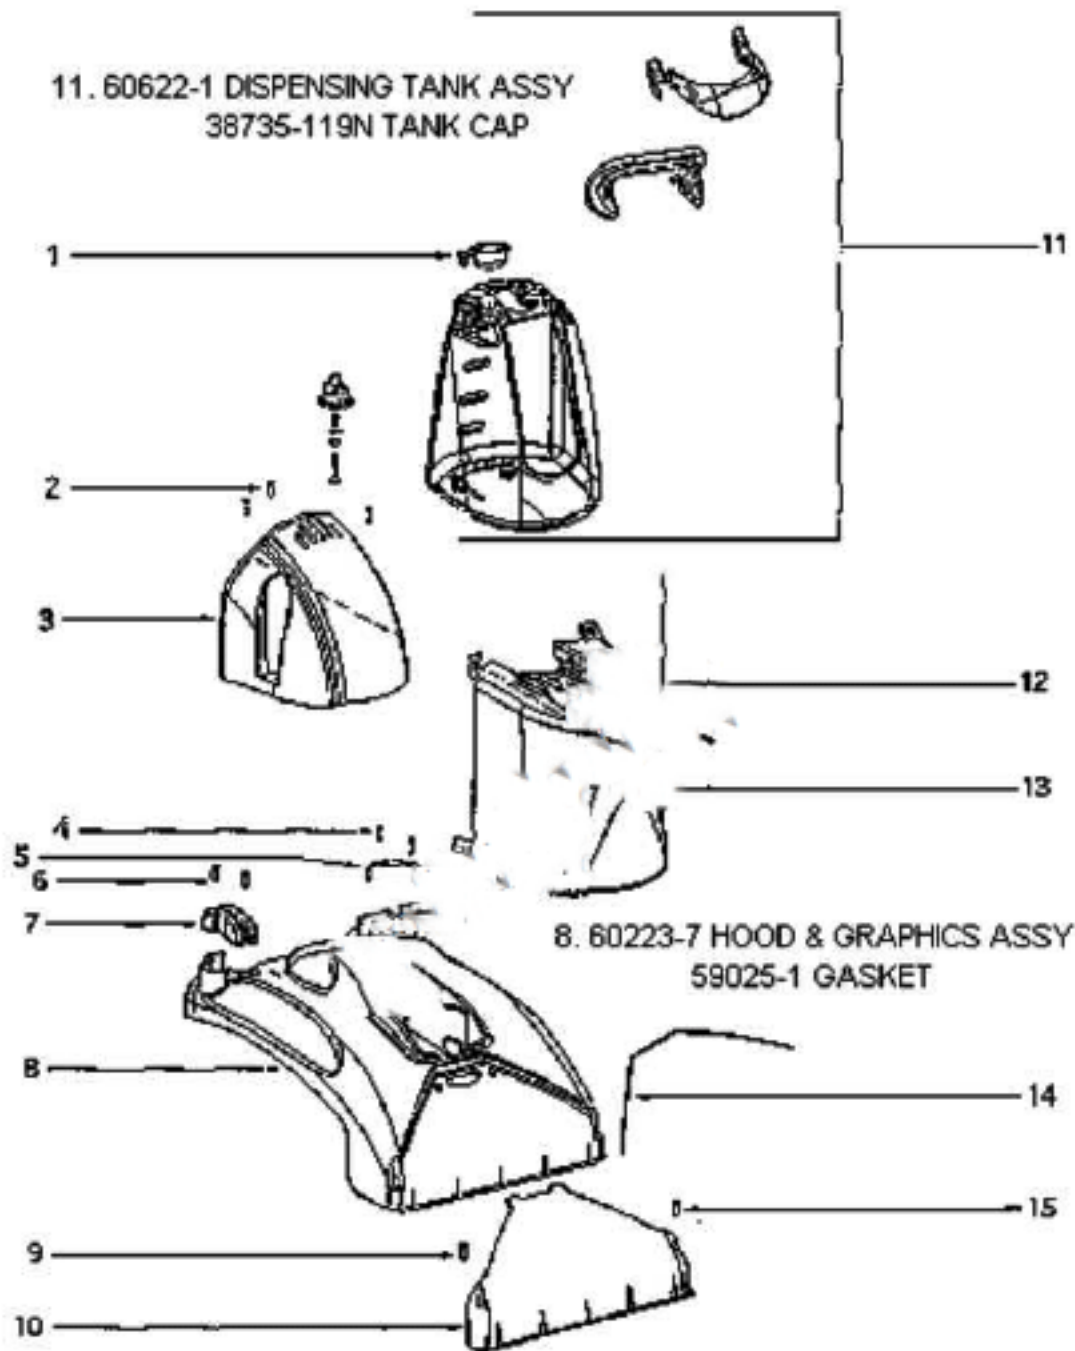

6. 28142B MOTOR SUPPORT & EXHAUST COVER
 38853-288N HANDLE RELEASE COVER
 58516 HANDLE RELEASE
 60217 HANDLE SPRING

12. 60624A BASE ASSY
 27843A-119N REAR WHEEL
 38392 WHEEL AXLE
 54709 RETAINING PRONG LOCK

Ref #	Part	Description	Comments	Qty
1	27843A-119N	WHEEL - REAR		
2	28019A-1	SWITCH - MICRO		
3	28142B	BASE/SUPPORT KIT		
4	38392	AXLE		
5	38738B-119N	COVER - BELT		
6	38853-288N	COVER - HANDLE RELEASE		
7	38865	WATER DUCT ASSEMBLY		
8	39290	NOZZLE		
9	53238-27	SCREW PACKAGE		
10	53238-8	SCREW PACKAGE		
11	54669-3	SCREW PACKAGE		
12	54709	PACKAGE - PRONG LOCK RETA		
13	59516	BASE/SUPPORT KIT		
14	60129	BELT - DRIVE		
15	60192-1	WIRE SPLICE 5		
16	60217	SPRING PKG 5		
17	60218B	MOTOR & GASKET - PKG		
18	60221C	PUMP & MOTOR ASSY - PKGD		
19	60624A	BASE ASSEMBLY - PACKAGED		

11. 60622-1 DISPENSING TANK ASSY
38735-119N TANK CAP

Ref #	Part	Description	Comments	Qty
1	15316A-119N	COVER - MOTOR		
2	38735-119N	CAP - TANK		
3	38737-119N	COVER - AXLE (LH)		
4	38861-119N	COVER - AXLE (RH)		
5	53238-27	SCREW PACKAGE		
6	59025-1	SEAL - GASKET		
7	60204B	SUCTION COVER - PKGD		
8	60223-7	HOOD & GRAPHICS ASSY - PK		
9	60224	SCREW PKG		
10	60226-8	SHROUD & GRAPHICS ASSY -		
11	60227	SCREW PKG (10)		
12	60622-1	DISPENSING TANK ASSY - PK		

Ref #	Part	Description	Comments	Qty
1	02191C-119N	REAR HOUSING ASSEMBLY		
2	15394D	UPPER HANDLE ASSEMBLY		
3	27769-119N	ARM - UPPER		
4	27776C-288N	TRIGGER - DISPENSER		
5	27846B-119N	ARM - LOWER		
6	28431-1	HOUSING COVER & GRAPHICS		
7	36062-3	SWITCH - ROCKER		
8	38752-119N	CORD - SUPPLY		
9	38836-119N	WARP - CORD		
10	38845-119N	SEAL - BOOT		
11	38941G	RESERVOIR ASSY		
12	38945B-305N	ACTUATOR - PLUNGER		
13	53197-3	SCREW PACKAGE		
14	53238-27	SCREW PACKAGE		
15	59472-6	TUBING		
16	60207	FILTER PACKAGE		
17	60219	SPRING PKG		
18	70316-1	TUBING		