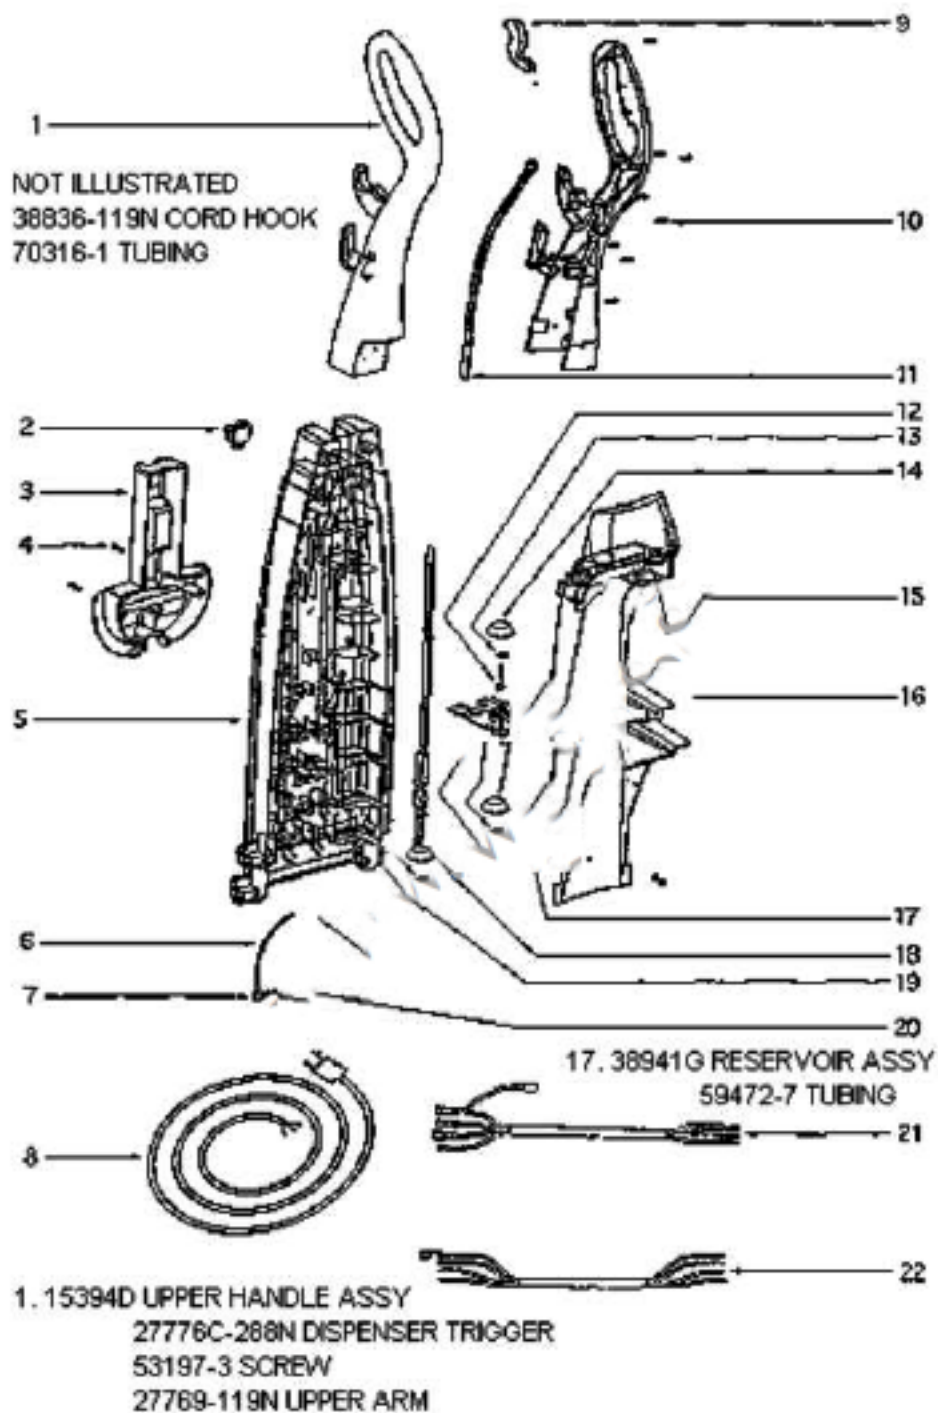

6. 28142B MOTOR SUPPORT & EXHAUST COVER
 38853-288N HANDLE RELEASE COVER
 58516 HANDLE RELEASE
 60217 HANDLE SPRING

12. 60624A BASE ASSY
 27843A-119N REAR WHEEL
 38392 WHEEL AXLE
 54709 RETAINING PRONG LOCK

Ref #	Part	Description	Comments	Qty
1	27843A-119N	WHEEL - REAR		
2	28019A-1	SWITCH - MICRO		
3	28142B	BASE/SUPPORT KIT		
4	38392	AXLE		
5	38738B-119N	COVER - BELT		
6	38853-288N	COVER - HANDLE RELEASE		
7	38865	WATER DUCT ASSEMBLY		
8	39290	NOZZLE		
9	53238-27	SCREW PACKAGE		
10	53238-8	SCREW PACKAGE		
11	54669-3	SCREW PACKAGE		
12	54709	PACKAGE - PRONG LOCK RETA		
13	59516	BASE/SUPPORT KIT		
14	60129	BELT - DRIVE		
15	60192-1	WIRE SPLICE 5		
16	60217	SPRING PKG 5		
17	60218B	MOTOR & GASKET - PKG		
18	60221C	PUMP & MOTOR ASSY - PKGD		
19	60624A	BASE ASSEMBLY - PACKAGED		

11. 60622-1 DISPENSING TANK ASSY
38735-119N TANK CAP

Ref #	Part	Description	Comments	Qty
1	15316A-119N	COVER - MOTOR		
2	38735-119N	CAP - TANK		
3	38737-119N	COVER - AXLE (LH)		
4	38861-119N	COVER - AXLE (RH)		
5	53238-27	SCREW PACKAGE		
6	59025-1	SEAL - GASKET		
7	60204B	SUCTION COVER - PKGD		
8	60223-7	HOOD & GRAPHICS ASSY - PK		
9	60224	SCREW PKG		
10	60226-8	SHROUD & GRAPHICS ASSY -		
11	60227	SCREW PKG (10)		
12	60622-1	DISPENSING TANK ASSY - PK		

Ref #	Part	Description	Comments	Qty
1	02191C-119N	REAR HOUSING ASSEMBLY		
2	15394D	UPPER HANDLE ASSEMBLY		
3	27769-119N	ARM - UPPER		
4	27776C-288N	TRIGGER - DISPENSER		
5	27846B-119N	ARM - LOWER		
6	28431-1	HOUSING COVER & GRAPHICS		
7	36062-3	SWITCH - ROCKER		
8	38752-119N	CORD - SUPPLY		
9	38836-119N	WARP - CORD		
10	38845-119N	SEAL - BOOT		
11	38941G	RESERVOIR ASSY		
12	38945B-305N	ACTUATOR - PLUNGER		
13	53197-3	SCREW PACKAGE		
14	53238-27	SCREW PACKAGE		
15	59472-6	TUBING		
16	60207	FILTER PACKAGE		
17	60219	SPRING PKG		
18	70316-1	TUBING		