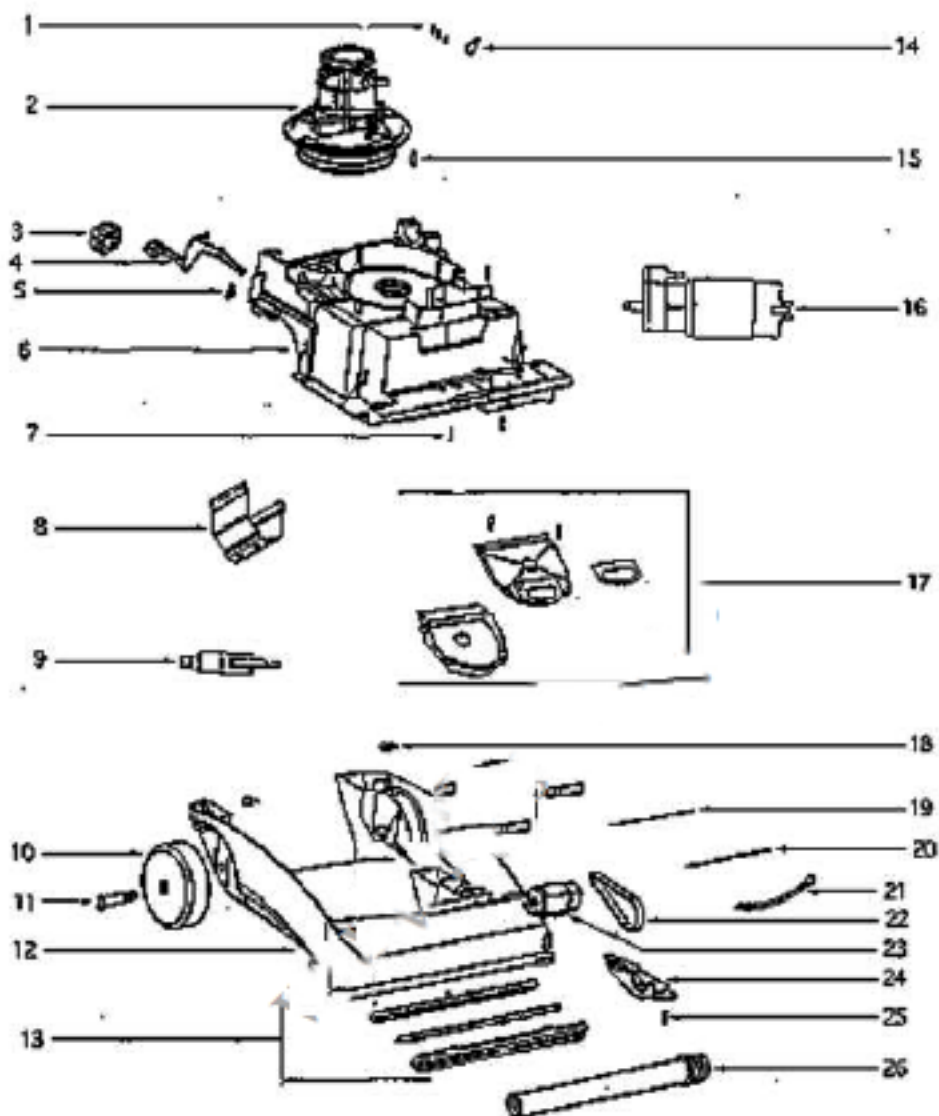

## Available Replacement Parts for Eureka 2565A

[210395](#)

BELT, FOR ROYAL GENUINE

6. 28142B MOTOR SUPPORT & EXHAUST COVER  
 38853-288N HANDLE RELEASE COVER  
 58516 HANDLE RELEASE  
 60217 HANDLE SPRING

12. 60624A BASE ASSY  
 27843A-119N REAR WHEEL  
 38392 WHEEL AXLE

Ref #	Part	Description	Comments	Qty
1	27843A-119N	WHEEL - REAR		
2	28019A-1	SWITCH - MICRO		
3	28142B	BASE/SUPPORT KIT		
4	38392	AXLE		
5	38738B-119N	COVER - BELT		
6	38853-288N	COVER - HANDLE RELEASE		
7	38865	WATER DUCT ASSEMBLY		
8	39290	NOZZLE		
9	53238-27	SCREW PACKAGE		
10	53238-8	SCREW PACKAGE		
11	54669-3	SCREW PACKAGE		
12	54709	PACKAGE - PRONG LOCK HETA		
13	59516	BASE/SUPPORT KIT		
14	60129	BELT - DRIVE		
15	60192-1	WIRE SPLICE 5		
16	60217	SPRING PKG 5		
17	60218B	MOTOR & GASKET - PKG		
18	60221C	PUMP & MOTOR ASSY - PKGD		
19	60624A	BASE ASSEMBLY - PACKAGED		

11. 60622-1 DISPENSING TANK ASSY  
38735-119N TANK CAP

Ref #	Part	Description	Comments	Qty
1	15316A-119N	COVER - MOTOR		
2	38735-119N	CAP - TANK		
3	38737-119N	COVER - AXLE (LH)		
4	38861-119N	COVER - AXLE (RH)		
5	53238-27	SCREW PACKAGE		
6	59025-1	SEAL - GASKET		
7	60204B	SUCTION COVER - PKGD		
8	60223-7	HOOD & GRAPHICS ASSY - PK		
9	60224	SCREW PKG		
10	60226-8	SHROUD & GRAPHICS ASSY -		
11	60227	SCREW PKG (10)		
12	60622-1	DISPENSING TANK ASSY - PK		

Ref #	Part	Description	Comments	Qty
1	02191C-119N	REAR HOUSING ASSEMBLY		
2	15394D	UPPER HANDLE ASSEMBLY		
3	27769-119N	ARM - UPPER		
4	27776C-288N	TRIGGER - DISPENSER		
5	27846B-119N	ARM - LOWER		
6	28431-1	HOUSING COVER & GRAPHICS		
7	36062-3	SWITCH - ROCKER		
8	38752-119N	CORD - SUPPLY		
9	38836-119N	WARP - CORD		
10	38845-119N	SEAL - BOOT		
11	38941G	RESERVOIR ASSY		
12	38945B-305N	ACTUATOR - PLUNGER		
13	53197-3	SCREW PACKAGE		
14	53238-27	SCREW PACKAGE		
15	59472-6	TUBING		
16	60207	FILTER PACKAGE		
17	60219	SPRING PKG		
18	70316-1	TUBING		