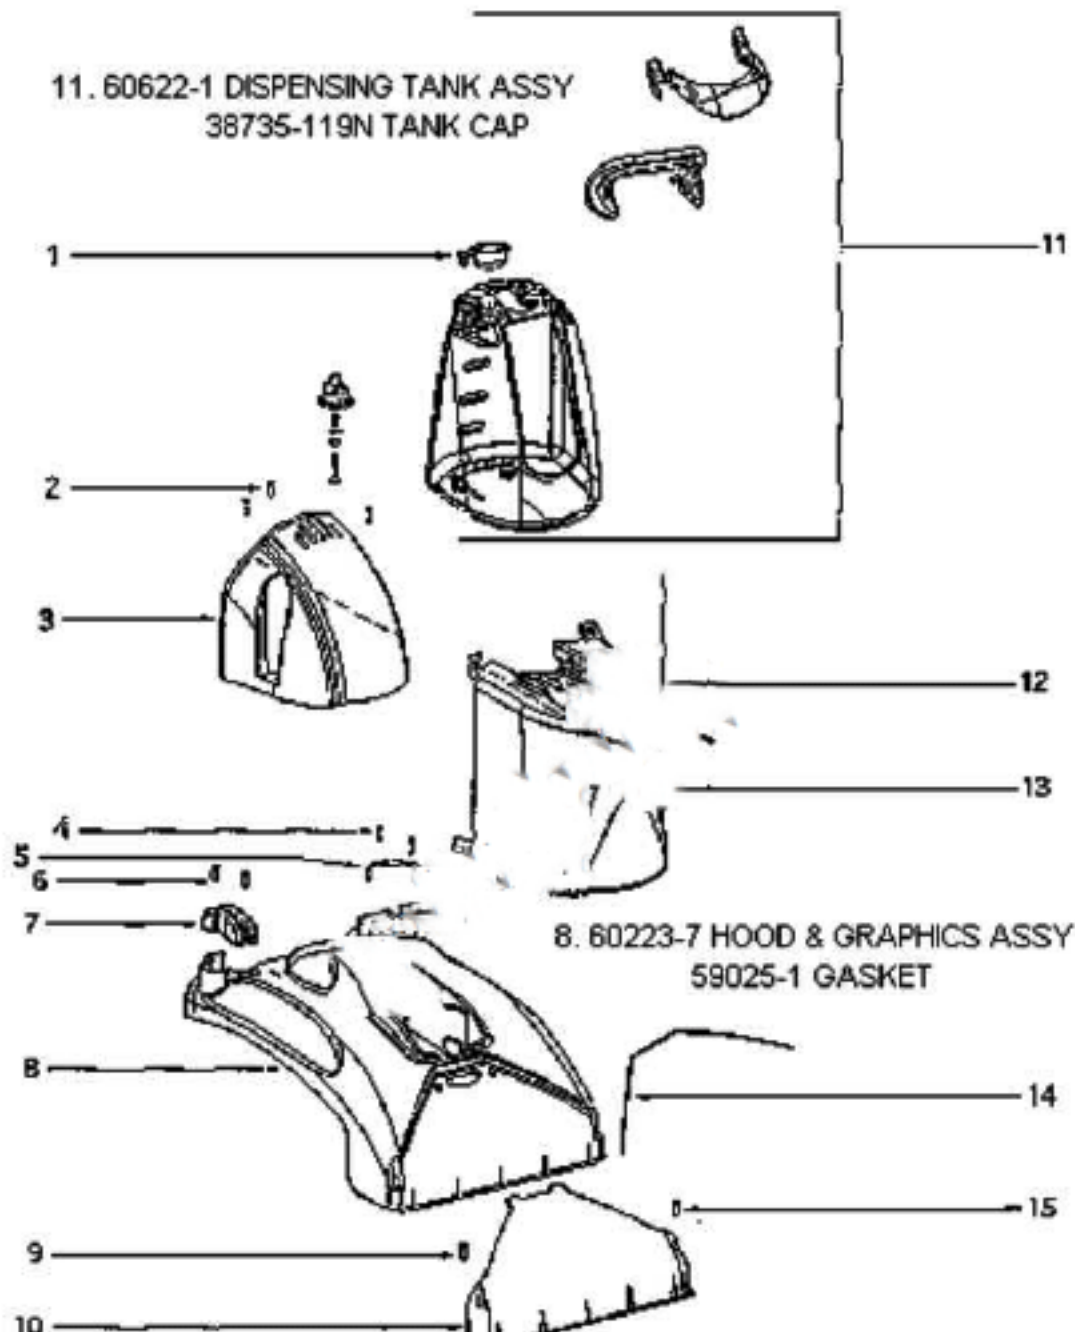

11. 60622-1 DISPENSING TANK ASSY
38735-119N TANK CAP

Ref #	Part	Description	Comments	Qty
1	15316A-119N	COVER - MOTOR		
2	38735-119N	CAP - TANK		
3	38737-119N	COVER - AXLE (LH)		
4	38861-119N	COVER - AXLE (RH)		
5	53238-27	SCREW PACKAGE		
6	59025-1	SEAL - GASKET		
7	60204B	SUCTION COVER - PKGD		
8	60223-7	HOOD & GRAPHICS ASSY - PK		
9	60224	SCREW PKG		
10	60226-8	SHROUD & GRAPHICS ASSY -		
11	60227	SCREW PKG (10)		
12	60622-1	DISPENSING TANK ASSY - PK