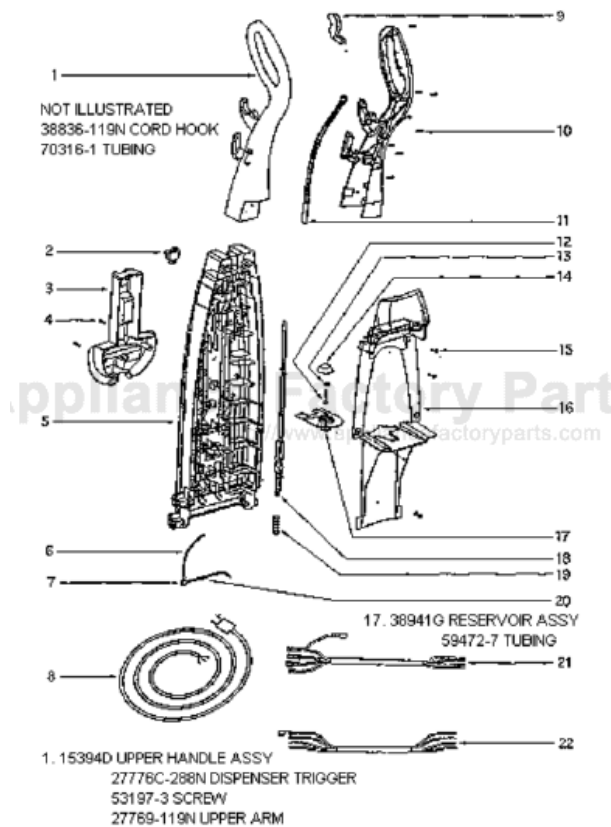

[Find Your Eureka Vacuum Cleaner Parts - Select From 855 Models](#)

----- Manual continues below part list -----