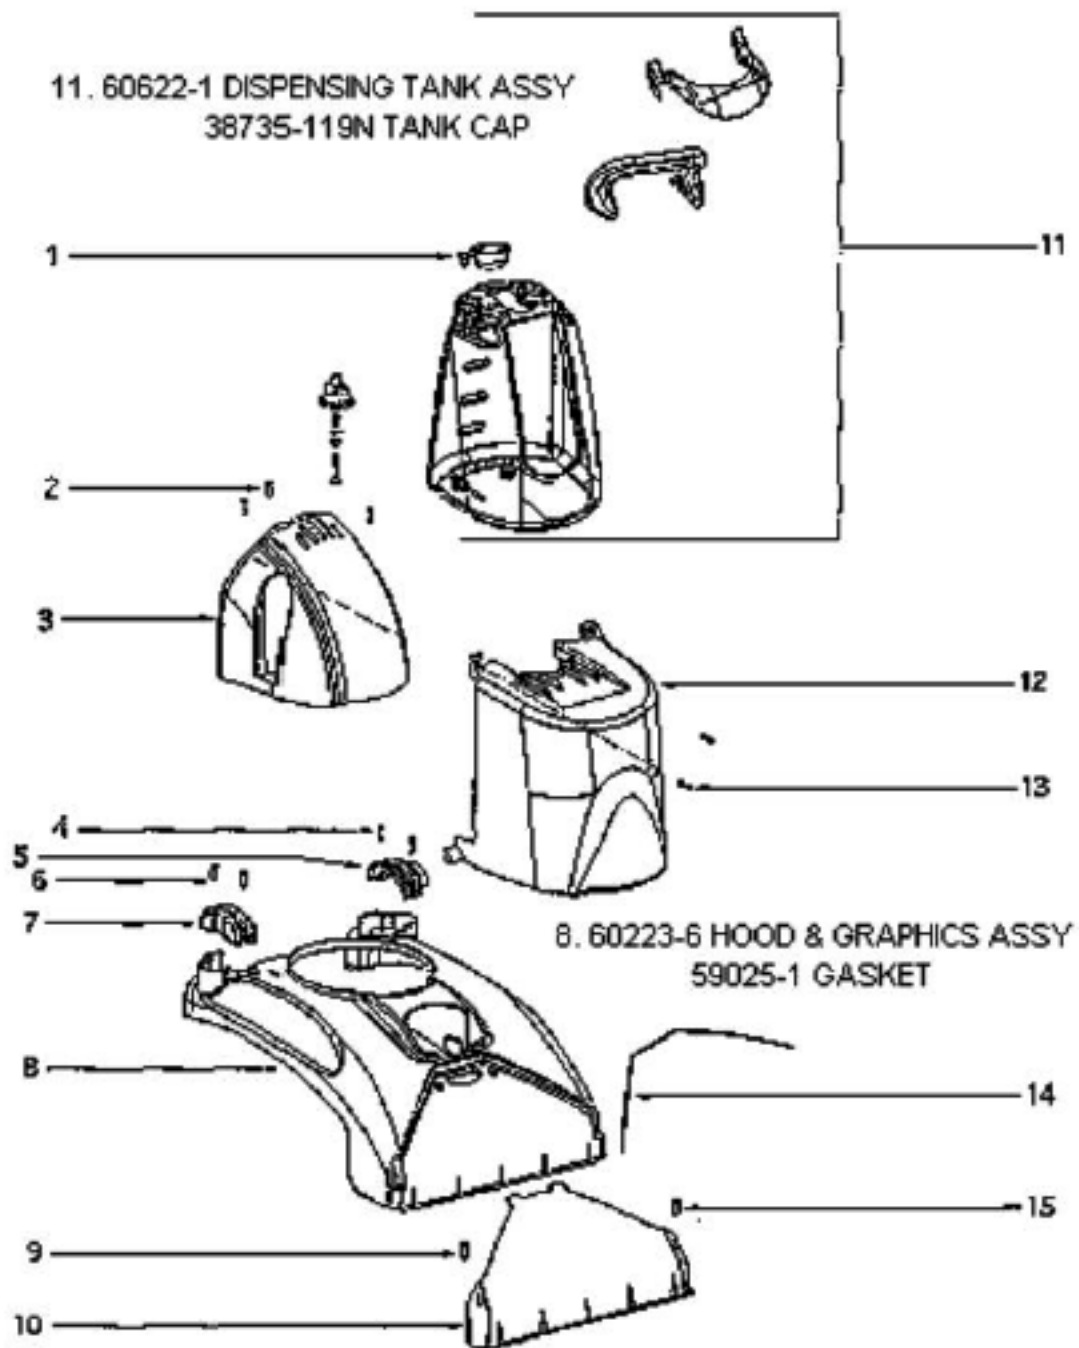

## PARTS3 - 2575A

Ref #	Part	Description	Comments	Qty
1	15394D	UPPER HANDLE ASSEMBLY		
2	27769-119N	UPPER ARM		
3	27776C-288N	TRIGGER DISP (27776B-288N)		
4	27846B-119N	ARM - LOWER		
5	28431-1	HOUSING COVER & GRAPHICS		
6	36052-3	SWITCH - ROCKER		
7	38752-119N	CORD - SUPPLY		
8	38836-119N	WARP - CORD		
9	38845-119N	SEAL - BOOT		
10	38941G	RESERVOIR ASSY		
11	38945B-305N	ACTUATOR - PLUNGER		
12	53197-1	SCREW PACKAGE		
13	53197-3	SCREW PACKAGE		
14	53238-27	SCREW PACKAGE		
15	59472-6	TUBING		
16	60207	SHAMPOOER FILTER		
17	60219	SPRING PKG		
18	70316-1	TUBING		

6. 28142B MOTOR SUPPORT & EXHAUST COVER  
 38853-288N HANDLE RELEASE COVER  
 59516 HANDLE RELEASE  
 60217 HANDLE SPRING

12. 60624A BASE ASSY

NOT ILLUSTRATED

59148 BRUSH ROLL MOTOR GASKET

27843A-119N REAR WHEEL

38392 WHEEL AXLE

54709 RETAINING PRONG LOCK

## PARTS2 - 2575A

Ref #	Part	Description	Comments	Qty
1	15316A-119N	COVER - MOTOR		
2	38735-119N	TANK CAP (NLA)		
3	38737-119N	COVER - AXLE (LH)		
4	38861-119N	COVER - AXLE (RH)		
5	53238-27	SCREW PACKAGE		
6	59025-1	SEAL - GASKET		
7	60204B	SUCTION COVER - PKGD		
8	60223-6	HOOD & GRAPHICS ASSY - PK		
9	60224	SCREW PKG		
10	60226-7	SHROUD & GRAPHICS ASSY -		
11	60227	SCREW PKG (10)		
12	60622-1	DISPENSING TANK ASSY - PK		