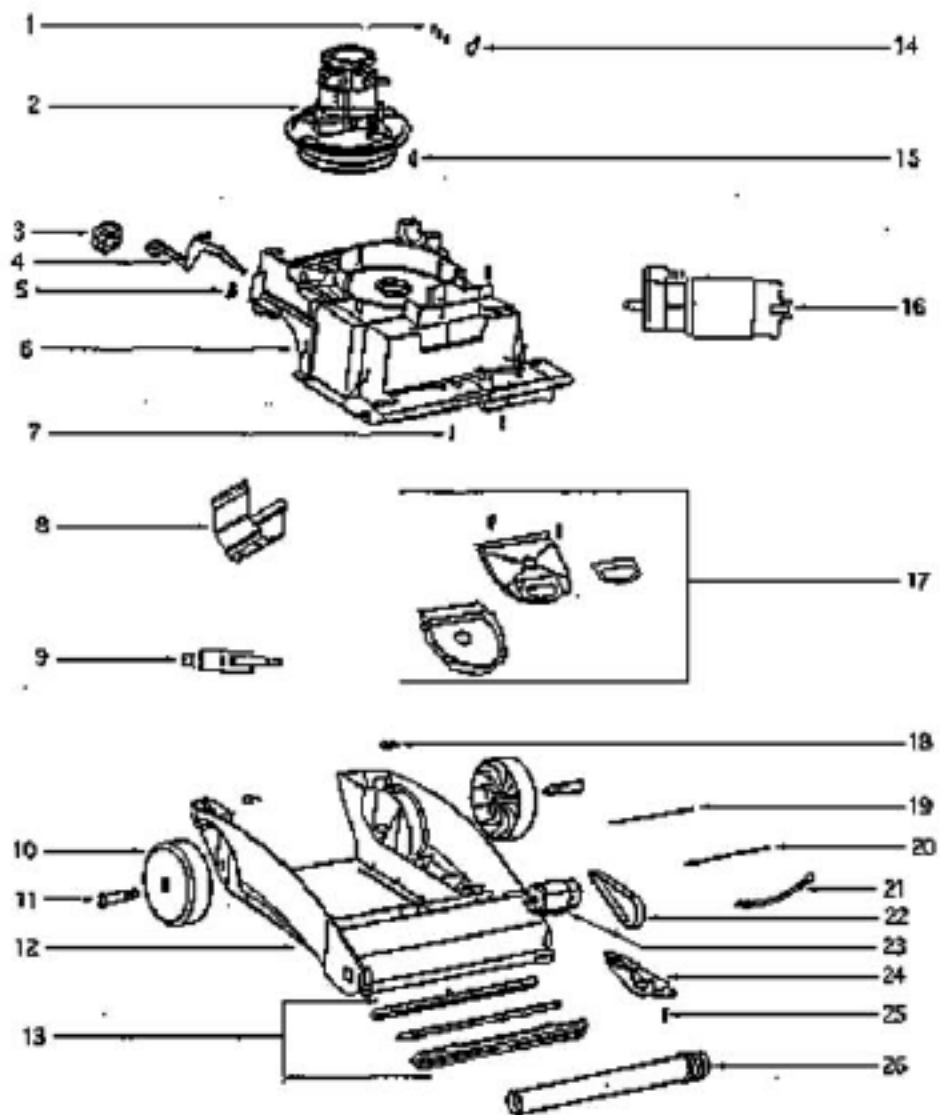

----- Manual continues below part list -----

Available Replacement Parts for Eureka 2575A

[210395](#)

BELT, FOR ROYAL GENUINE

PARTS3 - 2575A

Ref #	Part	Description	Comments	Qty
1	15394D	UPPER HANDLE ASSEMBLY		
2	27769-119N	UPPER ARM		
3	27776C-288N	TRIGGER DISP (27776B-288N)		
4	27846B-119N	ARM - LOWER		
5	28431-1	HOUSING COVER & GRAPHICS		
6	36052-3	SWITCH - ROCKER		
7	38752-119N	CORD - SUPPLY		
8	38836-119N	WARP - CORD		
9	38845-119N	SEAL - BOOT		
10	38941G	RESERVOIR ASSY		
11	38945B-305N	ACTUATOR - PLUNGER		
12	53197-1	SCREW PACKAGE		
13	53197-3	SCREW PACKAGE		
14	53238-27	SCREW PACKAGE		
15	59472-6	TUBING		
16	60207	SHAMPOOER FILTER		
17	60219	SPRING PKG		
18	70316-1	TUBING		

38392 WHEEL AXLE

54709 RETAINING PRONG LOCK

PARTS1 - 2575A

Ref #	Part	Description	Comments	Qty
1	27843A-119N	WHEEL - REAR		
2	28019A-1	SWITCH - MICRO		
3	28142B	BASE/SUPPORT KIT		
4	38392	AXLE		
5	38738B-119N	COVER - BELT		
6	38853-288N	This part is obsolete and there is no substitute available.		
7	38865	WATER DUCT ASSY.		
8	39290	NOZZLE		
9	53238-27	SCREW PACKAGE		
10	53238-8	SCREW PACKAGE		
11	54869-3	SCREW PACKAGE		
12	54709	PACKAGE - PRONG LOCK RETA		
13	58971-1	WIRE & TERMINAL ASSEMBLY		
14	58971-2	WIRE & TERMINAL ASSEMBLY		
15	59148	GASKET - BRUSH ROLL MOTOR		
16	59516	BASE/SUPPORT KIT		
17	60129	BELT PKG		
18	60192-1	WIRE SPLICE 5		
19	60203A	DIST. ASSY		
20	60217	SPRING PKG 5		
21	60218B	MOTOR & GASKET - PKG		
22	60221C	PUMP & MOTOR ASSY - PKGD		
23	60623	MOTOR & PULLEY ASSY - CRT		
24	60624A	BASE ASSEMBLY - PACKAGED		

PARTS2 - 2575A

Ref #	Part	Description	Comments	Qty
1	15316A-119N	COVER - MOTOR		
2	38735-119N	TANK CAP (NLA)		
3	38737-119N	COVER - AXLE (LH)		
4	38861-119N	COVER - AXLE (RH)		
5	53238-27	SCREW PACKAGE		
6	59025-1	SEAL - GASKET		
7	60204B	SUCTION COVER - PKGD		
8	60223-6	HOOD & GRAPHICS ASSY - PK		
9	60224	SCREW PKG		
10	60226-7	SHROUD & GRAPHICS ASSY -		
11	60227	SCREW PKG (10)		
12	60622-1	DISPENSING TANK ASSY - PK		