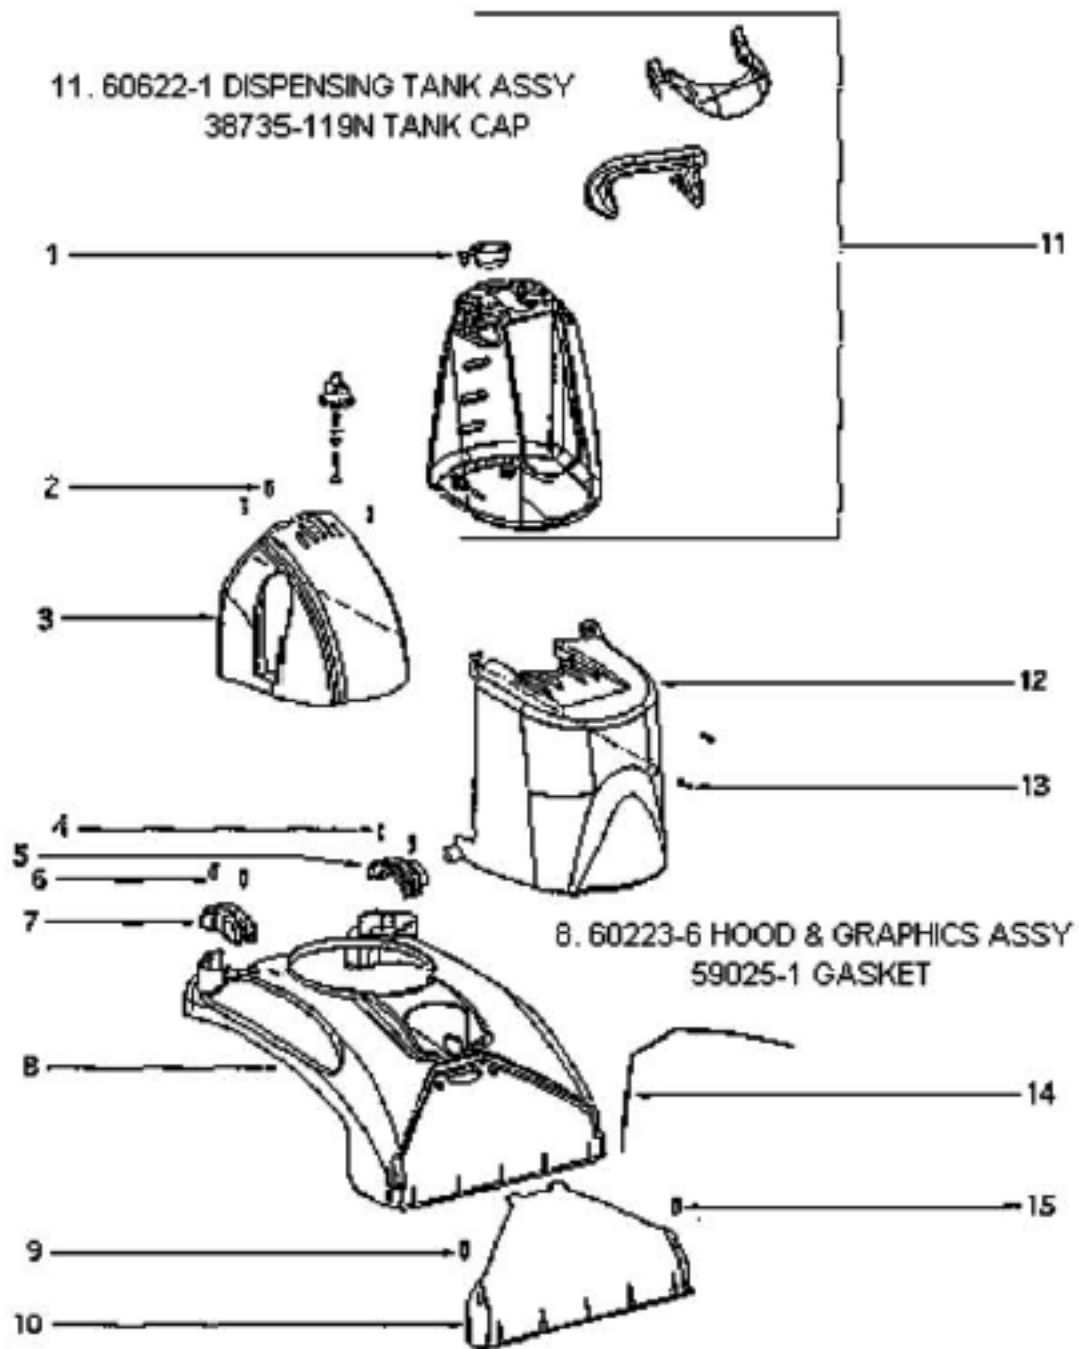

----- Manual continues below part list -----

Available Replacement Parts for Eureka 2575A

[210395](#)

BELT, FOR ROYAL GENUINE

PARTS3 - 2575A

Ref #	Part	Description	Comments	Qty
1	15394D	UPPER HANDLE ASSEMBLY		
2	27769-119N	UPPER ARM		
3	27776C-288N	TRIGGER DISP (27776B-288N)		
4	27846B-119N	ARM - LOWER		
5	28431-1	HOUSING COVER & GRAPHICS		
6	36052-3	SWITCH - ROCKER		
7	38752-119N	CORD - SUPPLY		
8	38836-119N	WARP - CORD		
9	38845-119N	SEAL - BOOT		
10	38941G	RESERVOIR ASSY		
11	38945B-305N	ACTUATOR - PLUNGER		
12	53197-1	SCREW PACKAGE		
13	53197-3	SCREW PACKAGE		
14	53238-27	SCREW PACKAGE		
15	59472-6	TUBING		
16	60207	SHAMPOOER FILTER		
17	60219	SPRING PKG		
18	70316-1	TUBING		

6. 28142B MOTOR SUPPORT & EXHAUST COVER
 38853-288N HANDLE RELEASE COVER
 59516 HANDLE RELEASE
 60217 HANDLE SPRING

12. 60624A BASE ASSY

NOT ILLUSTRATED

59148 BRUSH ROLL MOTOR GASKET

27843A-119N REAR WHEEL

38392 WHEEL AXLE

54709 RETAINING PRONG LOCK

PARTS1 - 2575A

Ref #	Part	Description	Comments	Qty
1	27843A-119N	WHEEL - REAR		
2	28019A-1	SWITCH - MICRO		
3	28142B	BASE/SUPPORT KIT		
4	38392	AXLE		
5	38738B-119N	COVER - BELT		
6	38853-288N	This part is obsolete and there is no substitute available.		
7	38865	WATER DUCT ASSY.		
8	39290	NOZZLE		
9	53238-27	SCREW PACKAGE		
10	53238-8	SCREW PACKAGE		
11	54869-3	SCREW PACKAGE		
12	54709	PACKAGE - PRONG LOCK RETA		
13	58971-1	WIRE & TERMINAL ASSEMBLY		
14	58971-2	WIRE & TERMINAL ASSEMBLY		
15	59148	GASKET - BRUSH ROLL MOTOR		
16	59516	BASE/SUPPORT KIT		
17	60129	BELT PKG		
18	60192-1	WIRE SPLICE 5		
19	60203A	DIST. ASSY		
20	60217	SPRING PKG 5		
21	60218B	MOTOR & GASKET - PKG		
22	60221C	PUMP & MOTOR ASSY - PKGD		
23	60623	MOTOR & PULLEY ASSY - CRT		
24	60624A	BASE ASSEMBLY - PACKAGED		