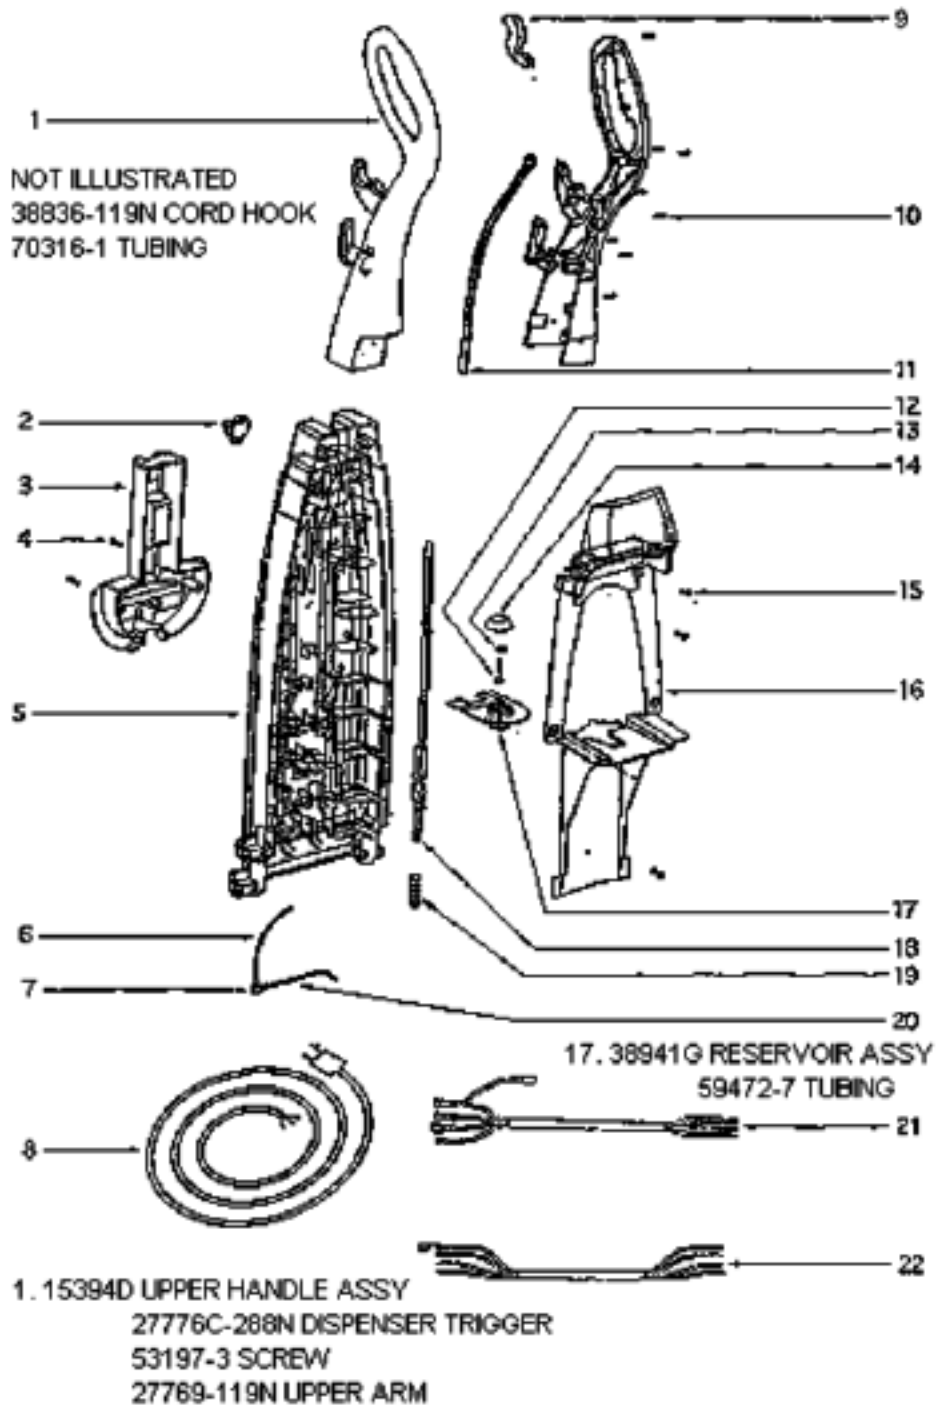

----- Manual continues below part list -----

Available Replacement Parts for Eureka 2575A

[210395](#)

BELT, FOR ROYAL GENUINE

PARTS3 - 2575A

Ref #	Part	Description	Comments	Qty
1	15394D	UPPER HANDLE ASSEMBLY		
2	27769-119N	UPPER ARM		
3	27776C-288N	TRIGGER DISP (27776B-288N)		
4	27846B-119N	ARM - LOWER		
5	28431-1	HOUSING COVER & GRAPHICS		
6	36052-3	SWITCH - ROCKER		
7	38752-119N	CORD - SUPPLY		
8	38836-119N	WARP - CORD		
9	38845-119N	SEAL - BOOT		
10	38941G	RESERVOIR ASSY		
11	38945B-305N	ACTUATOR - PLUNGER		
12	53197-1	SCREW PACKAGE		
13	53197-3	SCREW PACKAGE		
14	53238-27	SCREW PACKAGE		
15	59472-6	TUBING		
16	60207	SHAMPOOER FILTER		
17	60219	SPRING PKG		
18	70316-1	TUBING		

38392 WHEEL AXLE

54709 RETAINING PRONG LOCK

PARTS1 - 2575A

Ref #	Part	Description	Comments	Qty
1	27843A-119N	WHEEL - REAR		
2	28019A-1	SWITCH - MICRO		
3	28142B	BASE/SUPPORT KIT		
4	38392	AXLE		
5	38738B-119N	COVER - BELT		
6	38853-288N	This part is obsolete and there is no substitute available.		
7	38865	WATER DUCT ASSY.		
8	39290	NOZZLE		
9	53238-27	SCREW PACKAGE		
10	53238-8	SCREW PACKAGE		
11	54869-3	SCREW PACKAGE		
12	54709	PACKAGE - PRONG LOCK RETA		
13	58971-1	WIRE & TERMINAL ASSEMBLY		
14	58971-2	WIRE & TERMINAL ASSEMBLY		
15	59148	GASKET - BRUSH ROLL MOTOR		
16	59516	BASE/SUPPORT KIT		
17	60129	BELT PKG		
18	60192-1	WIRE SPLICE 5		
19	60203A	DIST. ASSY		
20	60217	SPRING PKG 5		
21	60218B	MOTOR & GASKET - PKG		
22	60221C	PUMP & MOTOR ASSY - PKGD		
23	60623	MOTOR & PULLEY ASSY - CRT		
24	60624A	BASE ASSEMBLY - PACKAGED		

PARTS2 - 2575A

Ref #	Part	Description	Comments	Qty
1	15316A-119N	COVER - MOTOR		
2	38735-119N	TANK CAP (NLA)		
3	38737-119N	COVER - AXLE (LH)		
4	38861-119N	COVER - AXLE (RH)		
5	53238-27	SCREW PACKAGE		
6	59025-1	SEAL - GASKET		
7	60204B	SUCTION COVER - PKGD		
8	60223-6	HOOD & GRAPHICS ASSY - PK		
9	60224	SCREW PKG		
10	60226-7	SHROUD & GRAPHICS ASSY -		
11	60227	SCREW PKG (10)		
12	60622-1	DISPENSING TANK ASSY - PK		