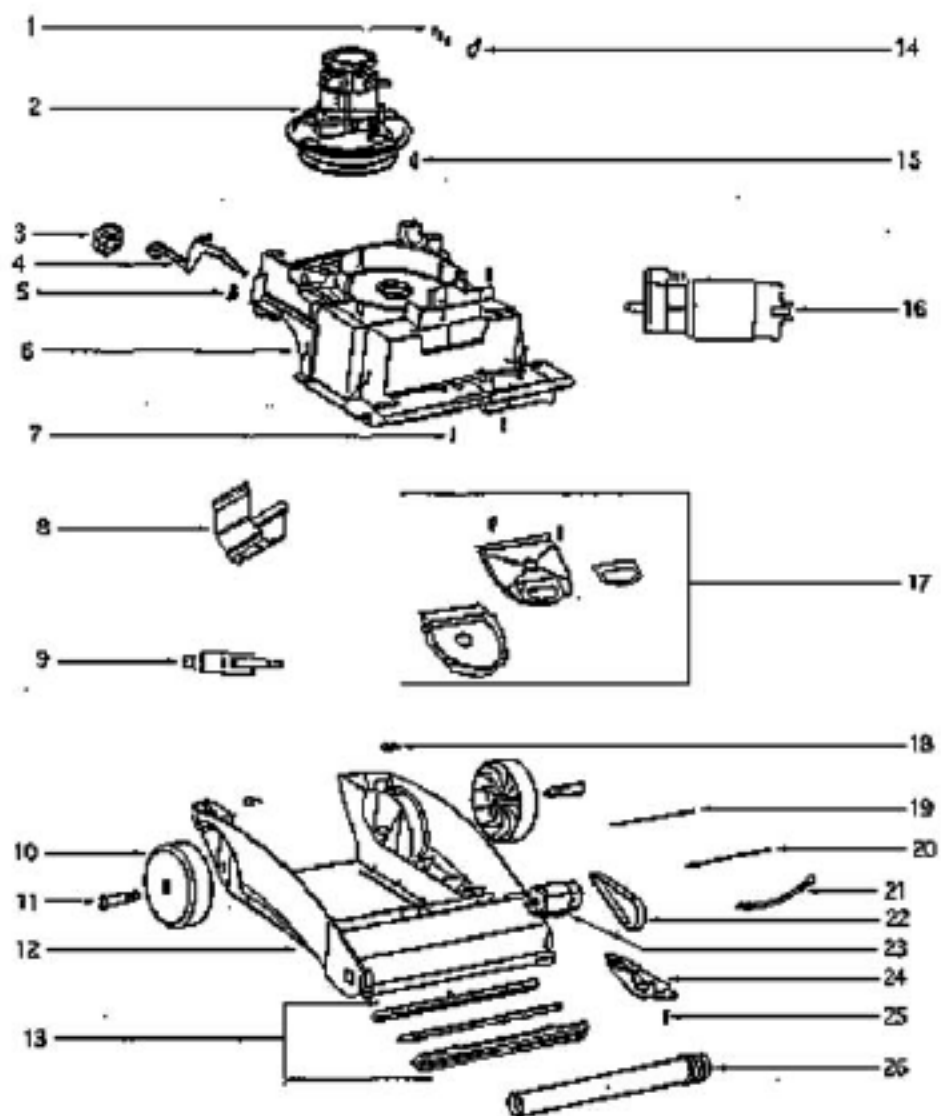

## PARTS3 - 2575A

Ref #	Part	Description	Comments	Qty
1	15394D	UPPER HANDLE ASSEMBLY		
2	27769-119N	UPPER ARM		
3	27776C-288N	TRIGGER DISP (27776B-288N)		
4	27846B-119N	ARM - LOWER		
5	28431-1	HOUSING COVER & GRAPHICS		
6	36052-3	SWITCH - ROCKER		
7	38752-119N	CORD - SUPPLY		
8	38836-119N	WARP - CORD		
9	38845-119N	SEAL - BOOT		
10	38941G	RESERVOIR ASSY		
11	38945B-305N	ACTUATOR - PLUNGER		
12	53197-1	SCREW PACKAGE		
13	53197-3	SCREW PACKAGE		
14	53238-27	SCREW PACKAGE		
15	59472-6	TUBING		
16	60207	SHAMPOOER FILTER		
17	60219	SPRING PKG		
18	70316-1	TUBING		

38392 WHEEL AXLE

54709 RETAINING PRONG LOCK

## PARTS1 - 2575A

Ref #	Part	Description	Comments	Qty
1	27843A-119N	WHEEL - REAR		
2	28019A-1	SWITCH - MICRO		
3	28142B	BASE/SUPPORT KIT		
4	38392	AXLE		
5	38738B-119N	COVER - BELT		
6	38853-288N	This part is obsolete and there is no substitute available.		
7	38865	WATER DUCT ASSY.		
8	39290	NOZZLE		
9	53238-27	SCREW PACKAGE		
10	53238-8	SCREW PACKAGE		
11	54869-3	SCREW PACKAGE		
12	54709	PACKAGE - PRONG LOCK RETA		
13	58971-1	WIRE & TERMINAL ASSEMBLY		
14	58971-2	WIRE & TERMINAL ASSEMBLY		
15	59148	GASKET - BRUSH ROLL MOTOR		
16	59516	BASE/SUPPORT KIT		
17	60129	BELT PKG		
18	60192-1	WIRE SPLICE 5		
19	60203A	DIST. ASSY		
20	60217	SPRING PKG 5		
21	60218B	MOTOR & GASKET - PKG		
22	60221C	PUMP & MOTOR ASSY - PKGD		
23	60623	MOTOR & PULLEY ASSY - CRT		
24	60624A	BASE ASSEMBLY - PACKAGED		

## PARTS2 - 2575A

Ref #	Part	Description	Comments	Qty
1	15316A-119N	COVER - MOTOR		
2	38735-119N	TANK CAP (NLA)		
3	38737-119N	COVER - AXLE (LH)		
4	38861-119N	COVER - AXLE (RH)		
5	53238-27	SCREW PACKAGE		
6	59025-1	SEAL - GASKET		
7	60204B	SUCTION COVER - PKGD		
8	60223-6	HOOD & GRAPHICS ASSY - PK		
9	60224	SCREW PKG		
10	60226-7	SHROUD & GRAPHICS ASSY -		
11	60227	SCREW PKG (10)		
12	60622-1	DISPENSING TANK ASSY - PK		