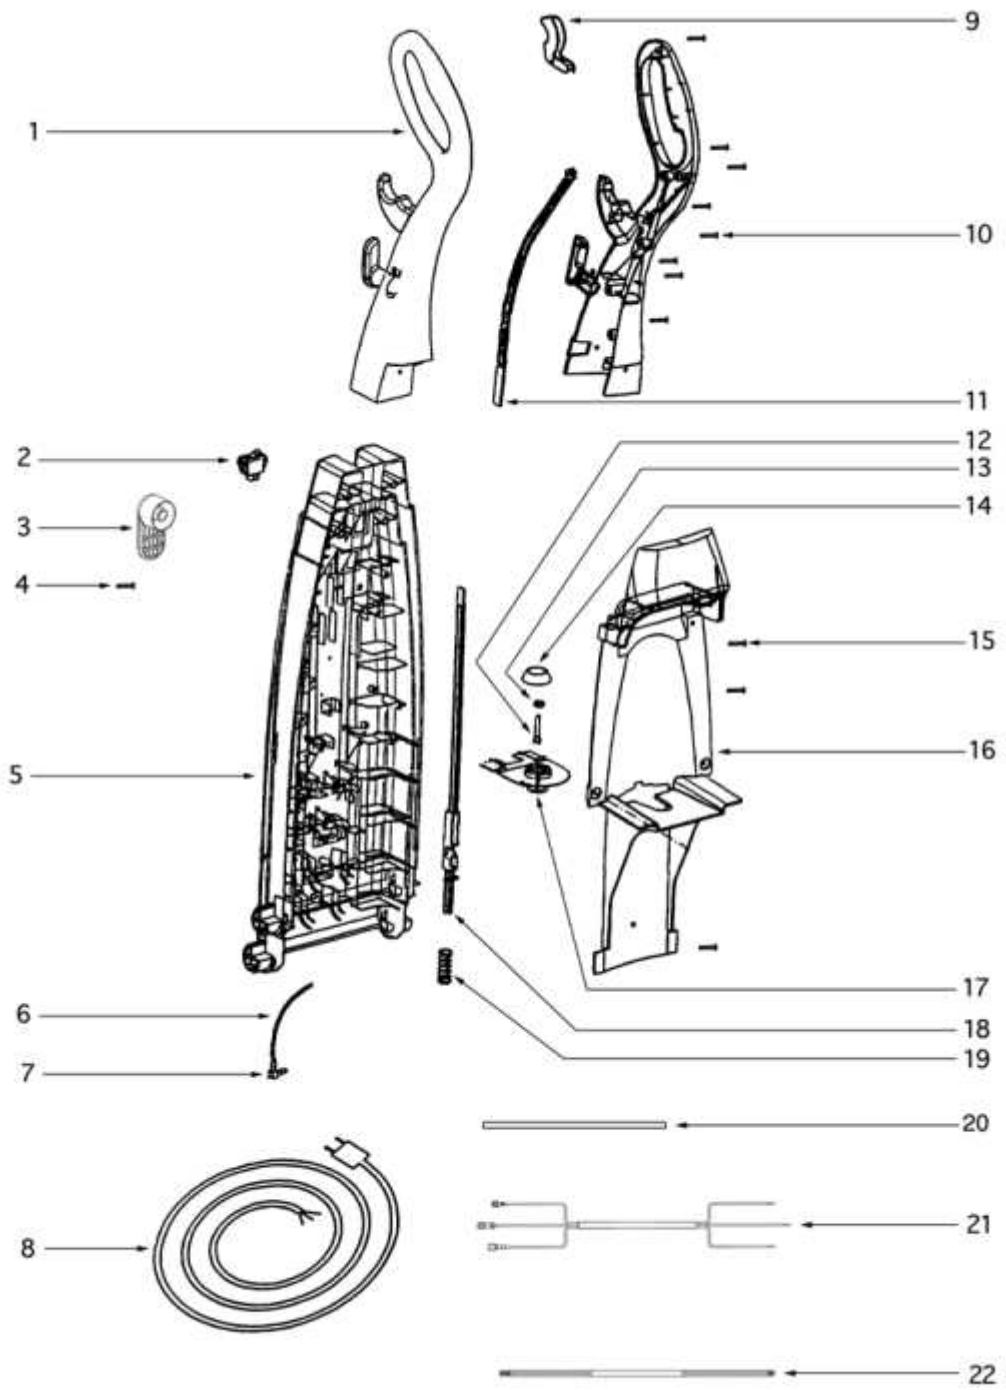

----- Manual continues below -----

Ref #	Part	Description	Comments	Qty
1	15394D	UPPER HANDLE ASSEMBLY		
2	71167	SWITCH - ROCKER		
3	38836-119N	WARP - CORD		
5	15668B	REAR HOUSING ASSEMBLY		
6	59472-6	TUBING		
7	39073A	DISPENSE VALVE ASSY (2 PO		
8	38752-1	CORD - SUPPLY		
9	27776C-288N	TRIGGER - DISPENSER		
10	53197-3	SCREW PACKAGE		
11	27769-119N	ARM - UPPER		
12	38945B-305N	ACTUATOR - PLUNGER		
13	60207-1	FILTER PACKAGE		
14	38845-119N	SEAL - BOOT		
15	53238-27	SCREW PACKAGE		
16	28431-4	HOUSING COVER & GRAPHICS		
17	38941G	RESERVOIR ASSY		
18	27846B-119N	ARM - LOWER		
19	60219	SPRING PKG		
20	70316-1	TUBING		
21	28408-1	UPPER CORD & TERMINAL ASS		
22	39049-3	CORD - 3 WIRE JACKETED		

Ref #	Part	Description	Comments	Qty
1	60192-1	WIRE SPLICE 5		
2	60218B	MOTOR & GASKET - PKG		
3	38853-288N	COVER - HANDLE RELEASE		
4	60217	SPRING PKG 5		
5	60824-1	BASE/SUPPORT KIT		
6	53238-8	SCREW PACKAGE		
7	39297	BRACKET - MOTOR		
8	28019A-1	SWITCH - MICRO		
9	27843A-119N	WHEEL - REAR		
10	38392	AXLE		
11	60624A	BASE ASSEMBLY - PACKAGED		
12	39290	NOZZLE		
13	53238-27	SCREW PACKAGE		
14	60221C	PUMP & MOTOR ASSY - PKGD		
15	38865	WATER DUCT ASSEMBLY		
16	54709	PACKAGE - PRONG LOCK RETA		
17	58971-1	WIRE & TERMINAL ASSEMBLY		
18	58971-2	WIRE & TERMINAL ASSEMBLY		
19	58971-4	WIRE & TERMINAL ASSEMBLY		
20	38738B-119N	COVER - BELT		
21	54669-3	SCREW PACKAGE		
22	60203A	DISTURBULATOR ASSY - CTND		
23	60129	BELT PACKAGE		
24	59148	GASKET - BRUSH ROLL MOTOR		
25	60623-2	MOTOR & PULLEY ASSY - CRT		

Ref #	Part	Description	Comments	Qty
1	38735-119N	CAP - TANK		
3	15316A-119N	COVER - MOTOR		
5	38737-119N	COVER - AXLE (LH)		
7	38861-119N	COVER - AXLE (RH)		
8	60223-9	HOOD & GRAPHICS ASSY - PK		
9	60224	SCREW PKG		
10	61947	SUCTION COVER - PKGD		
11	60622-2	DISPENSING TANK ASSY - PK		
12	60226-10	SHROUD & GRAPHICS ASSY -		
13	53238-27	SCREW PACKAGE		
14	58738-2	WIRE & TERMINAL ASSEMBLY		
15	59025-1	SEAL - GASKET		
16	60227	SCREW PKG (10)		