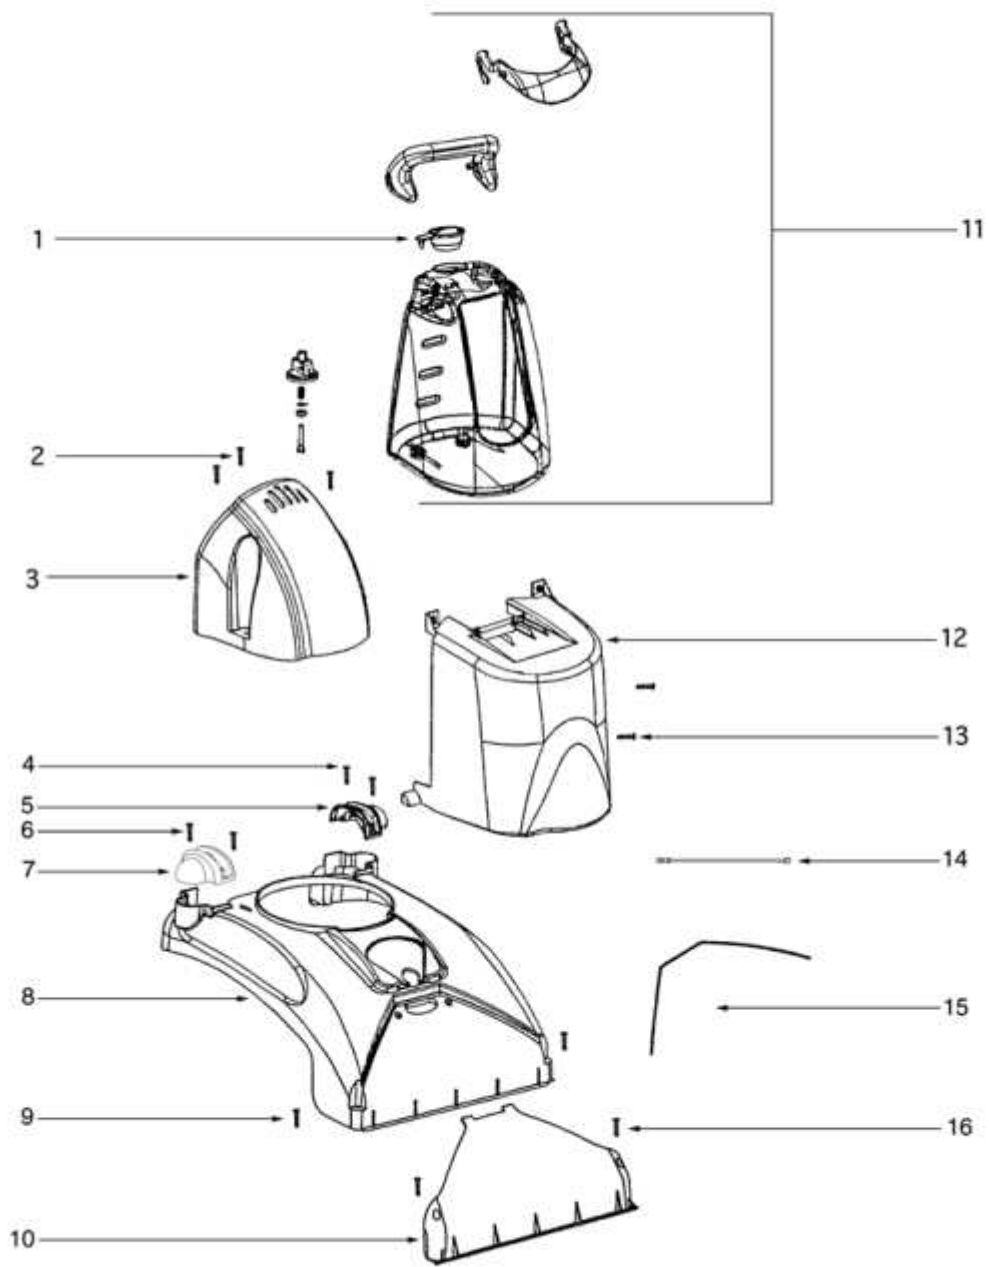

----- Manual continues below -----

Ref #	Part	Description	Comments	Qty
1	15394D	UPPER HANDLE ASSEMBLY		
2	71167	SWITCH - ROCKER		
3	38836-119N	WARP - CORD		
5	15668B	REAR HOUSING ASSEMBLY		
6	59472-6	TUBING		
7	39073A	DISPENSE VALVE ASSY (2 PO		
8	38752-1	CORD - SUPPLY		
9	27776C-288N	TRIGGER - DISPENSER		
10	53197-3	SCREW PACKAGE		
11	27769-119N	ARM - UPPER		
12	38945B-305N	ACTUATOR - PLUNGER		
13	60207-1	FILTER PACKAGE		
14	38845-119N	SEAL - BOOT		
15	53238-27	SCREW PACKAGE		
16	28431-4	HOUSING COVER & GRAPHICS		
17	38941G	RESERVOIR ASSY		
18	27846B-119N	ARM - LOWER		
19	60219	SPRING PKG		
20	70316-1	TUBING		
21	28408-1	UPPER CORD & TERMINAL ASS		
22	39049-3	CORD - 3 WIRE JACKETED		

Ref #	Part	Description	Comments	Qty
1	60192-1	WIRE SPLICE 5		
2	60218B	MOTOR & GASKET - PKG		
3	38853-288N	COVER - HANDLE RELEASE		
4	60217	SPRING PKG 5		
5	60824-1	BASE/SUPPORT KIT		
6	53238-8	SCREW PACKAGE		
7	39297	BRACKET - MOTOR		
8	28019A-1	SWITCH - MICRO		
9	27843A-119N	WHEEL - REAR		
10	38392	AXLE		
11	60624A	BASE ASSEMBLY - PACKAGED		
12	39290	NOZZLE		
13	53238-27	SCREW PACKAGE		
14	60221C	PUMP & MOTOR ASSY - PKGD		
15	38865	WATER DUCT ASSEMBLY		
16	54709	PACKAGE - PRONG LOCK RETA		
17	58971-1	WIRE & TERMINAL ASSEMBLY		
18	58971-2	WIRE & TERMINAL ASSEMBLY		
19	58971-4	WIRE & TERMINAL ASSEMBLY		
20	38738B-119N	COVER - BELT		
21	54669-3	SCREW PACKAGE		
22	60203A	DISTURBULATOR ASSY - CTND		
23	60129	BELT PACKAGE		
24	59148	GASKET - BRUSH ROLL MOTOR		
25	60623-2	MOTOR & PULLEY ASSY - CRT		

Ref #	Part	Description	Comments	Qty
1	38735-119N	CAP - TANK		
3	15316A-119N	COVER - MOTOR		
5	38737-119N	COVER - AXLE (LH)		
7	38861-119N	COVER - AXLE (RH)		
8	60223-9	HOOD & GRAPHICS ASSY - PK		
9	60224	SCREW PKG		
10	61947	SUCTION COVER - PKGD		
11	60622-2	DISPENSING TANK ASSY - PK		
12	60226-10	SHROUD & GRAPHICS ASSY -		
13	53238-27	SCREW PACKAGE		
14	58738-2	WIRE & TERMINAL ASSEMBLY		
15	59025-1	SEAL - GASKET		
16	60227	SCREW PKG (10)		