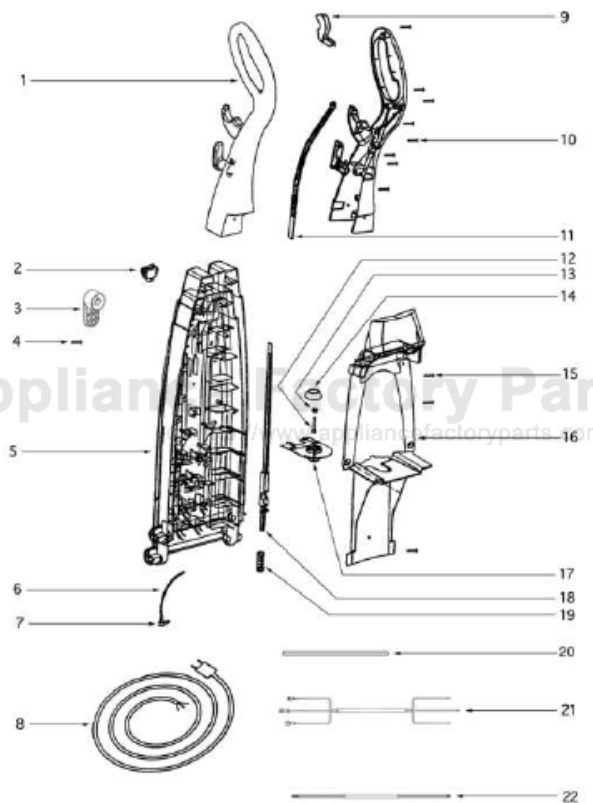

[Find Your Eureka Vacuum Cleaner Parts - Select From 853 Models](#)

----- Manual continues below -----