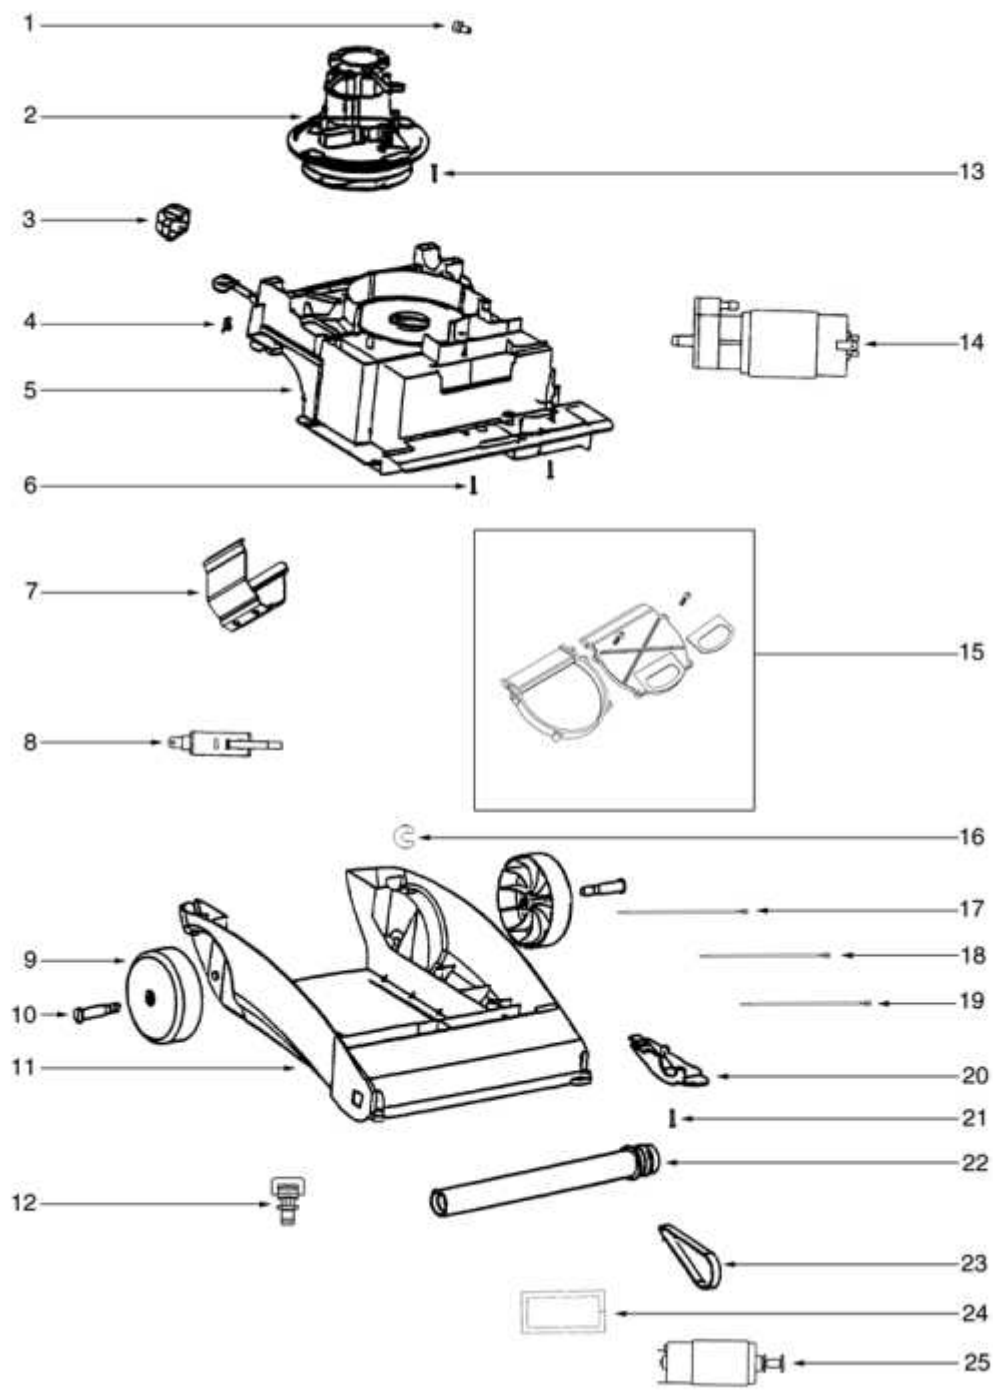

----- Manual continues below -----

Ref #	Part	Description	Comments	Qty
1	15394D	UPPER HANDLE ASSEMBLY		
2	71167	SWITCH - ROCKER		
3	38836-119N	WARP - CORD		
5	15668B	REAR HOUSING ASSEMBLY		
6	59472-6	TUBING		
7	39073A	DISPENSE VALVE ASSY (2 PO		
8	38752-1	CORD - SUPPLY		
9	27776C-288N	TRIGGER - DISPENSER		
10	53197-3	SCREW PACKAGE		
11	27769-119N	ARM - UPPER		
12	38945B-305N	ACTUATOR - PLUNGER		
13	60207-1	FILTER PACKAGE		
14	38845-119N	SEAL - BOOT		
15	53238-27	SCREW PACKAGE		
16	28431-4	HOUSING COVER & GRAPHICS		
17	38941G	RESERVOIR ASSY		
18	27846B-119N	ARM - LOWER		
19	60219	SPRING PKG		
20	70316-1	TUBING		
21	28408-1	UPPER CORD & TERMINAL ASS		
22	39049-3	CORD - 3 WIRE JACKETED		

Ref #	Part	Description	Comments	Qty
1	60192-1	WIRE SPLICE 5		
2	60218B	MOTOR & GASKET - PKG		
3	38853-288N	COVER - HANDLE RELEASE		
4	60217	SPRING PKG 5		
5	60824-1	BASE/SUPPORT KIT		
6	53238-8	SCREW PACKAGE		
7	39297	BRACKET - MOTOR		
8	28019A-1	SWITCH - MICRO		
9	27843A-119N	WHEEL - REAR		
10	38392	AXLE		
11	60624A	BASE ASSEMBLY - PACKAGED		
12	39290	NOZZLE		
13	53238-27	SCREW PACKAGE		
14	60221C	PUMP & MOTOR ASSY - PKGD		
15	38865	WATER DUCT ASSEMBLY		
16	54709	PACKAGE - PRONG LOCK RETA		
17	58971-1	WIRE & TERMINAL ASSEMBLY		
18	58971-2	WIRE & TERMINAL ASSEMBLY		
19	58971-4	WIRE & TERMINAL ASSEMBLY		
20	38738B-119N	COVER - BELT		
21	54669-3	SCREW PACKAGE		
22	60203A	DISTURBULATOR ASSY - CTND		
23	60129	BELT PACKAGE		
24	59148	GASKET - BRUSH ROLL MOTOR		
25	60623-2	MOTOR & PULLEY ASSY - CRT		

Ref #	Part	Description	Comments	Qty
1	38735-119N	CAP - TANK		
3	15316A-119N	COVER - MOTOR		
5	38737-119N	COVER - AXLE (LH)		
7	38861-119N	COVER - AXLE (RH)		
8	60223-9	HOOD & GRAPHICS ASSY - PK		
9	60224	SCREW PKG		
10	61947	SUCTION COVER - PKGD		
11	60622-2	DISPENSING TANK ASSY - PK		
12	60226-10	SHROUD & GRAPHICS ASSY -		
13	53238-27	SCREW PACKAGE		
14	58738-2	WIRE & TERMINAL ASSEMBLY		
15	59025-1	SEAL - GASKET		
16	60227	SCREW PKG (10)		